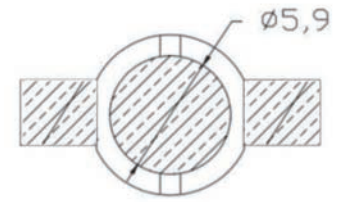

## Product Datasheet

Product Number	M020001MA1LZ					
Light Source	Imitation lumen lamp beads					
Beam Angle	140°					
Emitting Color	Red	Green	Blue	Yellow	White	Warm white
Color temperature(k)	620-630	520-530	460-470	585-595	6000-7000	3000-3300
Luminance/pcs	75-105 lm	75-105 lm	30-60 lm	75-105 lm	160-240 lm	160-200 lm
Operating Voltage	2-2.8	3.2-3.8	3.2-3.8	2-2.8	3.2-3.8	3.2-3.8
CRI	85 RA					
PCB color	Black					
Power (W)	1W (Max)					
Size (mm)	φ20					
IP	IP 20					
Operation Temperature	- 40 ~ 50 °C					

## Outline Dimension (unit:mm)