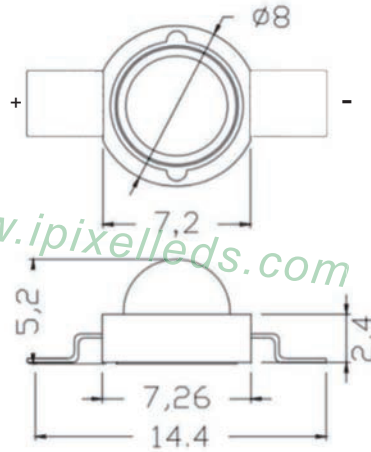

## Product Datasheet

Product Number	M020001MA1LZ					
Light Source	Imitation lumen lamp beads					
Beam Angle	140°					
Emitting Color	Red	Green	Blue	Yellow	White	Warm white
Color temperature(k)	620-630	520-530	460-470	585-595	6000-7000	3000-3300
Luminance/pcs	75-105 lm	75-105 lm	30-60 lm	75-105 lm	160-240 lm	160-200 lm
Operating Voltage	2-2.8	3.2-3.8	3.2-3.8	2-2.8	3.2-3.8	3.2-3.8
CRI	85 RA					
PCB color	Black					
Power (W)	1W (Max)					
Size (mm)	φ20					
IP	IP 20					
Operation Temperature	- 40 ~ 50 °C					

## Outline Dimension (unit:mm)