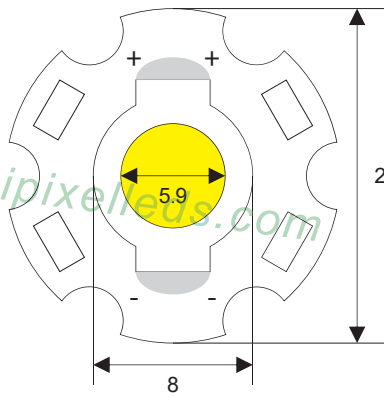

## Product Datasheet

Product Number	M020001MA1LZ					
Light Source	Imitation lumen lamp beads					
Beam Angle	140°					
Emitting Color	Red	Green	Blue	Yellow	White	Warm white
Color temperature(k)	620-630	520-530	460-470	585-595	6000-7000	3000-3300
Luminance/pcs	75-105 lm	75-105 lm	30-60 lm	75-105 lm	160-240 lm	160-200 lm
Operating Voltage	2-2.8	3.2-3.8	3.2-3.8	2-2.8	3.2-3.8	3.2-3.8
CRI	85 RA					
PCB color	Black					
Power (W)	1W (Max)					
Size (mm)	φ20					
IP	IP 20					
Operation Temperature	- 40 ~ 50 °C					

## Outline Dimension (unit:mm)