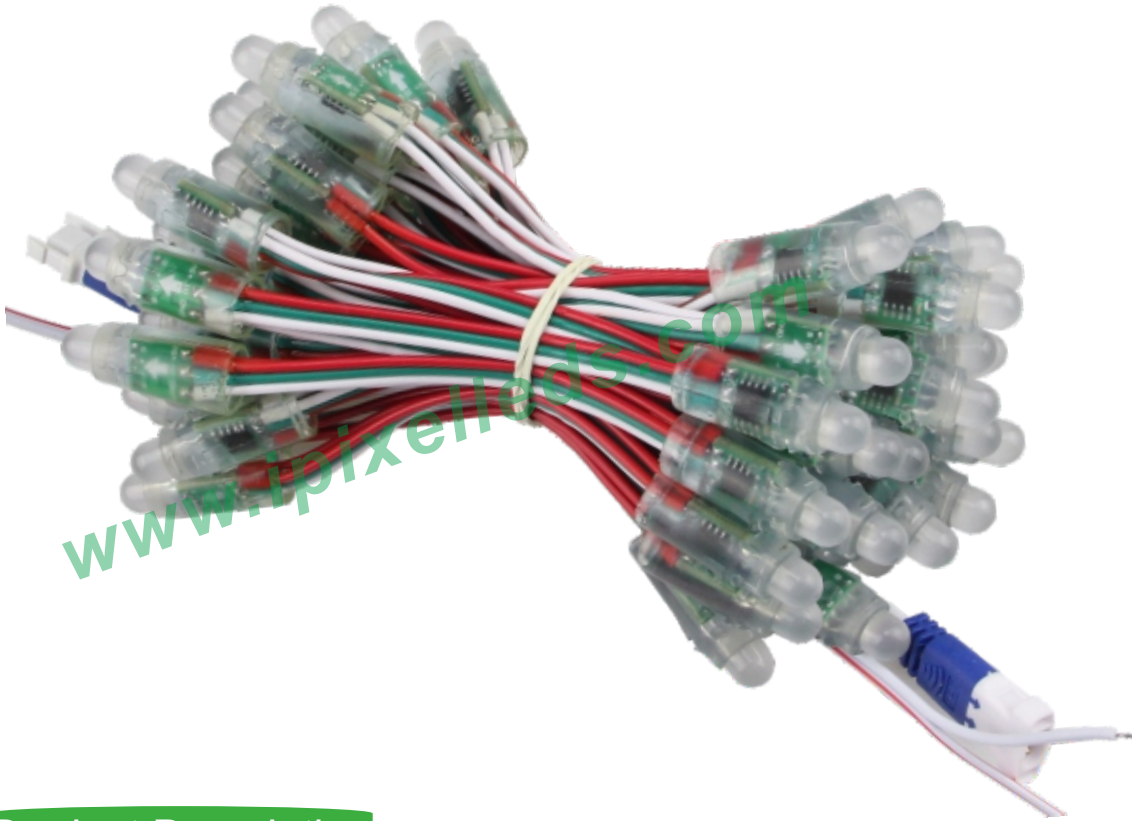

## 12mm Diffused Thin Digital RGB LED Pixel (Strand of 50)

### Product Description

- Control IC included, supporting numerous Color-change effects.
- Pcontrol by SD controller,Arduino,DMX512, Artnet.
- Software : LEDedit, Madrix,etc DC 5V low voltage input.

- Every 1 Leds linear separable, custom-length available;
- Eco-green light, no UV, IR;
- Extremely long lifespan & lower power consumption;

## Product Datasheet

Product	Number	P012001NA3SA
Light	Source	Epistar F8mm Dip LED
Beam	Angle	140°
LED	Quantity	50pcs/chain
Diameter	(mm)	12mm
Emitting	Color	RGB
Operating	Voltage	DC5V
Current	(A/1 pcs)	0.06A
Power	(W)	0.3W/pcs
Control	(IC)	UCS1903/WS2811
Lumen	(lm/1 chain)	R29 G81 B27
Pixel	Resolution	1024 (Dot/m <sup>2</sup> )
Wire	Length(pitch)	8cm
Waterproof	Rating	IP66 (PVC)
Operation	Temperature	-30°C—40°C

## More Details

UCS1903 /Ws2811 IC		<b>Latest 2-Pin YH connector</b>  Cable color definition 
--------------------------	---	--