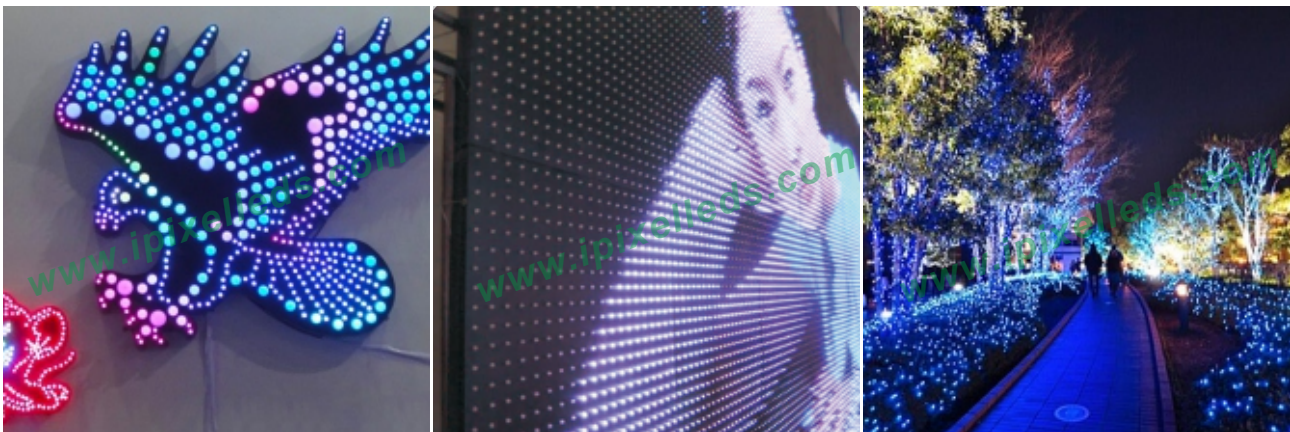

## 12mm Diffused Thin Digital RGB LED Pixel (Strand of 50)

### Product Description

- Control IC included, supporting numerous Color-change effects.
- Pcontrol by SD controller,Arduino,DMX512, Artnet.
- Software : LEDedit, Madrix,etc DC 5V low voltage input.

- Every 1 Leds linear separable, custom-length available;
- Eco-green light, no UV, IR;
- Extremely long lifespan & lower power consumption;

## Product Datasheet

Product	Number	P012001NA3SA
Light	Source	Epistar F8mm Dip LED
Beam	Angle	140°
LED	Quantity	50pcs/chain
Diameter	(mm)	12mm
Emitting	Color	RGB
Operating	Voltage	DC5V
Current	(A/1 pcs)	0.06A
Power	(W)	0.3W/pcs
Control	(IC)	UCS1903/WS2811
Lumen	(lm/1 chain)	R29 G81 B27
Pixel	Resolution	1024 (Dot/m <sup>2</sup> )
Wire	Length(pitch)	8cm
Waterproof	Rating	IP66 (PVC)
Operation	Temperature	-30°C—40°C

## Application

Amusement attractions, rides.

Outdoor digital sign letters, digital panel.

Dance Floor, Christmas Tree lighting etc.

Signs, large dot matrix animation.