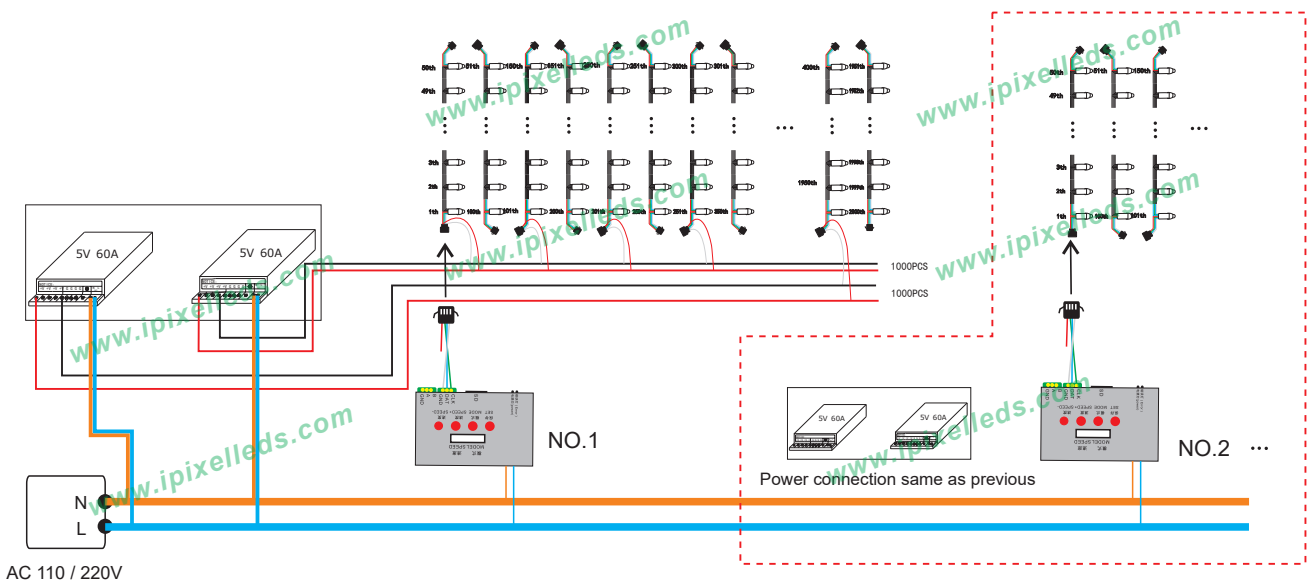

Connection Drawing