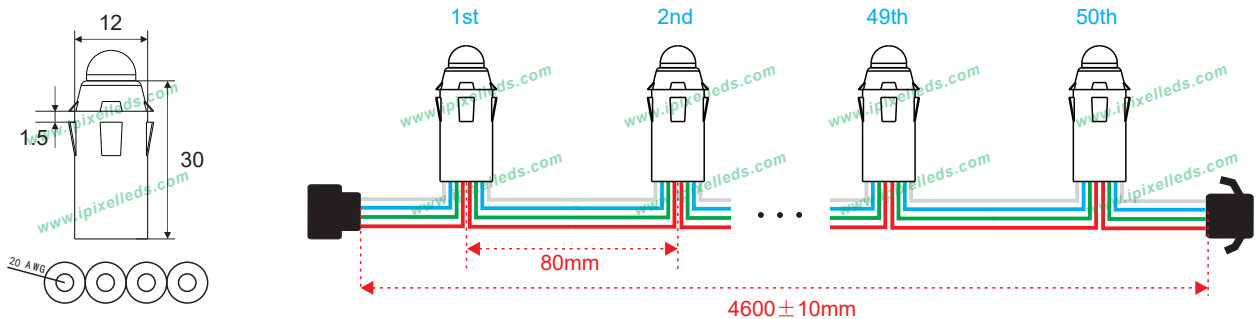

## Product Datasheet

Product	Number	P012001NA3SA
Light	Source	Epistar F8mm Dip LED
Beam	Angle	140°
LED	Quantity	50pcs/chain
Diameter	(mm)	12mm
Emitting	Color	RGB
Operating	Voltage	DC5V
Current	(A/1 pcs)	0.06A
Power	(W)	0.3W/pcs
Control	(IC)	UCS1903/WS2811
Lumen	(lm/1 chain)	R29 G81 B27
Pixel	Resolution	1024 (Dot/m <sup>2</sup> )
Wire	Length(pitch)	8cm
Waterproof	Rating	IP66 (PVC)
Operation	Temperature	-30°C—40°C

## More Details

UCS1903 /Ws2811 IC		<b>Latest 2-Pin YH connector</b>  Cable color definition 
--------------------------	---	--

## Outline Dimension