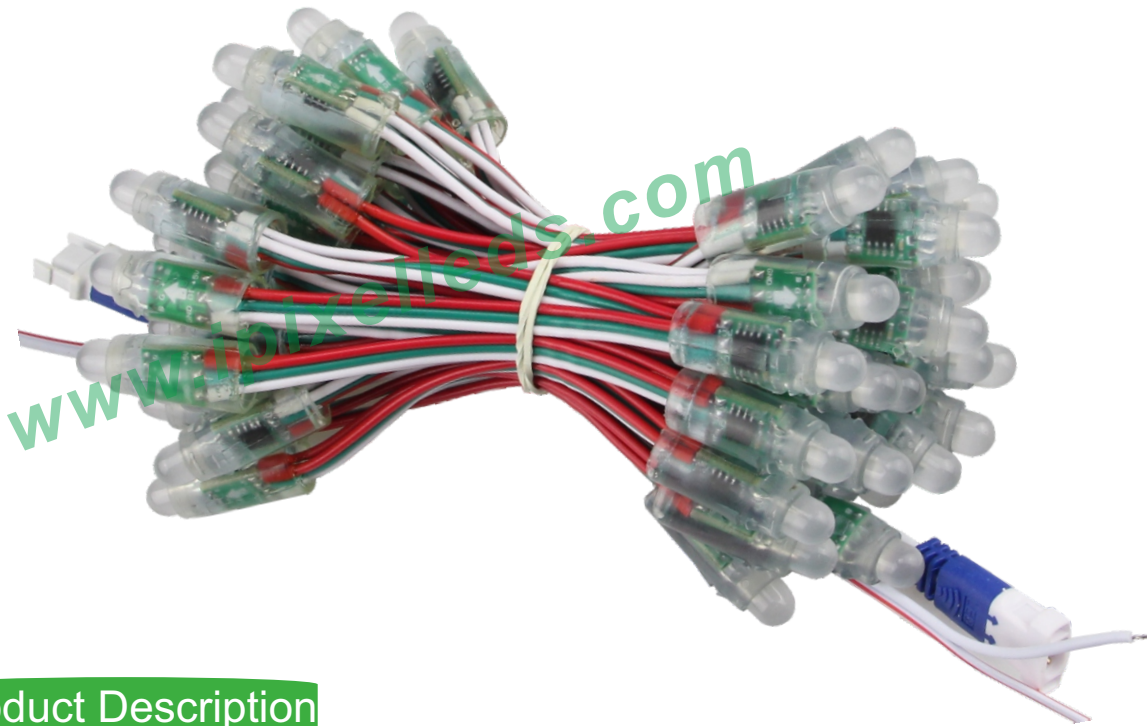

12mm Diffused Thin Digital RGB LED Pixel (Strand of 50)

Product Description

- Control IC included, supporting numerous Color-change effects.
- Pcontrol by SD controller,Arduino,DMX512, Artnet.
- Software : LEDedit, Madrix,etc DC 5V low voltage input.

- Every 1 Leds linear separable, custom-length available;
- Eco-green light, no UV, IR;
- Extremely long lifespan & lower power consumption;

Product Datasheet

Product	Number	P12RV5
Light	Source	Epistar F8mm Dip LED
Beam	Angle	140°
LED	Quantity	50pcs/chain
Diameter	(mm)	12mm
Emitting	Color	RGB
Operating	Voltage	DC5V
Current	(A/1 pcs)	0.06A
Power	(W)	0.3W/pcs
Control	(IC)	UCS1903/WS2811
Lumen	(lm/1 chain)	R29 G81 B27
Pixel	Resolution	1024 (Dot/m ²)
Wire	Length(pitch)	8cm
Waterproof	Rating	IP66 (PVC)
Operation	Temperature	-30°C—40°C

Application

Amusement attractions, rides.

Outdoor digital sign letters, digital panel.

Dance Floor, Christmas Tree lighting etc.

Signs, large dot matrix animation.

More Details

UCS1903 /Ws2811 IC		Latest 2-Pin YH connector	
		Cable color definition	
			GND
			DAT
			DC +5V

Outline Dimension

Connection Drawing

X-ON Electronics

Largest Supplier of Electrical and Electronic Components

Click to view similar products for IPIXEL LED manufacturer:

Other Similar products are found below :