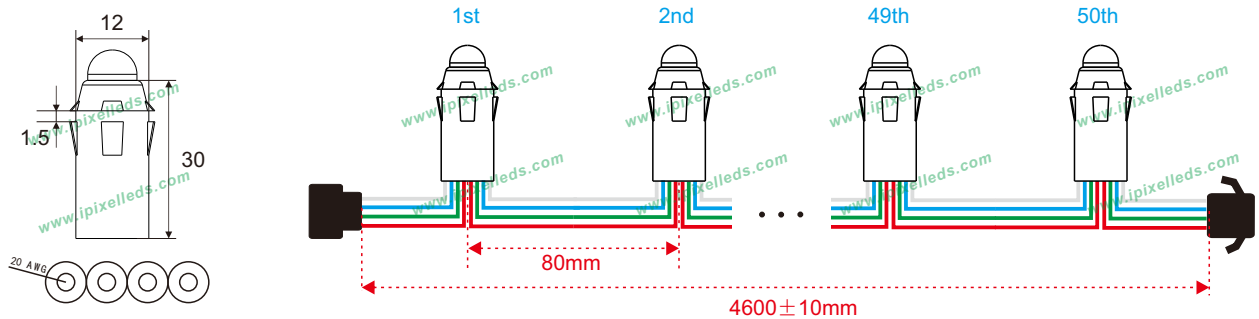

- Every 1 Leds linear separable, custom-length available;
- Eco-green light, no UV, IR;
- Extremely long lifespan & lower power consumption;

Product Datasheet

Product	Number	P12RV5
Light	Source	Epistar F8mm Dip LED
Beam	Angle	140°
LED	Quantity	50pcs/chain
Diameter	(mm)	12mm
Emitting	Color	RGB
Operating	Voltage	DC5V
Current	(A/1 pcs)	0.06A
Power	(W)	0.3W/pcs
Control	(IC)	UCS1903/WS2811
Lumen	(lm/1 chain)	R29 G81 B27
Pixel	Resolution	1024 (Dot/m ²)
Wire	Length(pitch)	8cm
Waterproof	Rating	IP66 (PVC)
Operation	Temperature	-30°C—40°C

Application

Amusement attractions, rides.

Outdoor digital sign letters, digital panel.

Dance Floor, Christmas Tree lighting etc.

Signs, large dot matrix animation.

More Details

UCS1903 /Ws2811 IC		Latest 2-Pin YH connector	
		Cable color definition	
			GND
			DAT
			DC +5V

Outline Dimension

Connection Drawing

X-ON Electronics

Largest Supplier of Electrical and Electronic Components

Click to view similar products for IPIXEL LED manufacturer:

Other Similar products are found below :