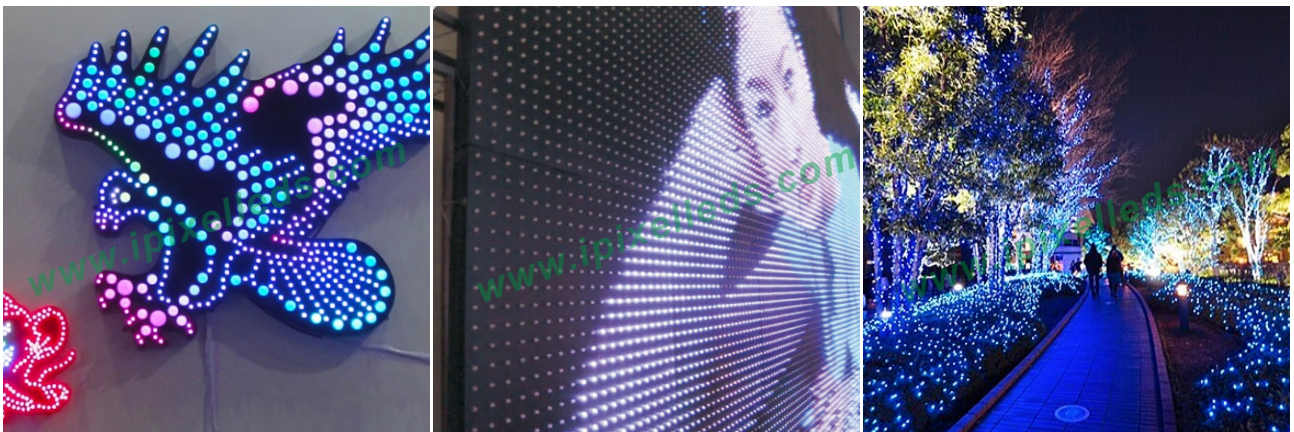

12mm Diffused Thin Digital RGB LED Pixel (Strand of 50)

Product Description

- Control IC included, supporting numerous Color-change effects.
- Pcontrol by SD controller,Arduino,DMX512, Artnet.
- Software : LEDedit, Madrix,etc DC 5V low voltage input.

- Every 1 Leds linear separable, custom-length available;
- Eco-green light, no UV, IR;
- Extremely long lifespan & lower power consumption;

Product Datasheet

Product	Number	P12RV5
Light	Source	Epistar F8mm Dip LED
Beam	Angle	140°
LED	Quantity	50pcs/chain
Diameter	(mm)	12mm
Emitting	Color	RGB
Operating	Voltage	DC5V
Current	(A/1 pcs)	0.06A
Power	(W)	0.3W/pcs
Control	(IC)	UCS1903/WS2811
Lumen	(lm/1 chain)	R29 G81 B27
Pixel	Resolution	1024 (Dot/m ²)
Wire	Length(pitch)	8cm
Waterproof	Rating	IP66 (PVC)
Operation	Temperature	-30°C—40°C

Application

Amusement attractions, rides.

Outdoor digital sign letters, digital panel.

Dance Floor, Christmas Tree lighting etc.

Signs, large dot matrix animation.

More Details

UCS1903 /Ws2811 IC		Latest 2-Pin YH connector	
		Cable color definition	
			GND
			DAT
			DC +5V