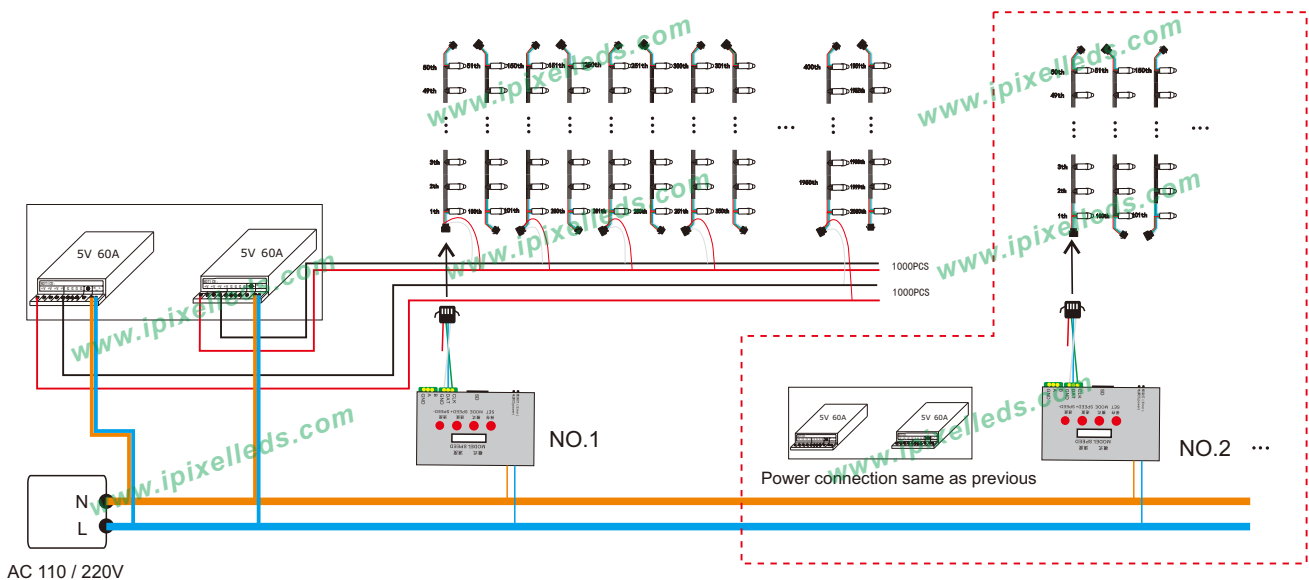

- Every 1 Leds linear separable, custom-length available;
- Eco-green light, no UV, IR;
- Extremely long lifespan & lower power consumption;

Product Datasheet

Product	Number	P12RV5
Light	Source	Epistar F8mm Dip LED
Beam	Angle	140°
LED	Quantity	50pcs/chain
Diameter	(mm)	12mm
Emitting	Color	RGB
Operating	Voltage	DC5V
Current	(A/1 pcs)	0.06A
Power	(W)	0.3W/pcs
Control	(IC)	UCS1903/WS2811
Lumen	(lm/1 chain)	R29 G81 B27
Pixel	Resolution	1024 (Dot/m ²)
Wire	Length(pitch)	8cm
Waterproof	Rating	IP66 (PVC)
Operation	Temperature	-30°C—40°C

Application

Amusement attractions, rides.

Outdoor digital sign letters, digital panel.

Dance Floor, Christmas Tree lighting etc.

Signs, large dot matrix animation.

More Details

UCS1903 /Ws2811 IC		Latest 2-Pin YH connector	
		Cable color definition	
			GND
			DAT
			DC +5V

Outline Dimension

Connection Drawing

X-ON Electronics

Largest Supplier of Electrical and Electronic Components

Click to view similar products for IPIXEL LED manufacturer:

Other Similar products are found below :