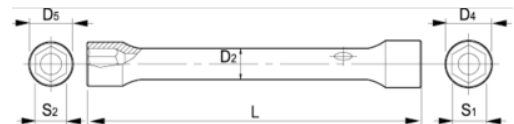

055011-055251

Double Head Socket Wrenches 6x6

PRODUCT DETAILS

- Double head socket wrenches in metric sizes
- From 16 mm onwards, with stud location hole
- 6 points Dynamic-Drive profile provides longer life for screws and nuts
- Finish: Chrome-plated matt finish
- Material: High performance alloy steel
- Hardness: 42-48 HRC
- Standards: UNE 16586

PRODUCT ATTRIBUTES

Product	S1	S2	D4	D5	D2	L	 g
055011	6 mm	7 mm	10 mm	11 mm	7 mm	103 mm	31 g
055031	8 mm	9 mm	12.5 mm	13.5 mm	9 mm	108 mm	53 g
055051	10 mm	11 mm	15 mm	16 mm	11 mm	120 mm	78 g
055071	12 mm	13 mm	17 mm	19 mm	13 mm	138 mm	127 g
055091	14 mm	15 mm	20 mm	21 mm	14 mm	143 mm	152 g
055121	16 mm	17 mm	22 mm	24 mm	16 mm	153 mm	185 g
055141	18 mm	19 mm	25 mm	26 mm	18 mm	163 mm	235 g
055171	20 mm	22 mm	28 mm	30 mm	20 mm	173 mm	312 g
055181	21 mm	23 mm	29 mm	31 mm	21 mm	183 mm	359 g
055201	24 mm	26 mm	33 mm	35 mm	24 mm	193 mm	438 g
055211	24 mm	27 mm	33 mm	37 mm	24 mm	193 mm	466 g
055221	25 mm	28 mm	34 mm	37 mm	25 mm	203 mm	535 g
055241	27 mm	29 mm	37 mm	39 mm	27 mm	208 mm	592 g
055251	30 mm	32 mm	40 mm	43 mm	30 mm	208 mm	737 g