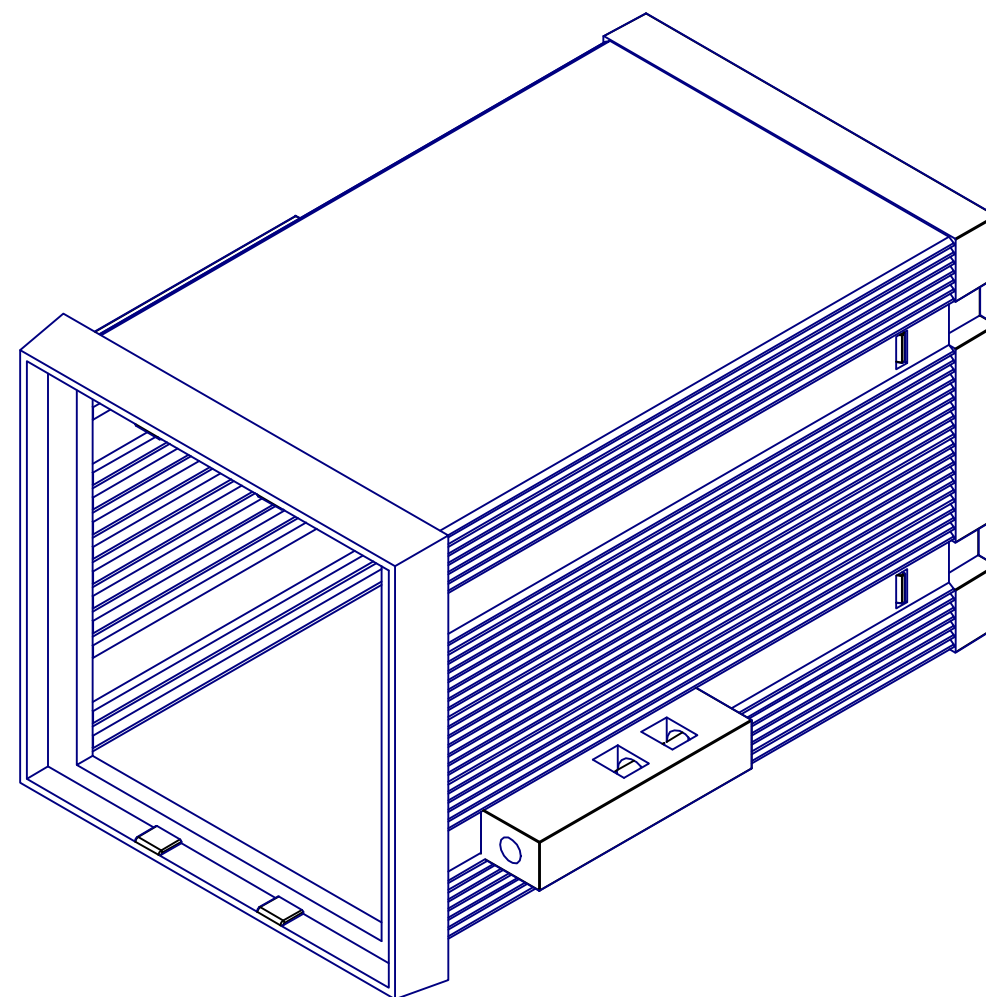

VERSIONS	L
72X72 L57	57 mm
72X72 L75	75 mm
72X72 L100	100 mm
72X72 L124	124 mm Max
72X72 LXXX	136 mm Max
72X72 L156	156 mm

A-A (1:1)

COMPONENTS LIST				
RIF.	Q.TY	DESCRIPTION	CODE	
1	1	Corpo cont. 72x72 B - Body enclosure 72x72 B	I-00214	
2	1	Cornice posteriore 36x72 - Rear frame 36x72	I-01220	
3	2	Agganci in plastica INCABOX - Plastic fixing INCABOX	I-00769	
Da 0,5 a 3		Oltre 3 fino a 6	Oltre 6 fino a 30	Oltre 30 fino a 120
± 0,1		± 0,1	± 0,2	± 0,3
Oltre 120		± 0,5		

<b>RESERVED PROPERTY</b> The present drawing cannot be reproduced or communicated to 3d parties, even partially, without the authorization of ITALTRONIC Srl. Italtronic reserves to protect its own rights according to the law.	Dimension in mm	SHEET NR.	DRAWING BY	GENERAL TOLERANCE
		1 / 1	Manual modification are not allowed	<b>UNI EN 22768/1</b> Media (m)
Date: 18/04/2013		Replace nr.		Revision description
Drawed: Rigato N.		Checked: Dalla Montà D.		

UN PARTNER PER IL FUTURO

Denomination:

**Contenitore completo INCABOX 72X72 B**

Complete enclosure INCABOX 72x72 B

VIA AUSTRIA 25/D 35127  
PADOVA - ITALY  
[www.italtronic.com](http://www.italtronic.com)