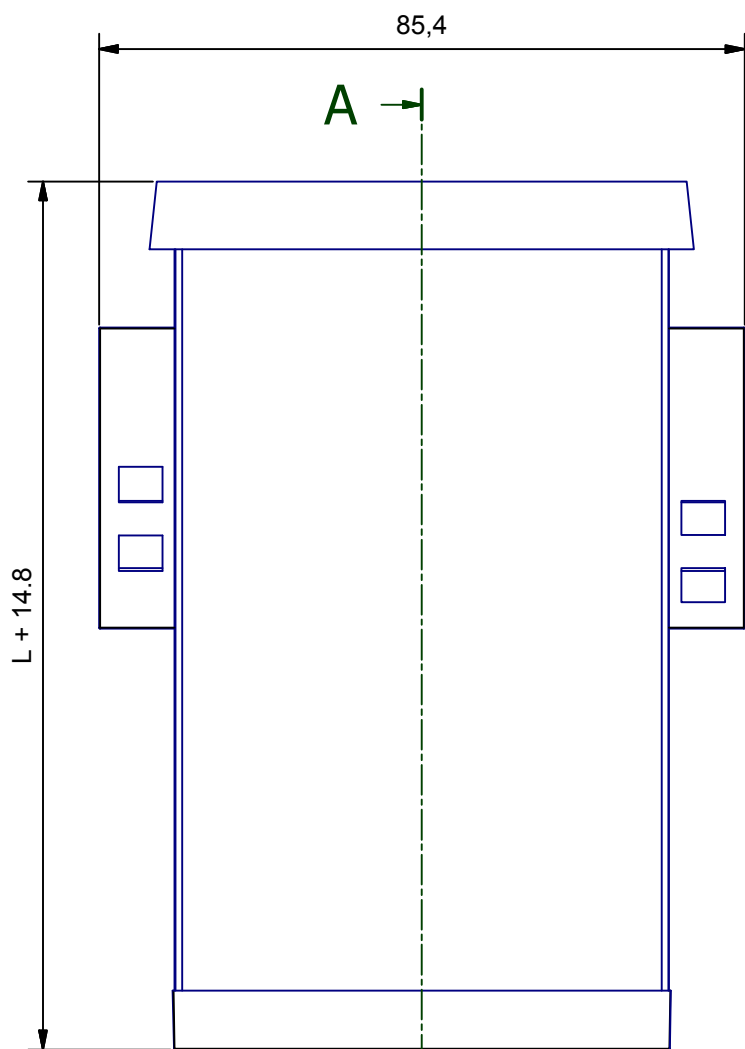

VERSIONS	L
72X72 L57	57 mm
72X72 L75	75 mm
72X72 L100	100 mm
72X72 L124	124 mm Max
72X72 LXXX	136 mm Max
72X72 L156	156 mm

A-A (1:1)

COMPONENTS LIST				
RIF.	Q.TY	DESCRIPTION	CODE	
1	1	Corpo cont. 72x72 B - Body enclosure 72x72 B	I-00214	
2	1	Cornice posteriore 36x72 - Rear frame 36x72	I-01220	
3	2	Agganci in plastica INCABOX - Plastic fixing INCABOX	I-00769	
Da 0,5 a 3		Oltre 3 fino a 6	Oltre 6 fino a 30	Oltre 30 fino a 120
± 0,1		± 0,1	± 0,2	± 0,3
Oltre 120		± 0,5		

<b>RESERVED PROPERTY</b> The present drawing cannot be reproduced or communicated to 3d parties, even partially, without the authorization of ITALTRONIC Srl. Italtronic reserves to protect its own rights according to the law.	Dimension in mm	SHEET NR.	DRAWING BY	GENERAL TOLERANCE
		1 / 1	Manual modification are not allowed	<b>UNI EN 22768/1</b> Media (m)
Date: 18/04/2013		Replace nr.		Revision description
Drawed: Rigato N.		Checked: Dalla Montà D.		