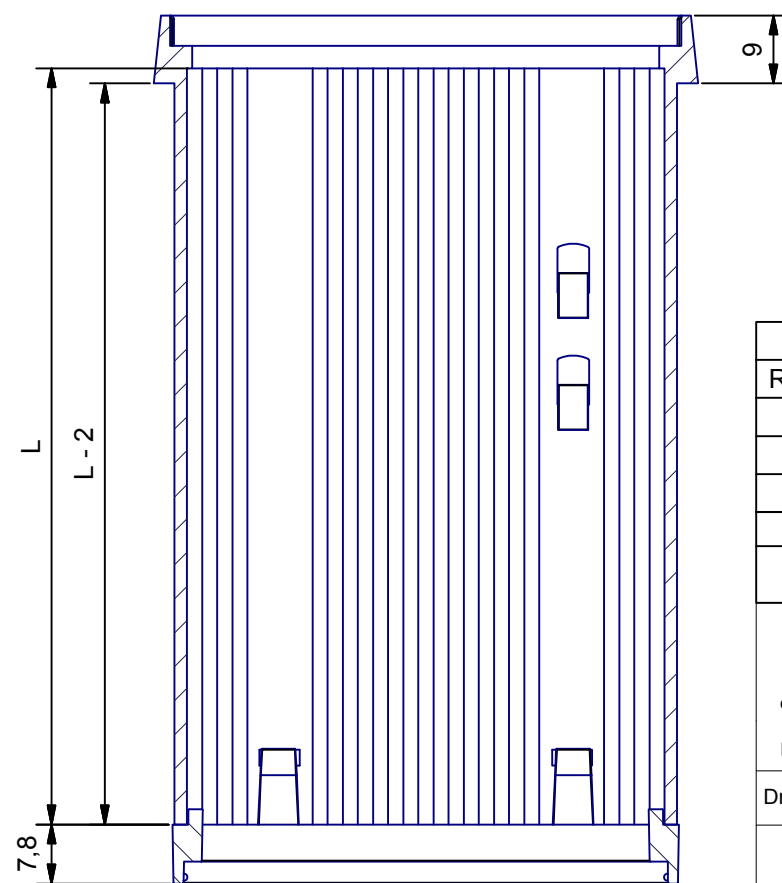

VERSIONS	L
72X72 L57	57 mm
72X72 L75	75 mm
72X72 L100	100 mm
72X72 L124	124 mm Max
72X72 LXXX	136 mm Max
72X72 L156	156 mm

A-A (1:1)

COMPONENTS LIST				
RIF.	Q.TY	DESCRIPTION	CODE	
1	1	Corpo cont. 72x72 B - Body enclosure 72x72 B	I-00214	
2	1	Cornice posteriore 36x72 - Rear frame 36x72	I-01220	
3	2	Agganci in plastica INCABOX - Plastic fixing INCABOX	I-00769	
Da 0,5 a 3		Oltre 3 fino a 6	Oltre 6 fino a 30	Oltre 30 fino a 120
± 0,1		± 0,1	± 0,2	± 0,3
Oltre 120		± 0,5		

<b>RESERVED PROPERTY</b> The present drawing cannot be reproduced or communicated to 3d parties, even partially, without the authorization of ITALTRONIC Srl. Italtronic reserves to protect its own rights according to the law.	Dimension in mm	SHEET NR.	DRAWING BY	GENERAL TOLERANCE
		1 / 1	Manual modification are not allowed	<b>UNI EN 22768/1</b> Media (m)
Date: 18/04/2013		Replace nr.		Revision description
Drawed: Rigato N.		Checked: Dalla Montà D.		