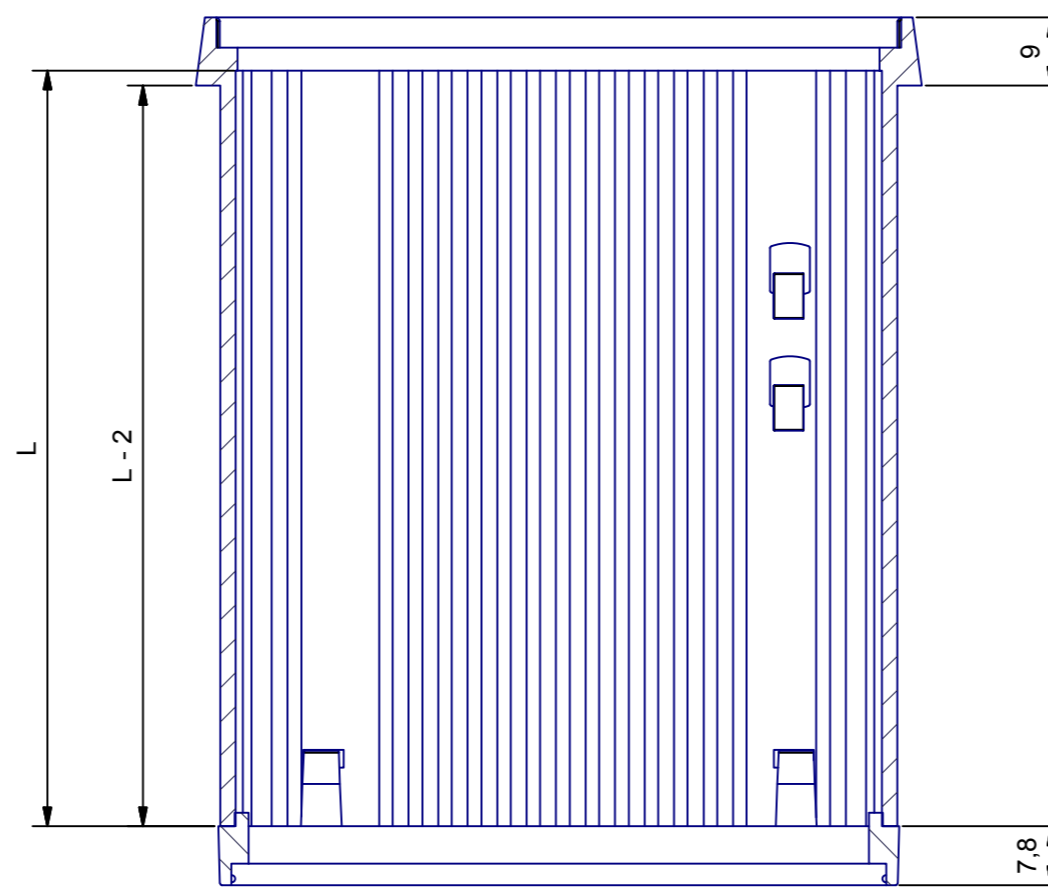

A-A (1:1)

VERSIONS	L
96X96 L57	57 mm
96X96 L75	75 mm
96X96 L100	100 mm
96X96 L124	124 mm
96X96 LXXX	104 mm Max

COMPONENTS LIST				
RIF.	Q.TY	DESCRIPTION	CODE	
1	1	Corpo cont. 96x96 B - Body enclosure 96x96 B	I-00218	
2	1	Cornice posteriore 96x96 - Rear frame 96x96	I-00217	
3	2	Agganci in plastica INCABOX - Plastic fixing INCABOX	I-00769	
Da 0,5 a 3		Oltre 3 fino a 6	Oltre 6 fino a 30	Oltre 30 fino a 120
± 0,1		± 0,1	± 0,2	± 0,3
RESERVED PROPERTY		Dimension in mm	SHEET NR.	DRAWING BY
The present drawing cannot be reproduced or communicated to 3d parties, even partially, without the authorization of ITALTRONIC Srl. Italtronic reserves to protect its own rights according to the law.		1 / 1	1 / 1	Manual modification are not allowed
Date: 17/04/2013		Replace nr.		GENERAL TOLERANCE
Drawn: Rigato N.		Checked: Dalla Montà D.		UNI EN 22768/1
		Scale:		Media (m)
				5 4 3 2 1
				Revision description

Denomination:  
 Contenitore completo INCABOX 96x96 B  
 Complete enclosure INCABOX 96x96 B

ITALTRONIC S.R.L.  
 VIA AUSTRIA 25/D 35127  
 PADOVA - ITALY  
[www.italtronic.com](http://www.italtronic.com)

Drawing nr.  
**I-04567-00**