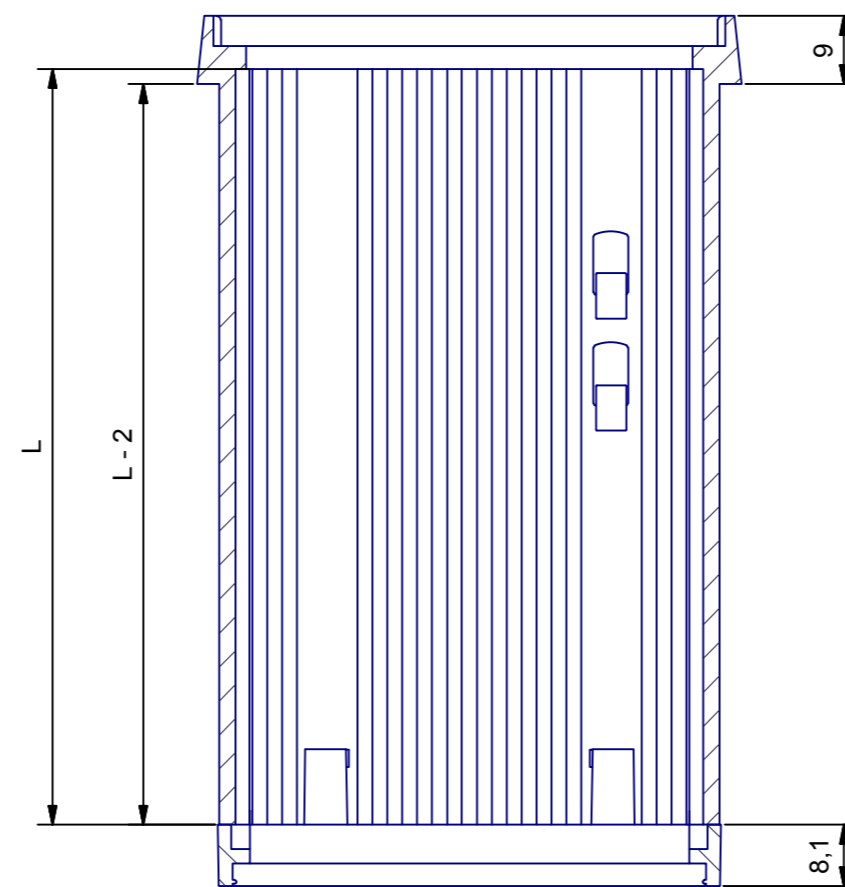

A-A (1:1)

VERSIONS	L
72X144 L57	57 mm
72X144 L75	75 mm
72X144 L100	100 mm
72X144 L124	124 mm Max
72X144 LXXX	180 mm Max
72X144 L114	114 mm
72X144 L139	139 mm
72X144 L200	200 mm

COMPONENTS LIST				
RIF.	Q.TY	DESCRIPTION	CODE	
1	1	Corpo cont. 72x144 BS2 - Body enclosure 72x144 BS2	I-00156	
2	1	Cornice post. 72x144 - Rear frame 72x144	I-00157	
3	2	Agganci in plastica INCABOX - Plastic fixing INCABOX	I-00769	
Da 0,5 a 3		Oltre 3 fino a 6	Oltre 6 fino a 30	Oltre 30 fino a 120
± 0,1		± 0,1	± 0,2	± 0,3
± 0,5				

RESERVED PROPERTY The present drawing cannot be reproduced or communicated to 3d parties, even partially, without the authorization of ITALTRONIC Srl. Italtronic reserves to protect its own rights according to the law.	Date: 18/04/2013	SHEET NR. 1 / 1	DRAWING BY 	GENERAL TOLERANCE UNI EN 22768/1 Media (m)	5 4 3 2 1
Drawn: Rigato N.	Checked: Dalla Montà D.	Scale:			