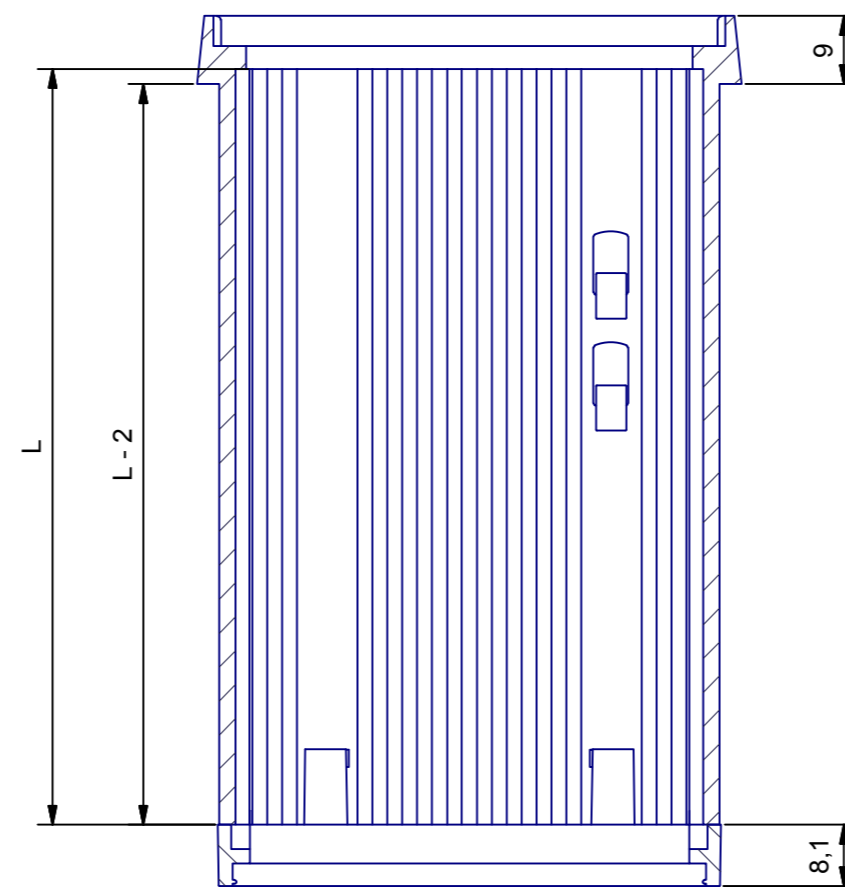

A-A (1:1)

VERSIONS	L
72X144 L57	57 mm
72X144 L75	75 mm
72X144 L100	100 mm
72X144 L124	124 mm Max
72X144 LXXX	180 mm Max
72X144 L114	114 mm
72X144 L139	139 mm
72X144 L200	200 mm

COMPONENTS LIST				
RIF.	Q.TY	DESCRIPTION	CODE	
1	1	Corpo cont. 72x144 BS2 - Body enclosure 72x144 BS2	I-00156	
2	1	Cornice post. 72x144 - Rear frame 72x144	I-00157	
3	2	Agganci in plastica INCABOX - Plastic fixing INCABOX	I-00769	
Da 0,5 a 3		Oltre 3 fino a 6	Oltre 6 fino a 30	Oltre 30 fino a 120
± 0,1		± 0,1	± 0,2	± 0,3
± 0,5				

<b>RESERVED PROPERTY</b> The present drawing cannot be reproduced or communicated to 3d parties, even partially, without the authorization of ITALTRONIC Srl. Italtronic reserves to protect its own rights according to the law.	Dimension in mm	SHEET NR. 1 / 1	DRAWING BY  Manual modification are not allowed	GENERAL TOLERANCE <b>UNI EN 22768/1</b> <b>Media (m)</b>	5 4 3 2 1 Revision description
Drawn: Rigato N.	Checked: Dalla Montà D.	Scale:			