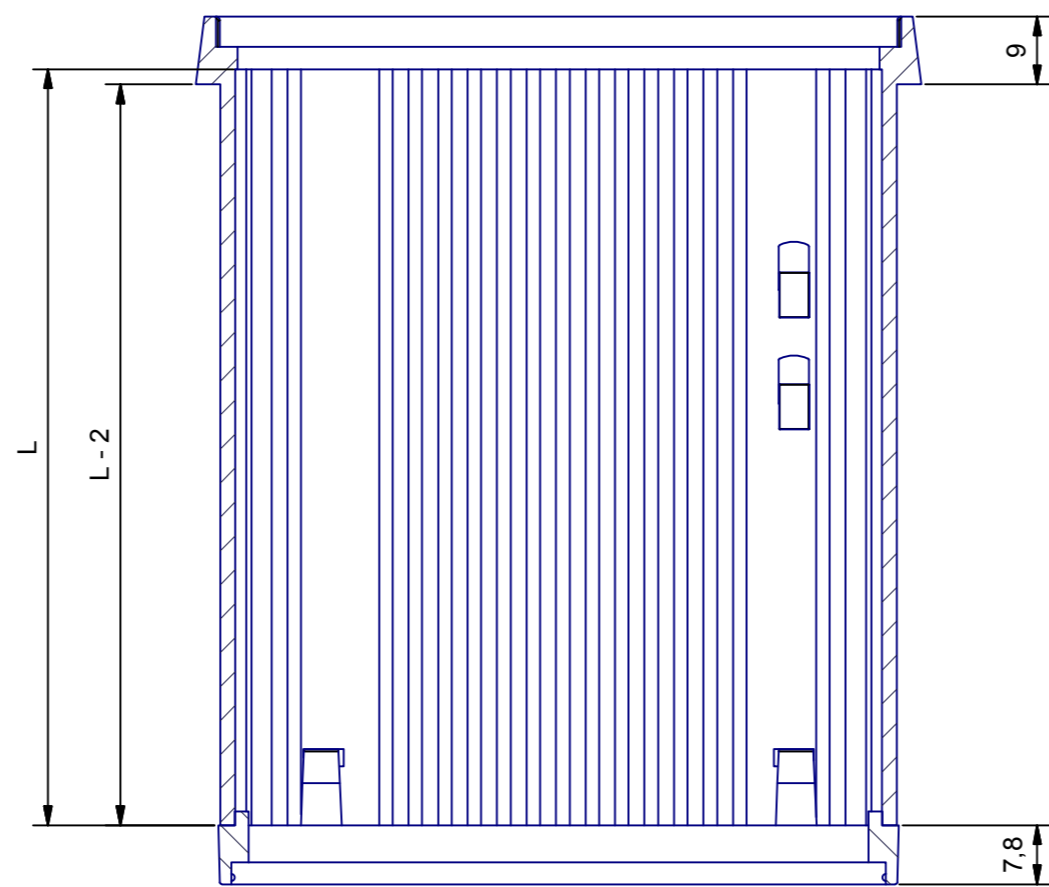

A-A (1:1)

VERSIONS	L
96X96 L57	57 mm
96X96 L75	75 mm
96X96 L100	100 mm
96X96 L124	124 mm
96X96 LXXX	159 mm Max
96X96 L179	179 mm

COMPONENTS LIST				
RIF.	Q.TY	DESCRIPTION	CODE	
1	1	Corpo cont. 96x96 MS2 - Body enclosure 86x86 MS2	I-00228	
2	1	Cornice posteriore 96x96 - Rear frame 96x96	I-00217	
3	2	Agganci in plastica INCABOX - Plastic fixing INCABOX	I-00769	
Da 0,5 a 3		Oltre 3 fino a 6	Oltre 6 fino a 30	Oltre 30 fino a 120
± 0,1		± 0,1	± 0,2	± 0,3
± 0,5				

RESERVED PROPERTY The present drawing cannot be reproduced or communicated to 3d parties, even partially, without the authorization of ITALTRONIC Srl. Italtronic reserves to protect its own rights according to the law.	Dimension in mm	SHEET NR. 1 / 1	DRAWING BY Manual modification are not allowed	GENERAL TOLERANCE UNI EN 22768/1 Media (m)	5 4 3 2 1
Drawn: Rigato N.	Checked: Dalla Montà D.	Scale:	Revision description		

 UN PARTNER PER IL FUTURO	Denomination: Contenitore completo INCABOX 96x96 MS2
	Complete enclosure INCABOX 96x96 MS2
 ITALTRONIC S.R.L. VIA AUSTRIA 25/D 35127 PADOVA - ITALY www.italtronic.com	Drawing nr. I-04566-00