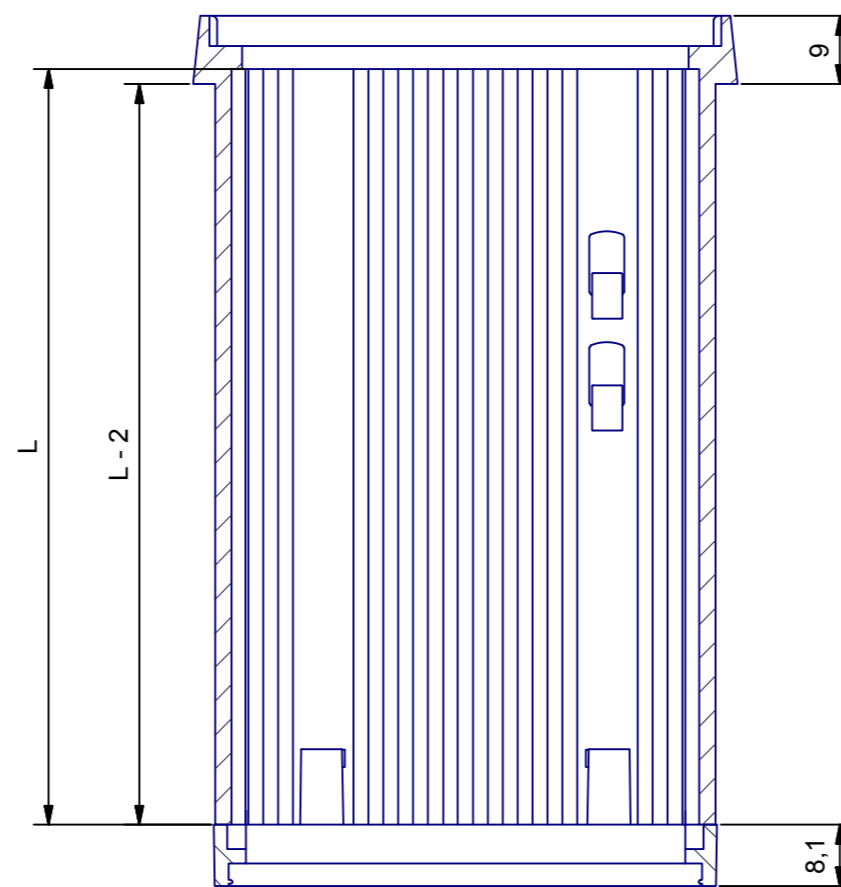

A-A (1:1)

VERSIONS	L
72X144 L57	57 mm
72X144 L75	75 mm
72X144 L100	100 mm
72X144 L124	124 mm Max
72X144 LXXX	180 mm Max
72X144 L114	114 mm
72X144 L139	139 mm
72X144 L200	200 mm

COMPONENTS LIST				
RIF.	Q.TY	DESCRIPTION	CODE	
1	1	Corpo cont. 72x144 BS2 - Body enclosure 72x144 BS2	I-00156	
2	1	Cornice post. 72x144 - Rear frame 72x144	I-00157	
3	2	Agganci in plastica INCABOX - Plastic fixing INCABOX	I-00769	
Da 0,5 a 3		Oltre 3 fino a 6	Oltre 6 fino a 30	Oltre 30 fino a 120
± 0,1		± 0,1	± 0,2	± 0,3
± 0,5				

<b>RESERVED PROPERTY</b> The present drawing cannot be reproduced or communicated to 3d parties, even partially, without the authorization of ITALTRONIC Srl. Italtronic reserves to protect its own rights according to the law.	Dimension in mm	SHEET NR. 1 / 1	DRAWING BY  Manual modification are not allowed	GENERAL TOLERANCE <b>UNI EN 22768/1</b> <b>Media (m)</b>	5 4 3 2 1 Revision description
Drawn: Rigato N.	Checked: Dalla Montà D.	Scale:			