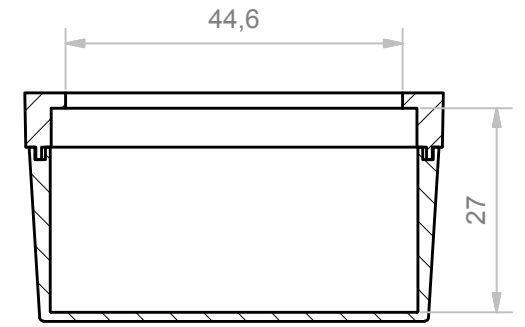

A-A (1:1)

B-B (1:1)

RESERVED PROPERTY: The present drawing cannot be reproduced or communicated to 3d parties, even partially, without the authorization of ITALTRONIC Srl. Italtronic reserves to protect its own rights according to the law.					5	4	3	2	1
GENERAL TOLERANCE	UNI EN 22768/1 Media (m)		Drawing:	Checked:	Revision description				
SHEET NR.	Dimension in mm	DRAWING BY	Rigato N.	Fanin F.	Scale: 1 : 1				
1 / 1		 Manual modification are not allowed	Date: 27/02/2017	Replace nr.	Part number:				
 UN PARTNER PER IL FUTURO PLASTIC+ Group www.italtronic.com			Denomination: Protection cover Incabox for enclosure 48x96			Drawing nr. I-00894-00			
 VIA AUSTRIA 25/D 35127 PADOVA - ITALY www.italtronic.com									