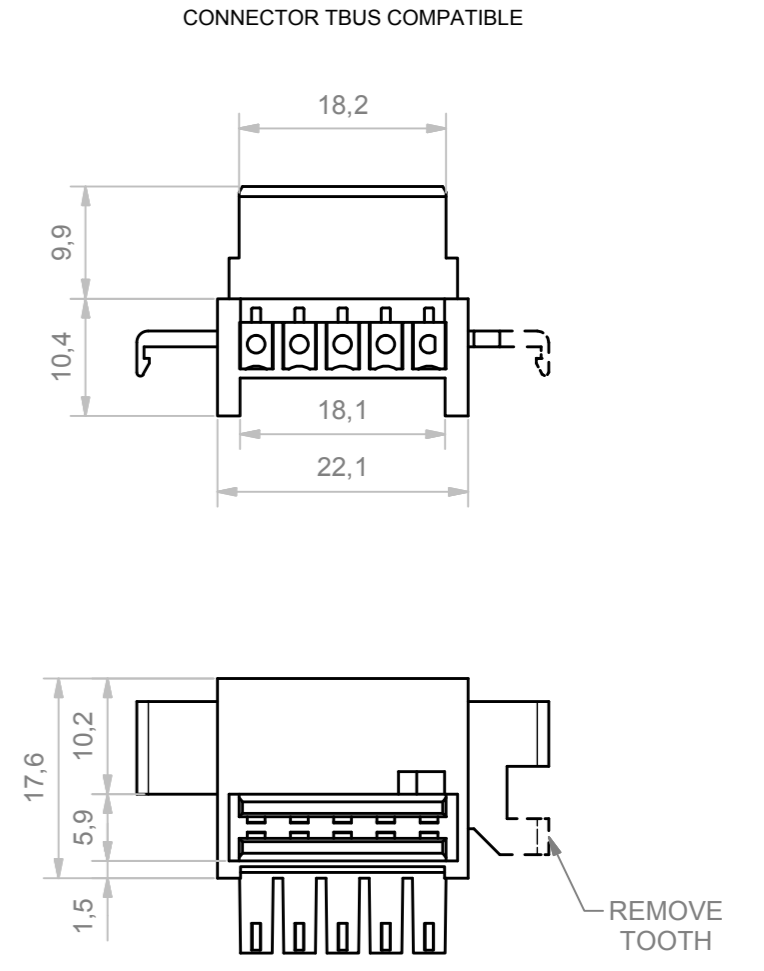

CONNECTOR TBUS COMPATIBLE

Italtronic s.r.l. non fornisce il connettore TBUS ma solo la predisposizione del contenitore.
Italtronic s.r.l. does not provide the TBUS connector but only the predisposition of the enclosure.