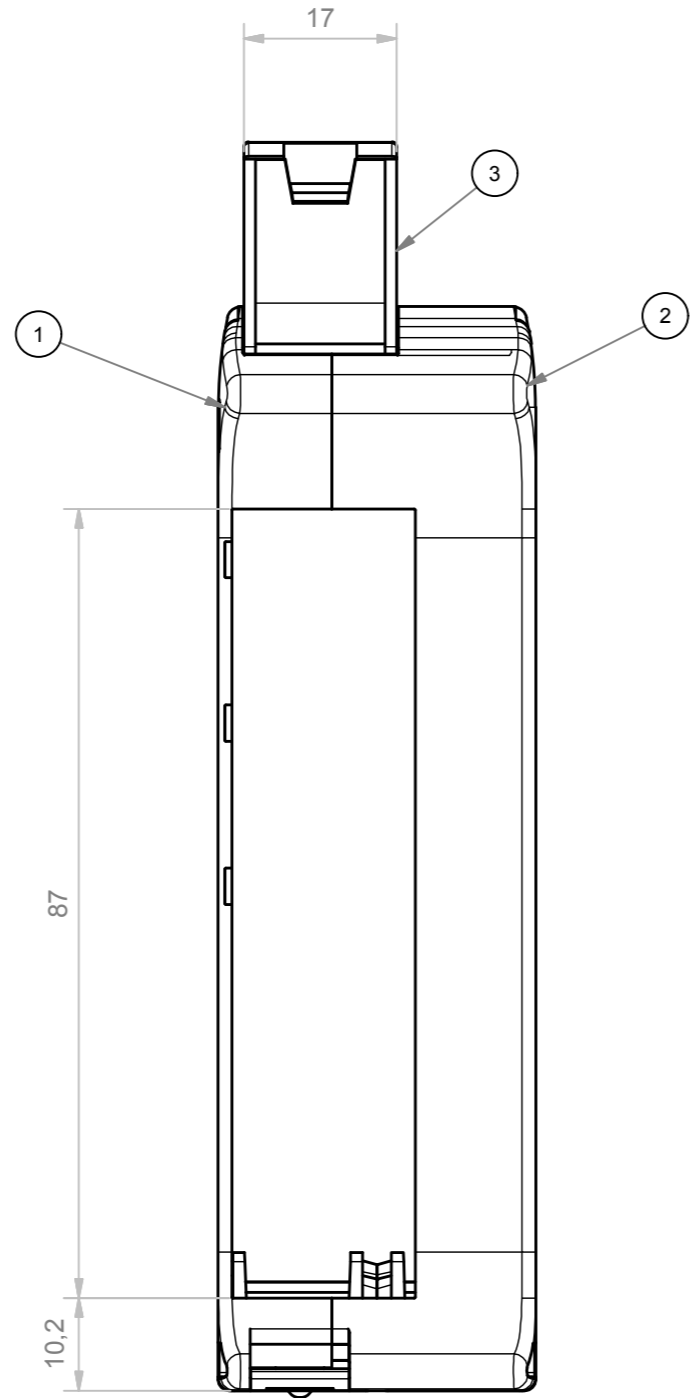

CONNECTOR TBUS COMPATIBLE

Italtronic s.r.l. non fornisce il connettore TBUS ma solo la predisposizione del contenitore.
Italtronic s.r.l. does not provide the TBUS connector but only the predisposition of the enclosure.