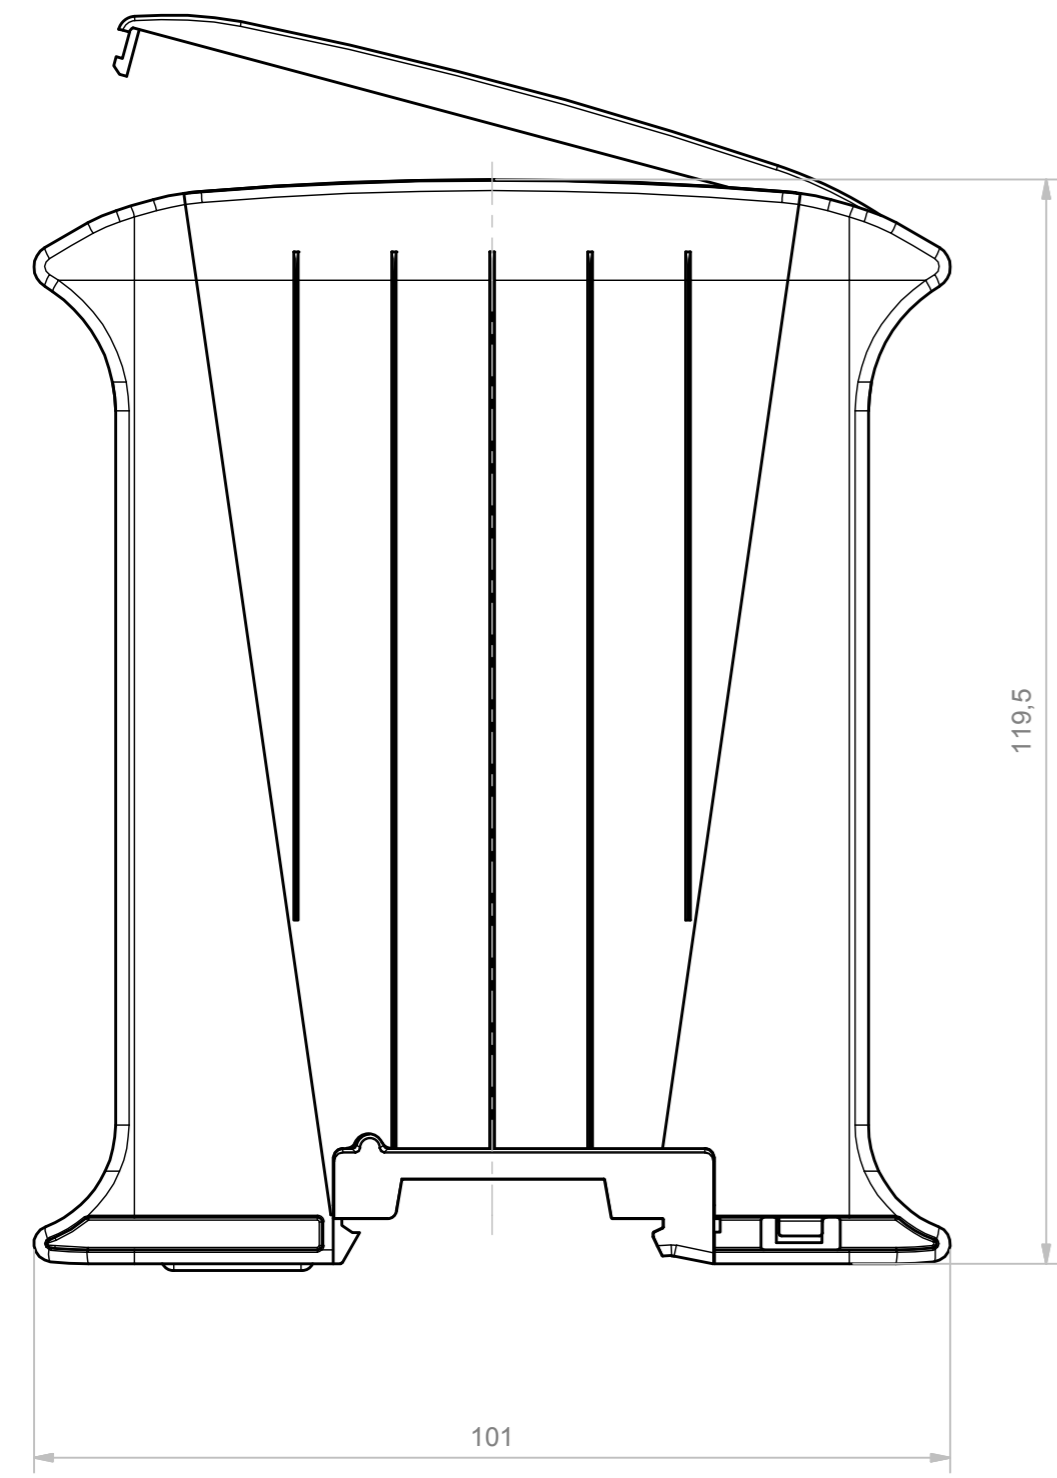

CONNECTOR TBUS COMPATIBLE

Italtronic s.r.l. non fornisce il connettore TBUS ma solo la predisposizione del contenitore.
Italtronic s.r.l. does not provide the TBUS connector but only the predisposition of the enclosure.