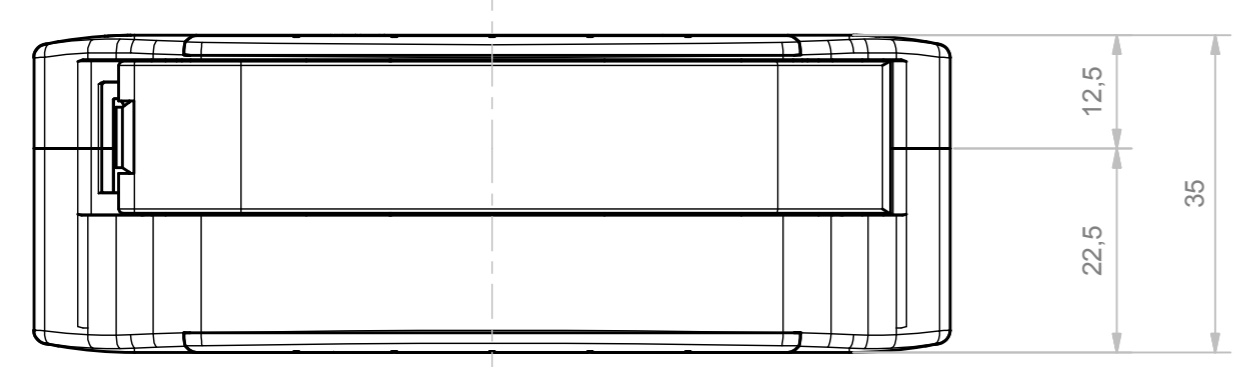

RIF.	Q.TY	DESCRIPTION	DRAWING
1	1	BASE RAILBOX MULTILEVEL PLUG-IN AND FIX 12.5 MM BUS	2.110.00012
2	1	COVER RAILBOX 22.5 MM 3L STANDARD PANEL BUS	2.110.00022
3	1	FRONT HINGED TRANSPARENT PANEL 17 MM	2.110.00016
4	1	HOOK RAILBOX FOR CONNECTION BUS	2.110.00010
5	1	SPRING FOR HOOK RAILBOX	2.110.00011
6	2	ACCESSORY BUS 17,5 MM	2.110.00009

General Tolerance UNI EN 22768/1 Media (m)				
from 0.5 to 3	from 3 to 6	from 6 to 30	from 30 to 120	from 120 to 400
±0.1	±0.1	±0.2	±0.3	±0.5
Scale: 0.5	Sheet nr.: 1 / 1	Drawn: N.R.	Checked:	Date: 12/09/2018
Dimension in mm	Material:	Weight:	Cod. Mold:	Rev. 01
 www.italtronic.com techcare@italtronic.com		Description: RAILBOX MULTILEVEL PLUG-IN E FIX 35 MM BUS RAILBOX MULTILEVEL PLUG-IN AND FIX 35 MM BUS Drawing nr. 3.110.00009		Rev. 01