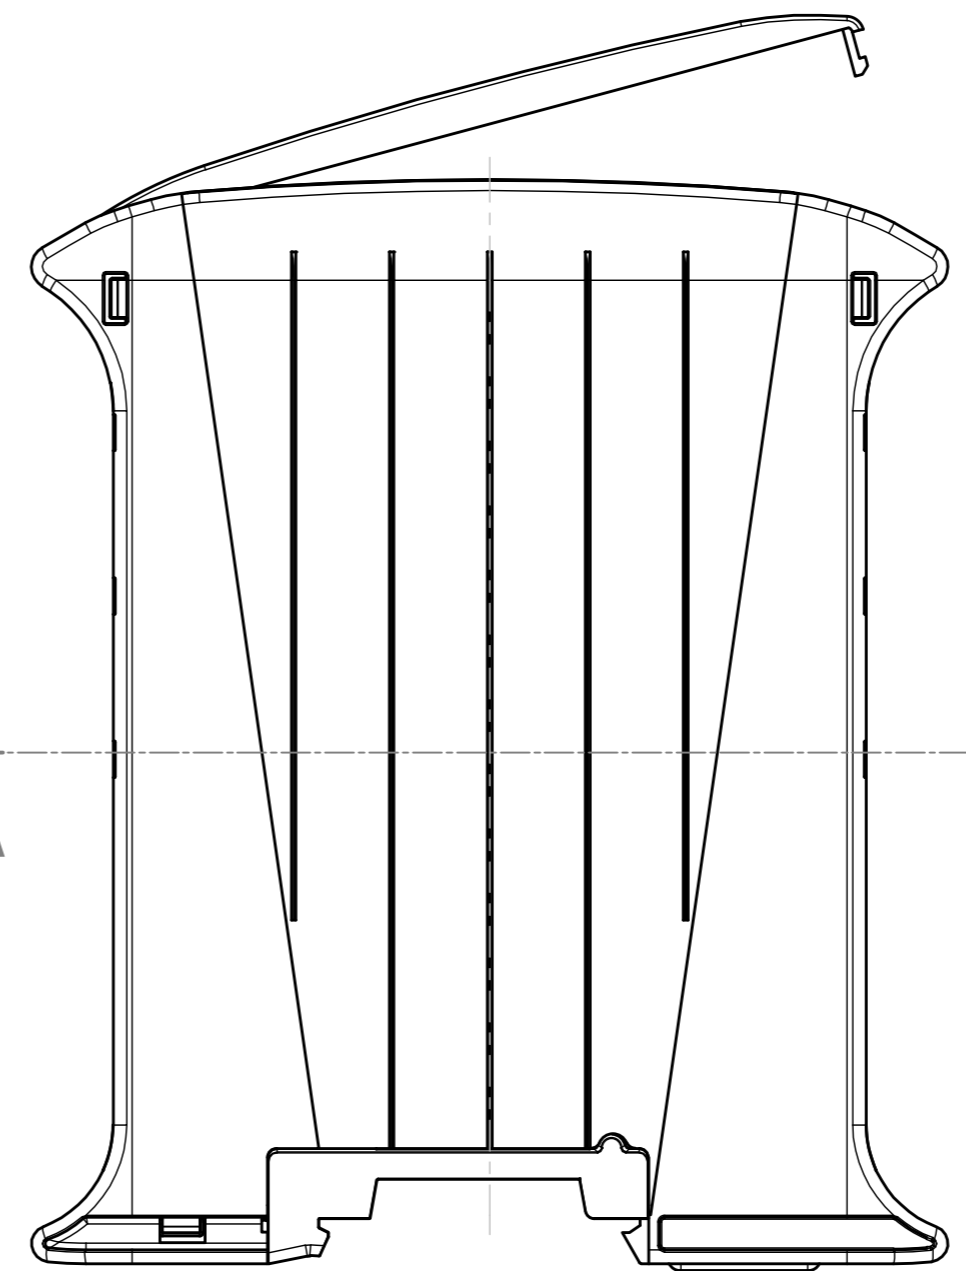

CONNECTOR TBUS COMPATIBLE

Italtronic s.r.l. non fornisce il connettore TBUS ma solo la predisposizione del contenitore.
Italtronic s.r.l. does not provide the TBUS connector but only the predisposition of the enclosure.