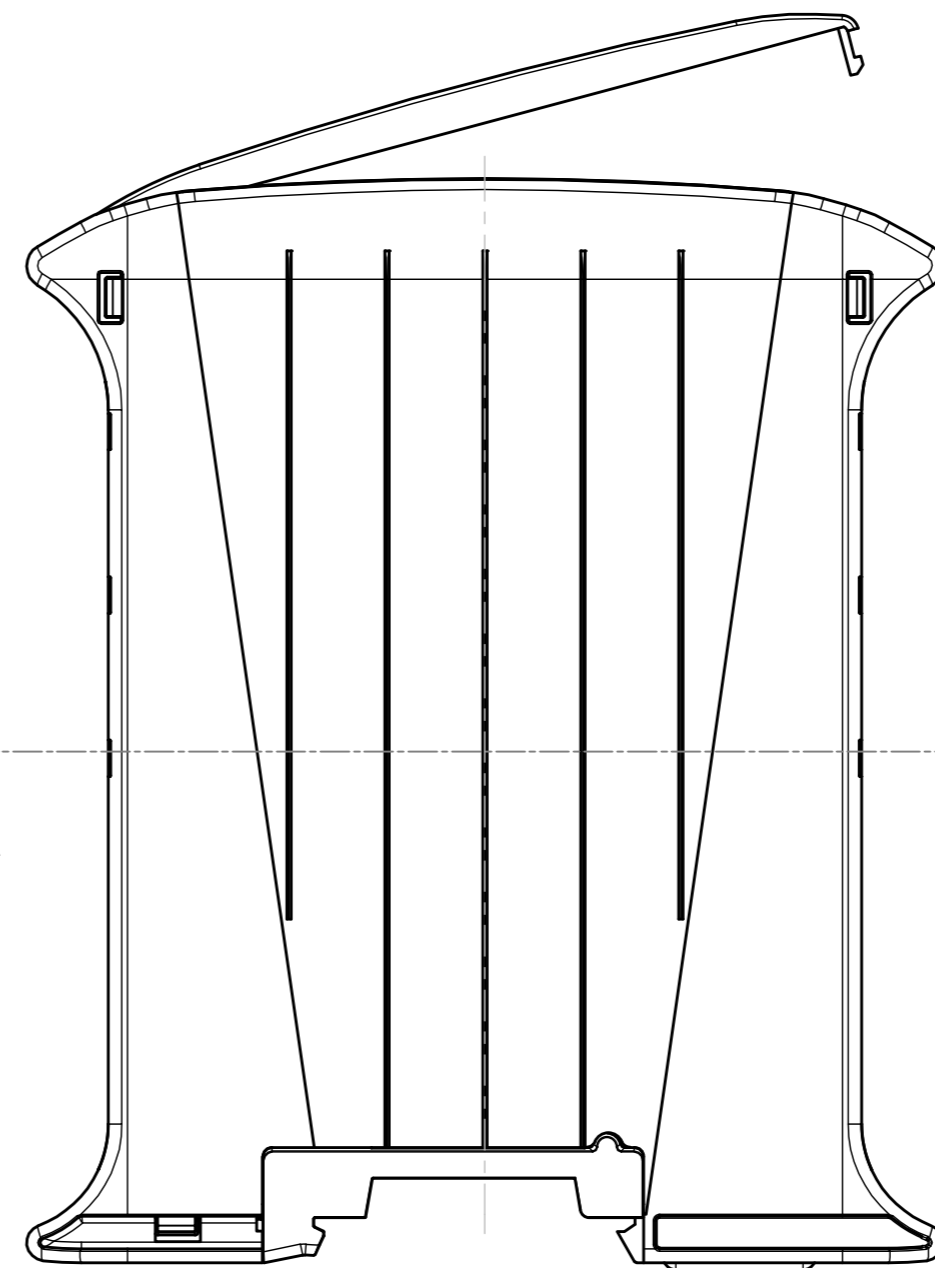

*Italtronic s.r.l. non fornisce il connettore TBUS ma solo la predisposizione del contenitore.
Italtronic s.r.l. does not provide the TBUS connector but only the predisposition of the enclosure.*

RIF.	Q.TY	DESCRIPTION	DRAWING
1	1	BASE RAILBOX MULTILEVEL PLUG-IN AND FIX 12.5 MM BUS	2.110.00012
2	1	COVER RAILBOX PLUG-IN AND FIX 32.5 MM BUS	2.110.00023
3	1	HOOK RAILBOX FOR CONNECTION BUS	2.110.00010
4	1	FRONT HINGED TRANSPARENT PANEL 17 MM	2.110.00016
5	1	SPRING FOR HOOK RAILBOX	2.110.00011
6	2	ACCESSORY BUS 22,5 MM	2.110.00015

General Tolerance UNI EN 22768/1 Media (m)				
from 0.5 to 3	from 3 to 6	from 6 to 30	from 30 to 120	from 120 to 400
±0.1	±0.1	±0.2	±0.3	±0.5
Scale: 0.5	Sheet nr.: 1 / 1	Drawn: N.R.	Checked:	Date: 12/09/2018
Dimension in mm		Material:	Weight:	Cod. Mold:
 www.italtronic.com techcare@italtronic.com		Description: RAILBOX MULTILEVEL PLUG-IN E FIX 45 MM BUS RAILBOX MULTILEVEL PLUG-IN AND FIX 45 MM BUS Drawing nr.: 3.110.00010		Rev. 01