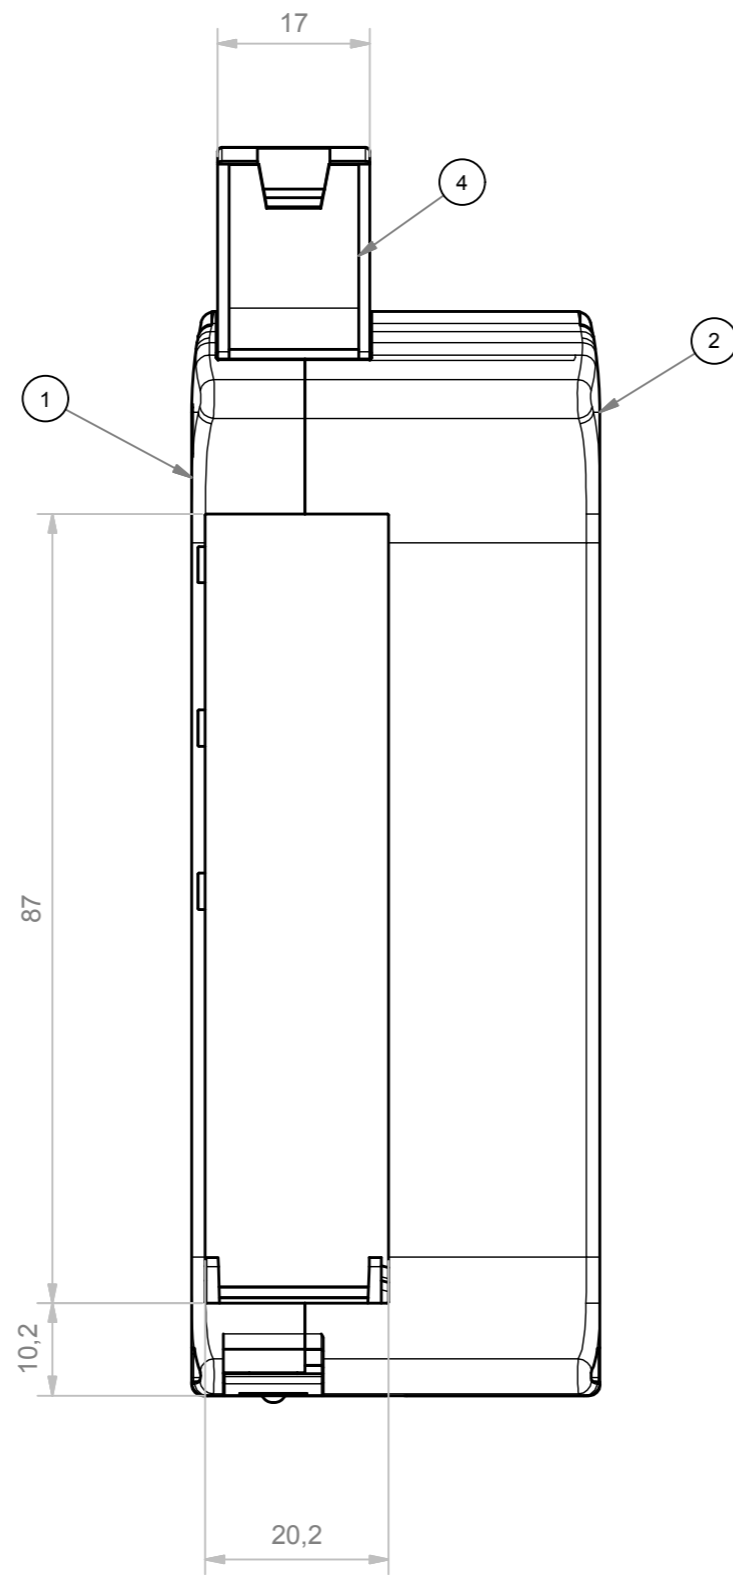

*Italtronic s.r.l. non fornisce il connettore TBUS ma solo la predisposizione del contenitore.
Italtronic s.r.l. does not provide the TBUS connector but only the predisposition of the enclosure.*

RIF.	Q.TY	DESCRIPTION	DRAWING
1	1	BASE RAILBOX MULTILEVEL PLUG-IN AND FIX 12.5 MM BUS	2.110.00012
2	1	COVER RAILBOX PLUG-IN AND FIX 32.5 MM BUS	2.110.00023
3	1	HOOK RAILBOX FOR CONNECTION BUS	2.110.00010
4	1	FRONT HINGED TRANSPARENT PANEL 17 MM	2.110.00016
5	1	SPRING FOR HOOK RAILBOX	2.110.00011
6	2	ACCESSORY BUS 22,5 MM	2.110.00015

General Tolerance UNI EN 22768/1 Media (m)				
from 0.5 to 3	from 3 to 6	from 6 to 30	from 30 to 120	from 120 to 400
±0.1	±0.1	±0.2	±0.3	±0.5
Scale: 0.5	Sheet nr.: 1 / 1	Drawn: N.R.	Checked:	Date: 12/09/2018
Dimension in mm		Material:	Weight:	Cod. Mold:
 www.italtronic.com techcare@italtronic.com		Description: RAILBOX MULTILEVEL PLUG-IN E FIX 45 MM BUS RAILBOX MULTILEVEL PLUG-IN AND FIX 45 MM BUS Drawing nr.: 3.110.00010		Rev. 01