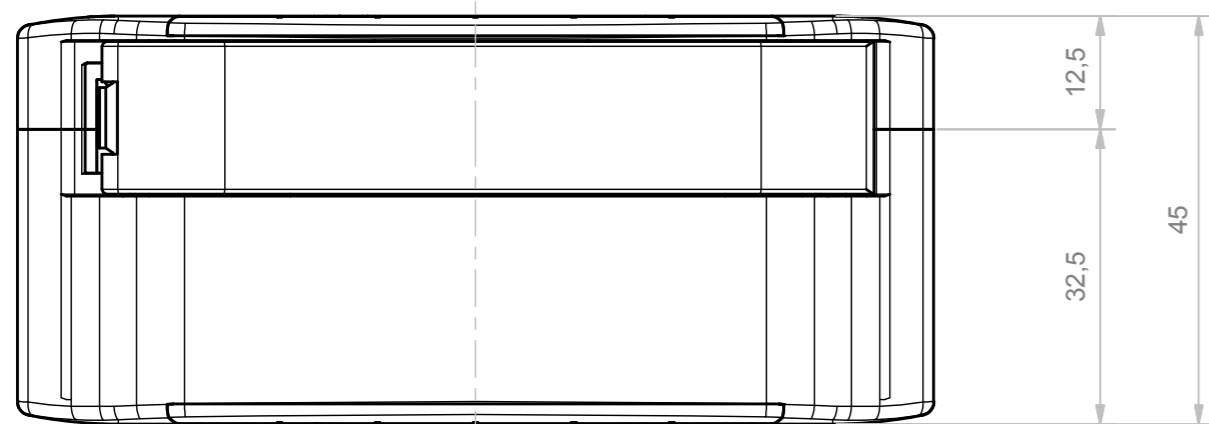

*Italtronic s.r.l. non fornisce il connettore TBUS ma solo la predisposizione del contenitore.
Italtronic s.r.l. does not provide the TBUS connector but only the predisposition of the enclosure.*

RIF.	Q.TY	DESCRIPTION	DRAWING
1	1	BASE RAILBOX MULTILEVEL PLUG-IN AND FIX 12.5 MM BUS	2.110.00012
2	1	COVER RAILBOX PLUG-IN AND FIX 32.5 MM BUS	2.110.00023
3	1	HOOK RAILBOX FOR CONNECTION BUS	2.110.00010
4	1	FRONT HINGED TRANSPARENT PANEL 17 MM	2.110.00016
5	1	SPRING FOR HOOK RAILBOX	2.110.00011
6	2	ACCESSORY BUS 22,5 MM	2.110.00015

General Tolerance UNI EN 22768/1 Media (m)				
from 0.5 to 3	from 3 to 6	from 6 to 30	from 30 to 120	from 120 to 400
±0.1	±0.1	±0.2	±0.3	±0.5
Scale: 0.5	Sheet nr.: 1 / 1	Drawn: N.R.	Checked:	Date: 12/09/2018
Dimension in mm		Material:	Weight:	Cod. Mold:
 www.italtronic.com techcare@italtronic.com		Description: RAILBOX MULTILEVEL PLUG-IN E FIX 45 MM BUS RAILBOX MULTILEVEL PLUG-IN AND FIX 45 MM BUS Drawing nr.: 3.110.00010		Rev. 01