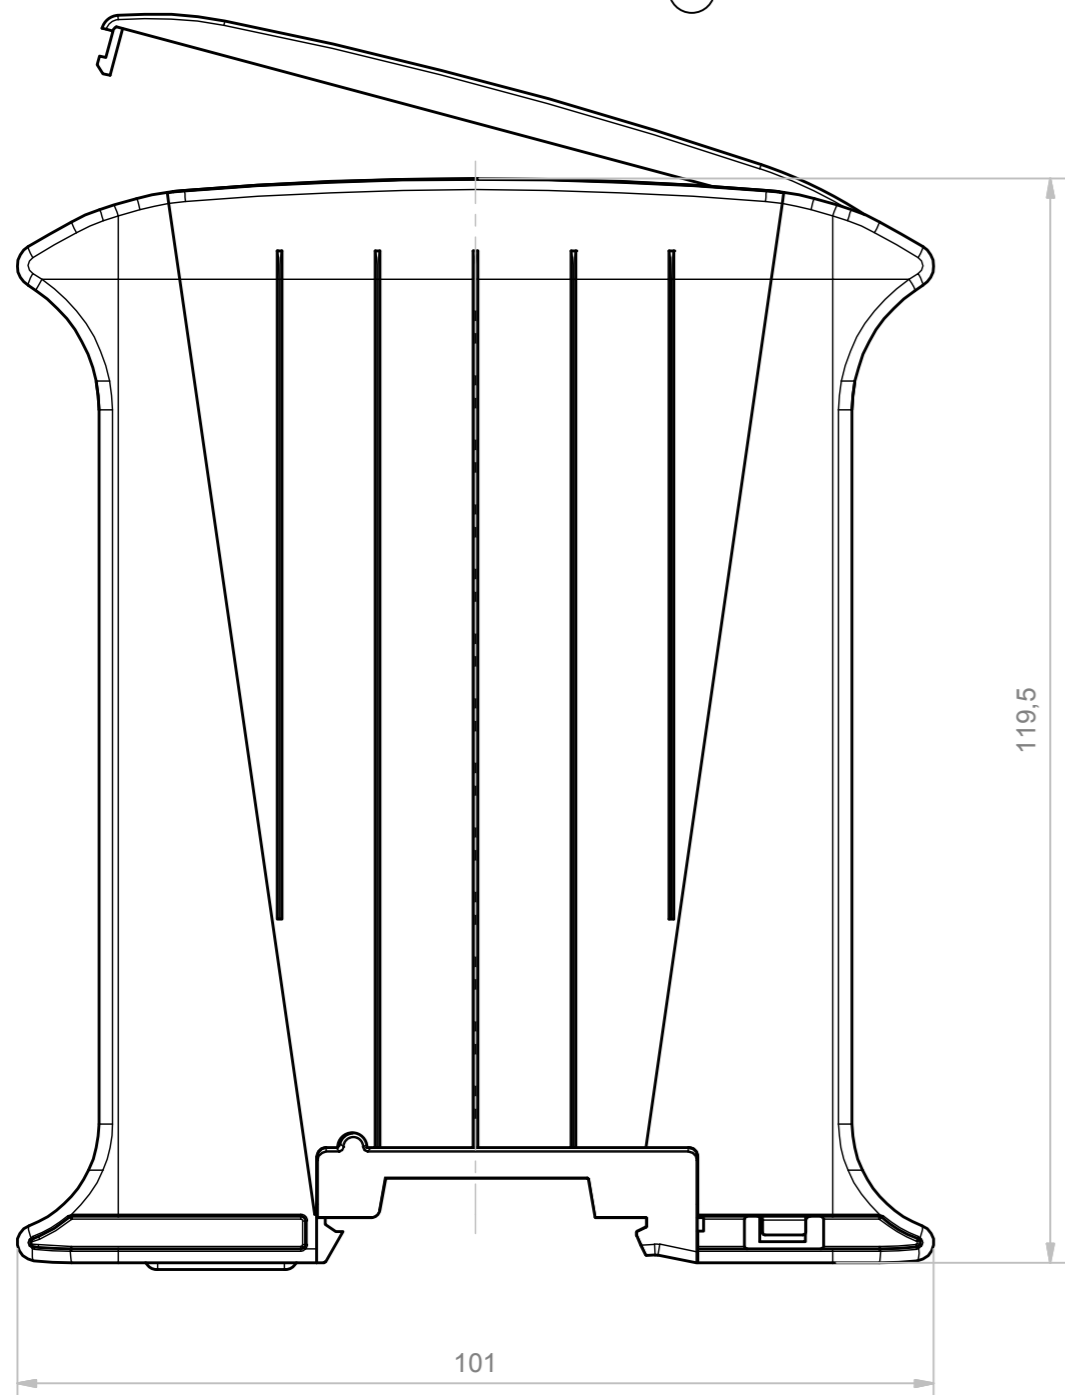

*Italtronic s.r.l. non fornisce il connettore TBUS ma solo la predisposizione del contenitore.
Italtronic s.r.l. does not provide the TBUS connector but only the predisposition of the enclosure.*

RIF.	Q.TY	DESCRIPTION	DRAWING
1	1	BASE RAILBOX MULTILEVEL PLUG-IN AND FIX 12.5 MM BUS	2.110.00012
2	1	COVER RAILBOX PLUG-IN AND FIX 32.5 MM BUS	2.110.00023
3	1	HOOK RAILBOX FOR CONNECTION BUS	2.110.00010
4	1	FRONT HINGED TRANSPARENT PANEL 17 MM	2.110.00016
5	1	SPRING FOR HOOK RAILBOX	2.110.00011
6	2	ACCESSORY BUS 22,5 MM	2.110.00015

General Tolerance UNI EN 22768/1 Media (m)				
from 0.5 to 3	from 3 to 6	from 6 to 30	from 30 to 120	from 120 to 400
±0.1	±0.1	±0.2	±0.3	±0.5
Scale: 0.5	Sheet nr.: 1 / 1	Drawn: N.R.	Checked:	Date: 12/09/2018
Dimension in mm		Material:	Weight:	Cod. Mold:
 www.italtronic.com techcare@italtronic.com		Description: RAILBOX MULTILEVEL PLUG-IN E FIX 45 MM BUS RAILBOX MULTILEVEL PLUG-IN AND FIX 45 MM BUS Drawing nr.: 3.110.00010		Rev. 01