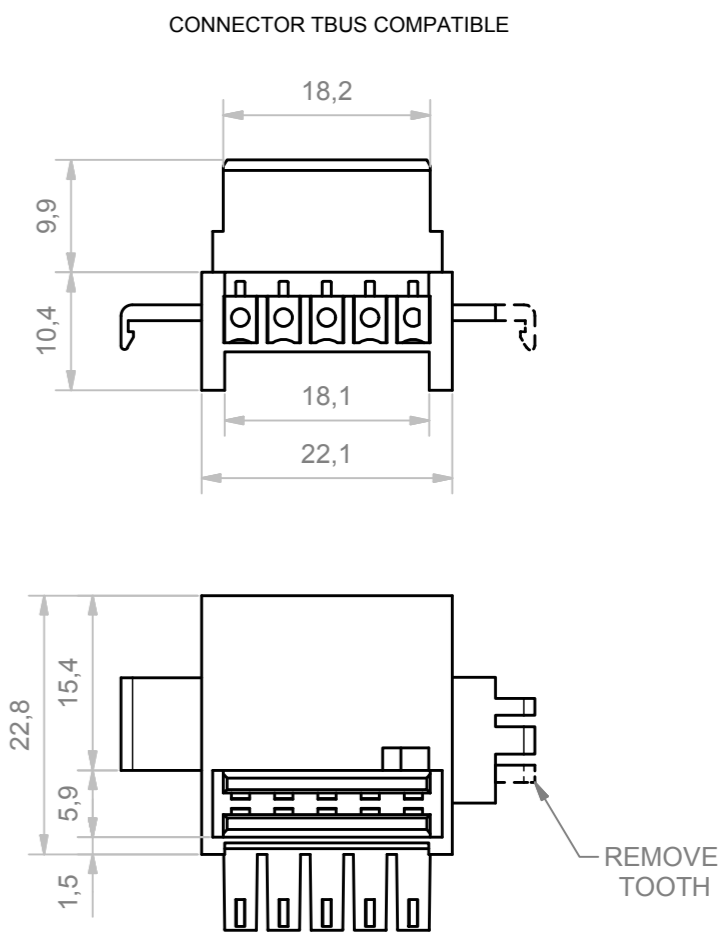

*Italtronic s.r.l. non fornisce il connettore TBUS ma solo la predisposizione del contenitore.
Italtronic s.r.l. does not provide the TBUS connector but only the predisposition of the enclosure.*

RIF.	Q.TY	DESCRIPTION	DRAWING
1	1	BASE RAILBOX MULTILEVEL PLUG-IN AND FIX 12.5 MM BUS	2.110.00012
2	1	COVER RAILBOX PLUG-IN AND FIX 32.5 MM BUS	2.110.00023
3	1	HOOK RAILBOX FOR CONNECTION BUS	2.110.00010
4	1	FRONT HINGED TRANSPARENT PANEL 17 MM	2.110.00016
5	1	SPRING FOR HOOK RAILBOX	2.110.00011
6	2	ACCESSORY BUS 22,5 MM	2.110.00015

General Tolerance UNI EN 22768/1 Media (m)				
from 0.5 to 3	from 3 to 6	from 6 to 30	from 30 to 120	from 120 to 400
±0.1	±0.1	±0.2	±0.3	±0.5
Scale: 0.5	Sheet nr.: 1 / 1	Drawn: N.R.	Checked:	Date: 12/09/2018
Dimension in mm		Material:	Weight:	Cod. Mold:
 www.italtronic.com techcare@italtronic.com		Description: RAILBOX MULTILEVEL PLUG-IN E FIX 45 MM BUS RAILBOX MULTILEVEL PLUG-IN AND FIX 45 MM BUS Drawing nr.: 3.110.00010		Rev. 01