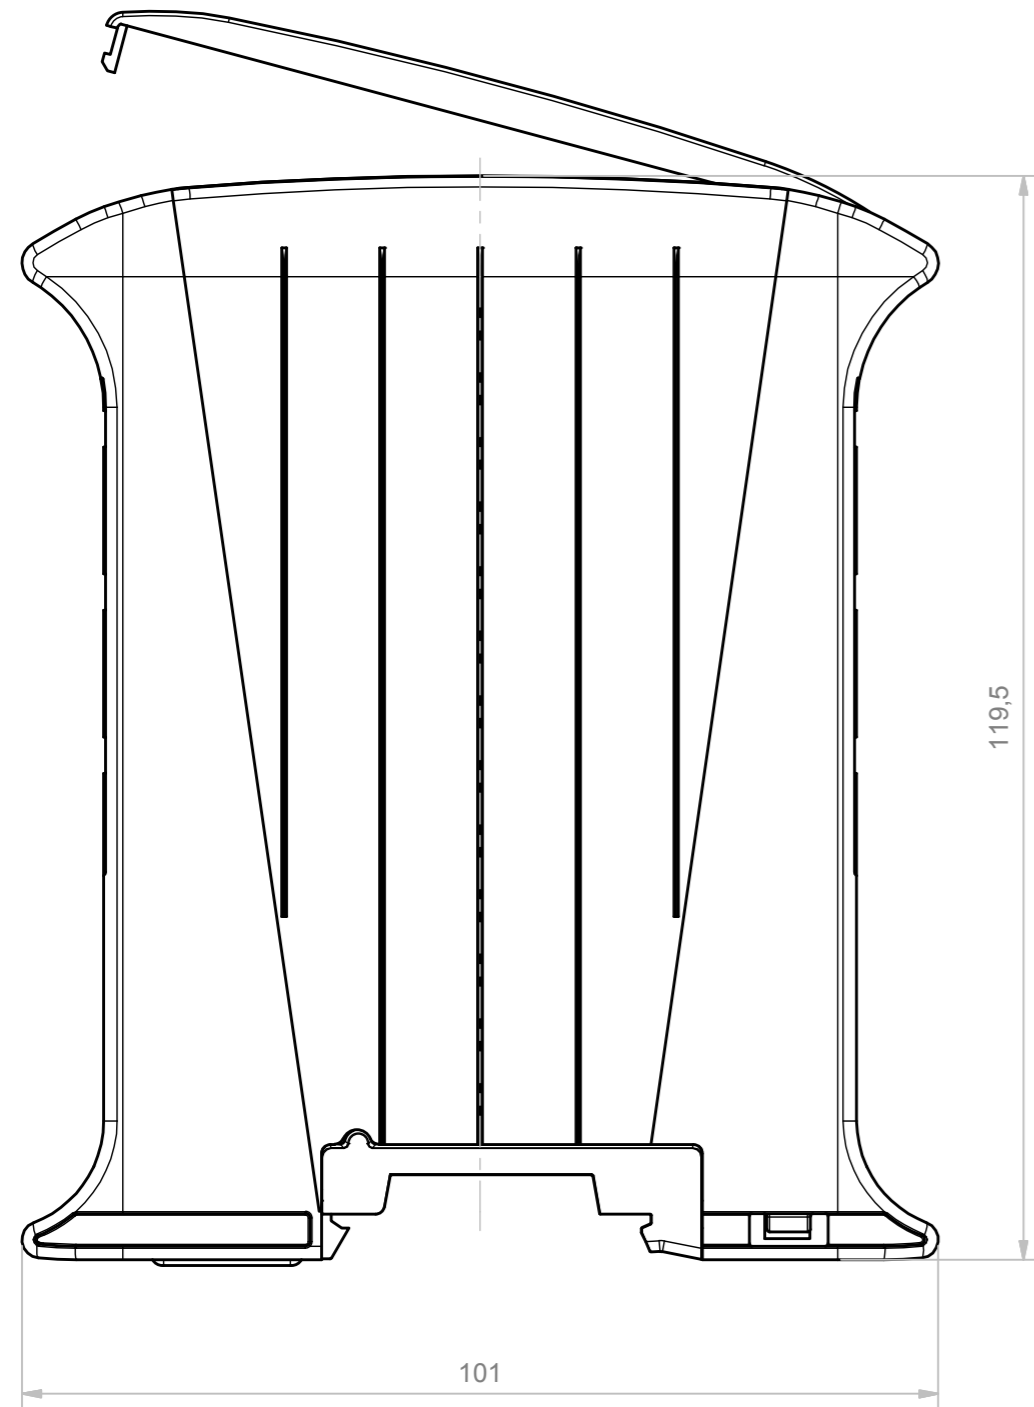

A-A

CONNECTOR TBUS COMPATIBLE

*Italtronic s.r.l. non fornisce il connettore TBUS
ma solo la predisposizione del contenitore.
Italtronic s.r.l. does not provide the TBUS connector but
only the predisposition of the enclosure.*

RIF.	Q.TY	DESCRIPTION	DRAWING
1	1	BASE RAILBOX MULTILEVEL PLUG-IN AND FIX 12.5 MM BUS	2.110.00012
2	1	COVER RAILBOX MULTILEVEL PLUG-IN AND FIX 10 MM BUS	2.110.00021
3	1	ACCESSORY BUS 22,5 MM	2.110.00015
4	1	FRONT HINGED TRANSPARENT PANEL 17 MM	2.110.00016
5	1	HOOK RAILBOX FOR CONNECTION BUS	2.110.00010
6	1	SPRING FOR HOOK RAILBOX	2.110.00011

General Tolerance UNI EN 22768/1 Media (m)				
from 0.5 to 3	from 3 to 6	from 6 to 30	from 30 to 120	from 120 to 400
±0.1	±0.1	±0.2	±0.3	±0.5
Scale: 0.5	Sheet nr.: 1 / 1	Drawn: N.R.	Checked: F.F.	Date: 12/09/2018
Dimension in mm		Material:	Weight:	Cod. Mold:
 www.italtronic.com techcare@italtronic.com		Description: RAILBOX MULTILEVEL PLUG-IN E FIX 22.5 MM BUS RAILBOX MULTILEVEL PLUG-IN AND FIX 22.5 MM BUS Drawing nr.: 3.110.00007		Rev. 01

01 25/09/2018 N.R. Updated cartouche with new code (code passed R-03457-00)