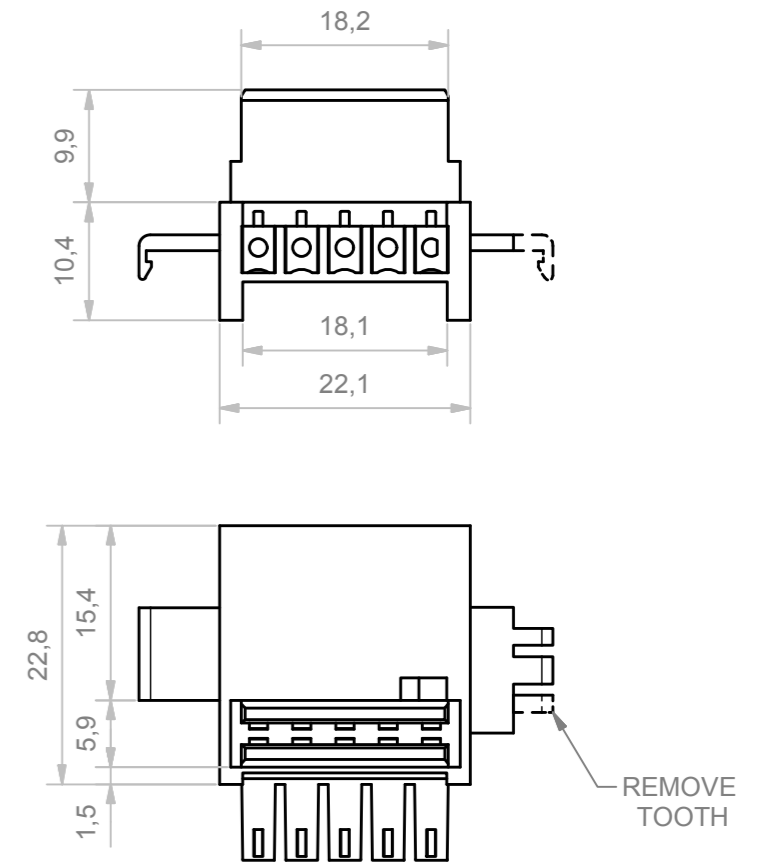

CONNECTOR TBUS COMPATIBLE

*Italtronic s.r.l. non fornisce il connettore TBUS
ma solo la predisposizione del contenitore.
Italtronic s.r.l. does not provide the TBUS connector but
only the predisposition of the enclosure.*