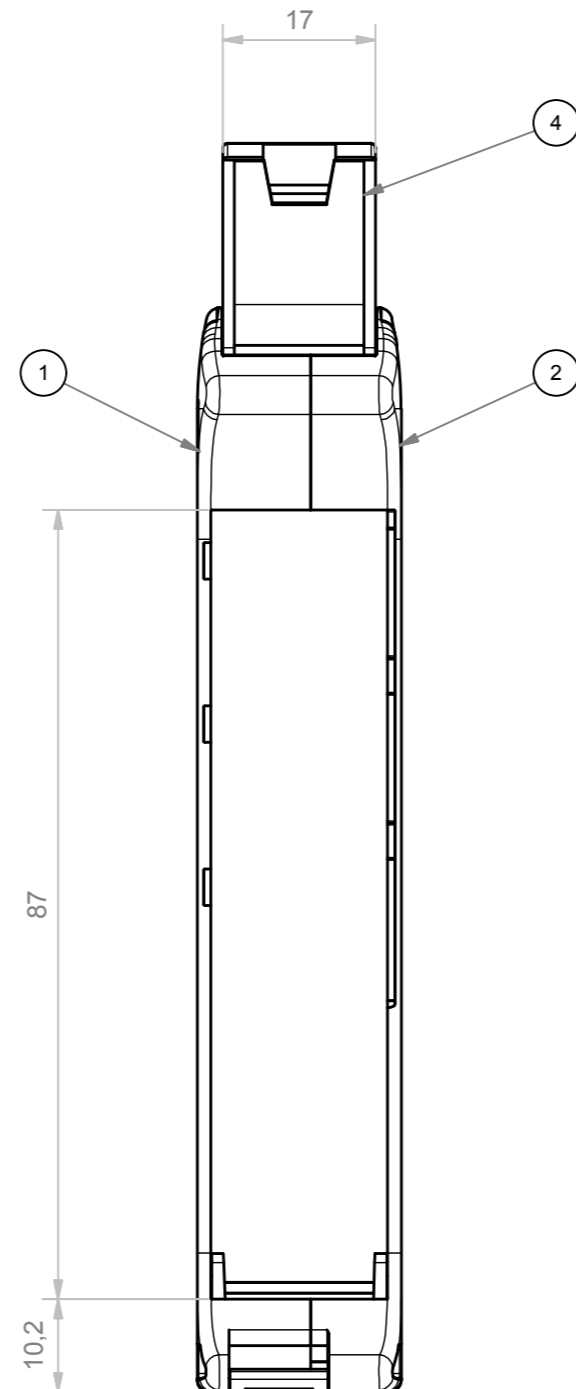

A-A

CONNECTOR TBUS COMPATIBLE

*Italtronic s.r.l. non fornisce il connettore TBUS
ma solo la predisposizione del contenitore.
Italtronic s.r.l. does not provide the TBUS connector but
only the predisposition of the enclosure.*

RIF.	Q.TY	DESCRIPTION	DRAWING
1	1	BASE RAILBOX MULTILEVEL PLUG-IN AND FIX 12.5 MM BUS	2.110.00012
2	1	COVER RAILBOX MULTILEVEL PLUG-IN AND FIX 10 MM BUS	2.110.00021
3	1	ACCESSORY BUS 22,5 MM	2.110.00015
4	1	FRONT HINGED TRANSPARENT PANEL 17 MM	2.110.00016
5	1	HOOK RAILBOX FOR CONNECTION BUS	2.110.00010
6	1	SPRING FOR HOOK RAILBOX	2.110.00011

General Tolerance UNI EN 22768/1 Media (m)				
from 0.5 to 3	from 3 to 6	from 6 to 30	from 30 to 120	from 120 to 400
±0.1	±0.1	±0.2	±0.3	±0.5
Scale: 0.5	Sheet nr.: 1 / 1	Drawn: N.R.	Checked: F.F.	Date: 12/09/2018
Dimension in mm		Material:	Weight:	Cod. Mold:
 www.italtronic.com techcare@italtronic.com		Description: RAILBOX MULTILEVEL PLUG-IN E FIX 22.5 MM BUS RAILBOX MULTILEVEL PLUG-IN AND FIX 22.5 MM BUS Drawing nr.: 3.110.00007		Rev. 01

01 25/09/2018 N.R. Updated cartouche with new code (code passed R-03457-00)