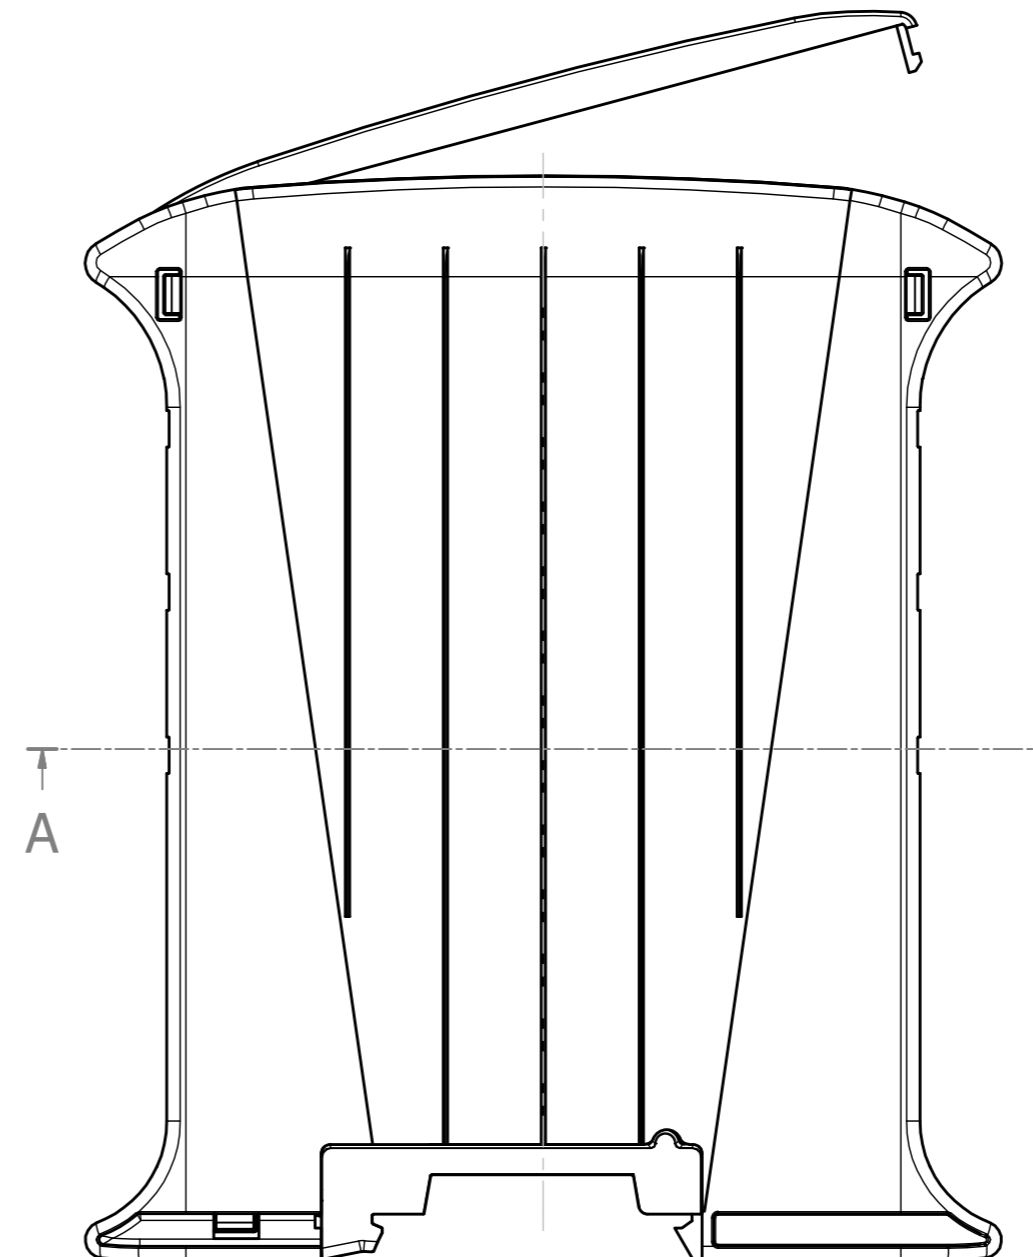

A-A

CONNECTOR TBUS COMPATIBLE

*Italtronic s.r.l. non fornisce il connettore TBUS
ma solo la predisposizione del contenitore.
Italtronic s.r.l. does not provide the TBUS connector but
only the predisposition of the enclosure.*

RIF.	Q.TY	DESCRIPTION	DRAWING
1	1	BASE RAILBOX MULTILEVEL PLUG-IN AND FIX 12.5 MM BUS	2.110.00012
2	1	COVER RAILBOX MULTILEVEL PLUG-IN AND FIX 10 MM BUS	2.110.00021
3	1	ACCESSORY BUS 22,5 MM	2.110.00015
4	1	FRONT HINGED TRANSPARENT PANEL 17 MM	2.110.00016
5	1	HOOK RAILBOX FOR CONNECTION BUS	2.110.00010
6	1	SPRING FOR HOOK RAILBOX	2.110.00011

General Tolerance UNI EN 22768/1 Media (m)				
from 0.5 to 3	from 3 to 6	from 6 to 30	from 30 to 120	from 120 to 400
±0.1	±0.1	±0.2	±0.3	±0.5
Scale: 0.5	Sheet nr.: 1 / 1	Drawn: N.R.	Checked: F.F.	Date: 12/09/2018
Dimension in mm		Material:	Weight:	Cod. Mold:
 www.italtronic.com techcare@italtronic.com		Description: RAILBOX MULTILEVEL PLUG-IN E FIX 22.5 MM BUS RAILBOX MULTILEVEL PLUG-IN AND FIX 22.5 MM BUS Drawing nr.: 3.110.00007		Rev. 01

01 25/09/2018 N.R. Updated cartouche with new code (code passed R-03457-00)