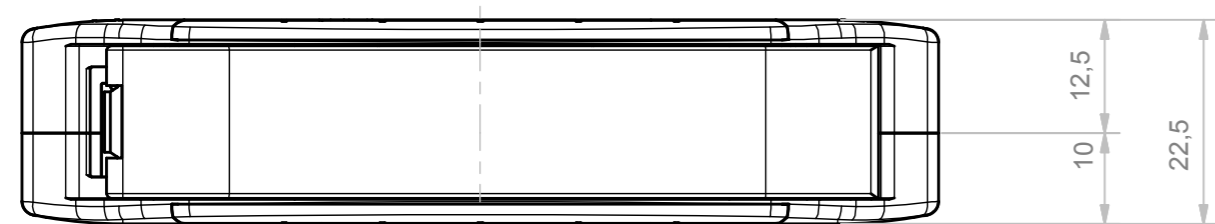

RIF.	Q.TY	DESCRIPTION	DRAWING
1	1	BASE RAILBOX MULTILEVEL PLUG-IN AND FIX 12.5 MM BUS	2.110.00012
2	1	COVER RAILBOX MULTILEVEL PLUG-IN AND FIX 10 MM BUS	2.110.00021
3	1	ACCESSORY BUS 22,5 MM	2.110.00015
4	1	FRONT HINGED TRANSPARENT PANEL 17 MM	2.110.00016
5	1	HOOK RAILBOX FOR CONNECTION BUS	2.110.00010
6	1	SPRING FOR HOOK RAILBOX	2.110.00011

General Tolerance UNI EN 22768/1 Media (m)				
from 0.5 to 3	from 3 to 6	from 6 to 30	from 30 to 120	from 120 to 400
±0.1	±0.1	±0.2	±0.3	±0.5
Scale: 0.5	Sheet nr.: 1 / 1	Drawn: N.R.	Checked: F.F.	Date: 12/09/2018
Dimension in mm		Material:	Weight:	Cod. Mold:
 www.italtronic.com techcare@italtronic.com		Description: RAILBOX MULTILEVEL PLUG-IN E FIX 22.5 MM BUS RAILBOX MULTILEVEL PLUG-IN AND FIX 22.5 MM BUS Drawing nr.: 3.110.00007		Rev. 01

01 25/09/2018 N.R. Updated cartouche with new code (code passed R-03457-00)