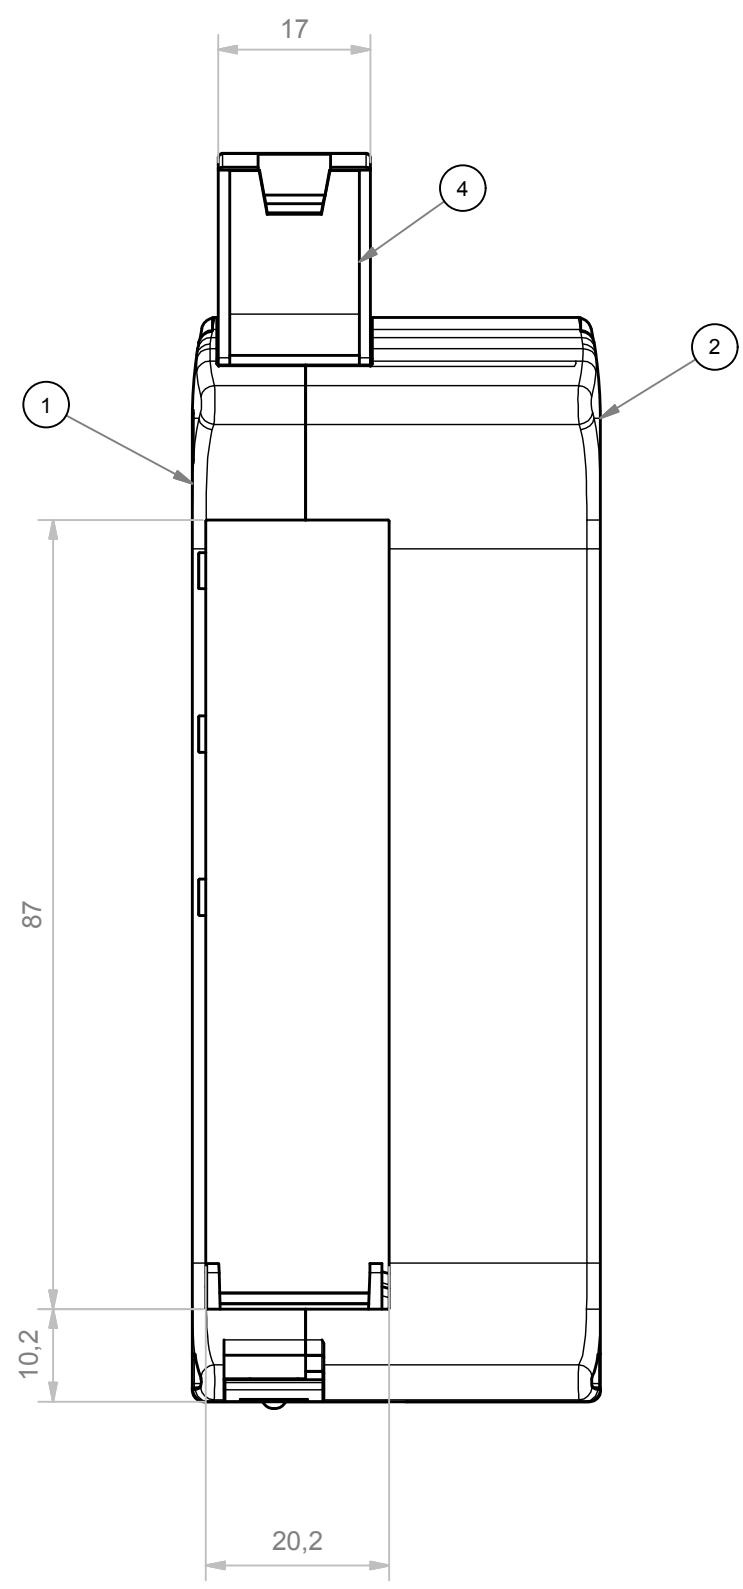

A-A

*Italtronic s.r.l. non fornisce il connettore TBUS ma solo la predisposizione del contenitore.
Italtronic s.r.l. does not provide the TBUS connector but only the predisposition of the enclosure.*

RIF.	Q.TY	DESCRIPTION	DRAWING
1	1	BASE RAILBOX MULTILEVEL PLUG-IN AND FIX 12.5 MM BUS	2.110.00012
2	1	COVER RAILBOX PLUG-IN AND FIX 32.5 MM BUS	2.110.00023
3	1	HOOK RAILBOX FOR CONNECTION BUS	2.110.00010
4	1	FRONT HINGED TRANSPARENT PANEL 17 MM	2.110.00016
5	1	SPRING FOR HOOK RAILBOX	2.110.00011
6	2	ACCESSORY BUS 22,5 MM	2.110.00015

General Tolerance UNI EN 22768/1 Media (m)				
from 0.5 to 3	from 3 to 6	from 6 to 30	from 30 to 120	from 120 to 400
±0.1	±0.1	±0.2	±0.3	±0.5
Scale: 0.5	Sheet nr.: 1 / 1	Drawn: N.R.	Checked:	Date: 12/09/2018
Dimension in mm		Material:	Weight:	Cod. Mold:
 www.italtronic.com techcare@italtronic.com		Description: RAILBOX MULTILEVEL PLUG-IN E FIX 45 MM BUS RAILBOX MULTILEVEL PLUG-IN AND FIX 45 MM BUS Drawing nr. 3.110.00010		Rev. 01