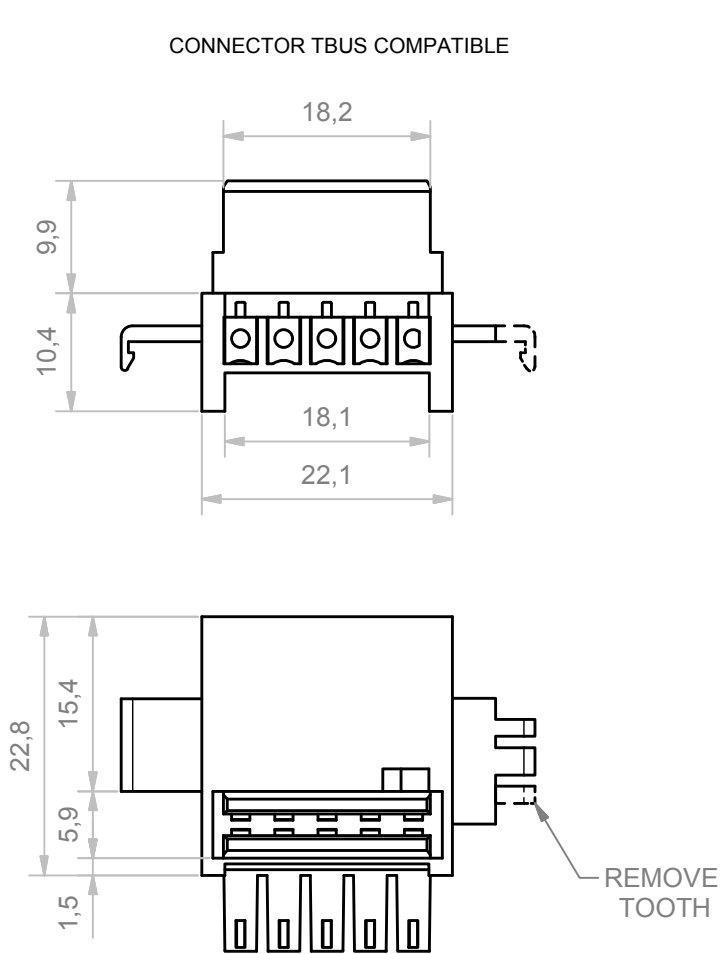

A-A

*Italtronic s.r.l. non fornisce il connettore TBUS ma solo la predisposizione del contenitore.
Italtronic s.r.l. does not provide the TBUS connector but only the predisposition of the enclosure.*

RIF.	Q.TY	DESCRIPTION	DRAWING
1	1	BASE RAILBOX MULTILEVEL PLUG-IN AND FIX 12.5 MM BUS	2.110.00012
2	1	COVER RAILBOX PLUG-IN AND FIX 32.5 MM BUS	2.110.00023
3	1	HOOK RAILBOX FOR CONNECTION BUS	2.110.00010
4	1	FRONT HINGED TRANSPARENT PANEL 17 MM	2.110.00016
5	1	SPRING FOR HOOK RAILBOX	2.110.00011
6	2	ACCESSORY BUS 22,5 MM	2.110.00015

General Tolerance UNI EN 22768/1 Media (m)				
from 0.5 to 3	from 3 to 6	from 6 to 30	from 30 to 120	from 120 to 400
±0.1	±0.1	±0.2	±0.3	±0.5
Scale: 0.5	Sheet nr.: 1 / 1	Drawn: N.R.	Checked:	Date: 12/09/2018
Dimension in mm		Material:	Weight:	Cod. Mold:
 www.italtronic.com techcare@italtronic.com		Description: RAILBOX MULTILEVEL PLUG-IN E FIX 45 MM BUS RAILBOX MULTILEVEL PLUG-IN AND FIX 45 MM BUS Drawing nr. 3.110.00010		Rev. 01