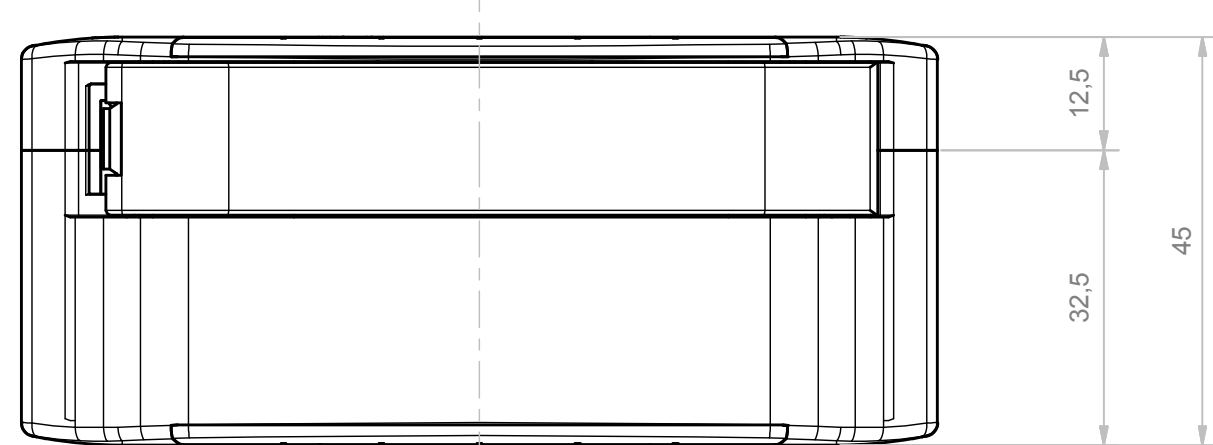

A-A

*Italtronic s.r.l. non fornisce il connettore TBUS ma solo la predisposizione del contenitore.
Italtronic s.r.l. does not provide the TBUS connector but only the predisposition of the enclosure.*

RIF.	Q.TY	DESCRIPTION	DRAWING
1	1	BASE RAILBOX MULTILEVEL PLUG-IN AND FIX 12.5 MM BUS	2.110.00012
2	1	COVER RAILBOX PLUG-IN AND FIX 32.5 MM BUS	2.110.00023
3	1	HOOK RAILBOX FOR CONNECTION BUS	2.110.00010
4	1	FRONT HINGED TRANSPARENT PANEL 17 MM	2.110.00016
5	1	SPRING FOR HOOK RAILBOX	2.110.00011
6	2	ACCESSORY BUS 22,5 MM	2.110.00015

General Tolerance UNI EN 22768/1 Media (m)				
from 0.5 to 3	from 3 to 6	from 6 to 30	from 30 to 120	from 120 to 400
±0.1	±0.1	±0.2	±0.3	±0.5
Scale: 0.5	Sheet nr.: 1 / 1	Drawn: N.R.	Checked:	Date: 12/09/2018
Dimension in mm		Material:	Weight:	Cod. Mold:
 www.italtronic.com techcare@italtronic.com		Description: RAILBOX MULTILEVEL PLUG-IN E FIX 45 MM BUS RAILBOX MULTILEVEL PLUG-IN AND FIX 45 MM BUS Drawing nr. 3.110.00010		Rev. 01