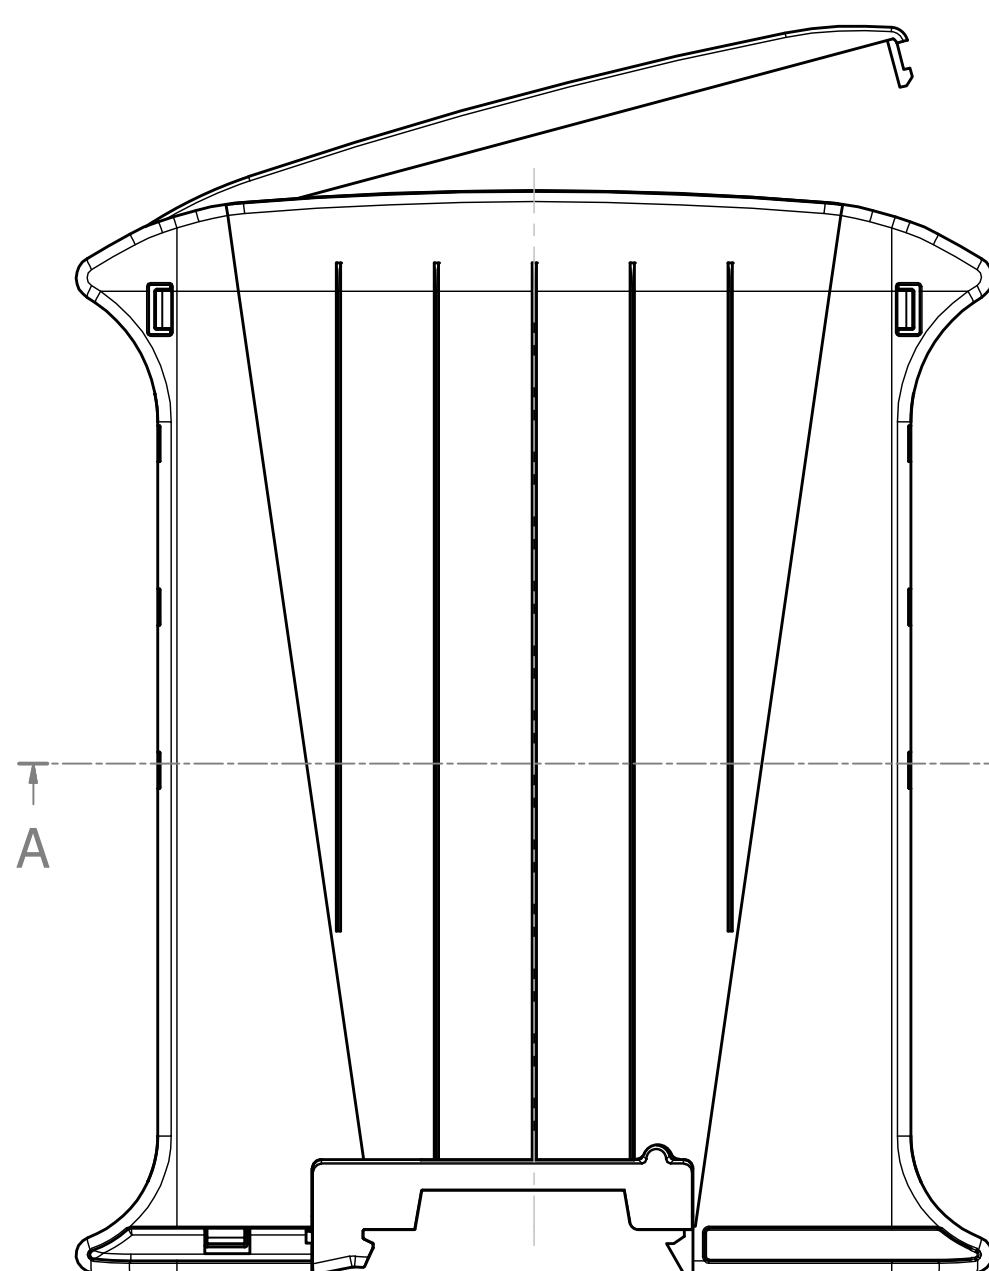

A-A

*Italtronic s.r.l. non fornisce il connettore TBUS ma solo la predisposizione del contenitore.
Italtronic s.r.l. does not provide the TBUS connector but only the predisposition of the enclosure.*

RIF.	Q.TY	DESCRIPTION	DRAWING
1	1	BASE RAILBOX MULTILEVEL PLUG-IN AND FIX 12.5 MM BUS	2.110.00012
2	1	COVER RAILBOX PLUG-IN AND FIX 32.5 MM BUS	2.110.00023
3	1	HOOK RAILBOX FOR CONNECTION BUS	2.110.00010
4	1	FRONT HINGED TRANSPARENT PANEL 17 MM	2.110.00016
5	1	SPRING FOR HOOK RAILBOX	2.110.00011
6	2	ACCESSORY BUS 22,5 MM	2.110.00015

General Tolerance UNI EN 22768/1 Media (m)				
from 0.5 to 3	from 3 to 6	from 6 to 30	from 30 to 120	from 120 to 400
±0.1	±0.1	±0.2	±0.3	±0.5
Scale: 0.5	Sheet nr.: 1 / 1	Drawn: N.R.	Checked:	Date: 12/09/2018
Dimension in mm		Material:	Weight:	Cod. Mold:
 www.italtronic.com techcare@italtronic.com		Description: RAILBOX MULTILEVEL PLUG-IN E FIX 45 MM BUS RAILBOX MULTILEVEL PLUG-IN AND FIX 45 MM BUS Drawing nr. 3.110.00010		Rev. 01