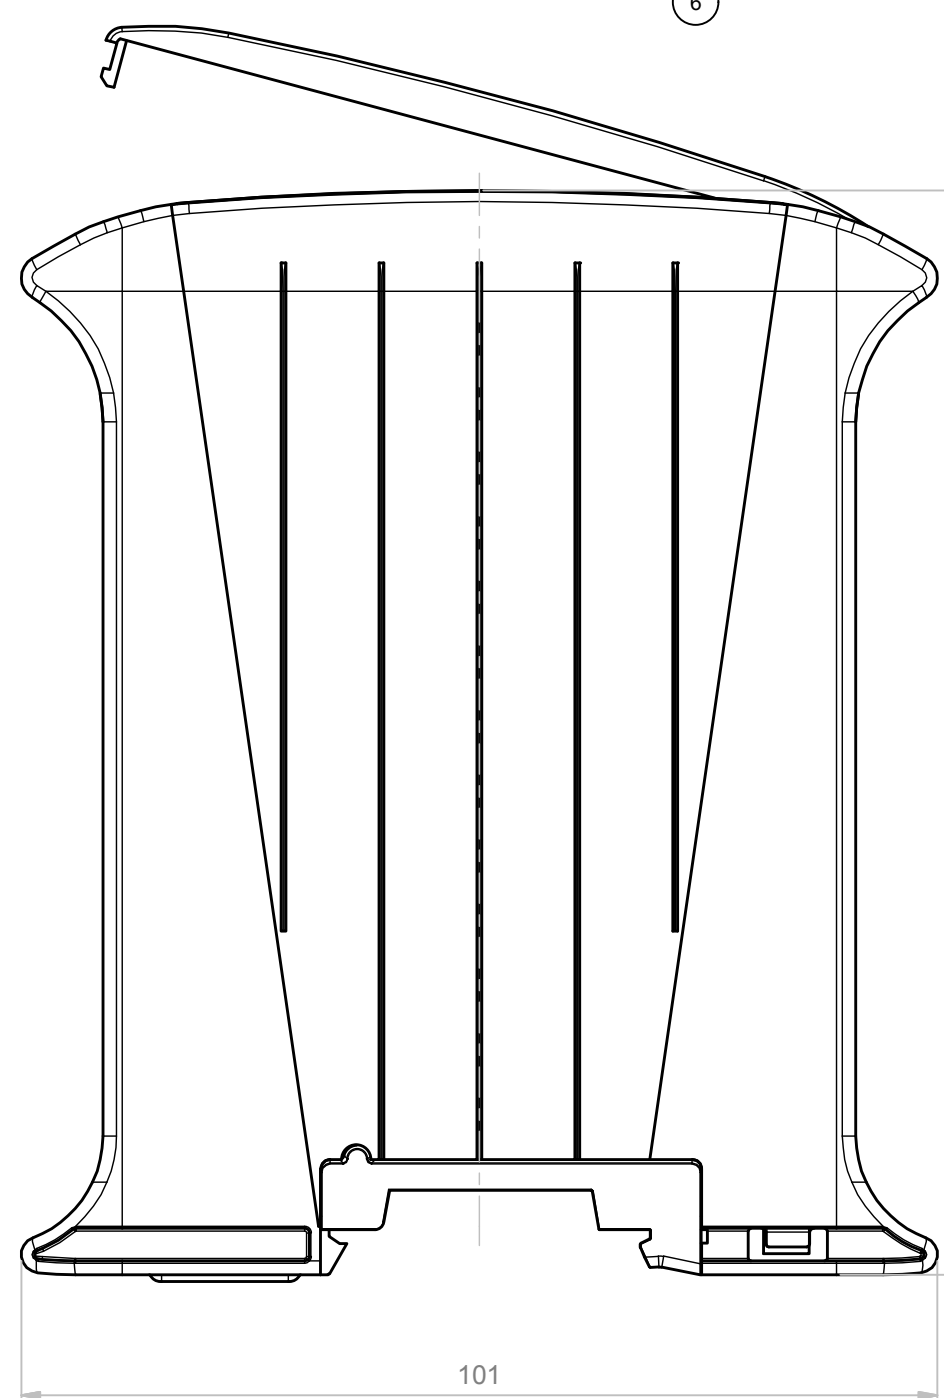

A-A

*Italtronic s.r.l. non fornisce il connettore TBUS ma solo la predisposizione del contenitore.
Italtronic s.r.l. does not provide the TBUS connector but only the predisposition of the enclosure.*

RIF.	Q.TY	DESCRIPTION	DRAWING
1	1	BASE RAILBOX MULTILEVEL PLUG-IN AND FIX 12.5 MM BUS	2.110.00012
2	1	COVER RAILBOX PLUG-IN AND FIX 32.5 MM BUS	2.110.00023
3	1	HOOK RAILBOX FOR CONNECTION BUS	2.110.00010
4	1	FRONT HINGED TRANSPARENT PANEL 17 MM	2.110.00016
5	1	SPRING FOR HOOK RAILBOX	2.110.00011
6	2	ACCESSORY BUS 22,5 MM	2.110.00015

General Tolerance UNI EN 22768/1 Media (m)				
from 0.5 to 3	from 3 to 6	from 6 to 30	from 30 to 120	from 120 to 400
±0.1	±0.1	±0.2	±0.3	±0.5
Scale: 0.5	Sheet nr.: 1 / 1	Drawn: N.R.	Checked:	Date: 12/09/2018
Dimension in mm		Material:	Weight:	Cod. Mold:
 www.italtronic.com techcare@italtronic.com		Description: RAILBOX MULTILEVEL PLUG-IN E FIX 45 MM BUS RAILBOX MULTILEVEL PLUG-IN AND FIX 45 MM BUS Drawing nr. 3.110.00010		Rev. 01