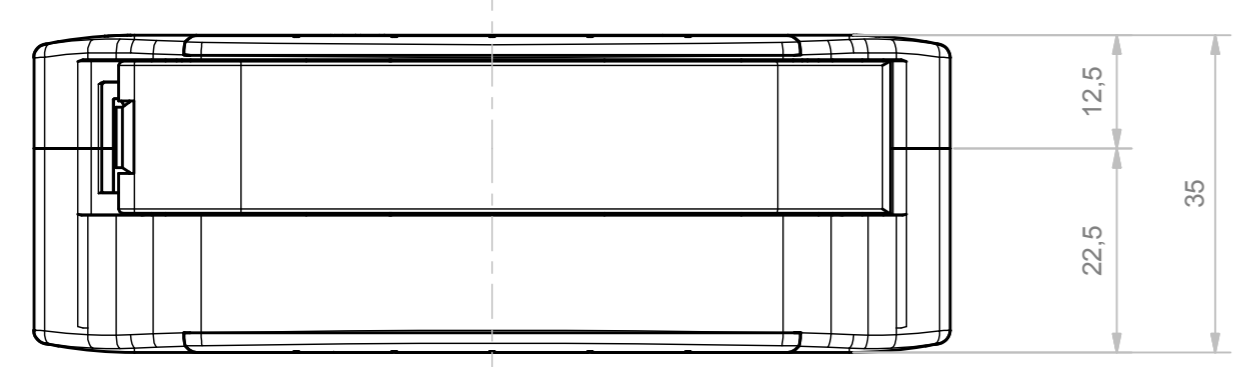

RIF.	Q.TY	DESCRIPTION	DRAWING
1	1	BASE RAILBOX MULTILEVEL PLUG-IN AND FIX 12.5 MM BUS	2.110.00012
2	1	COVER RAILBOX 22.5 MM 3L STANDARD PANEL BUS	2.110.00022
3	1	FRONT HINGED TRANSPARENT PANEL 17 MM	2.110.00016
4	1	HOOK RAILBOX FOR CONNECTION BUS	2.110.00010
5	1	SPRING FOR HOOK RAILBOX	2.110.00011
6	2	ACCESSORY BUS 17,5 MM	2.110.00009

General Tolerance UNI EN 22768/1 Media (m)				
from 0.5 to 3	from 3 to 6	from 6 to 30	from 30 to 120	from 120 to 400
±0.1	±0.1	±0.2	±0.3	±0.5
Scale: 0.5	Sheet nr.: 1 / 1	Drawn: N.R.	Checked:	Date: 12/09/2018
Dimension in mm	Material:	Weight:	Cod. Mold:	Rev. 01
 www.italtronic.com techcare@italtronic.com		Description: RAILBOX MULTILEVEL PLUG-IN E FIX 35 MM BUS RAILBOX MULTILEVEL PLUG-IN AND FIX 35 MM BUS Drawing nr.: 3.110.00009		Rev. 01