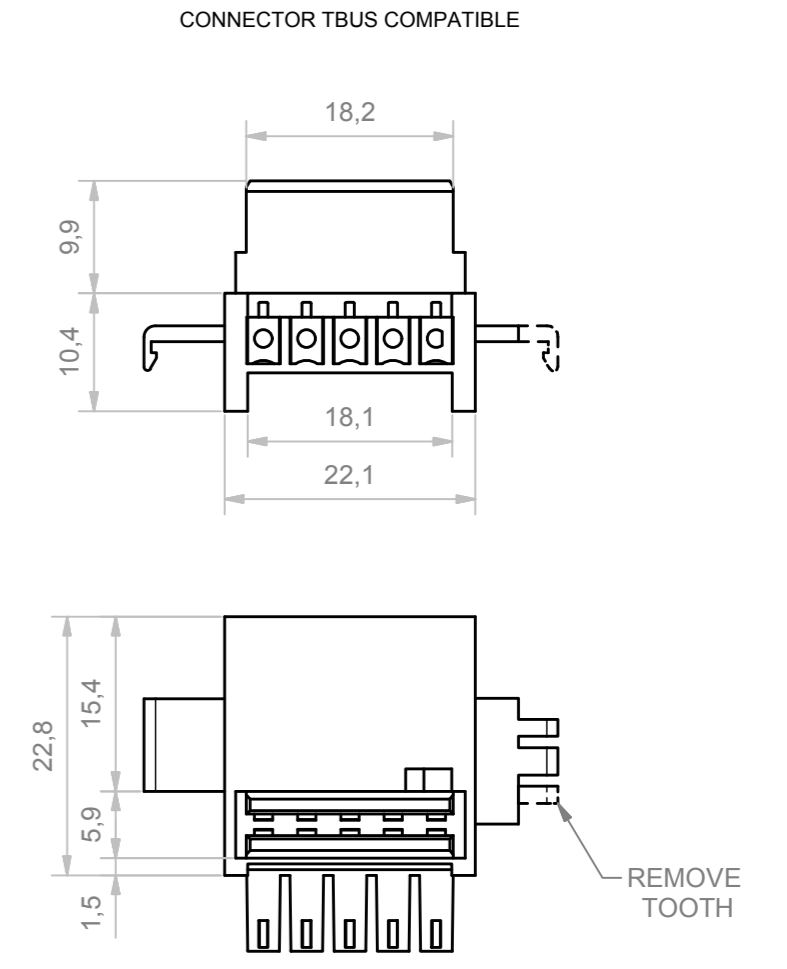

*Italtronic s.r.l. non fornisce il connettore TBUS ma solo la predisposizione del contenitore.
Italtronic s.r.l. does not provide the TBUS connector but only the predisposition of the enclosure.*