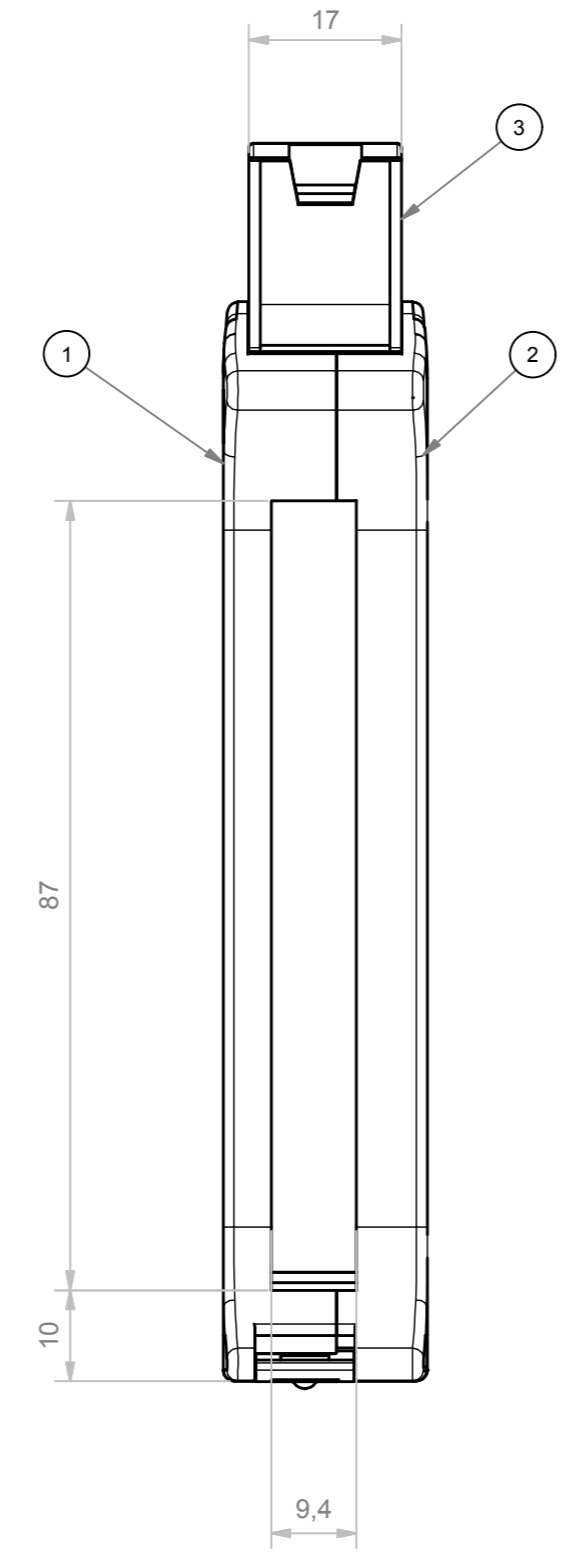

*Italtronic s.r.l. non fornisce il connettore TBUS ma solo la predisposizione del contenitore.
Italtronic s.r.l. does not provide the TBUS connector but only the predisposition of the enclosure.*