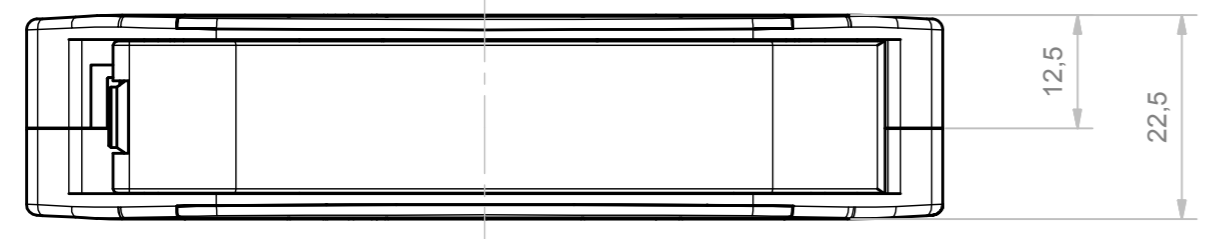

RIF.	Q.TY	DESCRIPTION	DRAWING
1	1	BASE RAILBOX STANDARD 12.5 MM BUS	2.110.00006
2	1	COVER RAILBOX STANDARD 10 MM BUS	2.110.00018
3	1	FRONT HINGED TRANSPARENT PANEL 17 MM	2.110.00016
4	1	ACCESSORY BUS 22,5 MM	2.110.00015
5	1	HOOK RAILBOX FOR CONNECTION BUS	2.110.00010
6	1	SPRING FOR HOOK RAILBOX	2.110.00011

General Tolerance UNI EN 22768/1 Media (m)				
from 0.5 to 3	from 3 to 6	from 6 to 30	from 30 to 120	from 120 to 400
± 0.1	± 0.1	± 0.2	± 0.3	± 0.5

Scale: 1.2	Sheet nr.: 1 / 1	Drawn: N.R.	Checked:	Date: 12/09/2018	Revision description

Dimension in mm Material: Weight: Cod. Mold:	Description: RAILBOX STANDARD PLUG-IN VERTICAL 22.5 MM BUS RAILBOX STANDARD PLUG-IN VERTICAL 22.5 MM BUS Drawing nr.:	Rev. 01		
			3.110.00004