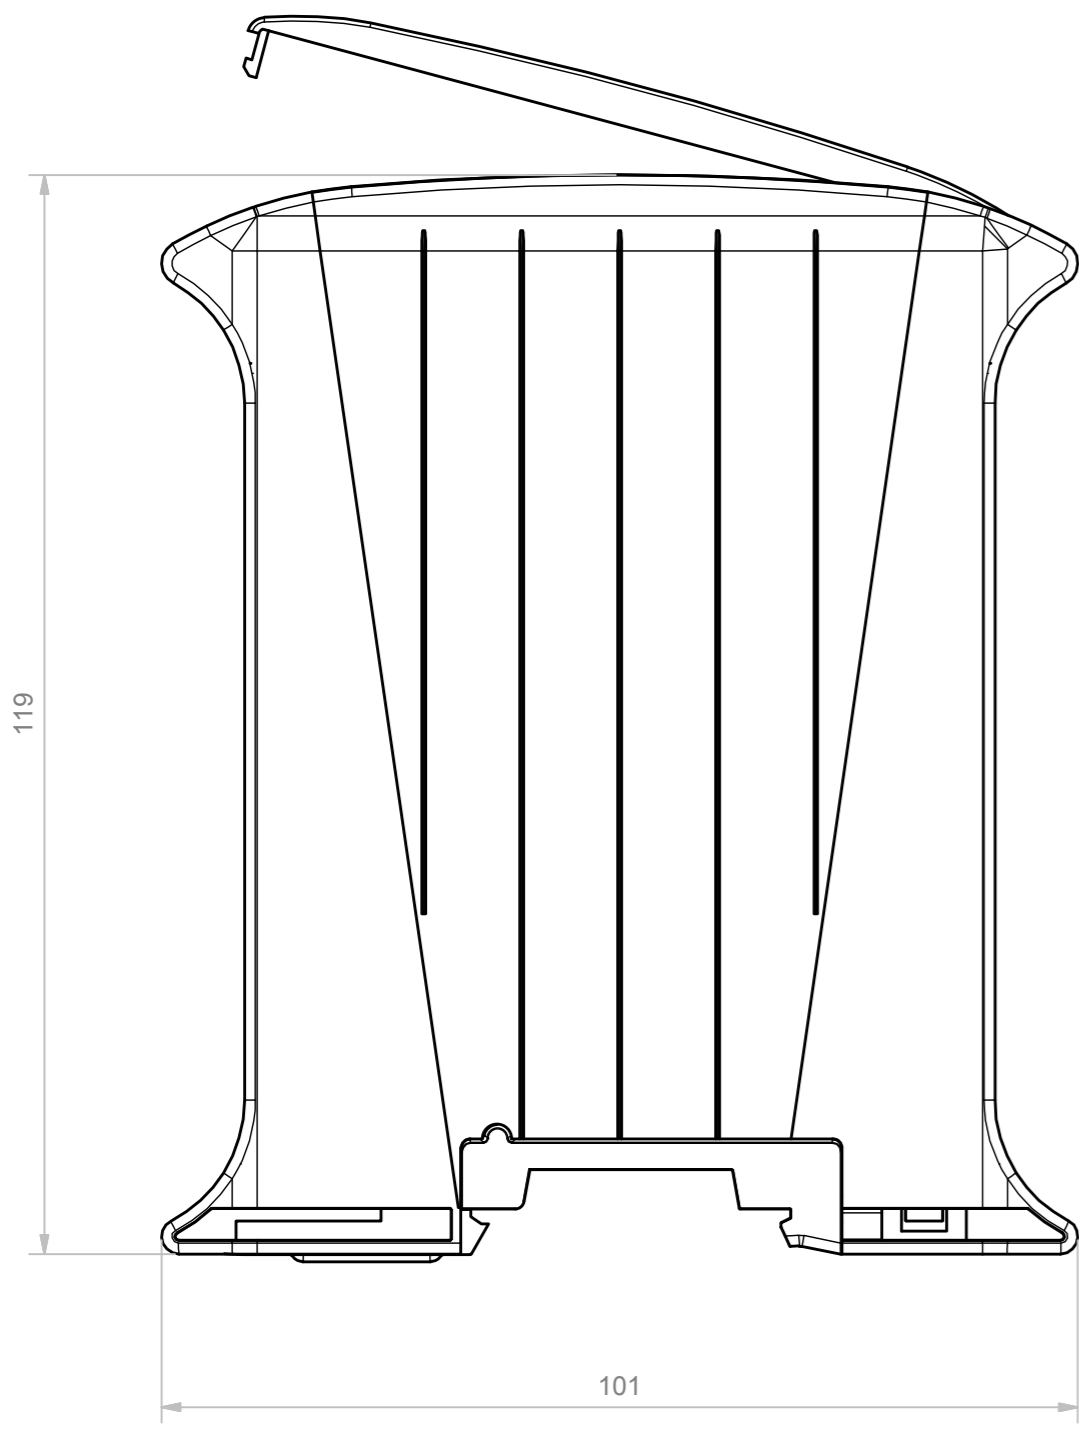

*Italtronic s.r.l. non fornisce il connettore TBUS ma solo la predisposizione del contenitore.
Italtronic s.r.l. does not provide the TBUS connector but only the predisposition of the enclosure.*