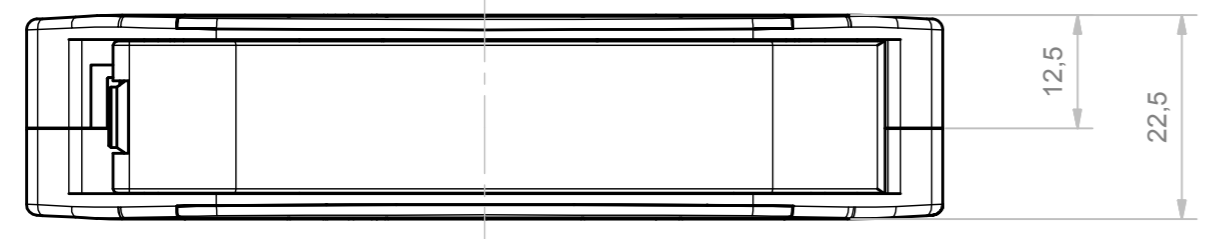

RIF.	Q.TY	DESCRIPTION	DRAWING
1	1	BASE RAILBOX STANDARD 12.5 MM BUS	2.110.00006
2	1	COVER RAILBOX STANDARD 10 MM BUS	2.110.00018
3	1	FRONT HINGED TRANSPARENT PANEL 17 MM	2.110.00016
4	1	ACCESSORY BUS 22,5 MM	2.110.00015
5	1	HOOK RAILBOX FOR CONNECTION BUS	2.110.00010
6	1	SPRING FOR HOOK RAILBOX	2.110.00011

General Tolerance UNI EN 22768/1 Media (m)				
from 0.5 to 3	from 3 to 6	from 6 to 30	from 30 to 120	from 120 to 400
± 0.1	± 0.1	± 0.2	± 0.3	± 0.5

Scale: 1.2	Sheet nr.: 1 / 1	Drawn: N.R.	Checked:	Date: 12/09/2018

Dimension in mm Material: Weight: Cod. Mold:	Description: RAILBOX STANDARD PLUG-IN VERTICAL 22.5 MM BUS RAILBOX STANDARD PLUG-IN VERTICAL 22.5 MM BUS Drawing nr.: 3.110.00004	Rev. 01		
			italtronic www.italtronic.com techcare@italtronic.com