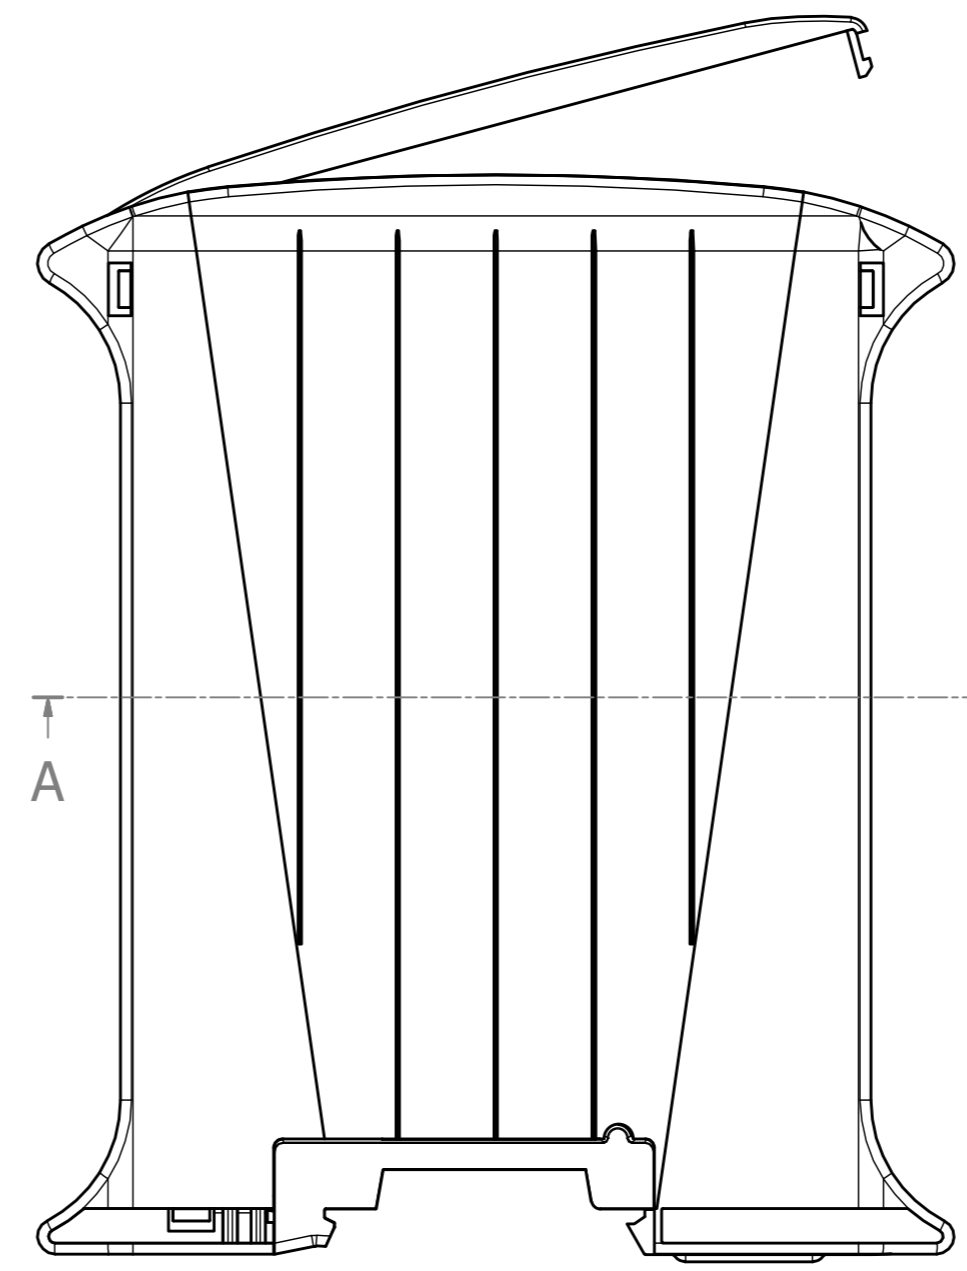

*Italtronic s.r.l. non fornisce il connettore TBUS ma solo la predisposizione del contenitore.
Italtronic s.r.l. does not provide the TBUS connector but only the predisposition of the enclosure.*