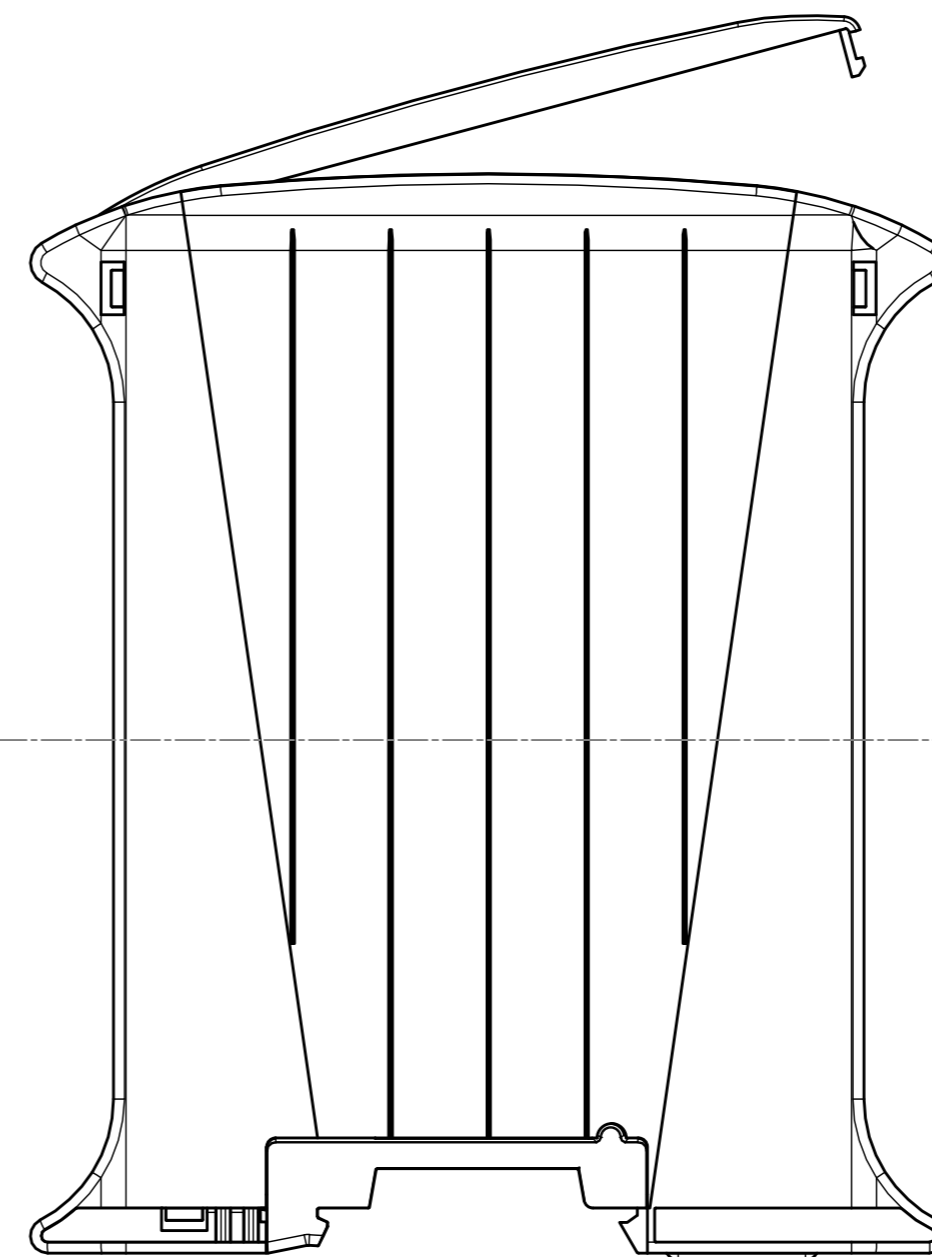

RIF.	Q.TY	DESCRIPTION	DRAWING
1	1	BASE RAILBOX STANDARD 12.5 MM BUS	2.110.00006
2	1	COVER RAILBOX STANDARD 22.5 MM BUS	2.110.00019
3	1	FRONT HINGED TRANSPARENT PANEL 17 MM	2.110.00016
4	1	HOOK RAILBOX FOR CONNECTION BUS	2.110.00010
5	1	SPRING FOR HOOK RAILBOX	2.110.00011
6	2	ACCESSORY BUS 17.5 MM	2.110.00009

General Tolerance UNI EN 22768/1 Media (m)				
from 0.5 to 3	from 3 to 6	from 6 to 30	from 30 to 120	from 120 to 400
±0.1	±0.1	±0.2	±0.3	±0.5
Scale: 1.2	Sheet nr.: 1 / 1	Drawn: N.R.	Checked: F.F.	Date: 12/09/2018
Dimension in mm	Material:	Weight:	Cod. Mold:	Rev.

  www.italtronic.com techcare@italtronic.com	Description:	RAILBOX STANDARD PLUG-IN VERTICAL 35 MM BUS RAILBOX STANDARD PLUG-IN VERTICAL 35 MM BUS	Rev. 01
	Drawing nr.	3.110.00005