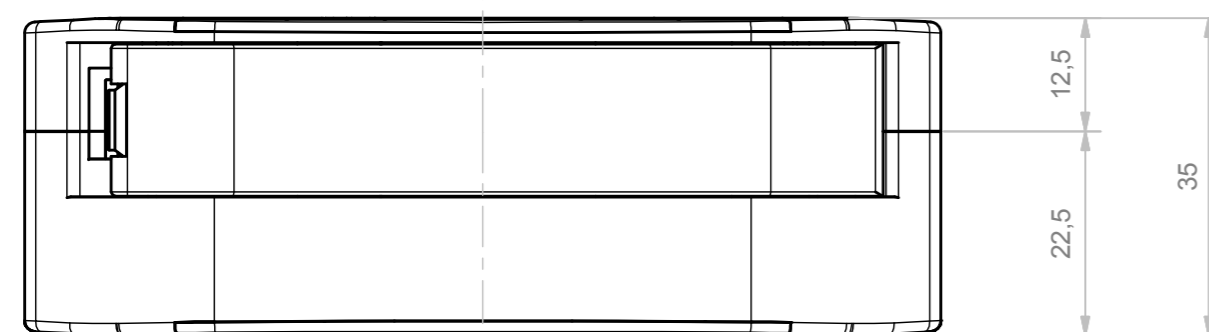

RIF.	Q.TY	DESCRIPTION	DRAWING
1	1	BASE RAILBOX STANDARD 12.5 MM BUS	2.110.00006
2	1	COVER RAILBOX STANDARD 22.5 MM BUS	2.110.00019
3	1	FRONT HINGED TRANSPARENT PANEL 17 MM	2.110.00016
4	1	HOOK RAILBOX FOR CONNECTION BUS	2.110.00010
5	1	SPRING FOR HOOK RAILBOX	2.110.00011
6	2	ACCESSORY BUS 17.5 MM	2.110.00009

General Tolerance UNI EN 22768/1 Media (m)				
from 0.5 to 3	from 3 to 6	from 6 to 30	from 30 to 120	from 120 to 400
±0.1	±0.1	±0.2	±0.3	±0.5
Scale: 1.2	Sheet nr.: 1 / 1	Drawn: N.R.	Checked: F.F.	Date: 12/09/2018
Dimension in mm	Material:	Weight:	Cod. Mold:	Rev.

  www.italtronic.com techcare@italtronic.com	Description:	RAILBOX STANDARD PLUG-IN VERTICAL 35 MM BUS RAILBOX STANDARD PLUG-IN VERTICAL 35 MM BUS	Rev. 01
	Drawing nr.	3.110.00005