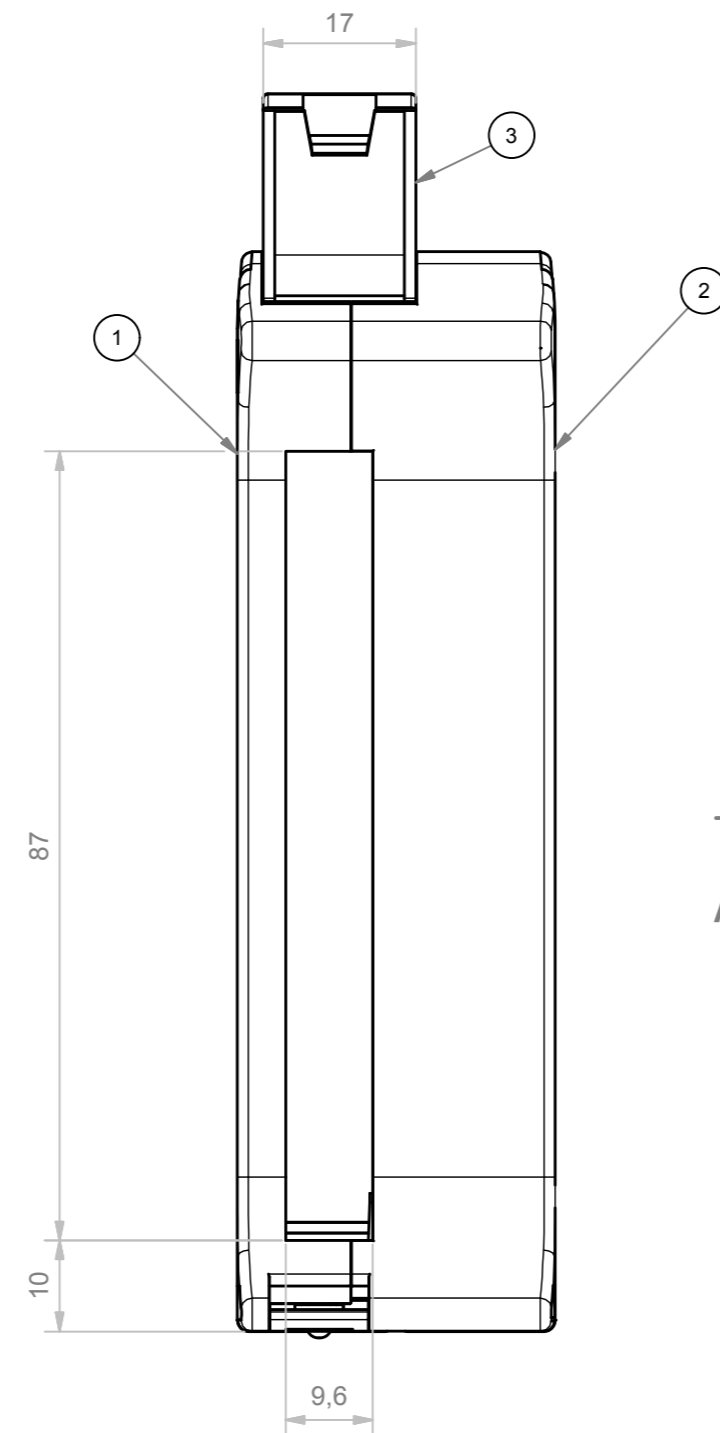

RIF.	Q.TY	DESCRIPTION	DRAWING
1	1	BASE RAILBOX STANDARD 12.5 MM BUS	2.110.00006
2	1	COVER RAILBOX STANDARD 22.5 MM BUS	2.110.00019
3	1	FRONT HINGED TRANSPARENT PANEL 17 MM	2.110.00016
4	1	HOOK RAILBOX FOR CONNECTION BUS	2.110.00010
5	1	SPRING FOR HOOK RAILBOX	2.110.00011
6	2	ACCESSORY BUS 17.5 MM	2.110.00009

General Tolerance UNI EN 22768/1 Media (m)				
from 0.5 to 3	from 3 to 6	from 6 to 30	from 30 to 120	from 120 to 400
±0.1	±0.1	±0.2	±0.3	±0.5
Scale: 1.2	Sheet nr.: 1 / 1	Drawn: N.R.	Checked: F.F.	Date: 12/09/2018
Dimension in mm	Material:	Weight:	Cod. Mold:	Rev.

  www.italtronic.com techcare@italtronic.com	Description:	RAILBOX STANDARD PLUG-IN VERTICAL 35 MM BUS RAILBOX STANDARD PLUG-IN VERTICAL 35 MM BUS	Rev. 01
	Drawing nr.	3.110.00005