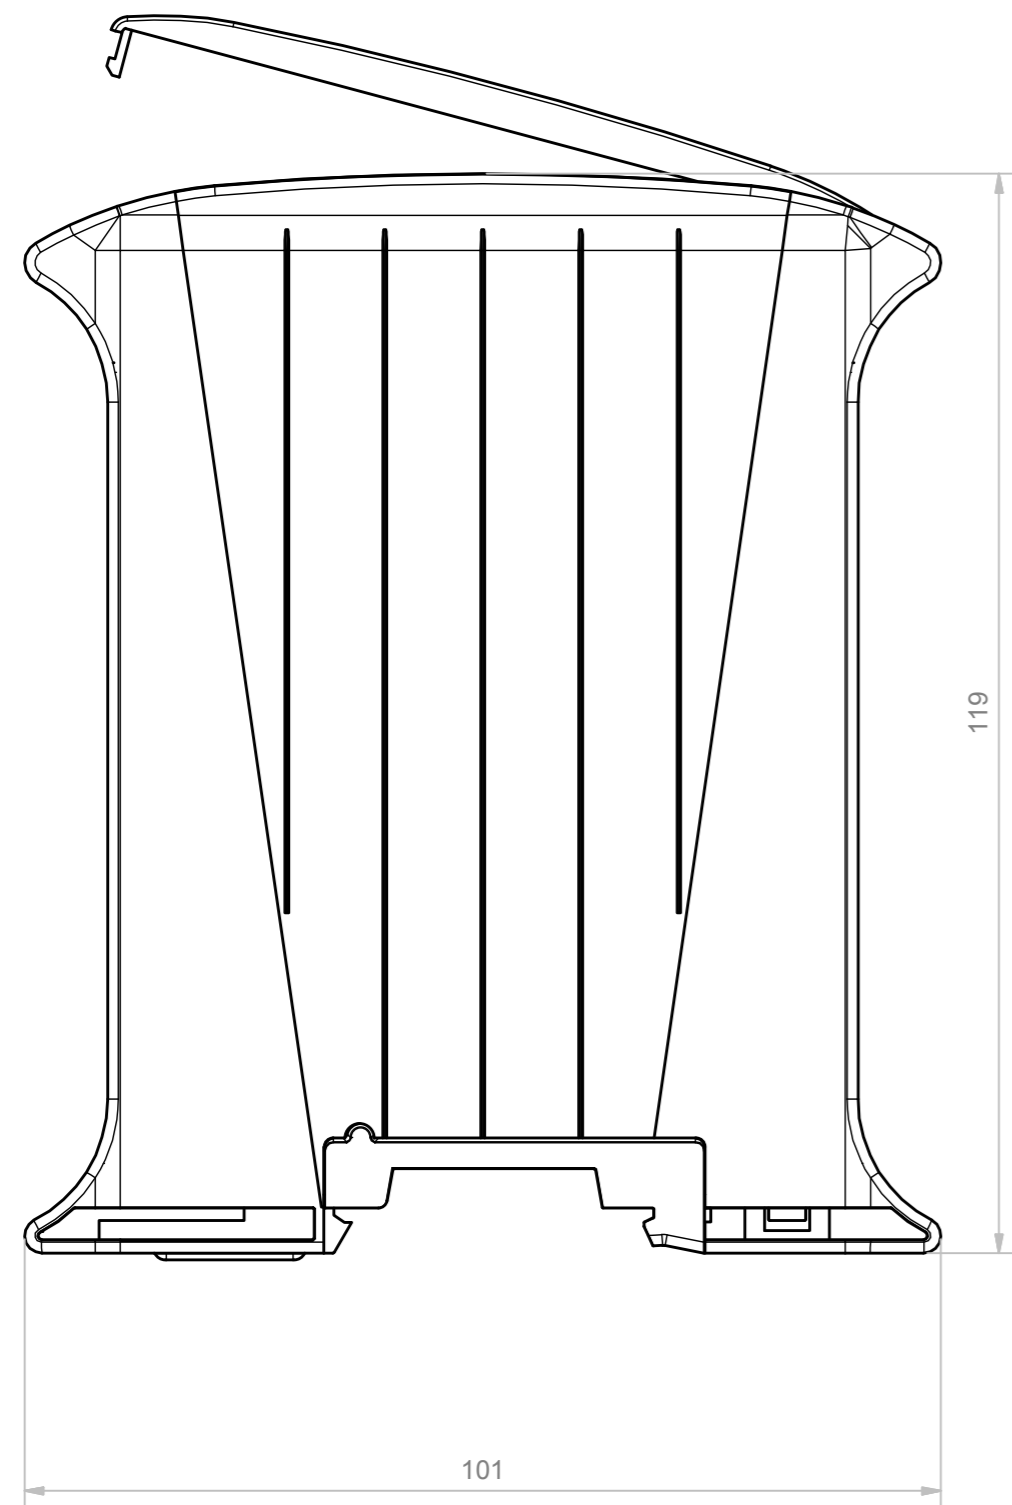

RIF.	Q.TY	DESCRIPTION	DRAWING
1	1	BASE RAILBOX STANDARD 12.5 MM BUS	2.110.00006
2	1	COVER RAILBOX STANDARD 22.5 MM BUS	2.110.00019
3	1	FRONT HINGED TRANSPARENT PANEL 17 MM	2.110.00016
4	1	HOOK RAILBOX FOR CONNECTION BUS	2.110.00010
5	1	SPRING FOR HOOK RAILBOX	2.110.00011
6	2	ACCESSORY BUS 17.5 MM	2.110.00009

General Tolerance UNI EN 22768/1 Media (m)				
from 0.5 to 3	from 3 to 6	from 6 to 30	from 30 to 120	from 120 to 400
±0.1	±0.1	±0.2	±0.3	±0.5
Scale: 1.2	Sheet nr.: 1 / 1	Drawn: N.R.	Checked: F.F.	Date: 12/09/2018
Dimension in mm	Material:	Weight:	Cod. Mold:	Rev.

  www.italtronic.com techcare@italtronic.com	Description:	RAILBOX STANDARD PLUG-IN VERTICAL 35 MM BUS RAILBOX STANDARD PLUG-IN VERTICAL 35 MM BUS	Rev. 01
	Drawing nr.	3.110.00005