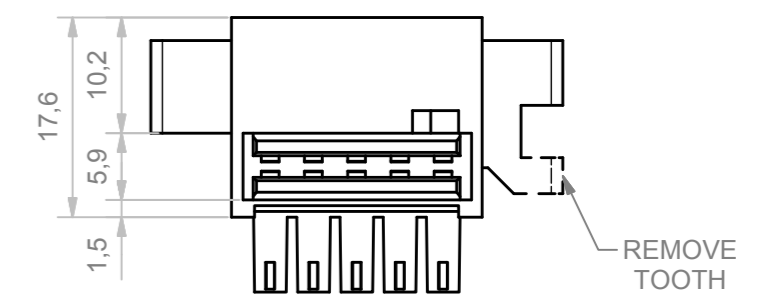

*Italtronic s.r.l. non fornisce il connettore TBUS
ma solo la predisposizione del contenitore.
Italtronic s.r.l. does not provide the TBUS connector b
ut only the predisposition of the enclosure.*