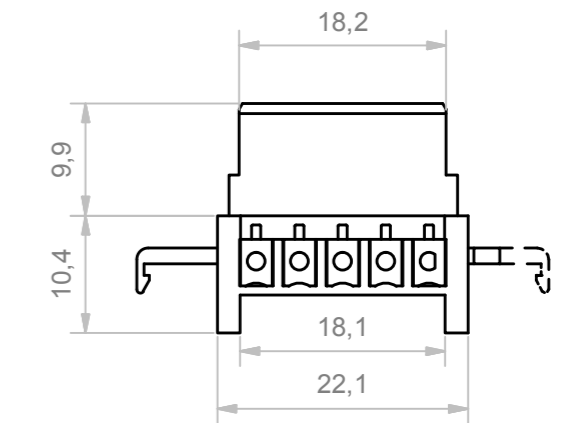

*Italtronic s.r.l. non fornisce il connettore TBUS
ma solo la predisposizione del contenitore.
Italtronic s.r.l. does not provide the TBUS connector b
ut only the predisposition of the enclosure.*