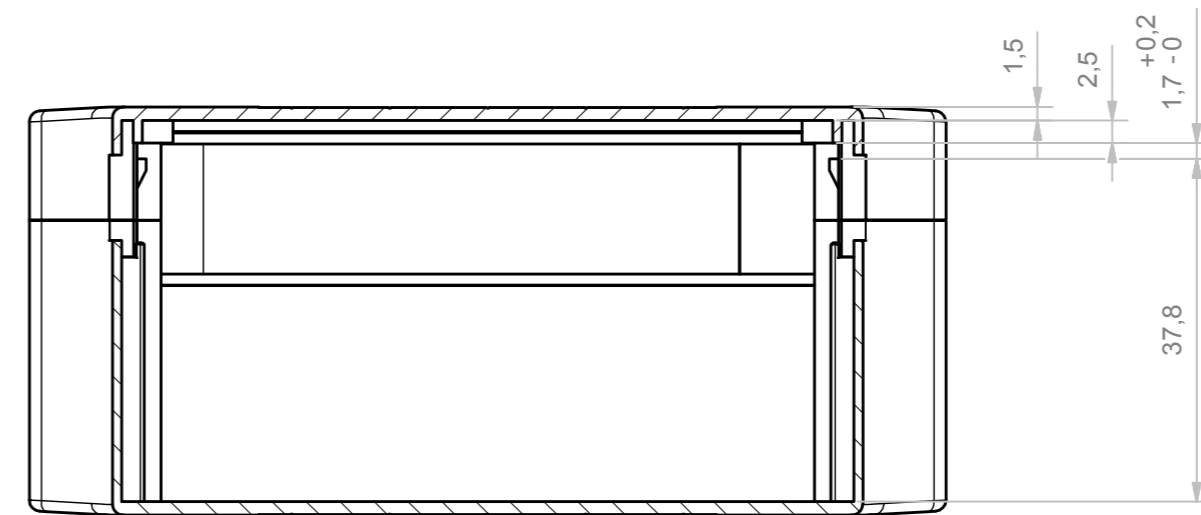

A-A

CONNECTOR TBUS COMPATIBLE

*Italtronic s.r.l. non fornisce il connettore TBUS ma solo la predisposizione del contenitore.
Italtronic s.r.l. does not provide the TBUS connector but only the predisposition of the enclosure.*

RIF.	Q.TY	DESCRIPTION	DRAWING
1	1	BASE RAILBOX STANDARD 12.5 MM BUS	2.110.00006
2	1	COVER RAILBOX STANDARD 32.5 MM BUS	2.110.00020
3	1	FRONT HINGED TRANSPARENT PANEL 17 MM	2.110.00016
4	1	HOOK RAILBOX FOR CONNECTION BUS	2.110.00010
5	1	SPRING FOR HOOK RAILBOX	2.110.00011
6	2	ACCESSORY BUS 22.5 MM	2.110.00015

General Tolerance UNI EN 22768/1 Media (m)				
from 0.5 to 3	from 3 to 6	from 6 to 30	from 30 to 120	from 120 to 400
±0.1	±0.1	±0.2	±0.3	±0.5
Scale: 1.2	Sheet nr.: 1 / 1	Drawn: N.R.	Checked: F.F.	Date: 12/09/2018
Dimension in mm		Material:	Weight:	Cod. Mold:
 www.italtronic.com techcare@italtronic.com		Description: RAILBOX STANDARD PLUG-IN VERTICAL 45 MM BUS RAILBOX STANDARD PLUG-IN VERTICAL 45 MM BUS		Rev. 01
Drawing nr. 3.110.00006				

01 25/09/2018 N.R. Updated cartouche with new code (code passed R-03447-00)