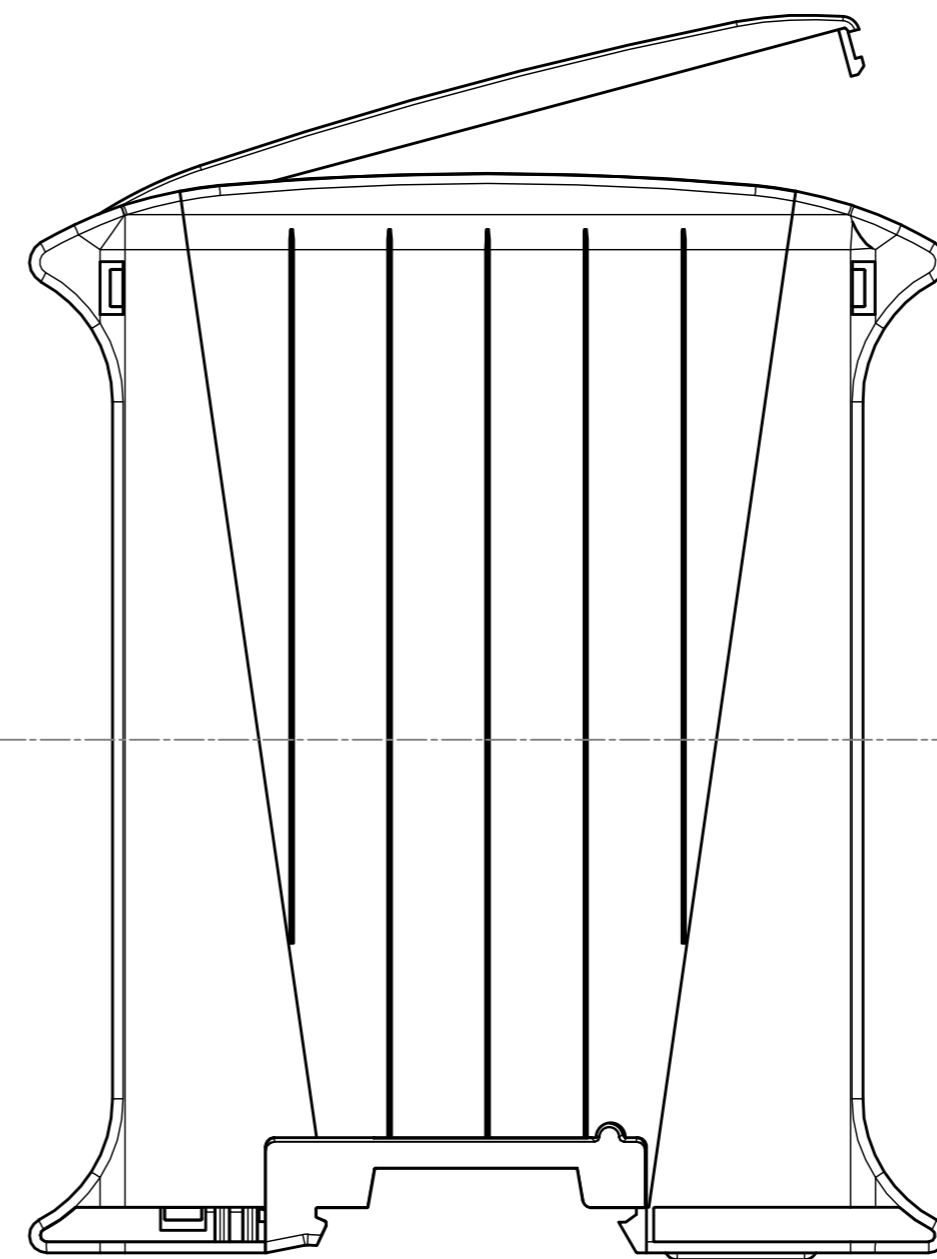

A-A

CONNECTOR TBUS COMPATIBLE

*Italtronic s.r.l. non fornisce il connettore TBUS ma solo la predisposizione del contenitore.
Italtronic s.r.l. does not provide the TBUS connector but only the predisposition of the enclosure.*

RIF.	Q.TY	DESCRIPTION	DRAWING
1	1	BASE RAILBOX STANDARD 12.5 MM BUS	2.110.00006
2	1	COVER RAILBOX STANDARD 32.5 MM BUS	2.110.00020
3	1	FRONT HINGED TRANSPARENT PANEL 17 MM	2.110.00016
4	1	HOOK RAILBOX FOR CONNECTION BUS	2.110.00010
5	1	SPRING FOR HOOK RAILBOX	2.110.00011
6	2	ACCESSORY BUS 22.5 MM	2.110.00015

General Tolerance UNI EN 22768/1 Media (m)				
from 0.5 to 3	from 3 to 6	from 6 to 30	from 30 to 120	from 120 to 400
±0.1	±0.1	±0.2	±0.3	±0.5
Scale: 1.2	Sheet nr.: 1 / 1	Drawn: N.R.	Checked: F.F.	Date: 12/09/2018
Dimension in mm		Material:	Weight:	Cod. Mold:
 www.italtronic.com techcare@italtronic.com		Description: RAILBOX STANDARD PLUG-IN VERTICAL 45 MM BUS RAILBOX STANDARD PLUG-IN VERTICAL 45 MM BUS		Rev. 01
Drawing nr. 3.110.00006				

01 25/09/2018 N.R. Updated cartouche with new code (code passed R-03447-00)