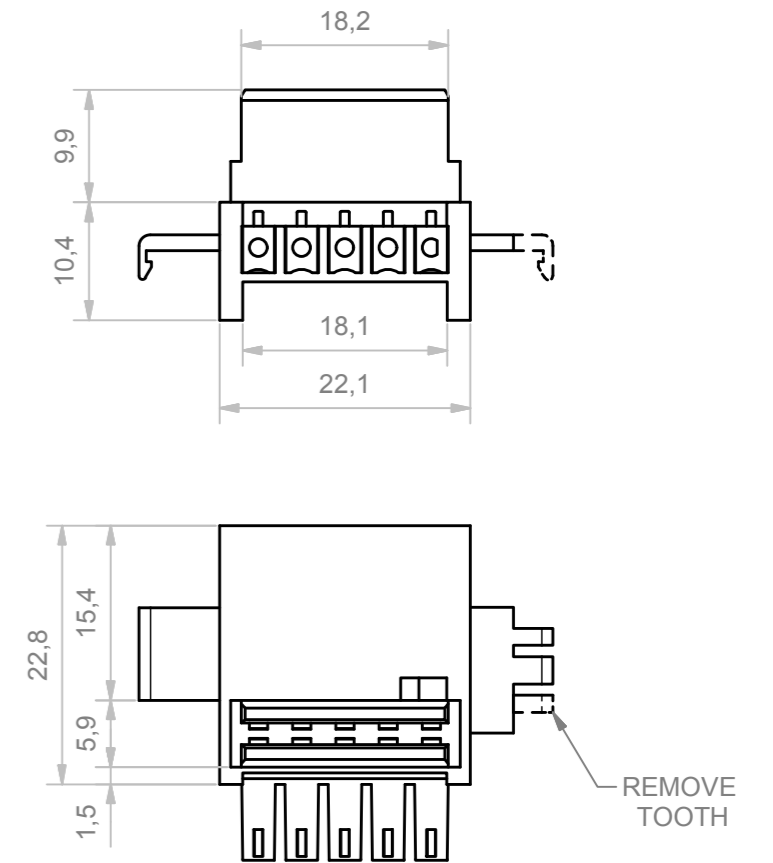

CONNECTOR TBUS COMPATIBLE