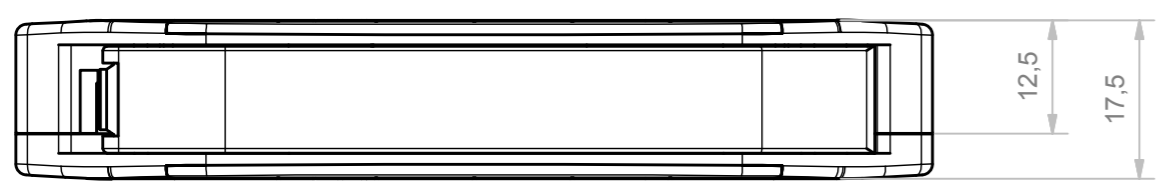

*Italtronic s.r.l. non fornisce il connettore TBUS ma solo la predisposizione del contenitore.
Italtronic s.r.l. does not provide the TBUS connector but only the predisposition of the enclosure.*

RIF.	Q.TY	DESCRIPTION	DRAWING
1	1	BASE RAILBOX STANDARD 12.5 MM BUS	2.110.00006
2	1	COVER RAILBOX STANDARD 5 MM BUS	2.110.00007
3	1	FRONT HINGED TRANSPARENT PANEL 12 MM	2.110.00008
4	1	HOOK RAILBOX FOR CONNECTION BUS	2.110.00010
5	1	SPRING FOR HOOK RAILBOX	2.110.00011
6	1	ACCESSORY BUS 17.5 MM	2.110.00009

General Tolerance UNI EN 22768/1 Media (m)				
from 0.5 to 3	from 3 to 6	from 6 to 30	from 30 to 120	from 120 to 400
±0.1	±0.1	±0.2	±0.3	±0.5
Scale: 0.5	Sheet nr.: 1 / 1	Drawn: N.R.	Checked: F.F.	Date: 10/09/2018
Dimension in mm	Material:	Weight:	Cod. Mold:	Rev. 01
 www.italtronic.com techcare@italtronic.com		Description: RAILBOX STANDARD PLUG-IN VERTICAL 17.5 mm BUS RAILBOX STANDARD PLUG-IN VERTICAL 17.5 mm BUS Drawing nr. 3.110.00002		Rev. 01