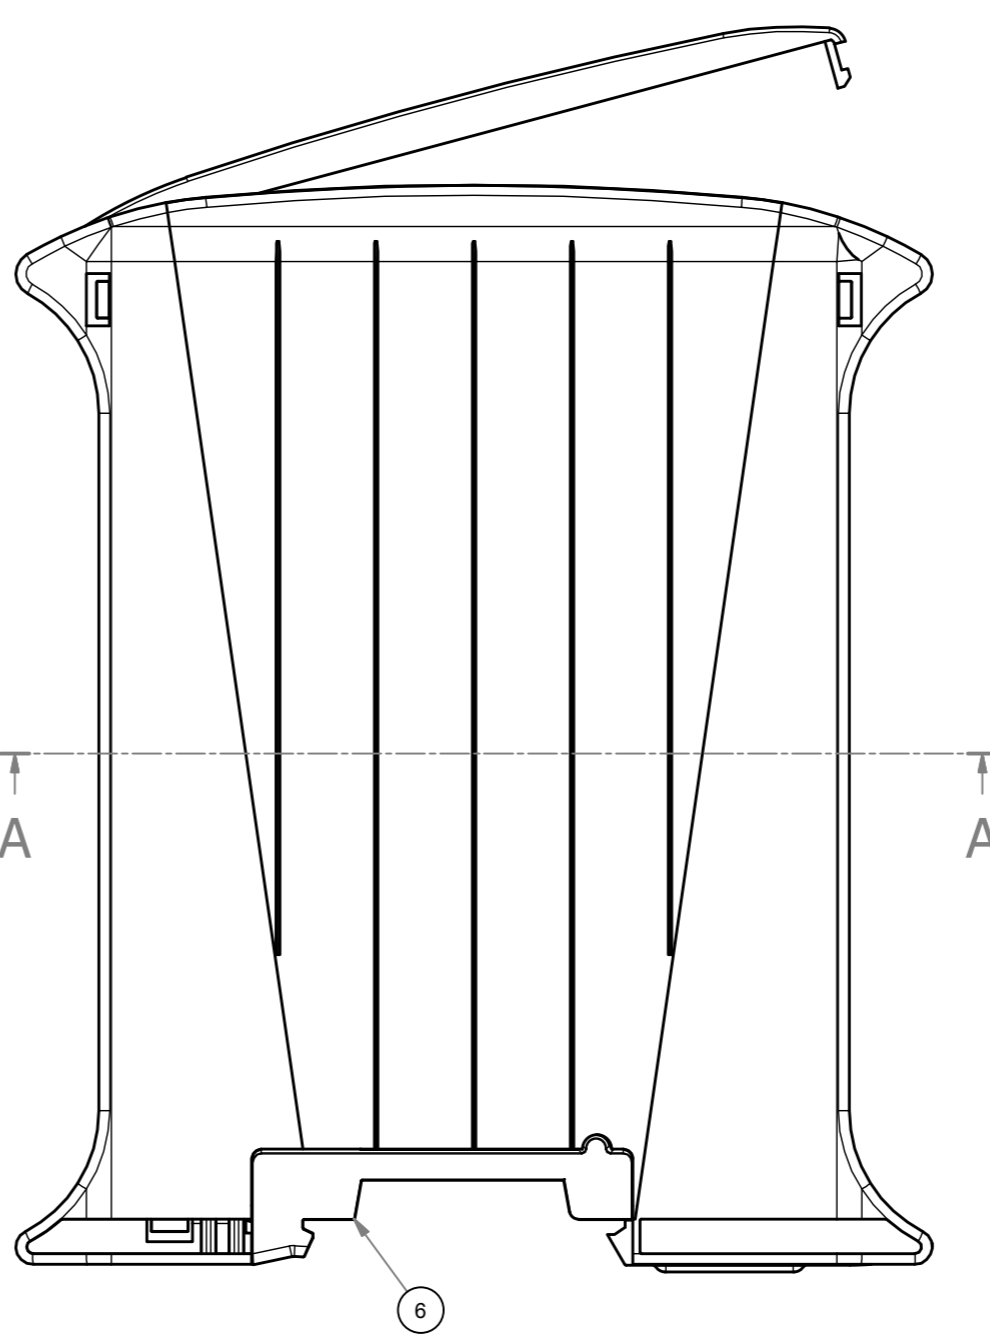

*Italtronic s.r.l. non fornisce il connettore TBUS ma solo la predisposizione del contenitore.
Italtronic s.r.l. does not provide the TBUS connector but only the predisposition of the enclosure.*

RIF.	Q.TY	DESCRIPTION	DRAWING
1	1	BASE RAILBOX STANDARD 12.5 MM BUS	2.110.00006
2	1	COVER RAILBOX STANDARD 5 MM BUS	2.110.00007
3	1	FRONT HINGED TRANSPARENT PANEL 12 MM	2.110.00008
4	1	HOOK RAILBOX FOR CONNECTION BUS	2.110.00010
5	1	SPRING FOR HOOK RAILBOX	2.110.00011
6	1	ACCESSORY BUS 17.5 MM	2.110.00009

General Tolerance UNI EN 22768/1 Media (m)				
from 0.5 to 3	from 3 to 6	from 6 to 30	from 30 to 120	from 120 to 400
±0.1	±0.1	±0.2	±0.3	±0.5
Scale: 0.5	Sheet nr.: 1 / 1	Drawn: N.R.	Checked: F.F.	Date: 10/09/2018
Dimension in mm	Material:	Weight:	Cod. Mold:	Rev. 01
 www.italtronic.com techcare@italtronic.com		Description: RAILBOX STANDARD PLUG-IN VERTICAL 17.5 mm BUS RAILBOX STANDARD PLUG-IN VERTICAL 17.5 mm BUS Drawing nr. 3.110.00002		Rev. 01