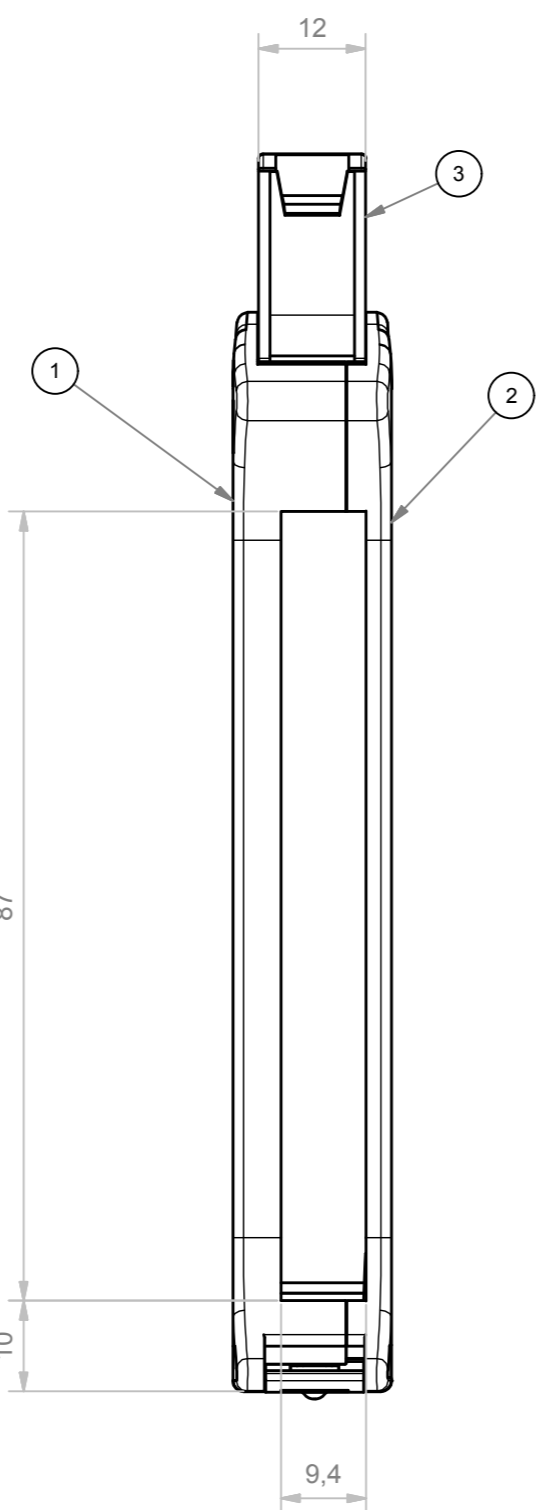

*Italtronic s.r.l. non fornisce il connettore TBUS ma solo la predisposizione del contenitore.
Italtronic s.r.l. does not provide the TBUS connector but only the predisposition of the enclosure.*

RIF.	Q.TY	DESCRIPTION	DRAWING
1	1	BASE RAILBOX STANDARD 12.5 MM BUS	2.110.00006
2	1	COVER RAILBOX STANDARD 5 MM BUS	2.110.00007
3	1	FRONT HINGED TRANSPARENT PANEL 12 MM	2.110.00008
4	1	HOOK RAILBOX FOR CONNECTION BUS	2.110.00010
5	1	SPRING FOR HOOK RAILBOX	2.110.00011
6	1	ACCESSORY BUS 17.5 MM	2.110.00009

General Tolerance UNI EN 22768/1 Media (m)				
from 0.5 to 3	from 3 to 6	from 6 to 30	from 30 to 120	from 120 to 400
±0.1	±0.1	±0.2	±0.3	±0.5
Scale: 0.5	Sheet nr.: 1 / 1	Drawn: N.R.	Checked: F.F.	Date: 10/09/2018
Dimension in mm	Material:	Weight:	Cod. Mold:	Rev. 01
 www.italtronic.com techcare@italtronic.com		Description: RAILBOX STANDARD PLUG-IN VERTICAL 17.5 mm BUS RAILBOX STANDARD PLUG-IN VERTICAL 17.5 mm BUS Drawing nr. 3.110.00002		Rev. 01