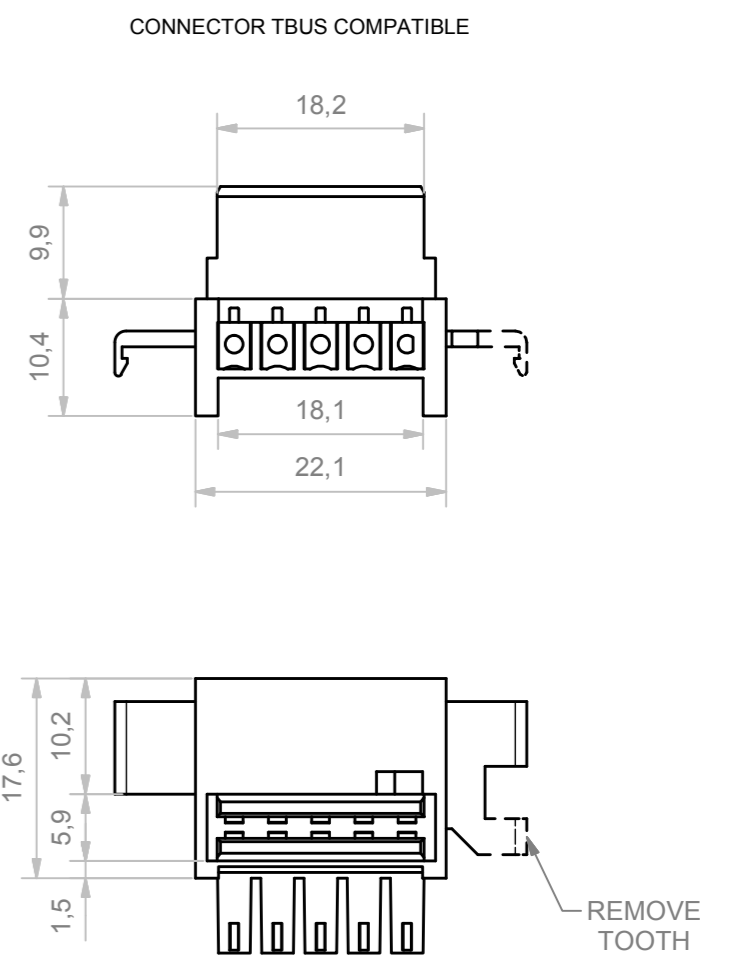

*Italtronic s.r.l. non fornisce il connettore TBUS ma solo la predisposizione del contenitore.
Italtronic s.r.l. does not provide the TBUS connector but only the predisposition of the enclosure.*

RIF.	Q.TY	DESCRIPTION	DRAWING
1	1	BASE RAILBOX STANDARD 12.5 MM BUS	2.110.00006
2	1	COVER RAILBOX STANDARD 5 MM BUS	2.110.00007
3	1	FRONT HINGED TRANSPARENT PANEL 12 MM	2.110.00008
4	1	HOOK RAILBOX FOR CONNECTION BUS	2.110.00010
5	1	SPRING FOR HOOK RAILBOX	2.110.00011
6	1	ACCESSORY BUS 17.5 MM	2.110.00009

General Tolerance UNI EN 22768/1 Media (m)				
from 0.5 to 3	from 3 to 6	from 6 to 30	from 30 to 120	from 120 to 400
±0.1	±0.1	±0.2	±0.3	±0.5
Scale: 0.5	Sheet nr.: 1 / 1	Drawn: N.R.	Checked: F.F.	Date: 10/09/2018
Dimension in mm	Material:	Weight:	Cod. Mold:	Rev. 01
 www.italtronic.com techcare@italtronic.com		Description: RAILBOX STANDARD PLUG-IN VERTICAL 17.5 mm BUS RAILBOX STANDARD PLUG-IN VERTICAL 17.5 mm BUS Drawing nr. 3.110.00002		Rev. 01