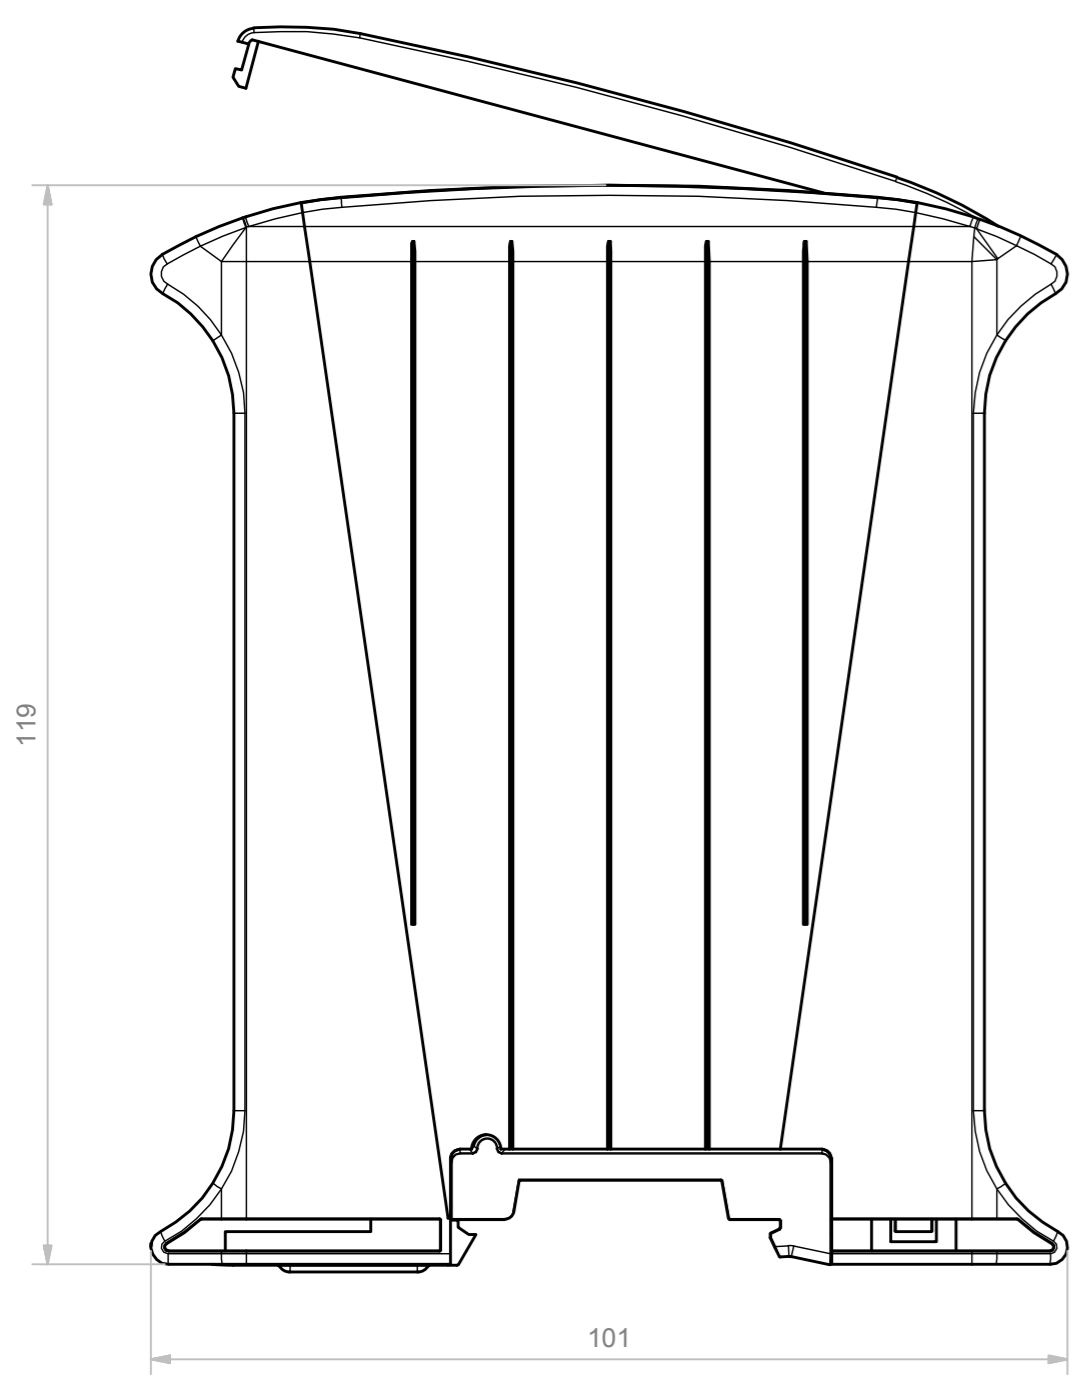

*Italtronic s.r.l. non fornisce il connettore TBUS ma solo la predisposizione del contenitore.
Italtronic s.r.l. does not provide the TBUS connector but only the predisposition of the enclosure.*

RIF.	Q.TY	DESCRIPTION	DRAWING
1	1	BASE RAILBOX STANDARD 12.5 MM BUS	2.110.00006
2	1	COVER RAILBOX STANDARD 5 MM BUS	2.110.00007
3	1	FRONT HINGED TRANSPARENT PANEL 12 MM	2.110.00008
4	1	HOOK RAILBOX FOR CONNECTION BUS	2.110.00010
5	1	SPRING FOR HOOK RAILBOX	2.110.00011
6	1	ACCESSORY BUS 17.5 MM	2.110.00009

General Tolerance UNI EN 22768/1 Media (m)				
from 0.5 to 3	from 3 to 6	from 6 to 30	from 30 to 120	from 120 to 400
±0.1	±0.1	±0.2	±0.3	±0.5
Scale: 0.5	Sheet nr.: 1 / 1	Drawn: N.R.	Checked: F.F.	Date: 10/09/2018
Dimension in mm	Material:	Weight:	Cod. Mold:	Rev. 01
 www.italtronic.com techcare@italtronic.com		Description: RAILBOX STANDARD PLUG-IN VERTICAL 17.5 mm BUS RAILBOX STANDARD PLUG-IN VERTICAL 17.5 mm BUS Drawing nr. 3.110.00002		Rev. 01