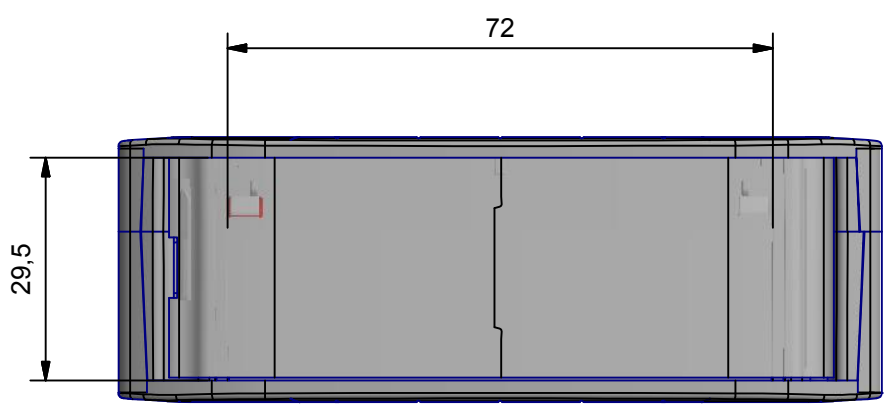

A-A (1:1)

| COMPONENTS LIST | | | | |
|-----------------|------|---|---------------------|-------------------|
| RIF. | Q.TY | DESCRIPTION | CODE | |
| 1 | 1 | BASE RAILBOX COMPACT | R-04170 | |
| 2 | 1 | AGGANCIAMENTO RAILBOX - HOOK RAILBOX | R-00249 | |
| 5 | 1 | MOLLA - SPRING | P10000000M | |
| 7 | 1 | COPERCHIO RAILBOX COMPACT 22.5 mm - COVER RAILBOX COMPACT 22.5 mm | R-04176 | |
| 8 | 1 | SPORTELLO FRONTALE TRASPARENTE 29mm - 29mm FRONT HINGED TRANSPARENT | R-02889 | |
| | | Da 0,5 a 3 | Oltre 3 fino a 6 | Oltre 6 fino a 30 |
| | | ± 0,1 | ± 0,1 | ± 0,2 |
| | | | Oltre 30 fino a 120 | Oltre 120 |
| | | | ± 0,3 | ± 0,5 |

| | | | | |
|--|-----------------|-------------|-------------------------------------|------------------------------------|
| RESERVED PROPERTY The present drawing cannot be reproduced or communicated to 3d parties, even partially, without the authorization of ITALTRONIC Srl. Italtronic reserves to protect its own rights according to the law. | Dimension in mm | SHEET NR. | DRAWING BY | GENERAL TOLERANCE |
| | | 1 / 1 | Manual modification are not allowed | UNI EN 22768/1 Media (m) |
| Date: | 14/02/2013 | Replace nr. | | |
| Drawed: | Rigato N. | Checked: | Dalla Montà D. | Scale: |