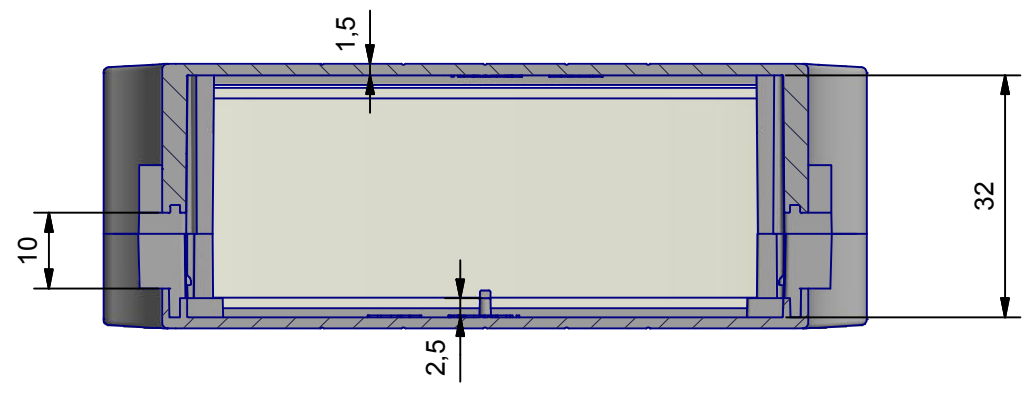

A-A (1:1)

| COMPONENTS LIST | | | | |
|-----------------|------|---|---------------------|-------------------|
| RIF. | Q.TY | DESCRIPTION | CODE | |
| 1 | 1 | BASE RAILBOX COMPACT | R-04170 | |
| 2 | 1 | AGGANCIAMENTO RAILBOX - HOOK RAILBOX | R-00249 | |
| 5 | 1 | MOLLA - SPRING | P10000000M | |
| 7 | 1 | COPERCHIO RAILBOX COMPACT 22.5 mm - COVER RAILBOX COMPACT 22.5 mm | R-04176 | |
| 8 | 1 | SPORTELLO FRONTALE TRASPARENTE 29mm - 29mm FRONT HINGED TRANSPARENT | R-02889 | |
| | | Da 0,5 a 3 | Oltre 3 fino a 6 | Oltre 6 fino a 30 |
| | | ± 0,1 | ± 0,1 | ± 0,2 |
| | | | Oltre 30 fino a 120 | Oltre 120 |
| | | | ± 0,3 | ± 0,5 |

| | | | | |
|--|-----------------|-------------|-------------------------------------|------------------------------------|
| RESERVED PROPERTY The present drawing cannot be reproduced or communicated to 3d parties, even partially, without the authorization of ITALTRONIC Srl. Italtronic reserves to protect its own rights according to the law. | Dimension in mm | SHEET NR. | DRAWING BY | GENERAL TOLERANCE |
| | | 1 / 1 | Manual modification are not allowed | UNI EN 22768/1 Media (m) |
| Date: | 14/02/2013 | Replace nr. | | |
| Drawed: | Rigato N. | Checked: | Dalla Montà D. | Scale: |