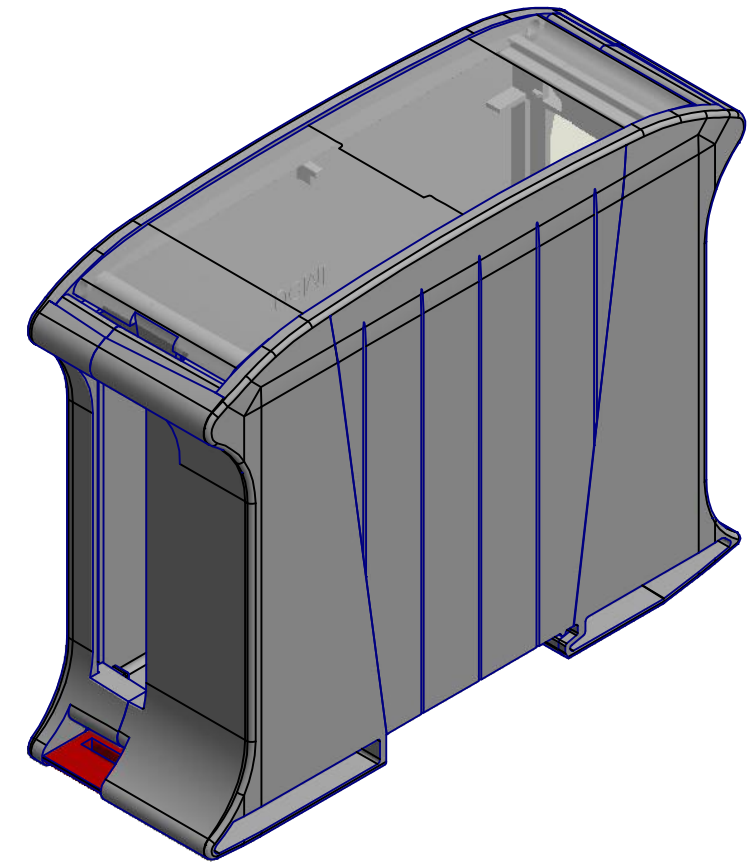

A-A (1:1)

| COMPONENTS LIST | | | | |
|-----------------|------|---|---------------------|-------------------|
| RIF. | Q.TY | DESCRIPTION | CODE | |
| 1 | 1 | BASE RAILBOX COMPACT | R-04170 | |
| 2 | 1 | AGGANCIAMENTO RAILBOX - HOOK RAILBOX | R-00249 | |
| 5 | 1 | MOLLA - SPRING | P10000000M | |
| 7 | 1 | COPERCHIO RAILBOX COMPACT 22.5 mm - COVER RAILBOX COMPACT 22.5 mm | R-04176 | |
| 8 | 1 | SPORTELLO FRONTALE TRASPARENTE 29mm - 29mm FRONT HINGED TRANSPARENT | R-02889 | |
| | | Da 0,5 a 3 | Oltre 3 fino a 6 | Oltre 6 fino a 30 |
| | | ± 0,1 | ± 0,1 | ± 0,2 |
| | | | Oltre 30 fino a 120 | Oltre 120 |
| | | | ± 0,3 | ± 0,5 |

| | | | | |
|--|-----------------|-------------|-------------------------------------|------------------------------------|
| RESERVED PROPERTY The present drawing cannot be reproduced or communicated to 3d parties, even partially, without the authorization of ITALTRONIC Srl. Italtronic reserves to protect its own rights according to the law. | Dimension in mm | SHEET NR. | DRAWING BY | GENERAL TOLERANCE |
| | | 1 / 1 | Manual modification are not allowed | UNI EN 22768/1 Media (m) |
| Date: | 14/02/2013 | Replace nr. | | |
| Drawed: | Rigato N. | Checked: | Dalla Montà D. | Scale: |

| | | | | |
|----------------------|---|---|---|---|
| 5 | 4 | 3 | 2 | 1 |
| Revision description | | | | |

UN PARTNER PER IL FUTURO

Denomination:

Contenitore completo Railbox Compact 35 mm

35 mm complete enclosure Railbox Compact