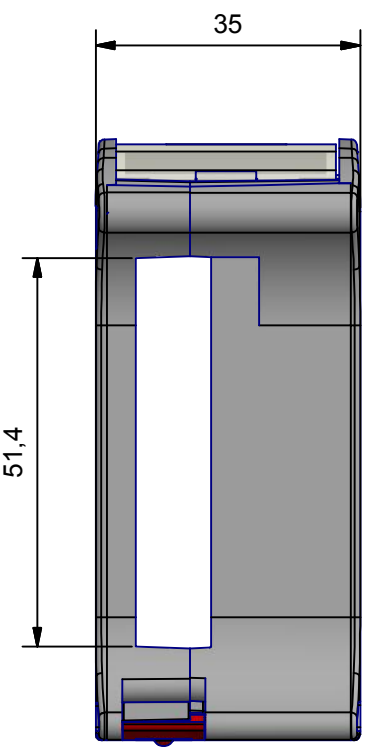

A-A (1:1)

| COMPONENTS LIST | | | | |
|-----------------|------|---|---------------------|-------------------|
| RIF. | Q.TY | DESCRIPTION | CODE | |
| 1 | 1 | BASE RAILBOX COMPACT | R-04170 | |
| 2 | 1 | AGGANCIAMENTO RAILBOX - HOOK RAILBOX | R-00249 | |
| 5 | 1 | MOLLA - SPRING | P10000000M | |
| 7 | 1 | COPERCHIO RAILBOX COMPACT 22.5 mm - COVER RAILBOX COMPACT 22.5 mm | R-04176 | |
| 8 | 1 | SPORTELLO FRONTALE TRASPARENTE 29mm - 29mm FRONT HINGED TRANSPARENT | R-02889 | |
| | | Da 0,5 a 3 | Oltre 3 fino a 6 | Oltre 6 fino a 30 |
| | | ± 0,1 | ± 0,1 | ± 0,2 |
| | | | Oltre 30 fino a 120 | Oltre 120 |
| | | | ± 0,3 | ± 0,5 |

| | | | | |
|--|-----------------|-------------|-------------------------------------|------------------------------------|
| RESERVED PROPERTY The present drawing cannot be reproduced or communicated to 3d parties, even partially, without the authorization of ITALTRONIC Srl. Italtronic reserves to protect its own rights according to the law. | Dimension in mm | SHEET NR. | DRAWING BY | GENERAL TOLERANCE |
| | | 1 / 1 | Manual modification are not allowed | UNI EN 22768/1 Media (m) |
| Date: | 14/02/2013 | Replace nr. | | |
| Drawed: | Rigato N. | Checked: | Dalla Montà D. | Scale: |