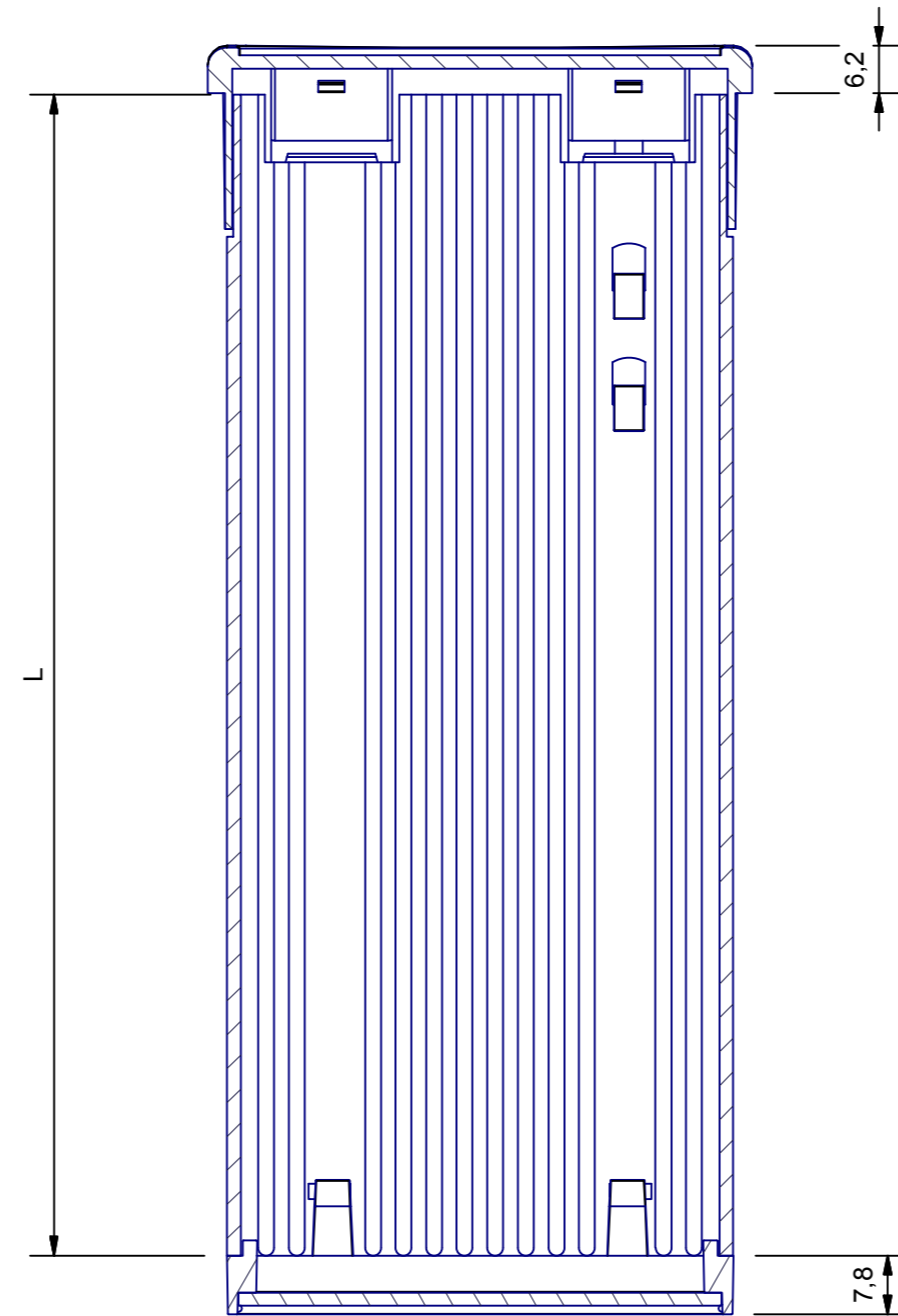

A-A (1:1)

VERSIONS	L
72x72 XT L57	57 mm
72x72 XT L75	75 mm
72x72 XT L100	100 mm
72x72 XT L124	124 mm
72x72 XT LXXX	136 mm Max

COMPONENTS LIST				
RIF.	Q.TY	DESCRIPTION	CODE	
1	1	Corp. Cont. 72x72 XT - Body enclosure 72x72 XT	I-01136	
2	1	Cornice anteriore 72x72 - Front frame 72x72	I-01137	
3	2	Agganci in plastica INCABOX - Plastic fixing INCABOX	I-00769	
4	1	Cornice posteriore 72x72 - Rear frame 72x72	I-01220	
Da 0,5 a 3		Oltre 3 fino a 6	Oltre 6 fino a 30	Oltre 30 fino a 120
± 0,1		± 0,1	± 0,2	± 0,3
RESERVED PROPERTY		Dimension in mm	SHEET NR.	DRAWING BY
The present drawing cannot be reproduced or communicated to 3d parties, even partially, without the authorization of ITALTRONIC Srl. Italtronic reserves to protect its own rights according to the law.		1 / 1	1 / 1	Manual modification are not allowed
Date: 07/06/2013		Replace nr.		GENERAL TOLERANCE
Drawn: Rigato N.		Checked: Dalla Montà D.		UNI EN 22768/1
		Scale:		Media (m)
				5 4 3 2 1
				Revision description

Denomination:
Contenitore completo INCABOX 72x72 XT
 Complete enclosure INCABOX 72x72 XT

ITALTRONIC S.R.L.
 VIA AUSTRIA 25/D 35127
 PADOVA - ITALY
www.italtronic.com

Drawing nr.
I-04808-00

X-ON Electronics