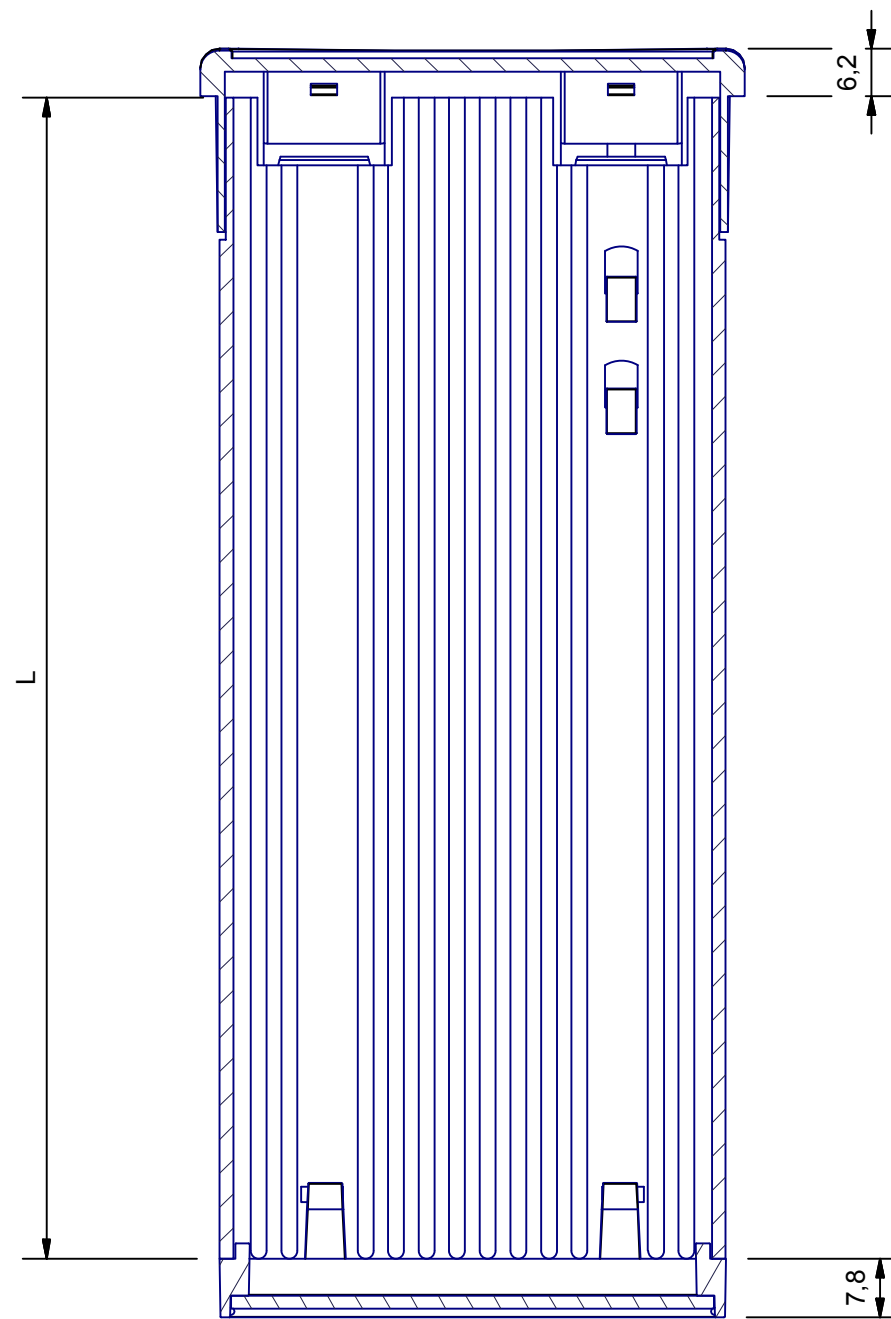

A-A (1:1)

VERSIONS	L
72x72 XT L57	57 mm
72x72 XT L75	75 mm
72x72 XT L100	100 mm
72x72 XT L124	124 mm
72x72 XT LXXX	136 mm Max

COMPONENTS LIST				
RIF.	Q.TY	DESCRIPTION	CODE	
1	1	Corp. Cont. 72x72 XT - Body enclosure 72x72 XT	I-01136	
2	1	Cornice anteriore 72x72 - Front frame 72x72	I-01137	
3	2	Agganci in plastica INCABOX - Plastic fixing INCABOX	I-00769	
4	1	Cornice posteriore 72x72 - Rear frame 72x72	I-01220	

Da 0,5 a 3	Oltre 3 fino a 6	Oltre 6 fino a 30	Oltre 30 fino a 120	Oltre 120
± 0,1	± 0,1	± 0,2	± 0,3	± 0,5

RESERVED PROPERTY The present drawing cannot be reproduced or communicated to 3d parties, even partially, without the authorization of ITALTRONIC Srl. Italtronic reserves to protect its own rights according to the law.	Dimension in mm	SHEET NR. 1 / 1	DRAWING BY Manual modification are not allowed	GENERAL TOLERANCE UNI EN 22768/1 Media (m)	5 4 3 2 1

Drawn: Rigato N.	Checked: Dalla Montà D.	Scale:	Revision description
------------------	-------------------------	--------	----------------------

 UN PARTNER PER IL FUTURO	Denomination: Contenitore completo INCABOX 72x72 XT
	Complete enclosure INCABOX 72x72 XT
 ITALTRONIC S.R.L. VIA AUSTRIA 25/D 35127 PADOVA - ITALY www.italtronic.com	Drawing nr. I-04808-00