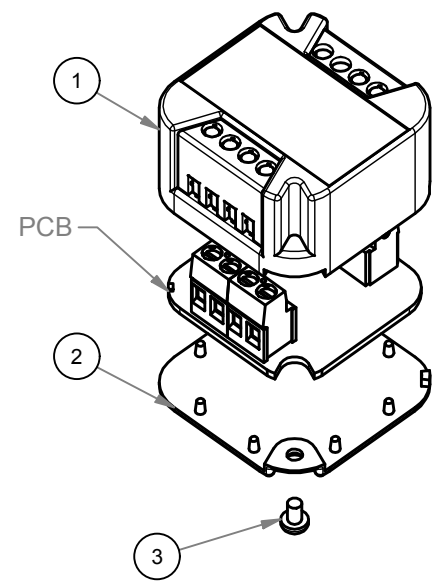

A-A (1:1)

TERMINALS
(SAURO MSM_005)

RIF.	Q.TY	DESCRIPTION	DRAWING
1	1	COVER ENCLOSURE CBOX EURO INT 25MM	2_040_00001
2	1	BASE ENCLOSURE CBOX EURO INT 25MM	2_040_00002
3	2	SCREW 2,9 x 4,5 TC+	8_100_00004

General Tolerance UNI EN 22768/1 Media (m)				
from 0.5 to 3	from 3 to 6	from 6 to 30	from 30 to 120	from 120 to 400
± 0.1	± 0.1	± 0.2	± 0.3	± 0.5
Scale: 1:1	Sheet nr.: RIM.1	Drawn:	Checked:	Date: 12/02/2020
Material:			Weight: -	Cod. Mold: --

italtronic
enclosures for electronics
italtronic.com

Description:
CBOX INT EURO 25 mm CON VITI
CBOX EURO INT 25 mm WITH SCREWS

Drawing nr. **3_040_00001**

Revision description

Rev. **01**

12/03/2020 R.N. Updated cartouche with new code (code passed V-01607-01)