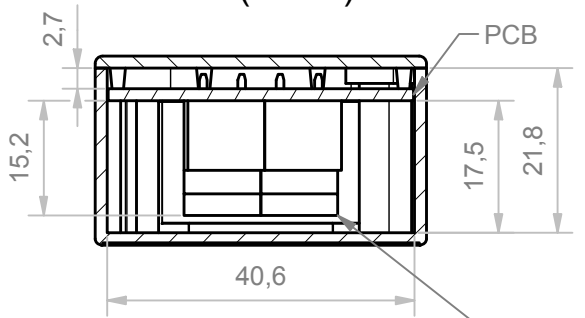

A-A (1:1)

TERMINALS
(SAURO MSM_005)

RIF.	Q.TY	DESCRIPTION	DRAWING
1	1	COVER ENCLOSURE CBOX EURO INT 25MM	2_040_00001
2	1	BASE ENCLOSURE CBOX EURO INT 25MM	2_040_00002
3	2	SCREW 2,9 x 4,5 TC+	8_100_00004

General Tolerance UNI EN 22768/1 Media (m)				
from 0.5 to 3	from 3 to 6	from 6 to 30	from 30 to 120	from 120 to 400
± 0.1	± 0.1	± 0.2	± 0.3	± 0.5
Scale: 1:1	Sheet nr.: RIM.1	Drawn:	Checked:	Date: 12/02/2020
Material:			Weight: -	Cod. Mold: --

italtronic
enclosures for electronics
italtronic.com

Description:
CBOX INT EURO 25 mm CON VITI
CBOX EURO INT 25 mm WITH SCREWS

Drawing nr. **3_040_00001**

Revision description

Rev. **01**

12/03/2020 R.N. Updated cartouche with new code (code passed V-01607-01)