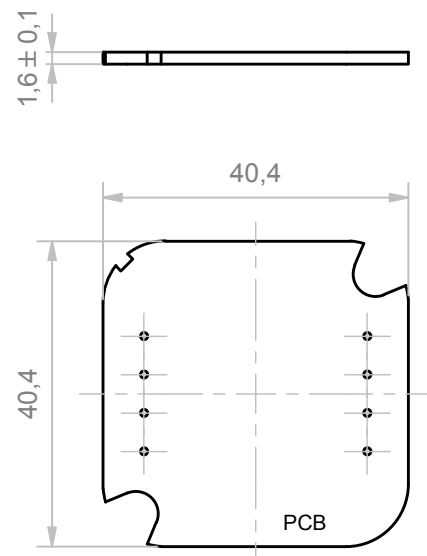

A-A (1:1)

TERMINALS
(SAURO MSM_005)

RIF.	Q.TY	DESCRIPTION	DRAWING
1	1	COVER ENCLOSURE CBOX EURO INT 25MM	2_040_00001
2	1	BASE ENCLOSURE CBOX EURO INT 25MM	2_040_00002
3	2	SCREW 2,9 x 4,5 TC+	8_100_00004

General Tolerance UNI EN 22768/1 Media (m)				
from 0.5 to 3	from 3 to 6	from 6 to 30	from 30 to 120	from 120 to 400
± 0.1	± 0.1	± 0.2	± 0.3	± 0.5
Scale: 1:1	Sheet nr.: RIM.1	Drawn:	Checked:	Date: 12/02/2020
Material:			Weight: -	Cod. Mold: --

italtronic
enclosures for electronics
italtronic.com

Description:
CBOX INT EURO 25 mm CON VITI
CBOX EURO INT 25 mm WITH SCREWS

Drawing nr. **3_040_00001**

Revision description

Rev. **01**

12/03/2020 R.N. Updated cartouche with new code (code passed V-01607-01)