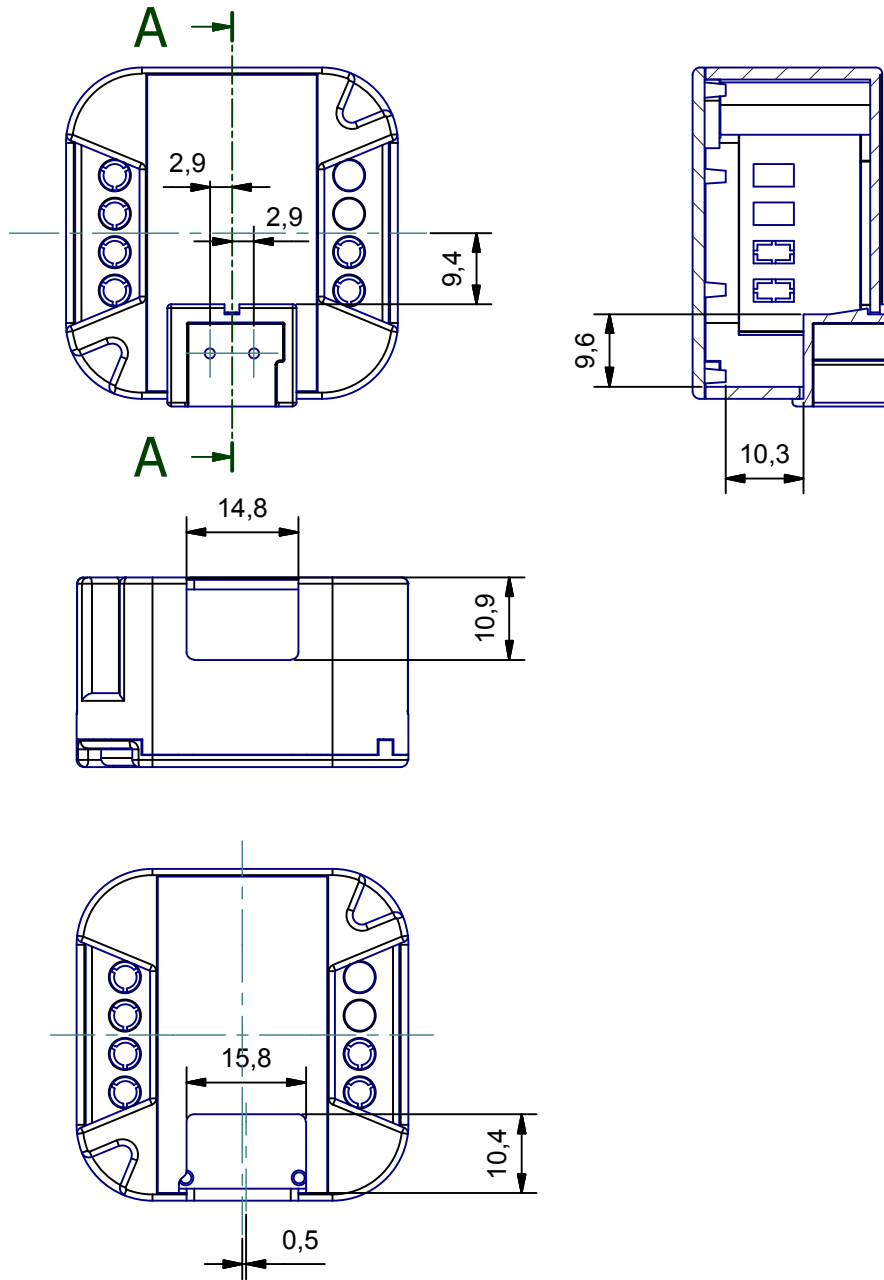

A-A (1:1)

Da 0,5 a 3	Oltre 3 fino a 6	Oltre 6 fino a 30	Oltre 30 fino a 120	Oltre 120
± 0,1	± 0,1	± 0,2	± 0,3	± 0,5

RESERVED PROPERTY The present drawing cannot be reproduced or communicated to 3d parties, even partially, without the authorization of ITALTRONIC Srl. Italtronic reserves to protect its own rights according to the law.	Dimension in mm	SHEET NR. 1 / 1	DRAWING BY Manual modification are not allowed	GENERAL TOLERANCE UNI EN 22768/1 Media (m)	5 4 3 2 1
	Date: 24/02/2014	Replace nr.	Scale:	Revision description	
Drawed: Rigato N.	Checked: Dalla Montà D.				