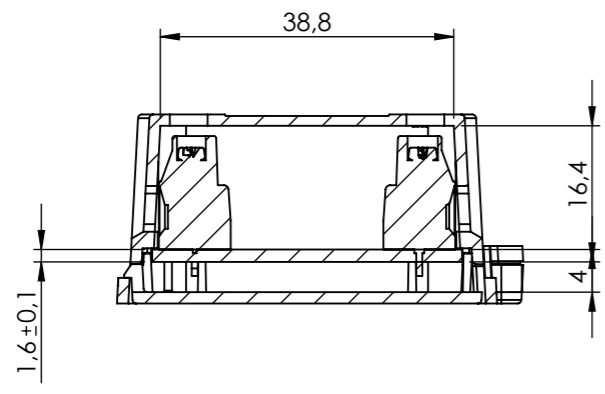

RIF.	Q.TY	DRAWING	DESCRIPTION
1	1	2_040_00006	BASE CBOX EURO INT D60
2	1	2_040_00008	COVER CBOX EURO INT H25 5 POLES

SECTION Q-Q
SCALE 1 : 1

DETAIL V

W X

DETAIL X

SECTION T-T
SCALE 1 : 1

Screws for pressed wood or chipboard d2.5 mm for dowel fixing to wall

Self-tapping screws countersunk head d2.9x6.5

DETAIL Z

DETAIL Y

Z

General Tolerance UNI EN 22768/1 Media (m)				
from 0.5 to 3	from 3 to 6	from 6 to 30	from 30 to 120	from 120 to 400
± 0.1	± 0.1	± 0.2	± 0.3	± 0.5
Scale: 2:1	Sheet nr.: 1/1	Drawn: R.N.	Checked: R.N.	Date: 29/01/2021
Material:	Weight: gr	Cod. Mold: --		
Dimension in mm		Description: CONTENITORE CBOX EURO D60 H25 5 POLI ENCLOSURE CBOX INT EURO D60 H25 5 POLES		
 enclosures for electronics italtronic.com		Drawing nr. 3_040_00005		Rev.