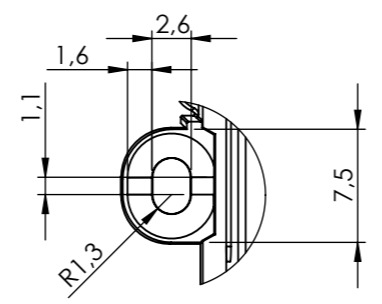

RIF.	Q.TY	DRAWING	DESCRIPTION
1	1	2_040_00006	BASE CBOX EURO INT D60
2	1	2_040_00008	COVER CBOX EURO INT H25 5 POLES

SECTION Q-Q
SCALE 1 : 1

DETAIL V

W X

DETAIL X

SECTION T-T
SCALE 1 : 1

Screws for pressed wood or chipboard d2.5 mm for dowel fixing to wall

Self-tapping screws countersunk head d2.9x6.5

DETAIL Z

DETAIL Y

Z

General Tolerance UNI EN 22768/1 Media (m)				
from 0.5 to 3	from 3 to 6	from 6 to 30	from 30 to 120	from 120 to 400
± 0.1	± 0.1	± 0.2	± 0.3	± 0.5
Scale: 2:1	Sheet nr.: 1/1	Drawn: R.N.	Checked: R.N.	Date: 29/01/2021
Material:	Weight: gr	Cod. Mold: --		
Dimension in mm		Description: CONTENITORE CBOX EURO D60 H25 5 POLI ENCLOSURE CBOX INT EURO D60 H25 5 POLES		
 enclosures for electronics italtronic.com		Drawing nr. 3_040_00005		Rev.