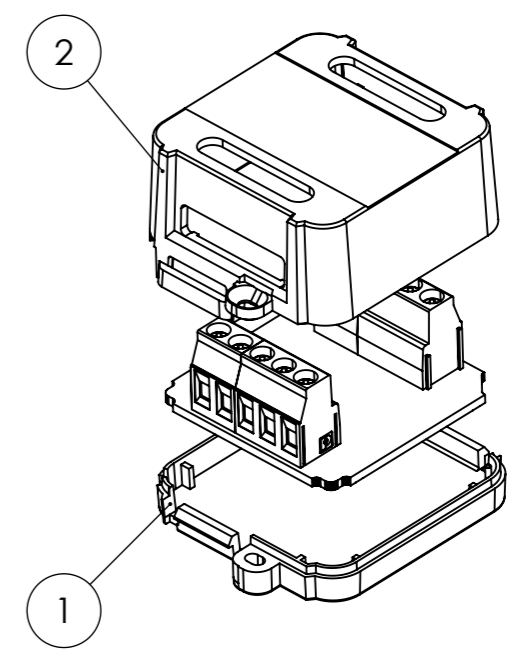

RIF.	Q.TY	DRAWING	DESCRIPTION
1	1	2_040_00006	BASE CBOX EURO INT D60
2	1	2_040_00008	COVER CBOX EURO INT H25 5 POLES

SECTION Q-Q
SCALE 1 : 1

DETAIL V

W X

DETAIL X

SECTION T-T
SCALE 1 : 1

Screws for pressed wood or chipboard d2.5 mm for dowel fixing to wall

Self-tapping screws countersunk head d2.9x6.5

DETAIL Z

DETAIL Y

Z

General Tolerance UNI EN 22768/1 Media (m)				
from 0.5 to 3	from 3 to 6	from 6 to 30	from 30 to 120	from 120 to 400
± 0.1	± 0.1	± 0.2	± 0.3	± 0.5
Scale: 2:1	Sheet nr.: 1/1	Drawn: R.N.	Checked: R.N.	Date: 29/01/2021
Material:	Weight: gr	Cod. Mold: --		
Dimension in mm		Description: CONTENITORE CBOX EURO D60 H25 5 POLI ENCLOSURE CBOX INT EURO D60 H25 5 POLES		
 enclosures for electronics italtronic.com		Drawing nr. 3_040_00005		Rev.