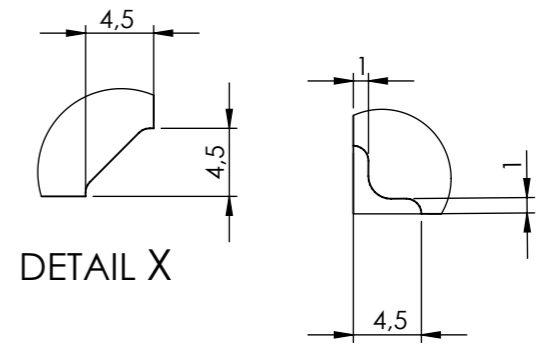

RIF.	Q.TY	DRAWING	DESCRIPTION
1	1	2_040_00006	BASE CBOX EURO INT D60
2	1	2_040_00008	COVER CBOX EURO INT H25 5 POLES

SECTION Q-Q
SCALE 1 : 1

DETAIL V

W X

DETAIL X

SECTION T-T
SCALE 1 : 1

Screws for pressed wood or chipboard d2.5 mm for dowel fixing to wall

Self-tapping screws countersunk head d2.9x6.5

DETAIL Z

DETAIL Y

Z

General Tolerance UNI EN 22768/1 Media (m)				
from 0.5 to 3	from 3 to 6	from 6 to 30	from 30 to 120	from 120 to 400
± 0.1	± 0.1	± 0.2	± 0.3	± 0.5
Scale: 2:1	Sheet nr.: 1/1	Drawn: R.N.	Checked: R.N.	Date: 29/01/2021
Material:	Weight: gr	Cod. Mold: --		
Dimension in mm		Description: CONTENITORE CBOX EURO D60 H25 5 POLI ENCLOSURE CBOX INT EURO D60 H25 5 POLES		
 enclosures for electronics italtronic.com		Drawing nr. 3_040_00005		Rev.