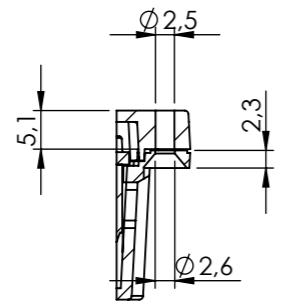

RIF.	Q.TY	DRAWING	DESCRIPTION
1	1	2_040_00006	BASE CBOX EURO INT D60
2	1	2_040_00008	COVER CBOX EURO INT H25 5 POLES

SECTION Q-Q
SCALE 1 : 1

DETAIL V

W X

DETAIL X

SECTION T-T
SCALE 1 : 1

Screws for pressed wood or chipboard d2.5 mm for dowel fixing to wall

Self-tapping screws countersunk head d2.9x6.5

DETAIL Z

DETAIL Y

Z

General Tolerance UNI EN 22768/1 Media (m)				
from 0.5 to 3	from 3 to 6	from 6 to 30	from 30 to 120	from 120 to 400
± 0.1	± 0.1	± 0.2	± 0.3	± 0.5
Scale: 2:1	Sheet nr.: 1/1	Drawn: R.N.	Checked: R.N.	Date: 29/01/2021
Material:	Weight: gr	Cod. Mold: --		
Dimension in mm		Description: CONTENITORE CBOX EURO D60 H25 5 POLI ENCLOSURE CBOX INT EURO D60 H25 5 POLES		
 enclosures for electronics italtronic.com		Drawing nr. 3_040_00005		Rev.