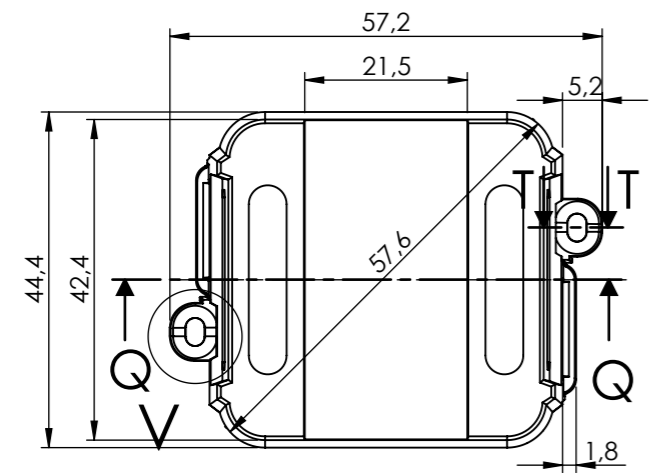

RIF.	Q.TY	DRAWING	DESCRIPTION
1	1	2_040_00006	BASE CBOX EURO INT D60
2	1	2_040_00008	COVER CBOX EURO INT H25 5 POLES

SECTION Q-Q
SCALE 1 : 1

DETAIL V

W X

DETAIL X

SECTION T-T
SCALE 1 : 1

Screws for pressed wood or chipboard d2.5 mm for dowel fixing to wall

Self-tapping screws countersunk head d2.9x6.5

DETAIL Z

DETAIL Y

Z

General Tolerance UNI EN 22768/1 Media (m)				
from 0.5 to 3	from 3 to 6	from 6 to 30	from 30 to 120	from 120 to 400
± 0.1	± 0.1	± 0.2	± 0.3	± 0.5
Scale: 2:1	Sheet nr.: 1/1	Drawn: R.N.	Checked: R.N.	Date: 29/01/2021
Material:	Weight: gr	Cod. Mold: --		
Dimension in mm		Description: CONTENITORE CBOX EURO D60 H25 5 POLI ENCLOSURE CBOX INT EURO D60 H25 5 POLES		
 enclosures for electronics italtronic.com		Drawing nr. 3_040_00005		Rev.