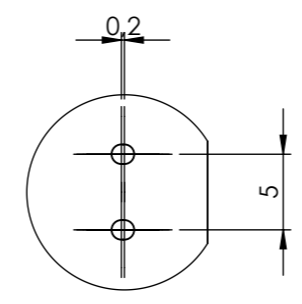

RIF.	Q.TY	DRAWING	DESCRIPTION
1	1	2_040_00006	BASE CBOX EURO INT D60
2	1	2_040_00008	COVER CBOX EURO INT H25 5 POLES

SECTION Q-Q
SCALE 1 : 1

DETAIL V

W X

DETAIL X

SECTION T-T
SCALE 1 : 1

Screws for pressed wood or chipboard d2.5 mm for dowel fixing to wall

Self-tapping screws countersunk head d2.9x6.5

DETAIL Z

DETAIL Y

Z

General Tolerance UNI EN 22768/1 Media (m)				
from 0.5 to 3	from 3 to 6	from 6 to 30	from 30 to 120	from 120 to 400
± 0.1	± 0.1	± 0.2	± 0.3	± 0.5
Scale: 2:1	Sheet nr.: 1/1	Drawn: R.N.	Checked: R.N.	Date: 29/01/2021
Material:	Weight: gr	Cod. Mold: --		
Dimension in mm		Description: CONTENITORE CBOX EURO D60 H25 5 POLI ENCLOSURE CBOX INT EURO D60 H25 5 POLES		
 enclosures for electronics italtronic.com		Drawing nr. 3_040_00005		Rev.