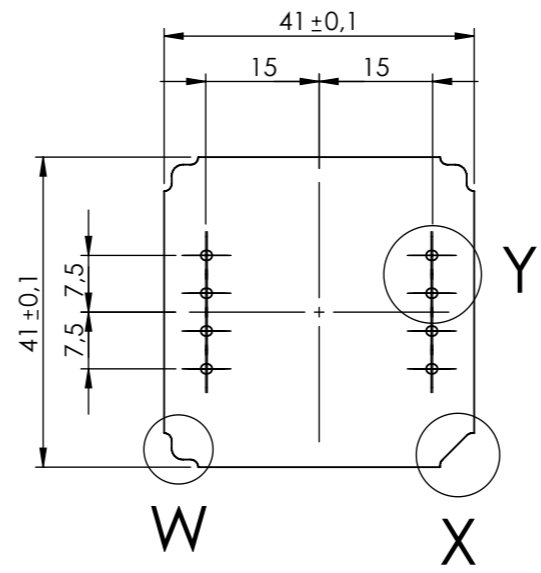

RIF.	Q.TY	DRAWING	DESCRIPTION
1	1	2_040_00006	BASE CBOX EURO INT D60
2	1	2_040_00008	COVER CBOX EURO INT H25 5 POLES

SECTION Q-Q
SCALE 1 : 1

DETAIL V

W X

DETAIL X

SECTION T-T
SCALE 1 : 1

Screws for pressed wood or chipboard d2.5 mm for dowel fixing to wall

Self-tapping screws countersunk head d2.9x6.5

DETAIL Z

DETAIL Y

Z

General Tolerance UNI EN 22768/1 Media (m)				
from 0.5 to 3	from 3 to 6	from 6 to 30	from 30 to 120	from 120 to 400
± 0.1	± 0.1	± 0.2	± 0.3	± 0.5
Scale: 2:1	Sheet nr.: 1/1	Drawn: R.N.	Checked: R.N.	Date: 29/01/2021
Material:	Weight: gr	Cod. Mold: --		
Dimension in mm		Description: CONTENITORE CBOX EURO D60 H25 5 POLI ENCLOSURE CBOX INT EURO D60 H25 5 POLES		
 enclosures for electronics italtronic.com		Drawing nr. 3_040_00005		Rev.