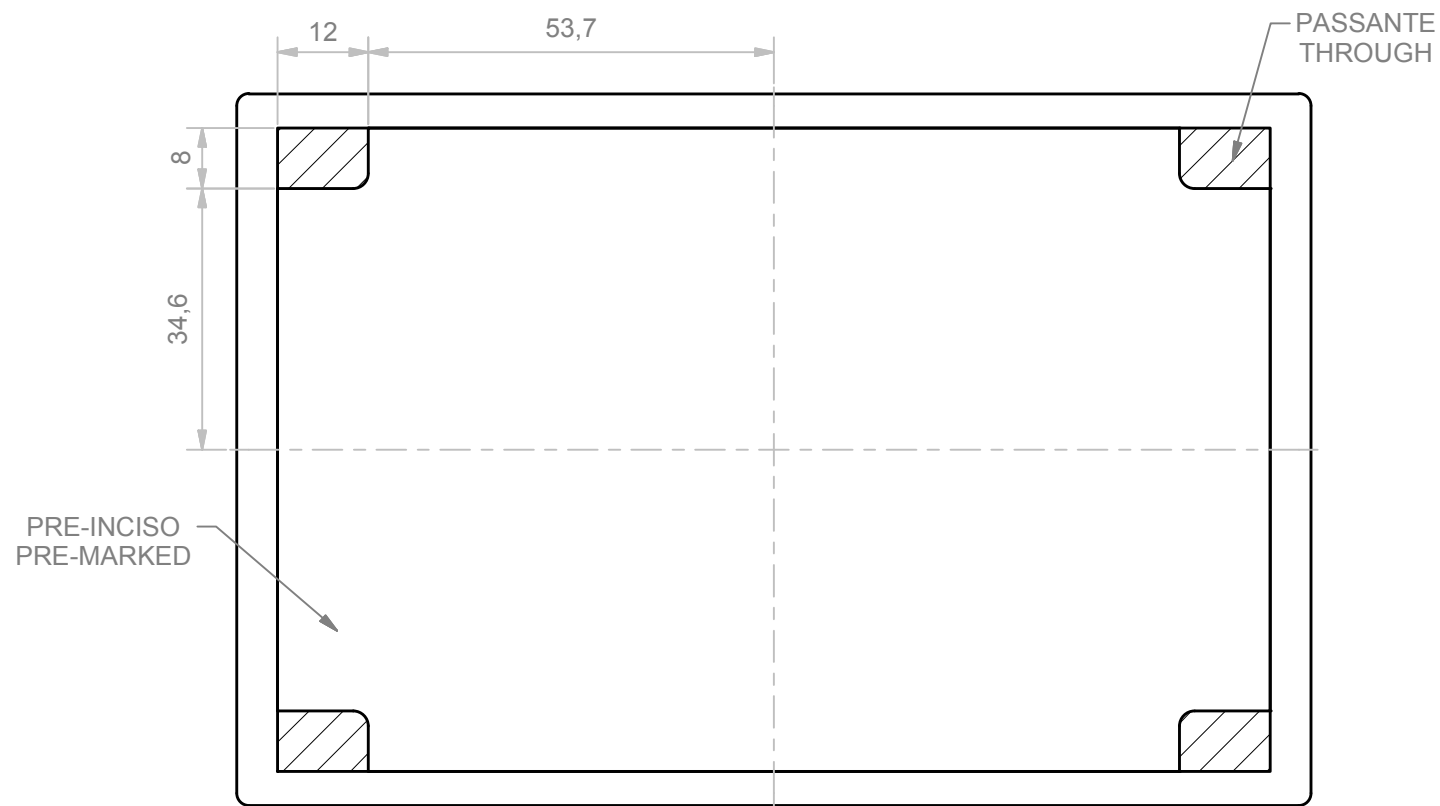

ADESIVO FUSTELLATO - ADHESIVE DIE-CUT

Si sconsiglia l' applicazione del nastro su materiali al di sotto dei 15° C poiche l'adesivo diventa troppo rigido per aderire adeguatamente. Una volta applicato nelle condizioni suggerite, il nastro resiste bene anche alle basse temperature.
We do not recommend tape application to surfaces at below 15 ° C because the adhesive becomes too firm to adhere readily. Once applied in the suggested conditions, the tape resists well even at low temperatures.

Da 0,5 a 3	Oltre 3 fino a 6	Oltre 6 fino a 30	Oltre 30 fino a 120	Oltre 120
± 0,1	± 0,1	± 0,2	± 0,3	± 0,5

RESERVED PROPERTY

The present drawing cannot be reproduced or communicated to 3d parties, even partially, without the authorization of ITALTRONIC Srl. Italtronic reserves to protect its own rights according to the law.

SHEET NR.
1 / 1

DRAWING BY
GAD
Manual modification are not allowed

GENERAL TOLERANCE
UNI EN 22768/1
Media (m)

Date: 09/09/2013

Replace nr.

Drawed: Rigato N.

Checked: Dalla Montà D.

Scale:

Revision description

5 4 3 2 1