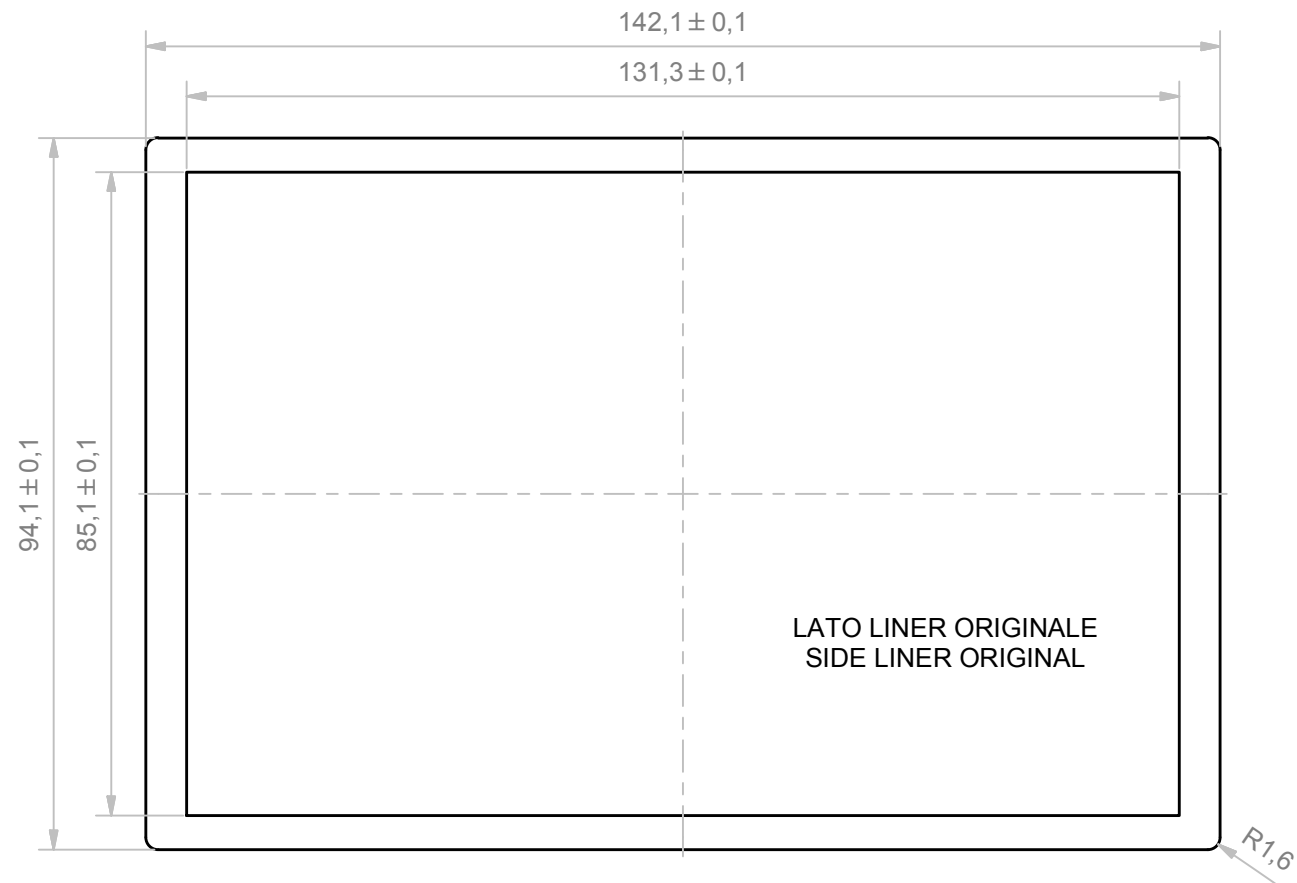

6 1 5 1 4 3 1 2 1 1

ADESIVO FINALE - FINAL ADHESIVE

Datasheet:
 Brand: 3M
 Denomination: VHB 9473 PC Transparent
 Adhesive system: Acrylic modified
 Thickness: 250 µmm
 Liner: Poly Coated Tan Paper white with brand 3M VHB green
 Application Techniques: from 21° to 38° C
 thoroughly clean the surfaces before applying.

Da 0,5 a 3	Oltre 3 fino a 6	Oltre 6 fino a 30	Oltre 30 fino a 120	Oltre 120
± 0,1	± 0,1	± 0,2	± 0,3	± 0,5

RESERVED PROPERTY

The present drawing cannot be reproduced or communicated to 3d parties, even partially, without the authorization of ITALTRONIC Srl. Italtronic reserves to protect its own rights according to the law.