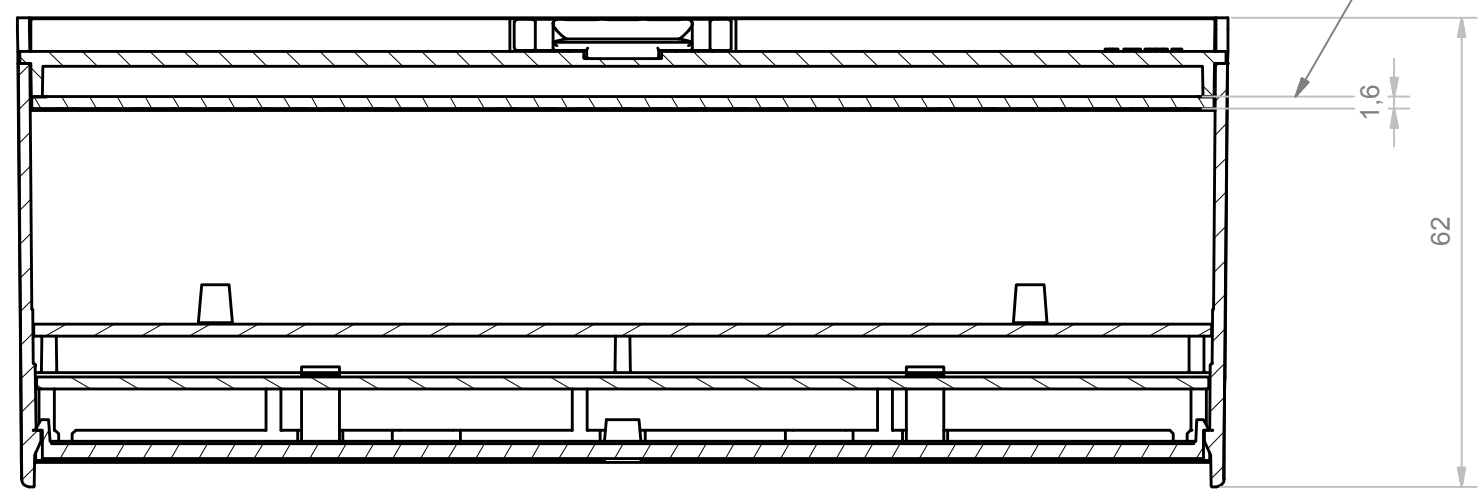

A-A (1:1)

EXAMPLE OF ACCESSORY
5 (not included in kyt)

B-B (1:1)

RIF.	Q.TY	DESCRIPTION	CODE
1	1	HOOK MODULBOX LONG	M-01900-02
2	6	COPRIMORSETTO 3MPN - TERMINAL COVER 3MPN	M-00255
3	1	CORPO CONTENITORE MODULBOX XTS 9M53-A	M-02633-00
4	1	BASE 9M XT	M-01967
5	1	PANNELLO 9M CON CORNICE - PANEL 9M WITH FRAME	M-00342

RESERVED PROPERTY: The present drawing cannot be reproduced or communicated to 3d parties, even partially, without the authorization of ITALTRONIC Srl. Italtronic reserves to protect its own rights according to the law.				5	4	3	2	1
GENERAL TOLERANCE	UNI EN 22768/1 Media (m)	Drawn:	Fanin F.	Checked:	Dalla Montà D.	Revision description		
SHEET NR.	1 / 1	Dimension in mm		Date:	09/06/2016	Scale:	1 : 1	
DRAWING BY				Replace nr.		Part number:		
Manual modification are not allowed								