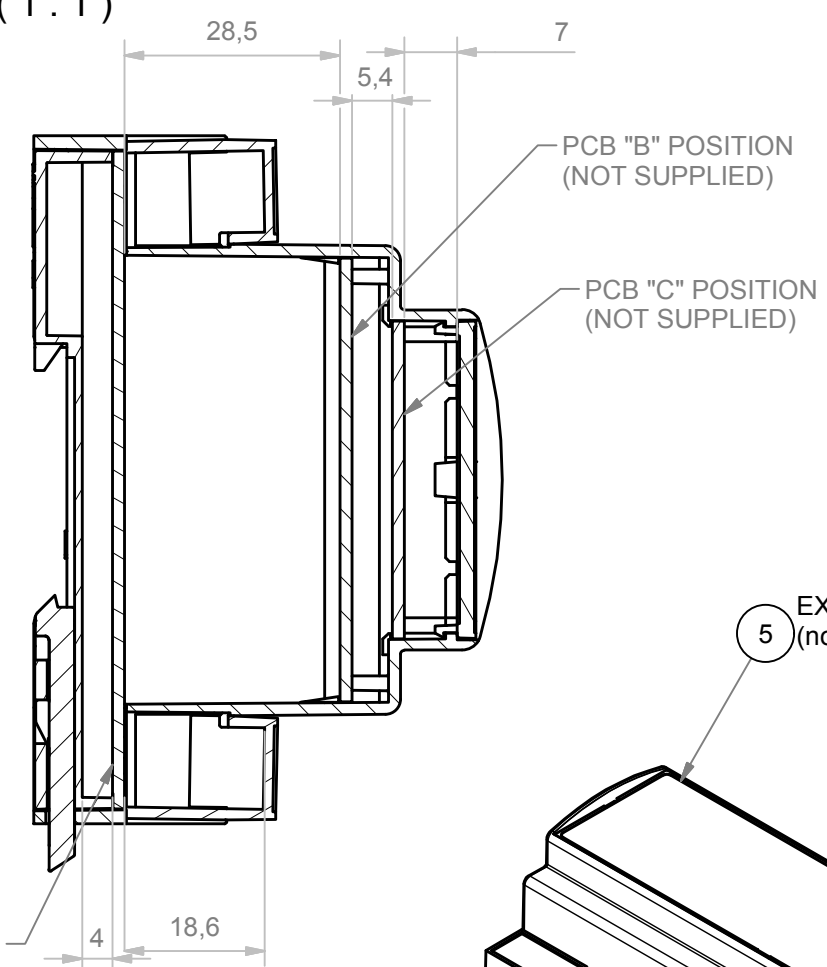

A-A (1:1)

EXAMPLE OF ACCESSORY
5 (not included in kyt)

B-B (1:1)

RIF.	Q.TY	DESCRIPTION	CODE
1	1	HOOK MODULBOX LONG	M-01900-02
2	6	COPRIMORSETTO 3MPN - TERMINAL COVER 3MPN	M-00255
3	1	CORPO CONTENITORE MODULBOX XTS 9M53-A	M-02633-00
4	1	BASE 9M XT	M-01967
5	1	PANNELLO 9M CON CORNICE - PANEL 9M WITH FRAME	M-00342

RESERVED PROPERTY: The present drawing cannot be reproduced or communicated to 3d parties, even partially, without the authorization of ITALTRONIC Srl. Italtronic reserves to protect its own rights according to the law.				5	4	3	2	1
GENERAL TOLERANCE	UNI EN 22768/1 Media (m)	Drawn:	Fanin F.	Checked:	Dalla Montà D.	Revision description		
SHEET NR.	1 / 1	Dimension in mm		Date:	09/06/2016	Scale:	1 : 1	
DRAWING BY				Replace nr.		Part number:		
Manual modification are not allowed								