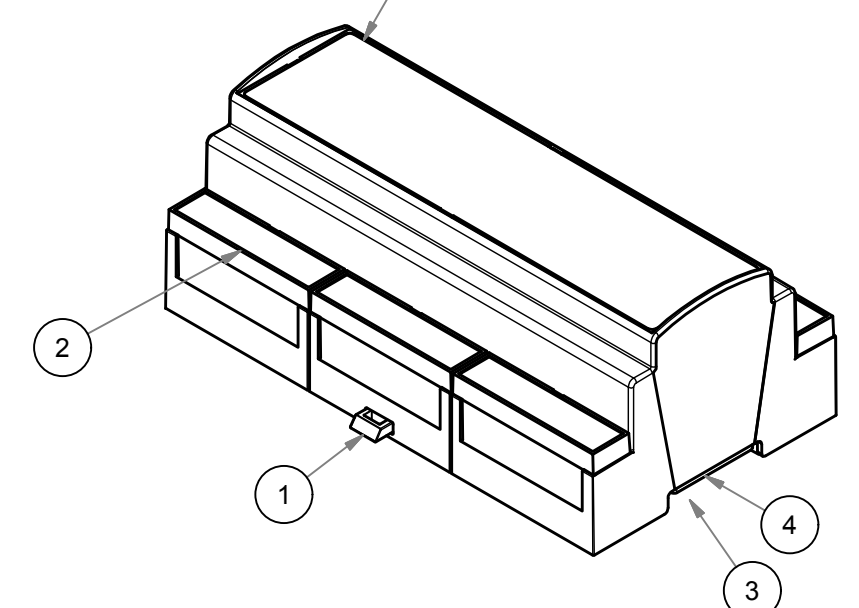

A-A (1:1)

EXAMPLE OF ACCESSORY
5 (not included in kyt)

B-B (1:1)

RIF.	Q.TY	DESCRIPTION	CODE
1	1	HOOK MODULBOX LONG	M-01900-02
2	6	COPRIMORSETTO 3MPN - TERMINAL COVER 3MPN	M-00255
3	1	CORPO CONTENITORE MODULBOX XTS 9M53-A	M-02633-00
4	1	BASE 9M XT	M-01967
5	1	PANNELLO 9M CON CORNICE - PANEL 9M WITH FRAME	M-00342

RESERVED PROPERTY: The present drawing cannot be reproduced or communicated to 3d parties, even partially, without the authorization of ITALTRONIC Srl. Italtronic reserves to protect its own rights according to the law.				5	4	3	2	1
GENERAL TOLERANCE	UNI EN 22768/1 Media (m)	Drawn:	Fanin F.	Checked:	Dalla Montà D.	Revision description		
SHEET NR.	1 / 1	Dimension in mm		Date:	09/06/2016	Scale:	1 : 1	
DRAWING BY				Replace nr.		Part number:		
Manual modification are not allowed								