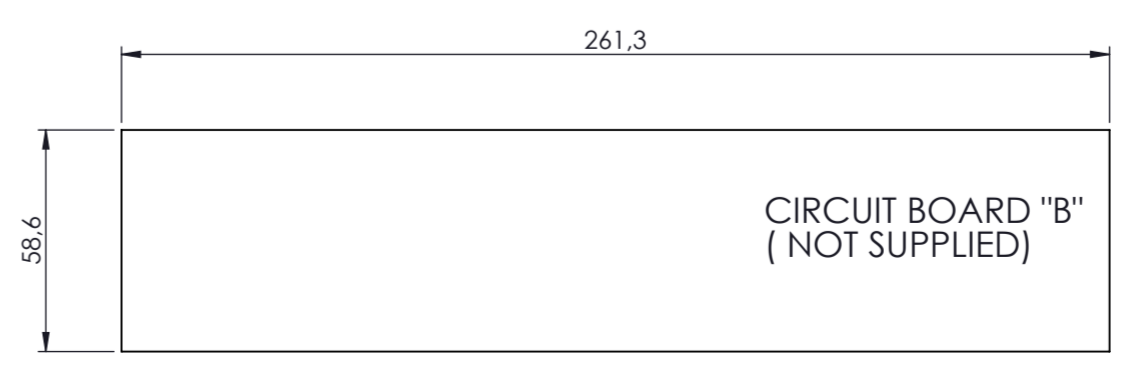

SECTION B-B

General Tolerance UNI EN 22768/1 Media (m)					Rev.	description	
from 0.5 to 3	from 3 to 6	from 6 to 30	from 30 to 120	from 120 to 400	..	..	
±0.1	±0.1	±0.2	±0.3	±0.5	..	..	
Scale: 1:1	Sheet nr.: 1/1	Drawn: R.N.	Checked: R.N.	Date: 11/09/2020	Rev.	..	
Dimension in mm		Material:	Weight:	Cod. Mold:	..		
		Description: KIT CONTENITORE MODULBOX XTS VENTILATO CHIUSO 15MHC53V-A KIT ENCLOSURE MODULBOX XTS VENTILATED CLOSED 15MHC53V-A				Rev.	..
		Drawing nr. 3_250_00072				00	A2