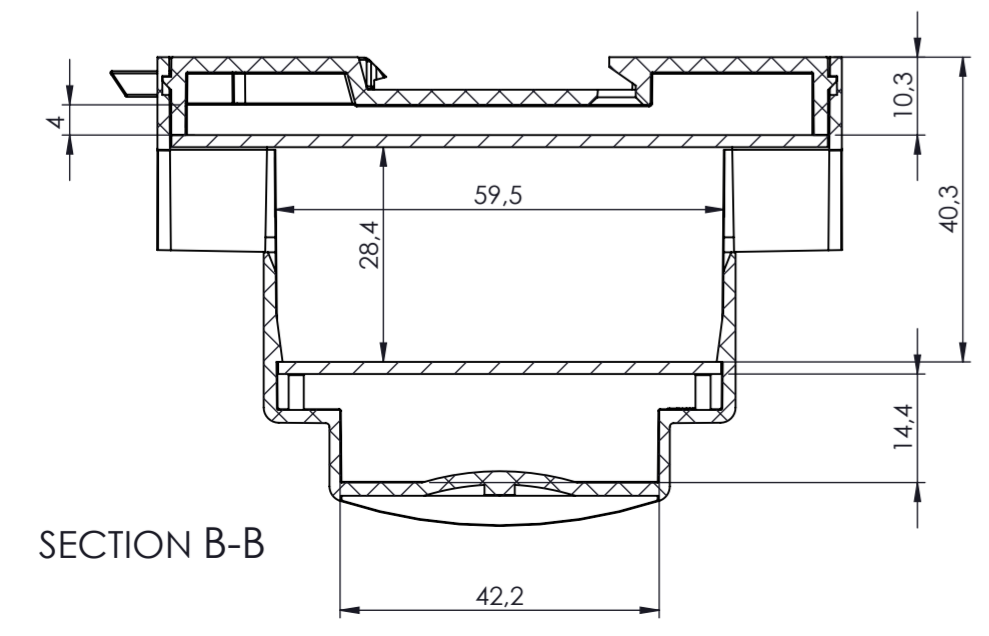

SECTION B-B

General Tolerance UNI EN 22768/1 Media (m)					Rev.	description	
from 0.5 to 3	from 3 to 6	from 6 to 30	from 30 to 120	from 120 to 400	..	..	
±0.1	±0.1	±0.2	±0.3	±0.5	..	..	
Scale: 1:1	Sheet nr.: 1/1	Drawn: R.N.	Checked: R.N.	Date: 11/09/2020	Rev.	..	
Dimension in mm		Material:	Weight:	Cod. Mold:	..		
		Description: KIT CONTENITORE MODULBOX XTS VENTILATO CHIUSO 15MHC53V-A KIT ENCLOSURE MODULBOX XTS VENTILATED CLOSED 15MHC53V-A				Rev.	..
		Drawing nr. 3_250_00072				00	A2