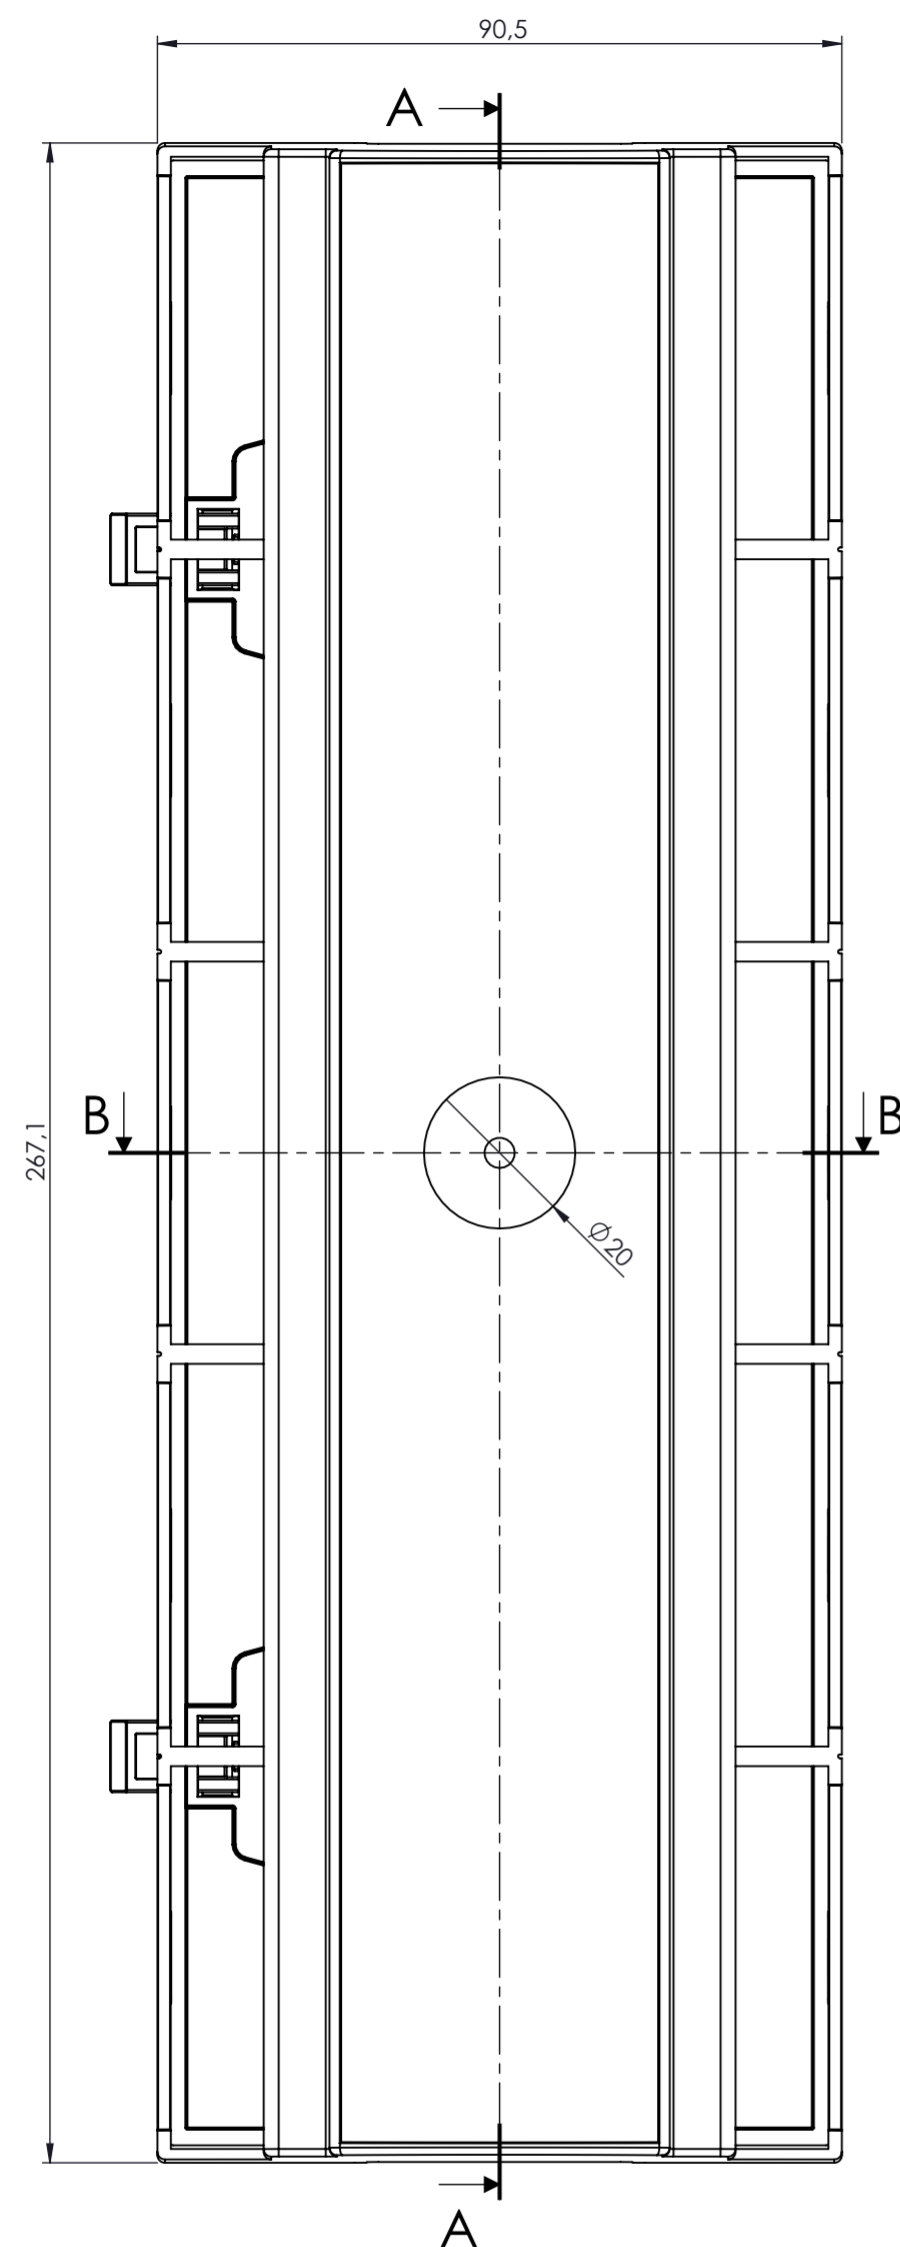

RIF.	Q.TY	DRAWING	DESCRIPTION
1	1	3_250_00058	BASE MODULBOX 15M
2	2	2_250_00072	MODULAR HOOK LONG
3	1	2_250_00127	BODY ENCLOSURE MODULBOX XTS VENTILATED CLOSED 15MHC53V-A