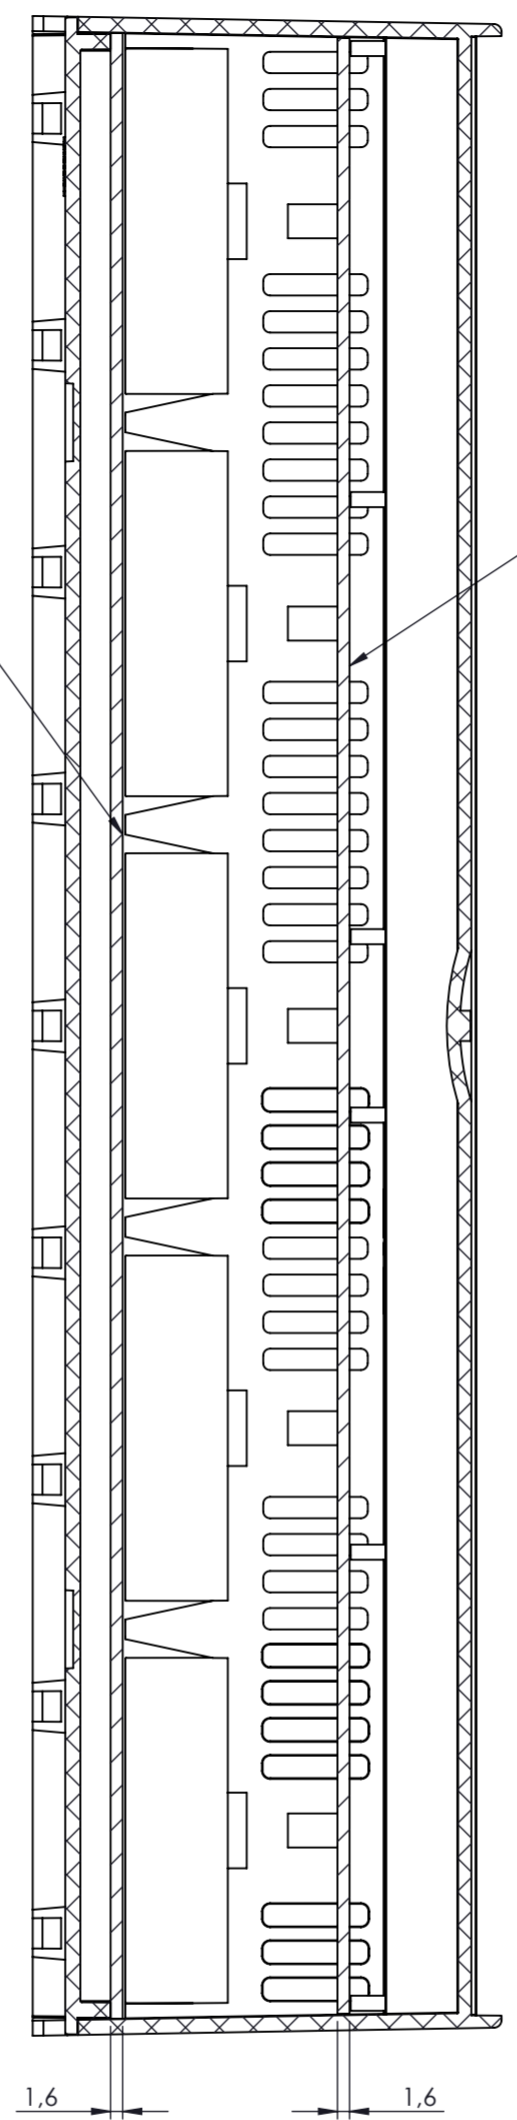

PCB "A" POSITION
(NOT SUPPLIED)

PCB "B" POSITION
(NOT SUPPLIED)

SECTION A-A