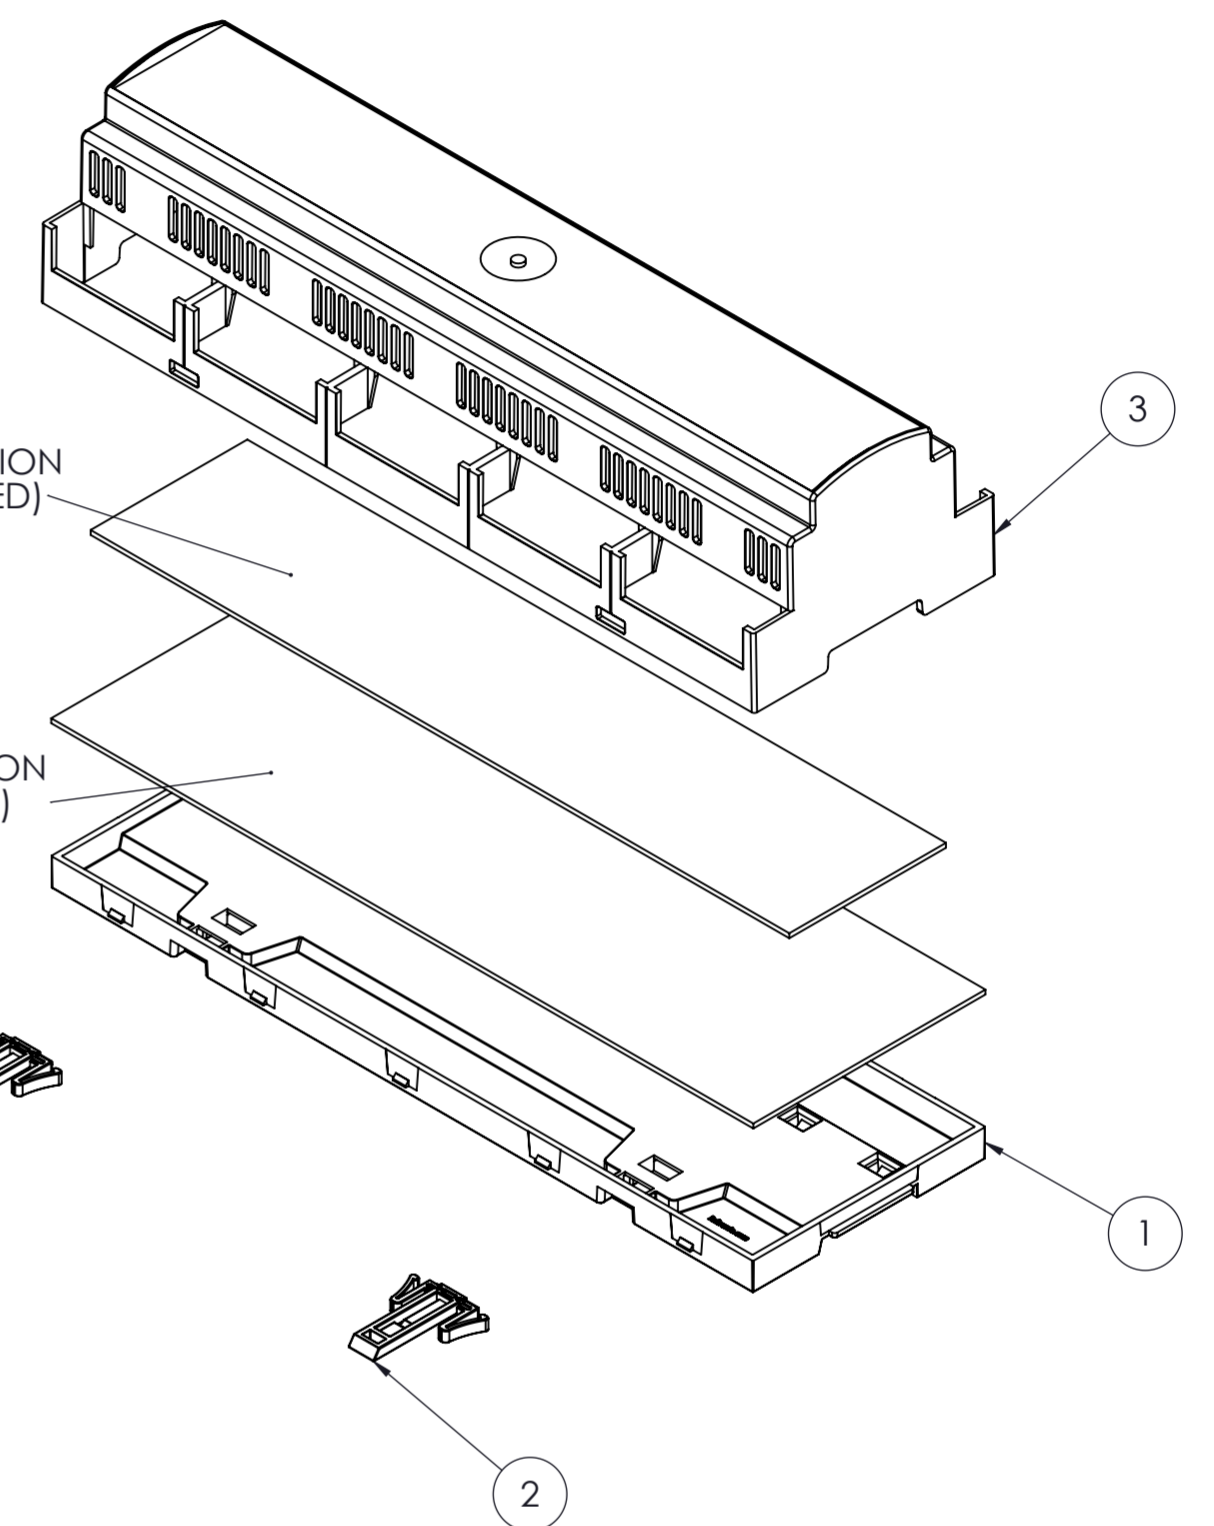

SECTION B-B

General Tolerance UNI EN 22768/1 Media (m)					Rev.	description	
from 0.5 to 3	from 3 to 6	from 6 to 30	from 30 to 120	from 120 to 400	..	..	
±0.1	±0.1	±0.2	±0.3	±0.5	..	..	
Scale: 1:1	Sheet nr.: 1/1	Drawn: R.N.	Checked: R.N.	Date: 11/09/2020	Rev.	..	
Dimension in mm		Material:	Weight:	Cod. Mold:	..		
		Description: KIT CONTENITORE MODULBOX XTS VENTILATO CHIUSO 15MHC53V-A KIT ENCLOSURE MODULBOX XTS VENTILATED CLOSED 15MHC53V-A				Rev.	..
		Drawing nr. 3_250_00072				00	A2