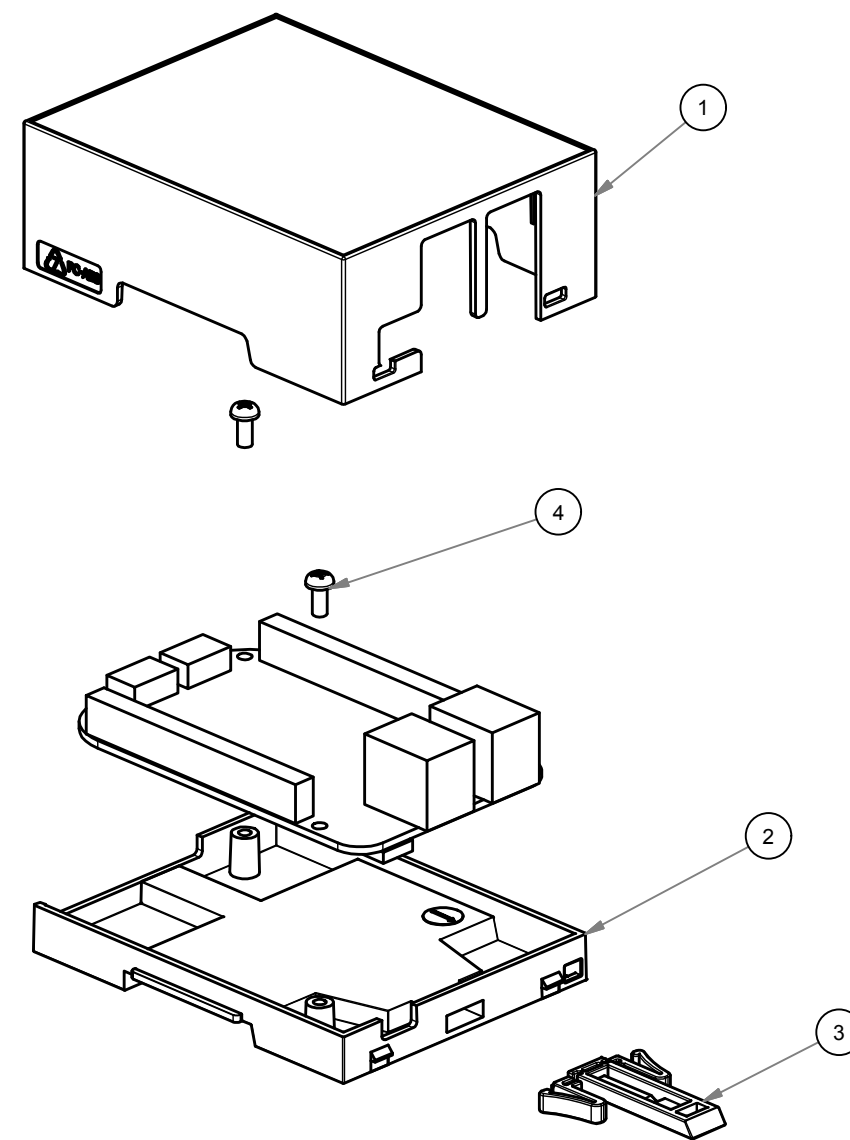

A-A (1:1)

RIF.	Q.TY	DESCRIPTION	DRAWING
1	1	BODY 4M XTS COMPACT BEAGLEBONE GREEN WIRELESS	2.050.00016
2	1	BASE 4M XT BEAGLEBONE	1.001.05203
3	1	MODULAR HOOK LONG	1.001.01900
4	2	SCREW 2.9 X 6.5 TRUNC	8.100.00003

General Tolerance UNI EN 22768/1 Media (m)				
from 0.5 to 3	from 3 to 6	from 6 to 30	from 30 to 120	from 120 to 400
± 0.1	± 0.1	± 0.2	± 0.3	± 0.5

Scale: 1 : 1	Sheet nr.: 1 / 1	Drawn: N.R.	Checked: F.F.	Date: 21/03/2018
--------------	------------------	-------------	---------------	------------------

Dimension in mm	Material:	Weight:	Cod. Mold:

 www.italtronic.com techcare@italtronic.com	Description: CONTENITORE COMPLETO 4M XTS COMPACT BEAGLEBONE GREEN WIRELESS COMPLETE ENCLOSURE 4M XTS COMPACT BEAGLEBONE GREEN WIRELESS	Drawing nr. <b>3.050.00010</b>	Rev. <b>00</b>