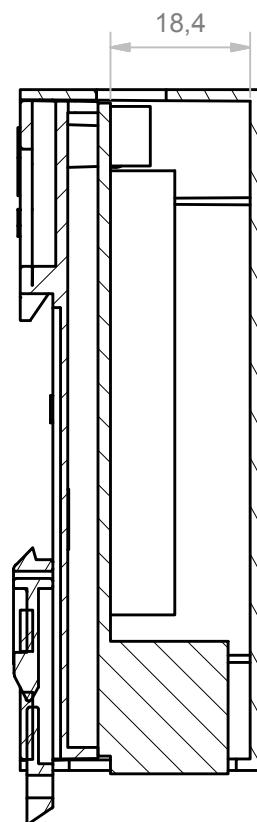

A-A (1:1)

RIF.	Q.TY	DESCRIPTION	DRAWING
1	1	BODY 4M XTS COMPACT BEAGLEBONE GREEN WIRELESS	2.050.00016
2	1	BASE 4M XT BEAGLEBONE	1.001.05203
3	1	MODULAR HOOK LONG	1.001.01900
4	2	SCREW 2.9 X 6.5 TRUNC	8.100.00003

General Tolerance UNI EN 22768/1 Media (m)				
from 0.5 to 3	from 3 to 6	from 6 to 30	from 30 to 120	from 120 to 400
± 0.1	± 0.1	± 0.2	± 0.3	± 0.5

Scale: 1 : 1	Sheet nr.: 1 / 1	Drawn: N.R.	Checked: F.F.	Date: 21/03/2018
--------------	------------------	-------------	---------------	------------------

Dimension in mm	Material:	Weight:	Cod. Mold:

 www.italtronic.com techcare@italtronic.com	Description: CONTENITORE COMPLETO 4M XTS COMPACT BEAGLEBONE GREEN WIRELESS COMPLETE ENCLOSURE 4M XTS COMPACT BEAGLEBONE GREEN WIRELESS	Drawing nr. <b>3.050.00010</b>	Rev. <b>00</b>