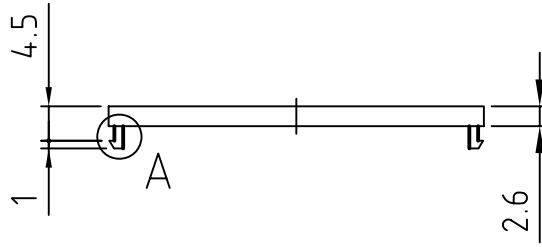

1

2

3

4

A (5:1)

Da 0,5 a 3	Oltre 3 fino a 6	Oltre 6 fino a 30	Oltre 30 fino a 120	Oltre 120 fino a 400
± 0,1	± 0,1	± 0,2	± 0,3	± 0,5

RESERVED PROPERTY

The present drawing cannot be reproduced or communicated to 3d parties, even partially, without the authorization of ITALTRONIC Srl. Italtronic reserves to protect its own rights according to the law.

Dimension in mm

DRAWING BY

Manual modification are not allowed

GENERAL TOLERANCE
UNI EN 22768/1
Media (m)

5 4 3 2 1

Date: 01/08/2001

Replace nr.

Revision description

Drawed: Zorzato E.

Checked: Zorzato E.

Scale: 1 : 1

Denomination:

Pannello 3M c.g. c/c

ITALTRONIC S.R.L.
VIA AUSTRIA 25/D 35127
PADOVA - ITALY
www.italtronic.com

Drawing nr.

M-00350-04

Riviste dimensioni. 12/12/2011 Zorzato E.
Riviste dimensioni. 21/02/2006 Zorzato E.
Sostituito materiale da PPO a PC. 21/02/2006 Zorzato E.
Corretta scala disegno. 15/07/2005 Zorzato E.

A

B

C

D

A

B

C

D