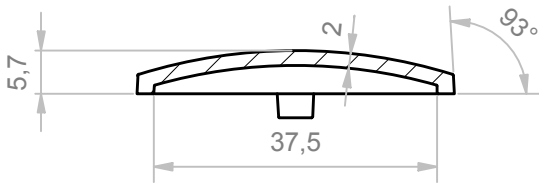

A-A (1:1)

C (2:1)

B-B (1:1)

General Tolerance UNI EN 22768/1 Media (m)				
from 0.5 to 3	from 3 to 6	from 6 to 30	from 30 to 120	from 120 to 400
± 0.1	± 0.1	± 0.2	± 0.3	± 0.5
Scale: 1 : 1	Sheet nr.: 1 / 1	Drawn: R.N.	Checked:	Date: 16/03/2020
Dimension in mm		Material: PC/ABS-PC	Weight: -	Revision description
italtronic enclosures for electronics italtronic.com		Description: PANNELLO CURVO MODULBOX 2M CURVED PANEL MODULBOX 2M		Cod. Mold: ST.0525000
Drawing nr. 2_250_00094			Rev. 00