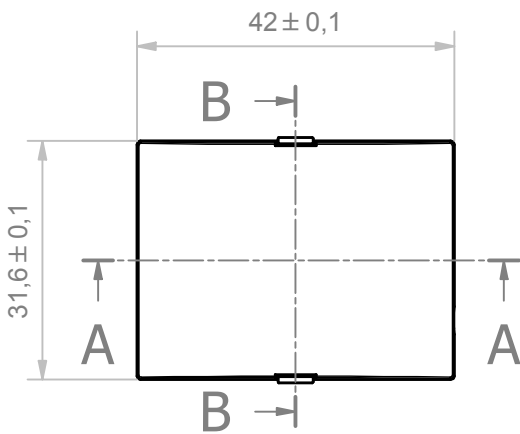

B-B (1:1)

General Tolerance UNI EN 22768/1 Media (m)				
from 0.5 to 3	from 3 to 6	from 6 to 30	from 30 to 120	from 120 to 400
± 0.1	± 0.1	± 0.2	± 0.3	± 0.5
Scale: 1 : 1	Sheet nr.: 1 / 1	Drawn: R.N.	Checked:	Date: 16/03/2020
Dimension in mm		Material: PC/ABS-PC	Weight: -	Revision description
italtronic enclosures for electronics italtronic.com		Description: PANNELLO CURVO MODULBOX 2M CURVED PANEL MODULBOX 2M		Cod. Mold: ST.0525000
Drawing nr. 2_250_00094			Rev. 00