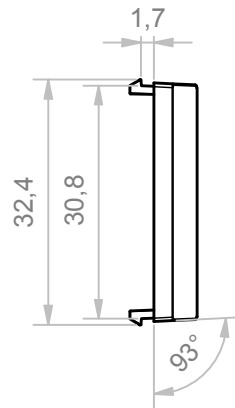

C (2:1)

B-B (1:1)

General Tolerance UNI EN 22768/1 Media (m)				
from 0.5 to 3	from 3 to 6	from 6 to 30	from 30 to 120	from 120 to 400
± 0.1	± 0.1	± 0.2	± 0.3	± 0.5
Scale: 1 : 1	Sheet nr.: 1 / 1	Drawn: R.N.	Checked:	Date: 16/03/2020
Dimension in mm		Material: PC/ABS-PC	Weight: -	Revision description
italtronic enclosures for electronics italtronic.com		Description: PANNELLO CURVO MODULBOX 2M CURVED PANEL MODULBOX 2M		Cod. Mold: ST.0525000
Drawing nr. 2_250_00094			Rev. 00