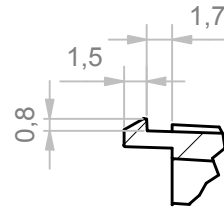

A-A (1:1)

C (2:1)

B-B (1:1)

General Tolerance UNI EN 22768/1 Media (m)				
from 0.5 to 3	from 3 to 6	from 6 to 30	from 30 to 120	from 120 to 400
± 0.1	± 0.1	± 0.2	± 0.3	± 0.5
Scale: 1 : 1	Sheet nr.: 1 / 1	Drawn: R.N.	Checked:	Date: 16/03/2020
Dimension in mm		Material: PC/ABS-PC	Weight: -	Revision description
italtronic enclosures for electronics italtronic.com		Description: PANNELLO CURVO MODULBOX 2M CURVED PANEL MODULBOX 2M		Cod. Mold: ST.0525000
Drawing nr. 2_250_00094			Rev. 00