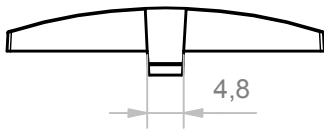

A-A (1:1)

C (2:1)

B-B (1:1)

General Tolerance UNI EN 22768/1 Media (m)				
from 0.5 to 3	from 3 to 6	from 6 to 30	from 30 to 120	from 120 to 400
± 0.1	± 0.1	± 0.2	± 0.3	± 0.5
Scale: 1 : 1	Sheet nr.: 1 / 1	Drawn: R.N.	Checked:	Date: 16/03/2020
Dimension in mm		Material: PC/ABS-PC	Weight: -	Revision description
italtronic enclosures for electronics italtronic.com		Description: PANNELLO CURVO MODULBOX 2M CURVED PANEL MODULBOX 2M		Cod. Mold: ST.0525000
Drawing nr. 2_250_00094			Rev. 00