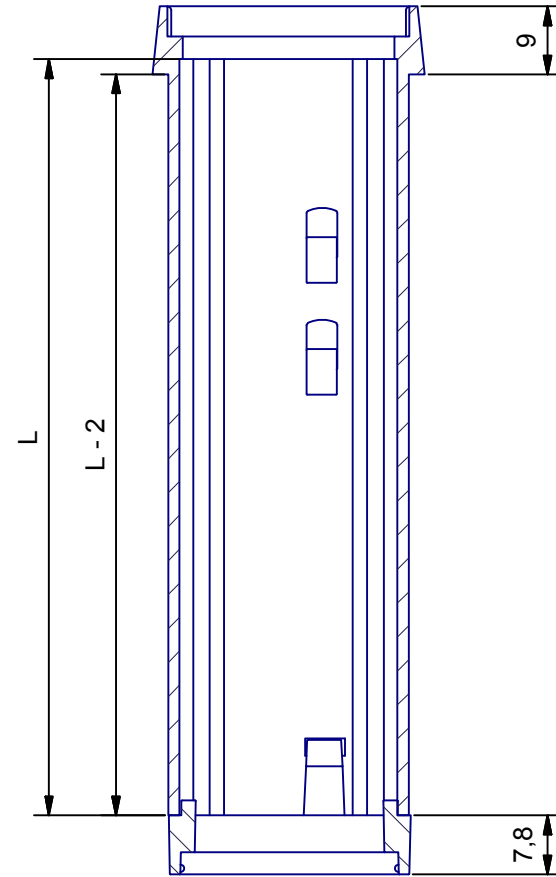

6 | 5 | 4 | 3 | 2 | 1

A-A (1:1)

VERSIONS	L
36X72 L57	57 mm
36X72 L75	75 mm
36X72 L100	100 mm
36X72 LXXX	80 mm Max

COMPONENTS LIST				
RIF.	Q.TY	DESCRIPTION	CODE	
1	1	Corpo cont. 36X72 B - Body enclosure 36x72 B	I-00092	
2	2	Agganci in plastica INCABOX - Plastic fixing INCABOX	I-00769	
3	1	Cornice posteriore 36x72 - Rear frame 36x72	I-01119	

Da 0,5 a 3	Oltre 3 fino a 6	Oltre 6 fino a 30	Oltre 30 fino a 120	Oltre 120
± 0,1	± 0,1	± 0,2	± 0,3	± 0,5

RESERVED PROPERTY

The present drawing cannot be reproduced or communicated to 3d parties, even partially, without the authorization of ITALTRONIC Srl. Italtronic reserves to protect its own rights according to the law.

Dimension in mm

SHEET NR.

1 / 1

DRAWING BY

Manual modification are not allowed

GENERAL TOLERANCE

UNI EN 22768/1
Media (m)

5 4 3 2 1