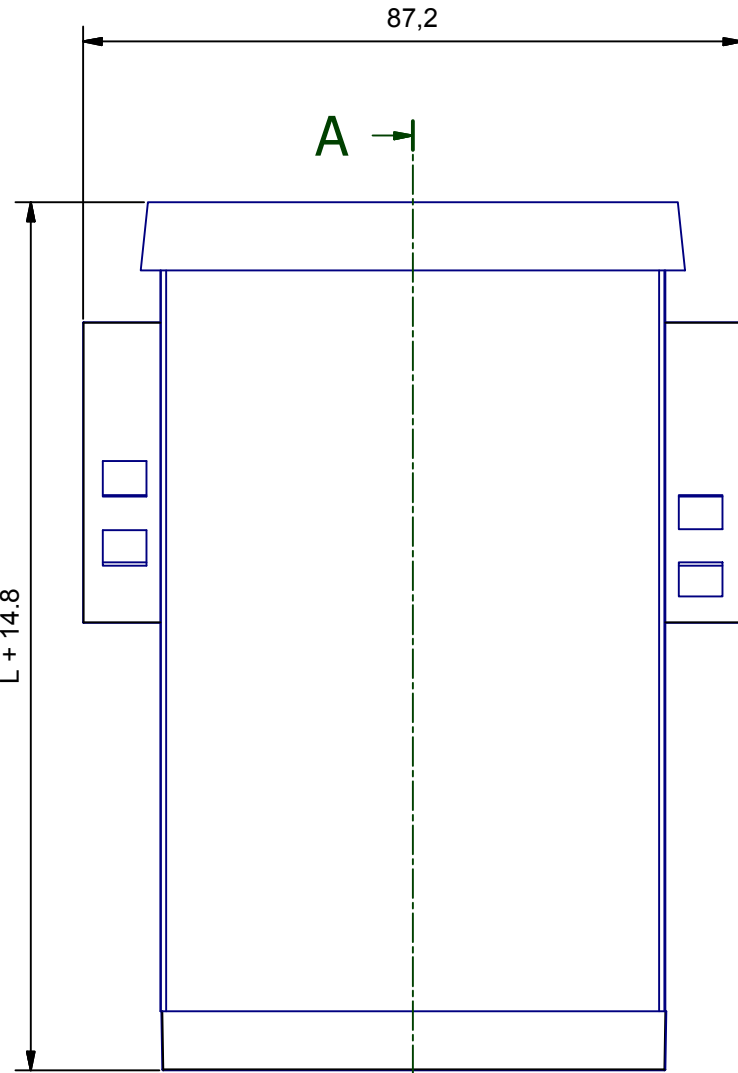

6 | 5 | 4 | 3 | 2 | 1

A-A (1:1)

VERSIONS	L
36X72 L57	57 mm
36X72 L75	75 mm
36X72 L100	100 mm
36X72 LXXX	80 mm Max

COMPONENTS LIST				
RIF.	Q.TY	DESCRIPTION	CODE	
1	1	Corpo cont. 36X72 B - Body enclosure 36x72 B	I-00092	
2	2	Agganci in plastica INCABOX - Plastic fixing INCABOX	I-00769	
3	1	Cornice posteriore 36x72 - Rear frame 36x72	I-01119	

Da 0,5 a 3	Oltre 3 fino a 6	Oltre 6 fino a 30	Oltre 30 fino a 120	Oltre 120
± 0,1	± 0,1	± 0,2	± 0,3	± 0,5

RESERVED PROPERTY

The present drawing cannot be reproduced or communicated to 3d parties, even partially, without the authorization of ITALTRONIC Srl. Italtronic reserves to protect its own rights according to the law.

Dimension in mm

SHEET NR.

1 / 1

DRAWING BY

Manual modification are not allowed

GENERAL TOLERANCE

UNI EN 22768/1
Media (m)

5 4 3 2 1