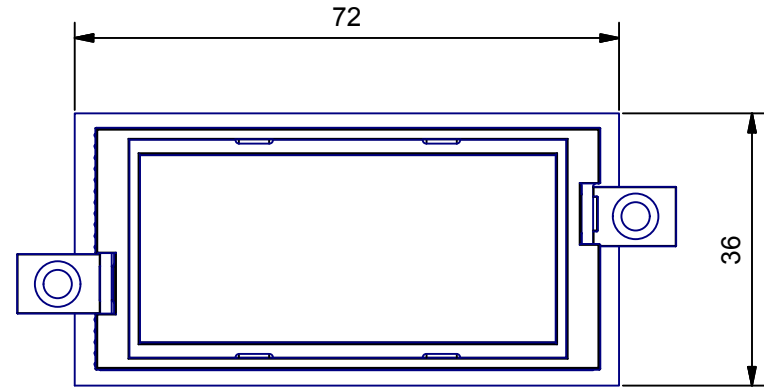

6 | 5 | 4 | 3 | 2 | 1

A-A (1:1)

VERSIONS	L
36X72 L57	57 mm
36X72 L75	75 mm
36X72 L100	100 mm
36X72 LXXX	80 mm Max

COMPONENTS LIST				
RIF.	Q.TY	DESCRIPTION	CODE	
1	1	Corpo cont. 36X72 B - Body enclosure 36x72 B	I-00092	
2	2	Agganci in plastica INCABOX - Plastic fixing INCABOX	I-00769	
3	1	Cornice posteriore 36x72 - Rear frame 36x72	I-01119	

Da 0,5 a 3	Oltre 3 fino a 6	Oltre 6 fino a 30	Oltre 30 fino a 120	Oltre 120
± 0,1	± 0,1	± 0,2	± 0,3	± 0,5

RESERVED PROPERTY

The present drawing cannot be reproduced or communicated to 3d parties, even partially, without the authorization of ITALTRONIC Srl. Italtronic reserves to protect its own rights according to the law.

Dimension in mm

SHEET NR.

1 / 1

DRAWING BY

Manual modification are not allowed

GENERAL TOLERANCE

UNI EN 22768/1
Media (m)

5 4 3 2 1