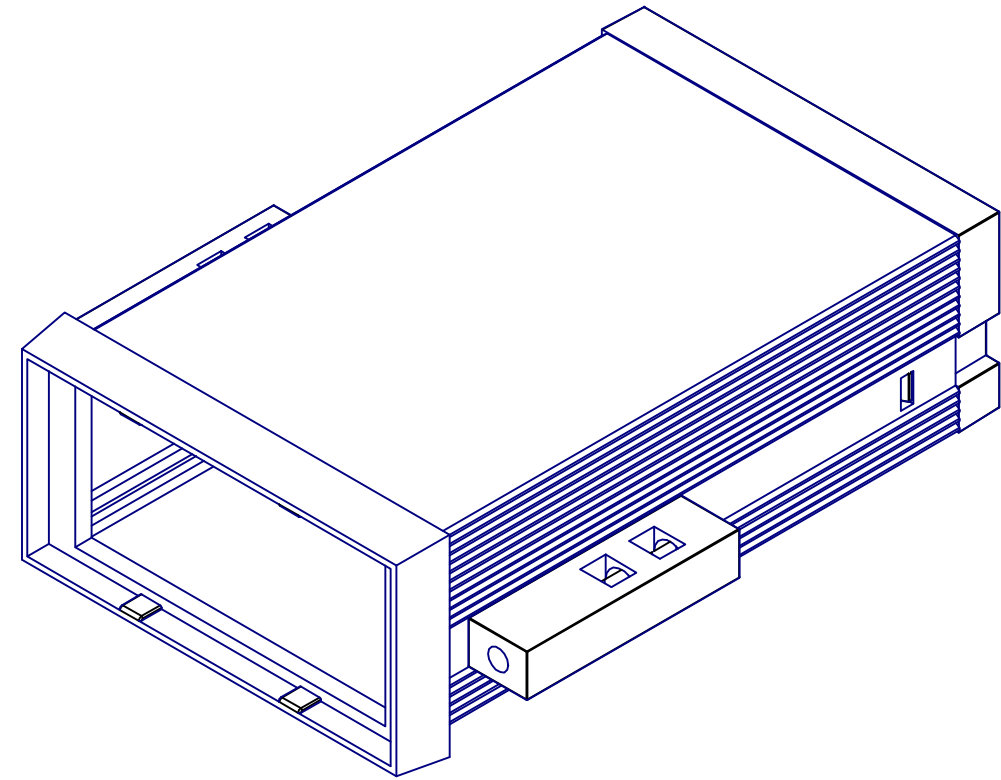

6 | 5 | 4 | 3 | 2 | 1

A-A (1:1)

VERSIONS	L
36X72 L57	57 mm
36X72 L75	75 mm
36X72 L100	100 mm
36X72 LXXX	80 mm Max

COMPONENTS LIST				
RIF.	Q.TY	DESCRIPTION	CODE	
1	1	Corpo cont. 36X72 B - Body enclosure 36x72 B	I-00092	
2	2	Agganci in plastica INCABOX - Plastic fixing INCABOX	I-00769	
3	1	Cornice posteriore 36x72 - Rear frame 36x72	I-01119	

Da 0,5 a 3	Oltre 3 fino a 6	Oltre 6 fino a 30	Oltre 30 fino a 120	Oltre 120
± 0,1	± 0,1	± 0,2	± 0,3	± 0,5

RESERVED PROPERTY

The present drawing cannot be reproduced or communicated to 3d parties, even partially, without the authorization of ITALTRONIC Srl. Italtronic reserves to protect its own rights according to the law.