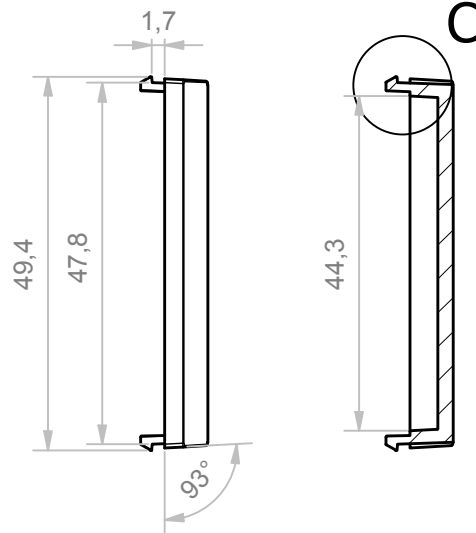

B-B (1:1)

General Tolerance UNI EN 22768/1 Media (m)				
from 0.5 to 3	from 3 to 6	from 6 to 30	from 30 to 120	from 120 to 400
± 0.1	± 0.1	± 0.2	± 0.3	± 0.5
Scale: 1 : 1	Sheet nr.: 1 / 1	Drawn: R.N.	Checked:	Date: 16/03/2020
Material: PC/ABS-PC			Weight: -	Cod. Mold: ST.0525000
Dimension in mm		Description: PANNELLO CURVO MODULBOX 3M CURVED PANEL MODULBOX 3M		
Drawing nr. 2_250_00095				Rev. 00