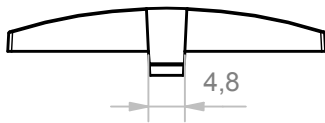

A-A (1:1)

C (2:1)

B-B (1:1)

General Tolerance UNI EN 22768/1 Media (m)				
from 0.5 to 3	from 3 to 6	from 6 to 30	from 30 to 120	from 120 to 400
± 0.1	± 0.1	± 0.2	± 0.3	± 0.5
Scale: 1 : 1	Sheet nr.: 1 / 1	Drawn: R.N.	Checked:	Date: 16/03/2020
Material: PC/ABS-PC			Weight: -	Cod. Mold: ST.0525000
Dimension in mm		Description: PANNELLO CURVO MODULBOX 3M CURVED PANEL MODULBOX 3M		
Drawing nr. 2_250_00095				Rev. 00