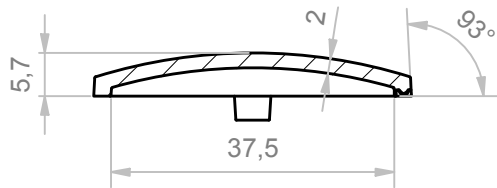

A-A (1:1)

C (2:1)

B-B (1:1)

General Tolerance UNI EN 22768/1 Media (m)				
from 0.5 to 3	from 3 to 6	from 6 to 30	from 30 to 120	from 120 to 400
± 0.1	± 0.1	± 0.2	± 0.3	± 0.5
Scale: 1 : 1	Sheet nr.: 1 / 1	Drawn: R.N.	Checked:	Date: 16/03/2020
Material: PC/ABS-PC			Weight: -	Cod. Mold: ST.0525000
Dimension in mm		Description: PANNELLO CURVO MODULBOX 3M CURVED PANEL MODULBOX 3M		
Drawing nr. 2_250_00095				Rev. 00