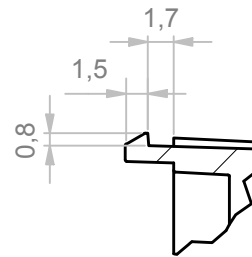

A-A (1:1)

C (2:1)

B-B (1:1)

General Tolerance UNI EN 22768/1 Media (m)				
from 0.5 to 3	from 3 to 6	from 6 to 30	from 30 to 120	from 120 to 400
± 0.1	± 0.1	± 0.2	± 0.3	± 0.5
Scale: 1 : 1	Sheet nr.: 1 / 1	Drawn: R.N.	Checked:	Date: 16/03/2020
Material: PC/ABS-PC			Weight: -	Cod. Mold: ST.0525000
Dimension in mm		Description: PANNELLO CURVO MODULBOX 3M CURVED PANEL MODULBOX 3M		
Drawing nr. 2_250_00095				Rev. 00