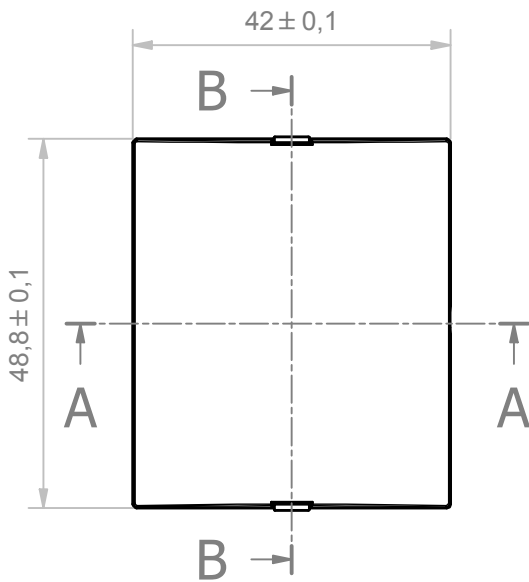

B-B (1:1)

General Tolerance UNI EN 22768/1 Media (m)				
from 0.5 to 3	from 3 to 6	from 6 to 30	from 30 to 120	from 120 to 400
± 0.1	± 0.1	± 0.2	± 0.3	± 0.5
Scale: 1 : 1	Sheet nr.: 1 / 1	Drawn: R.N.	Checked:	Date: 16/03/2020
Material: PC/ABS-PC			Weight: -	Cod. Mold: ST.0525000
Dimension in mm		Description: PANNELLO CURVO MODULBOX 3M CURVED PANEL MODULBOX 3M		
Drawing nr. 2_250_00095				Rev. 00