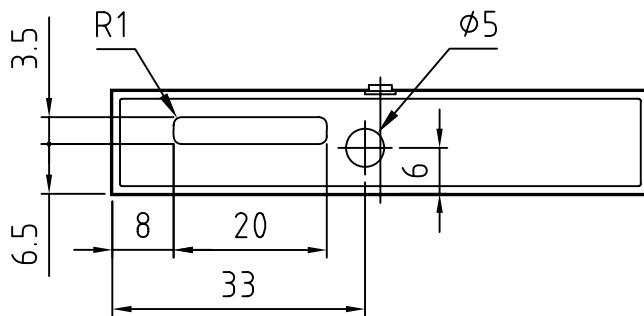

1

2

3

4

A

A

B

B

C

C

D

D

Da 0,5 a 3

Oltre 3 fino a 6

Oltre 6 fino a 30

Oltre 30 fino a 120

Oltre 120 fino a 400

± 0,1

± 0,1

± 0,2

± 0,3

± 0,5

RESERVED PROPERTY

The present drawing cannot be reproduced or communicated to 3d parties, even partially, without the authorization of ITALTRONIC Srl. Italtronic reserves to protect its own rights according to the law.

Dimension
in mm

DRAWING BY

Manual modification
are not allowed

GENERAL TOLERANCE
UNI EN 22768/1
Media (m)

5 4 3 2 1

Date: 19/02/2014

Replace nr.

Revision
description

Drawn: Zorzato E.

Checked: Zorzato E.

Scale: 1 : 1

Denomination:

Coprимorsetto 4MPN

ITALTRONIC S.R.L.
VIA AUSTRIA 25/D 35127
PADOVA - ITALY
www.italtronic.com

Drawing nr.

M-05312-01

Apportato modifiche alla lavorazione meccanica. 28/04/2014 Zorzato E.