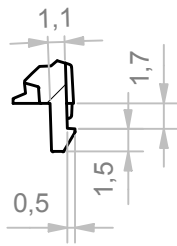

A-A (1:1)

D (2:1)

C (2:1)

B-B (1:1)

General Tolerance UNI EN 22768/1 Media (m)				
from 0.5 to 3	from 3 to 6	from 6 to 30	from 30 to 120	from 120 to 400
± 0.1	± 0.1	± 0.2	± 0.3	± 0.5

Scale: 1 : 1	Sheet nr.: 1 / 1	Drawn: R.N.	Checked:	Date: 16/03/2020

Dimension in mm	Material: PC/ABS-PC	Weight: -	Revision description
	Cod. Mold: ST.0525000		

italtronic enclosures for electronics italtronic.com	Description: PANNELLO CURVO MODULBOX 8M CURVED PANEL MODULBOX 8M
	Drawing nr. 2_250_00097

Rev.	00