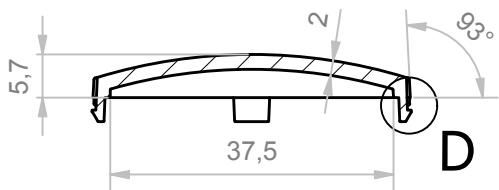

A-A (1:1)

D (2:1)

C (2:1)

B-B (1:1)

General Tolerance UNI EN 22768/1 Media (m)				
from 0.5 to 3	from 3 to 6	from 6 to 30	from 30 to 120	from 120 to 400
± 0.1	± 0.1	± 0.2	± 0.3	± 0.5

Scale: 1 : 1	Sheet nr.: 1 / 1	Drawn: R.N.	Checked:	Date: 16/03/2020

Dimension in mm	Material: PC/ABS-PC	Weight: -	Revision description
	Cod. Mold: ST.0525000		

italtronic enclosures for electronics italtronic.com	Description: PANNELLO CURVO MODULBOX 8M CURVED PANEL MODULBOX 8M
	Drawing nr. 2_250_00097

Rev.	00