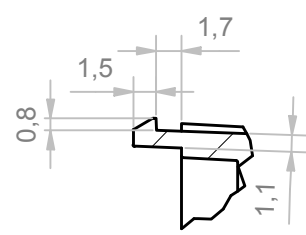

A-A (1:1)

D (2:1)

C (2:1)

B-B (1:1)

General Tolerance UNI EN 22768/1 Media (m)				
from 0.5 to 3	from 3 to 6	from 6 to 30	from 30 to 120	from 120 to 400
± 0.1	± 0.1	± 0.2	± 0.3	± 0.5

Scale: 1 : 1	Sheet nr.: 1 / 1	Drawn: R.N.	Checked:	Date: 16/03/2020

Dimension in mm	Material: PC/ABS-PC	Weight: -	Revision description
	Cod. Mold: ST.0525000		

italtronic enclosures for electronics italtronic.com	Description: PANNELLO CURVO MODULBOX 8M CURVED PANEL MODULBOX 8M
	Drawing nr. 2_250_00097

Rev.	00