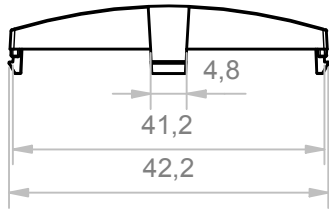

A-A (1:1)

D (2:1)

C (2:1)

B-B (1:1)

General Tolerance UNI EN 22768/1 Media (m)				
from 0.5 to 3	from 3 to 6	from 6 to 30	from 30 to 120	from 120 to 400
± 0.1	± 0.1	± 0.2	± 0.3	± 0.5

Scale: 1 : 1	Sheet nr.: 1 / 1	Drawn: R.N.	Checked:	Date: 16/03/2020

Dimension in mm	Material: PC/ABS-PC	Weight: -	Revision description
	Cod. Mold: ST.0525000		

italtronic enclosures for electronics italtronic.com	Description: PANNELLO CURVO MODULBOX 8M CURVED PANEL MODULBOX 8M
	Drawing nr. 2_250_00097

Rev.	00