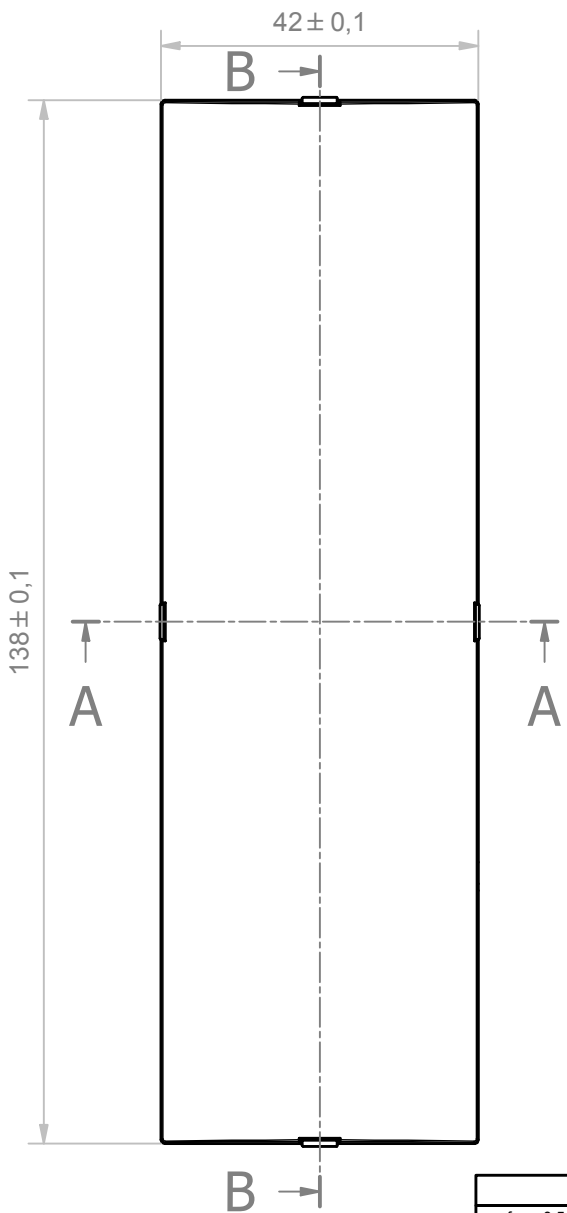

A-A (1:1)

D (2:1)

C (2:1)

B-B (1:1)

General Tolerance UNI EN 22768/1 Media (m)				
from 0.5 to 3	from 3 to 6	from 6 to 30	from 30 to 120	from 120 to 400
± 0.1	± 0.1	± 0.2	± 0.3	± 0.5

Scale: 1 : 1	Sheet nr.: 1 / 1	Drawn: R.N.	Checked:	Date: 16/03/2020

Dimension in mm	Material: PC/ABS-PC	Weight: -	Revision description
	Cod. Mold: ST.0525000		

italtronic enclosures for electronics italtronic.com	Description: PANNELLO CURVO MODULBOX 8M CURVED PANEL MODULBOX 8M
	Drawing nr. 2_250_00097

Rev.	00