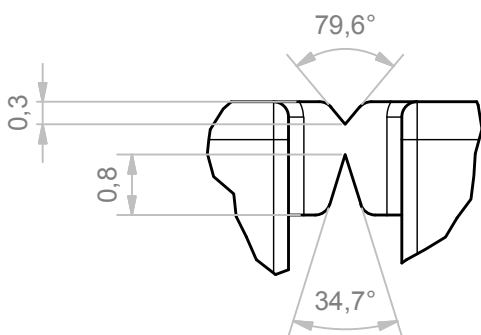

A (10:1)

General Tolerance UNI EN 22768/1 Media (m)				
da 0.5 a 3	da 3 a 6	da 6 a 30	da 30 a 120	da 120 a 400
± 0.1	± 0.1	± 0.2	± 0.3	± 0.5
Scale: 1 : 1	Sheet nr.: 1 / 1	Drawn: N.R.	Checked: F.F.	Date: 07/05/2018
Dimension in mm		Material: PC/ABS	Weight: -	Volume: -
		Description: COPRIFESSURA FRATTURABILE PER VERS. 22,5 MM ORIZZ. MULTILEVEL MULTILEVEL HORIZONTAL HOLE COVER BREAKBLE FOR 22,5MM ENCLOSURE		
www.italtronic.com techcare@italtronic.com			Drawing nr. 2.110.00002	
				Rev. 01

5 4 3 2 1

Revision description

Aggiornato cartiglio con nuovo codice (codice superato R-02701-04). Separato viste delle varie misure. 13/03/18 I.A.

RESERVED PROPERTY: The present drawing cannot be reproduced or communicated to 3rd parties, even partially, without the authorization of ITALTRONIC Srl. Italtronic reserves to protect its own rights according to the law.