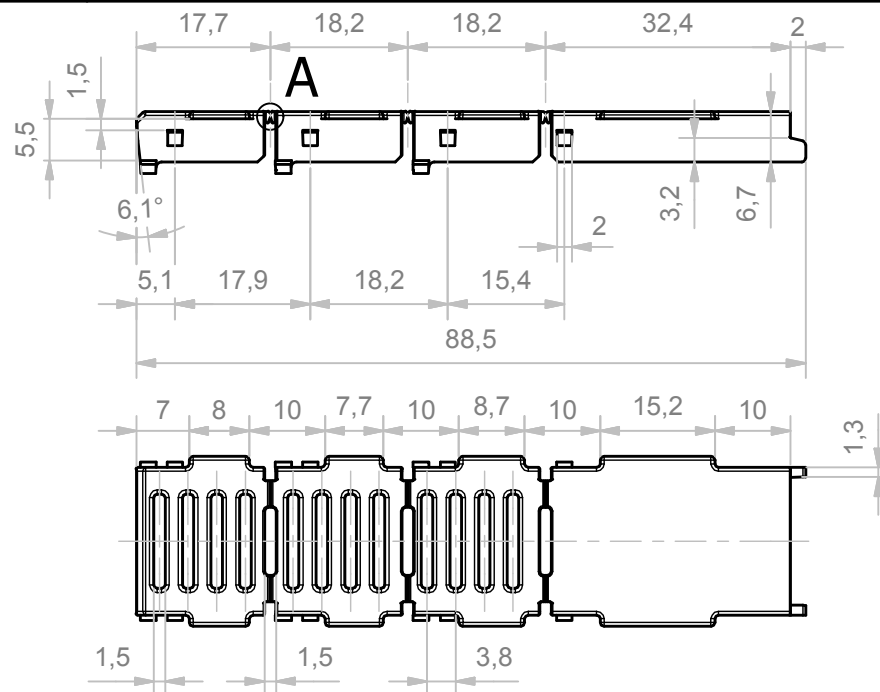

A (10:1)

General Tolerance UNI EN 22768/1 Media (m)				
da 0.5 a 3	da 3 a 6	da 6 a 30	da 30 a 120	da 120 a 400
± 0.1	± 0.1	± 0.2	± 0.3	± 0.5
Scale: 1 : 1	Sheet nr.: 1 / 1	Drawn: N.R.	Checked: F.F.	Date: 07/05/2018
Dimension in mm		Material: PC/ABS	Weight: -	Volume: -
		Description: COPRIFESSURA FRATTURABILE PER VERS. 22,5 MM ORIZZ. MULTILEVEL MULTILEVEL HORIZONTAL HOLE COVER BREAKBLE FOR 22,5MM ENCLOSURE		
www.italtronic.com techcare@italtronic.com			Drawing nr. 2.110.00002	
				Rev. 01

5 4 3 2 1

Revision description

Aggiornato cartiglio con nuovo codice (codice superato R-02701-04). Separato viste delle varie misure. 13/03/18 I.A.

RESERVED PROPERTY: The present drawing cannot be reproduced or communicated to 3rd parties, even partially, without the authorization of ITALTRONIC Srl. Italtronic reserves to protect its own rights according to the law.