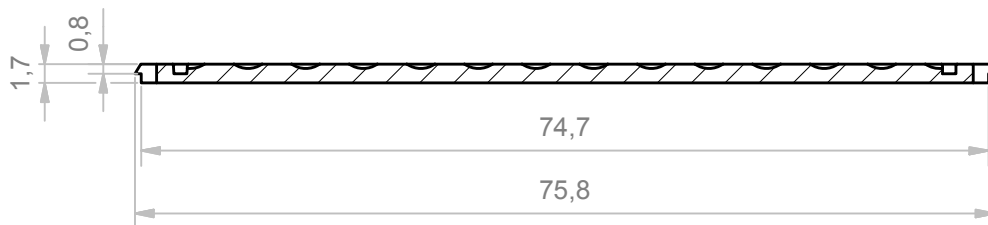

A-A (1.5 : 1)

General Tolerance UNI EN 22768/1 Media (m)				
from 0.5 to 3	from 3 to 6	from 6 to 30	from 30 to 120	from 120 to 400
± 0.1	± 0.1	± 0.2	± 0.3	± 0.5

Scale: 1.5 : 1	Sheet nr.: 1 / 1	Drawn: N.R.	Checked: F.F.	Date: 21/05/2018
-------------------	---------------------	----------------	------------------	---------------------

Dimension in mm	Material: PC/ABS - PC	Weight: -	Volume: -
-----------------	--------------------------	--------------	--------------

 www.italtronic.com techcare@italtronic.com	Description: PANNELLO INTERNO RAILBOX 12 MM INTERNAL PANEL RAILBOX 12 MM
---	--