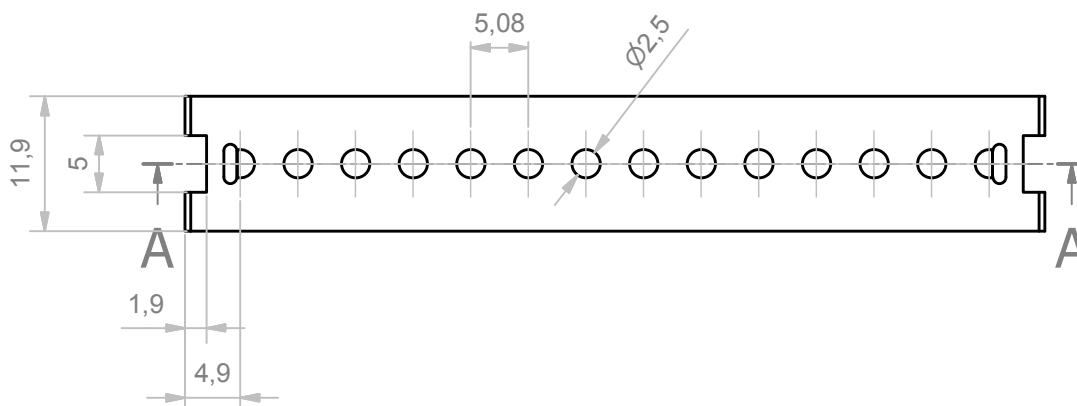

A-A (1.5 : 1)

General Tolerance UNI EN 22768/1 Media (m)				
from 0.5 to 3	from 3 to 6	from 6 to 30	from 30 to 120	from 120 to 400
± 0.1	± 0.1	± 0.2	± 0.3	± 0.5

Scale: 1.5 : 1	Sheet nr.: 1 / 1	Drawn: N.R.	Checked: F.F.	Date: 21/05/2018
-------------------	---------------------	----------------	------------------	---------------------

Dimension in mm	Material: PC/ABS - PC	Weight: -	Volume: -
-----------------	--------------------------	--------------	--------------

 www.italtronic.com techcare@italtronic.com	Description: PANNELLO INTERNO RAILBOX 12 MM INTERNAL PANEL RAILBOX 12 MM
---	--