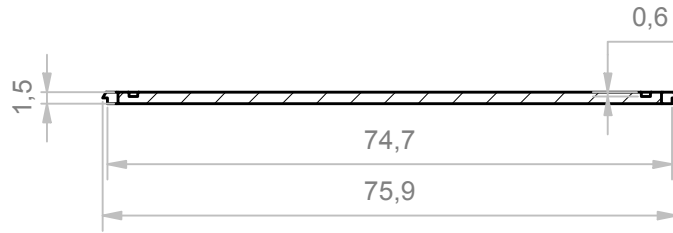

A-A (1:1)

General Tolerance UNI EN 22768/1 Media (m)				
from 0.5 to 3	from 3 to 6	from 6 to 30	from 30 to 120	from 120 to 400
± 0.1	± 0.1	± 0.2	± 0.3	± 0.5
Scale: 1 : 1	Sheet nr.: 1 / 1	Drawn: R.N.	Checked: R.N.	Date: 27/04/2020
Dimension in mm		Material: PC/ABS	Weight: -	Revision description
Cod. Mold: ST.1009110		Description: PANNELLO INTERNO RAILBOX 12 MM PER ETICHETTA/STAMPA sp. 1.5 mm INTERNAL PANEL RAILBOX 12 MM FOR LABEL/PRINTING th. 1.5 mm		
italtronic enclosures for electronics italtronic.com			Drawing nr. 2_110_00045	Rev. 00