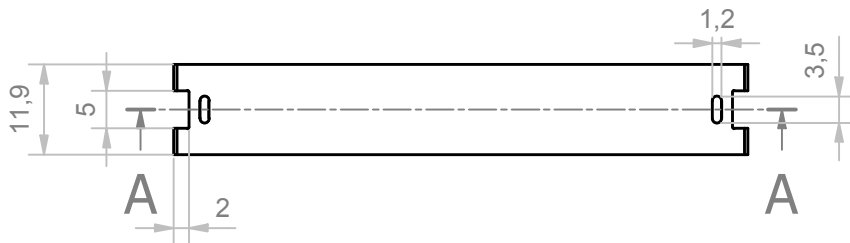

A-A (1:1)

General Tolerance UNI EN 22768/1 Media (m)				
from 0.5 to 3	from 3 to 6	from 6 to 30	from 30 to 120	from 120 to 400
± 0.1	± 0.1	± 0.2	± 0.3	± 0.5
Scale: 1 : 1	Sheet nr.: 1 / 1	Drawn: R.N.	Checked: R.N.	Date: 27/04/2020
Dimension in mm		Material: PC/ABS	Weight: -	Revision description
Cod. Mold: ST.1009110		Description: PANNELLO INTERNO RAILBOX 12 MM PER ETICHETTA/STAMPA sp. 1.5 mm INTERNAL PANEL RAILBOX 12 MM FOR LABEL/PRINTING th. 1.5 mm		
italtronic enclosures for electronics italtronic.com			Drawing nr. 2_110_00045	Rev. 00