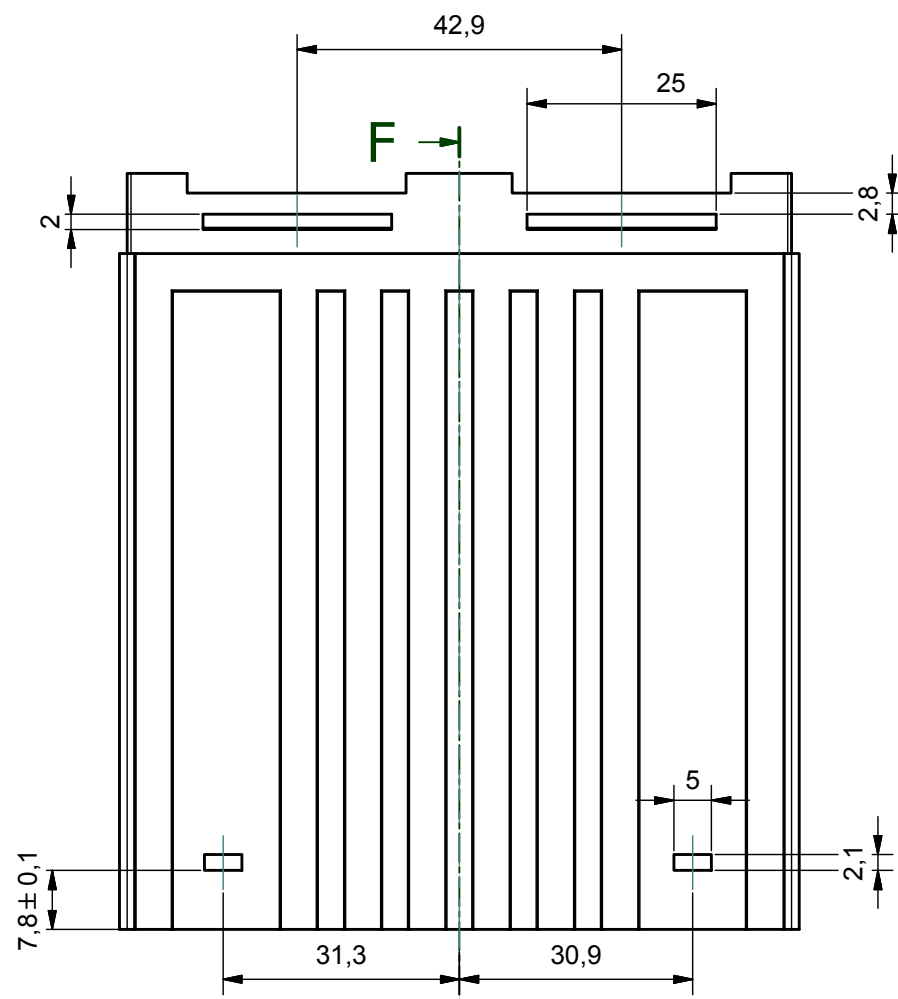

**Different length of different enclosure:**

- L=50 mm
- L= 57 mm
- L= 75 mm
- L= 100 mm
- L= 124 mm
- Lxxx= 104 Max

D (2:1)

H-H (1:1)

Da 0,5 a 3	Oltre 3 fino a 6	Oltre 6 fino a 30	Oltre 30 fino a 120	Oltre 120
± 0,1	± 0,1	± 0,2	± 0,3	± 0,5
RESERVED PROPERTY The present drawing cannot be reproduced or communicated to 3d parties, even partially, without the authorization of ITALTRONIC Srl. Italtronic reserves to protect its own rights according to the law.		Dimension in mm	SHEET NR. 1 / 1	DRAWING BY  Manual modification are not allowed
Date: 13/06/2014		Replace nr. I-01112-05		Revision description
Drawed: Rigato N.		Checked: Dalla Montà D.		Scale:

5	4	3	2	1
---	---	---	---	---

Denomination:  
Corpo Incabox 96x96 XT  
Body Incabox 96x96 XT

ITALTRONIC S.R.L.  
VIA AUSTRIA 25/D 35127  
PADOVA - ITALY  
[www.italtronic.com](http://www.italtronic.com)

Drawing nr.  
**I-05471-00**