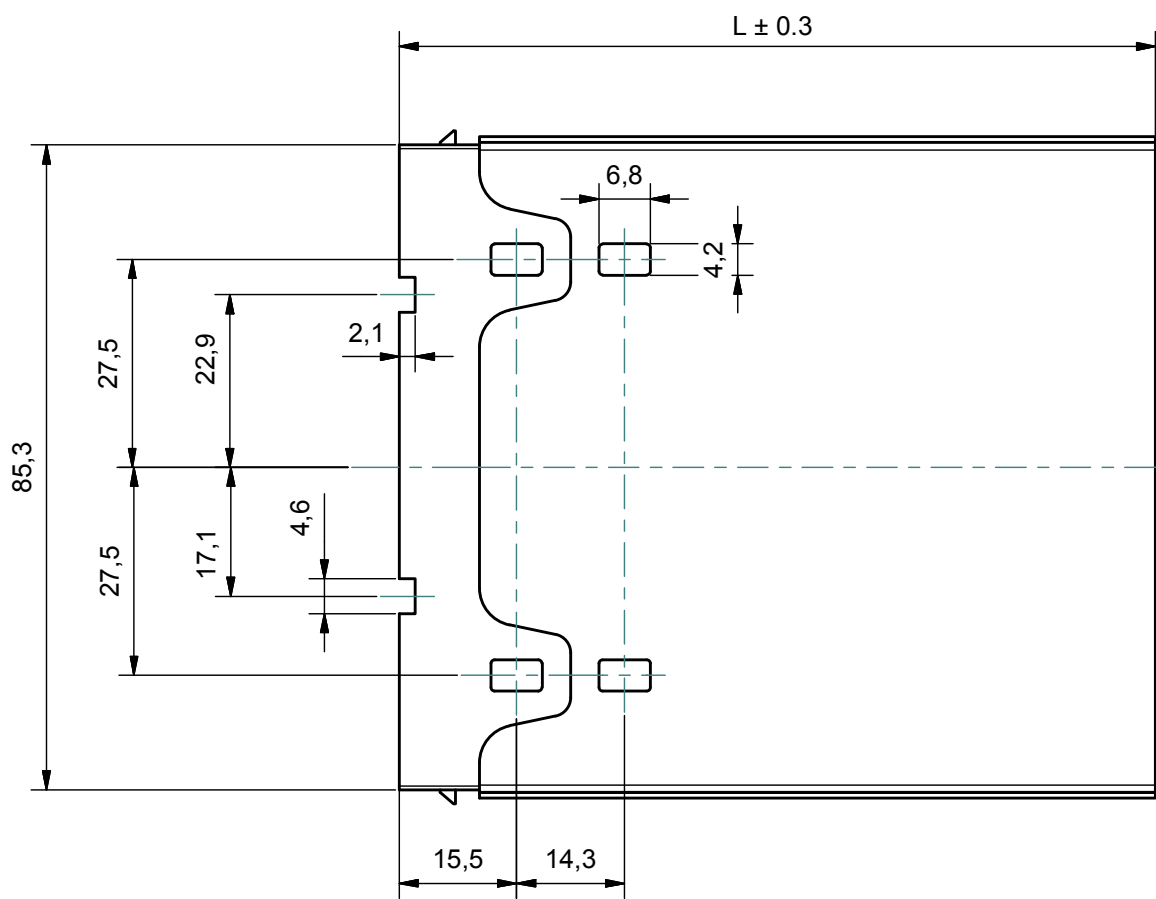

**Different length of different enclosure:**

- L=50 mm
- L= 57 mm
- L= 75 mm
- L= 100 mm
- L= 124 mm
- Lxxx= 104 Max

D (2:1)

H-H (1:1)

Da 0,5 a 3	Oltre 3 fino a 6	Oltre 6 fino a 30	Oltre 30 fino a 120	Oltre 120
± 0,1	± 0,1	± 0,2	± 0,3	± 0,5
RESERVED PROPERTY The present drawing cannot be reproduced or communicated to 3d parties, even partially, without the authorization of ITALTRONIC Srl. Italtronic reserves to protect its own rights according to the law.		Dimension in mm	SHEET NR. 1 / 1	DRAWING BY  Manual modification are not allowed
Date: 13/06/2014		Replace nr. I-01112-05		Revision description
Drawed: Rigato N.		Checked: Dalla Montà D.		Scale:

5	4	3	2	1
---	---	---	---	---

Denomination:  
Corpo Incabox 96x96 XT  
Body Incabox 96x96 XT

ITALTRONIC S.R.L.  
VIA AUSTRIA 25/D 35127  
PADOVA - ITALY  
[www.italtronic.com](http://www.italtronic.com)

Drawing nr.  
**I-05471-00**