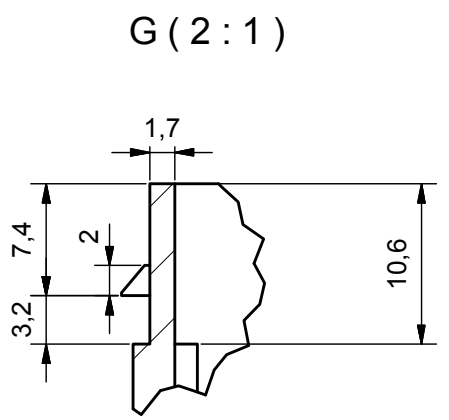

**Different length of different enclosure:**

- L=50 mm
- L= 57 mm
- L= 75 mm
- L= 100 mm
- L= 124 mm
- Lxxx= 104 Max

D (2:1)

H-H (1:1)

Da 0,5 a 3	Oltre 3 fino a 6	Oltre 6 fino a 30	Oltre 30 fino a 120	Oltre 120
± 0,1	± 0,1	± 0,2	± 0,3	± 0,5
RESERVED PROPERTY The present drawing cannot be reproduced or communicated to 3d parties, even partially, without the authorization of ITALTRONIC Srl. Italtronic reserves to protect its own rights according to the law.		Dimension in mm	SHEET NR. 1 / 1	DRAWING BY  Manual modification are not allowed
Date: 13/06/2014		Replace nr. I-01112-05		Revision description
Drawed: Rigato N.		Checked: Dalla Montà D.		Scale:

5	4	3	2	1
---	---	---	---	---

Denomination:  
Corpo Incabox 96x96 XT  
Body Incabox 96x96 XT

ITALTRONIC S.R.L.  
VIA AUSTRIA 25/D 35127  
PADOVA - ITALY  
[www.italtronic.com](http://www.italtronic.com)

Drawing nr.  
**I-05471-00**