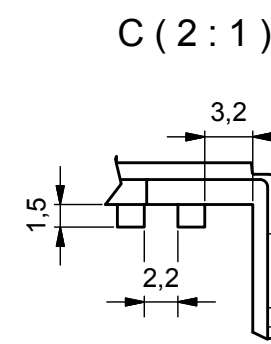

**Different length of different enclosure:**

- L=50 mm
- L= 57 mm
- L= 75 mm
- L= 100 mm
- L= 124 mm
- Lxxx= 104 Max

D (2:1)

H-H (1:1)

Da 0,5 a 3	Oltre 3 fino a 6	Oltre 6 fino a 30	Oltre 30 fino a 120	Oltre 120
± 0,1	± 0,1	± 0,2	± 0,3	± 0,5
RESERVED PROPERTY The present drawing cannot be reproduced or communicated to 3d parties, even partially, without the authorization of ITALTRONIC Srl. Italtronic reserves to protect its own rights according to the law.		Dimension in mm	SHEET NR. 1 / 1	DRAWING BY  Manual modification are not allowed
Date: 13/06/2014		Replace nr. I-01112-05		Revision description
Drawed: Rigato N.		Checked: Dalla Montà D.		Scale:

5	4	3	2	1
---	---	---	---	---

Denomination:  
Corpo Incabox 96x96 XT  
Body Incabox 96x96 XT

ITALTRONIC S.R.L.  
VIA AUSTRIA 25/D 35127  
PADOVA - ITALY  
[www.italtronic.com](http://www.italtronic.com)

Drawing nr.  
**I-05471-00**