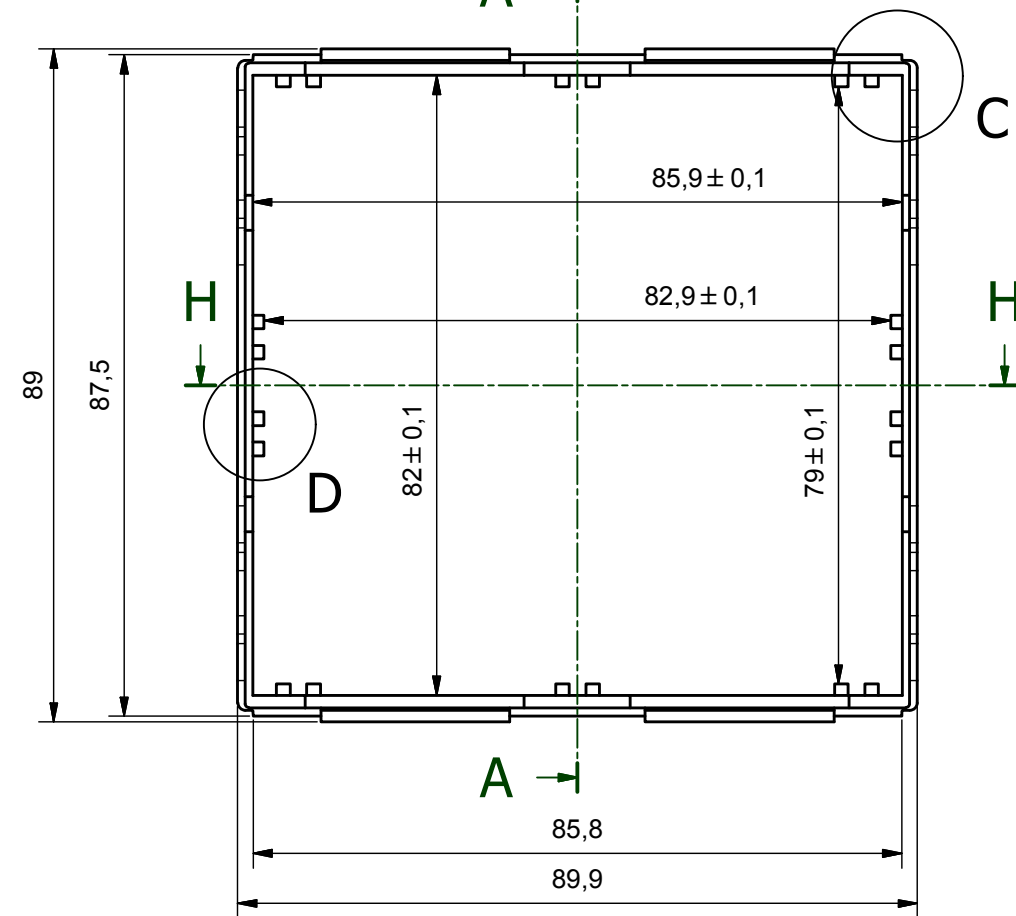

**Different length of different enclosure:**

- L=50 mm
- L= 57 mm
- L= 75 mm
- L= 100 mm
- L= 124 mm
- Lxxx= 104 Max

D (2:1)

H-H (1:1)

Da 0,5 a 3	Oltre 3 fino a 6	Oltre 6 fino a 30	Oltre 30 fino a 120	Oltre 120
± 0,1	± 0,1	± 0,2	± 0,3	± 0,5
RESERVED PROPERTY The present drawing cannot be reproduced or communicated to 3d parties, even partially, without the authorization of ITALTRONIC Srl. Italtronic reserves to protect its own rights according to the law.		Dimension in mm	SHEET NR. 1 / 1	DRAWING BY  Manual modification are not allowed
Date: 13/06/2014		Replace nr. I-01112-05		Revision description
Drawed: Rigato N.		Checked: Dalla Montà D.		Scale:

5	4	3	2	1
---	---	---	---	---

Denomination:  
Corpo Incabox 96x96 XT  
Body Incabox 96x96 XT

ITALTRONIC S.R.L.  
VIA AUSTRIA 25/D 35127  
PADOVA - ITALY  
[www.italtronic.com](http://www.italtronic.com)

Drawing nr.  
**I-05471-00**