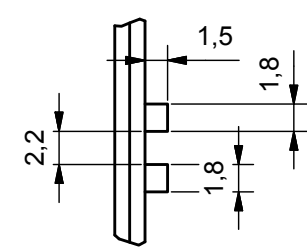

**Different length of different enclosure:**

- L=50 mm
- L= 57 mm
- L= 75 mm
- L= 100 mm
- L= 124 mm
- Lxxx= 104 Max

D (2:1)

H-H (1:1)

Da 0,5 a 3	Oltre 3 fino a 6	Oltre 6 fino a 30	Oltre 30 fino a 120	Oltre 120
± 0,1	± 0,1	± 0,2	± 0,3	± 0,5
RESERVED PROPERTY The present drawing cannot be reproduced or communicated to 3d parties, even partially, without the authorization of ITALTRONIC Srl. Italtronic reserves to protect its own rights according to the law.		Dimension in mm	SHEET NR. 1 / 1	DRAWING BY  Manual modification are not allowed
Date: 13/06/2014		Replace nr. I-01112-05		Revision description
Drawed: Rigato N.		Checked: Dalla Montà D.		Scale:

5	4	3	2	1
---	---	---	---	---

Denomination:  
Corpo Incabox 96x96 XT  
Body Incabox 96x96 XT

ITALTRONIC S.R.L.  
VIA AUSTRIA 25/D 35127  
PADOVA - ITALY  
[www.italtronic.com](http://www.italtronic.com)

Drawing nr.  
**I-05471-00**