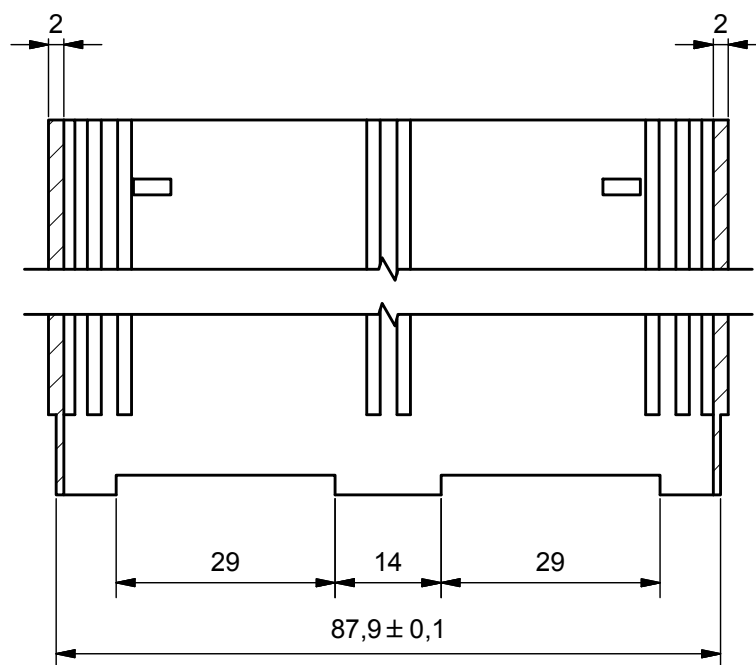

**Different length of different enclosure:**

- L=50 mm
- L= 57 mm
- L= 75 mm
- L= 100 mm
- L= 124 mm
- Lxxx= 104 Max

D (2:1)

H-H (1:1)

Da 0,5 a 3	Oltre 3 fino a 6	Oltre 6 fino a 30	Oltre 30 fino a 120	Oltre 120
± 0,1	± 0,1	± 0,2	± 0,3	± 0,5
RESERVED PROPERTY The present drawing cannot be reproduced or communicated to 3d parties, even partially, without the authorization of ITALTRONIC Srl. Italtronic reserves to protect its own rights according to the law.		Dimension in mm	SHEET NR. 1 / 1	DRAWING BY  Manual modification are not allowed
Date: 13/06/2014		Replace nr. I-01112-05		Revision description
Drawed: Rigato N.		Checked: Dalla Montà D.		Scale:

5	4	3	2	1
---	---	---	---	---

Denomination:  
Corpo Incabox 96x96 XT  
Body Incabox 96x96 XT

ITALTRONIC S.R.L.  
VIA AUSTRIA 25/D 35127  
PADOVA - ITALY  
[www.italtronic.com](http://www.italtronic.com)

Drawing nr.  
**I-05471-00**