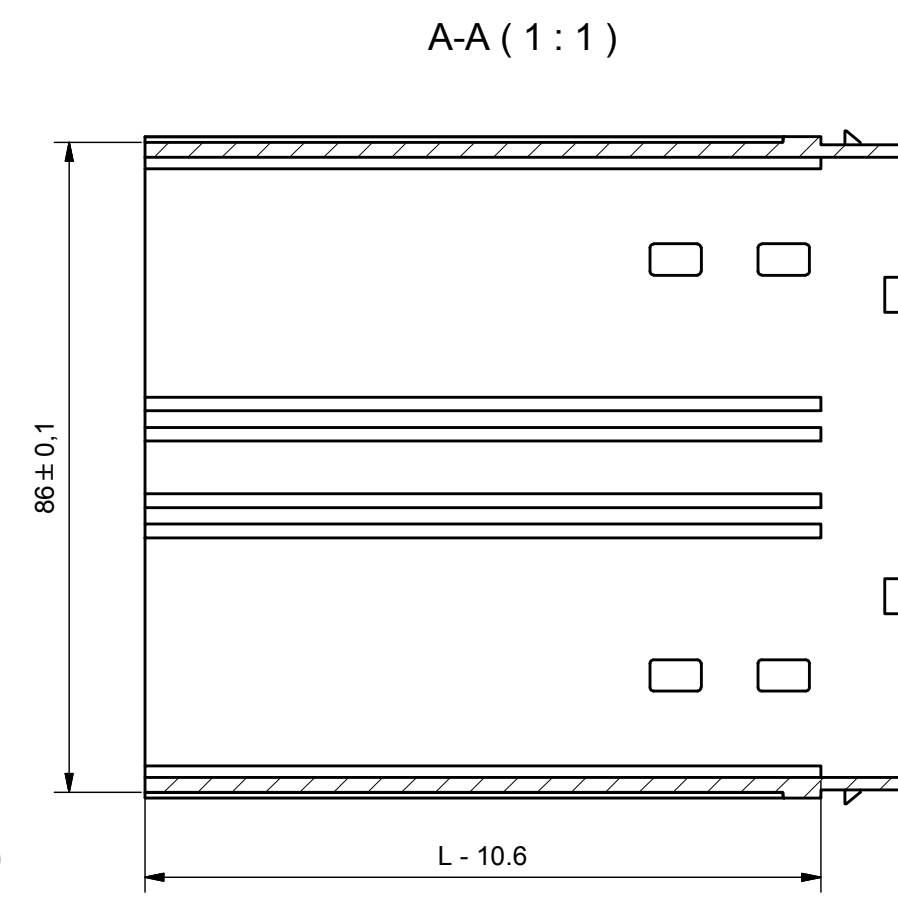

**Different length of different enclosure:**

- L=50 mm
- L= 57 mm
- L= 75 mm
- L= 100 mm
- L= 124 mm
- Lxxx= 104 Max

D (2:1)

H-H (1:1)

Da 0,5 a 3	Oltre 3 fino a 6	Oltre 6 fino a 30	Oltre 30 fino a 120	Oltre 120
± 0,1	± 0,1	± 0,2	± 0,3	± 0,5
RESERVED PROPERTY The present drawing cannot be reproduced or communicated to 3d parties, even partially, without the authorization of ITALTRONIC Srl. Italtronic reserves to protect its own rights according to the law.		Dimension in mm	SHEET NR. 1 / 1	DRAWING BY  Manual modification are not allowed
Date: 13/06/2014		Replace nr. I-01112-05		Revision description
Drawed: Rigato N.		Checked: Dalla Montà D.		Scale:

5	4	3	2	1
---	---	---	---	---

Denomination:  
Corpo Incabox 96x96 XT  
Body Incabox 96x96 XT

ITALTRONIC S.R.L.  
VIA AUSTRIA 25/D 35127  
PADOVA - ITALY  
[www.italtronic.com](http://www.italtronic.com)

Drawing nr.  
**I-05471-00**