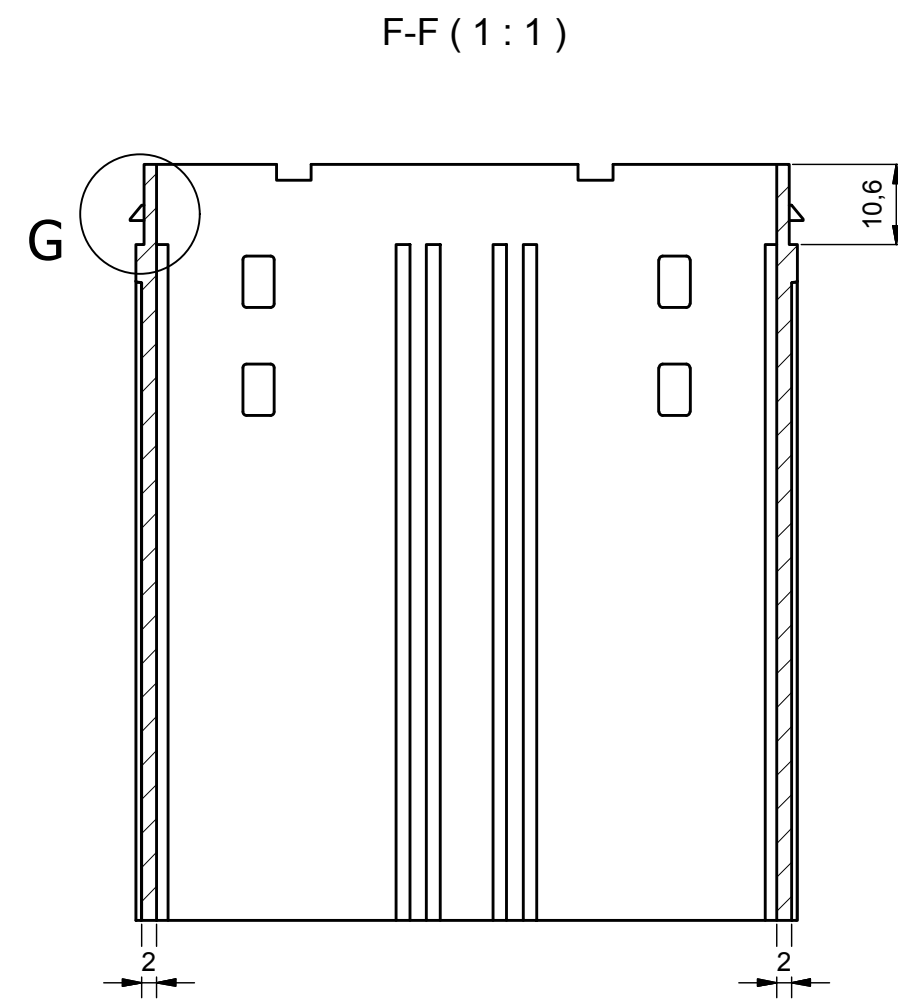

**Different length of different enclosure:**

- L=50 mm
- L= 57 mm
- L= 75 mm
- L= 100 mm
- L= 124 mm
- Lxxx= 104 Max

D (2:1)

H-H (1:1)

Da 0,5 a 3	Oltre 3 fino a 6	Oltre 6 fino a 30	Oltre 30 fino a 120	Oltre 120
± 0,1	± 0,1	± 0,2	± 0,3	± 0,5
RESERVED PROPERTY The present drawing cannot be reproduced or communicated to 3d parties, even partially, without the authorization of ITALTRONIC Srl. Italtronic reserves to protect its own rights according to the law.		Dimension in mm	SHEET NR. 1 / 1	DRAWING BY  Manual modification are not allowed
Date: 13/06/2014		Replace nr. I-01112-05		Revision description
Drawed: Rigato N.		Checked: Dalla Montà D.		Scale:

5	4	3	2	1
---	---	---	---	---

Denomination:  
Corpo Incabox 96x96 XT  
Body Incabox 96x96 XT

ITALTRONIC S.R.L.  
VIA AUSTRIA 25/D 35127  
PADOVA - ITALY  
[www.italtronic.com](http://www.italtronic.com)

Drawing nr.  
**I-05471-00**