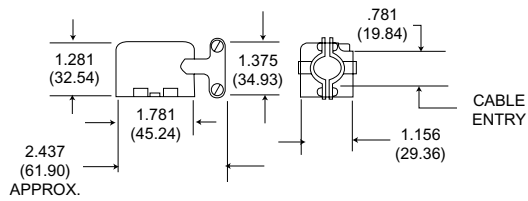

Junction Shells

90° Angle

Style	Part Number
(Right) DPXA	20745-22
(Left) DPXA	20745-23
(Right) DPX2	20745-10
(Left) DPX2	20745-11