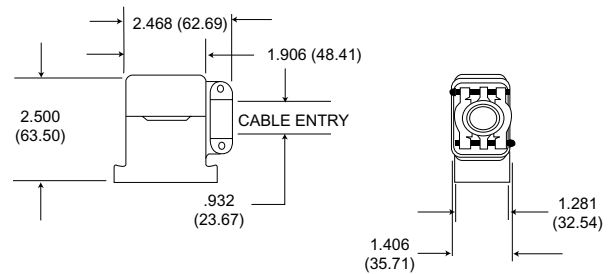

(DPXA ONLY) DIECAST 90° ANGLE JUNCTION SHELL

Style	Part Number
DPXA	22017-1

* DPX2 Junction Shells are also used on DPXB connectors.

Diecast junction shells may be used on DPXA connectors. They have 4-40 NC-2B tapped mounting holes for attaching to the shell mounting hardware.

Dust Caps

DPXA-60 for 34 Shells
025-0762-000
DPXB-60 for 34 Shells
025-0767-000

Conductive

DPXB-60-1 for 34 Shell
Conductive Dust Caps
025-0767-001
Protect Against
Static Electricity

DPXA-59 for 33 Shells
025-0749-000
also used DPXB-33

Conductive

DPXA-59 for 33 Shells
025-0749-001