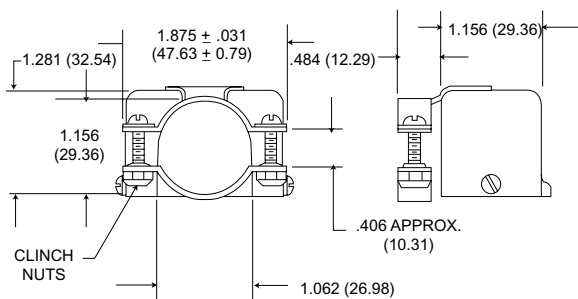

### 90° Angle

Style	Part Number
(Right) DPXA	20745-22
(Left) DPXA	20745-23
(Right) DPX2	20745-10
(Left) DPX2	20745-11

### (DPXA ONLY) DIECAST STRAIGHT JUNCTION SHELL

Style	Part Number
DPXA	22017

### 90° ANGLE DPX2 JUNCTION SHELL (SIDE OUTLET)

Style	Part Number
DPX2	20745-12

### (DPXA ONLY) DIECAST STRAIGHT JUNCTION SHELL

Style	Part Number
DPXA	22017-2