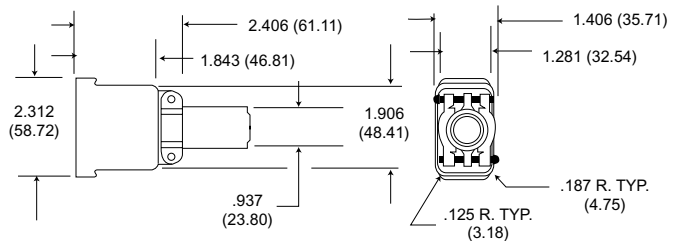

### (DPXA ONLY) DIECAST STRAIGHT JUNCTION SHELL

Style	Part Number
DPXA	22017

### 90° ANGLE DPX2 JUNCTION SHELL (SIDE OUTLET)

Style	Part Number
DPX2	20745-12

### (DPXA ONLY) DIECAST STRAIGHT JUNCTION SHELL

Style	Part Number
DPXA	22017-2

### STRAIGHT JUNCTION SHELL

Style	Part Number
DPXA	20745-21
DPX2	20745-8