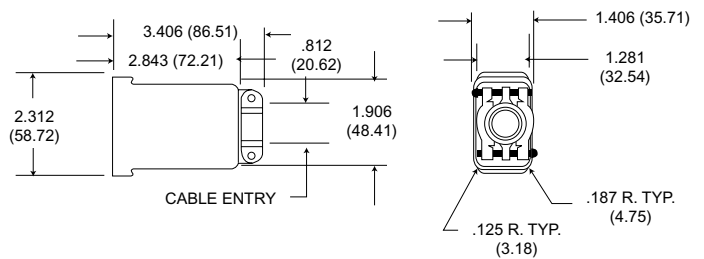

### (DPXA ONLY) DIECAST STRAIGHT JUNCTION SHELL

Style	Part Number
DPXA	22017

### 90° ANGLE DPX2 JUNCTION SHELL (SIDE OUTLET)

Style	Part Number
DPX2	20745-12

### (DPXA ONLY) DIECAST STRAIGHT JUNCTION SHELL

Style	Part Number
DPXA	22017-2