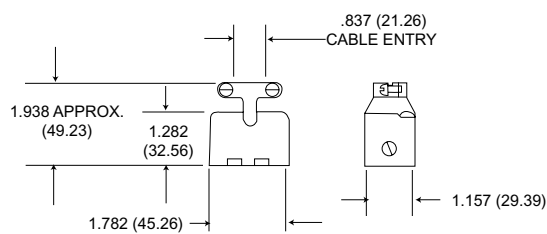

STRAIGHT JUNCTION SHELL

Style	Part Number
DPXA	20745-21
DPX2	20745-8