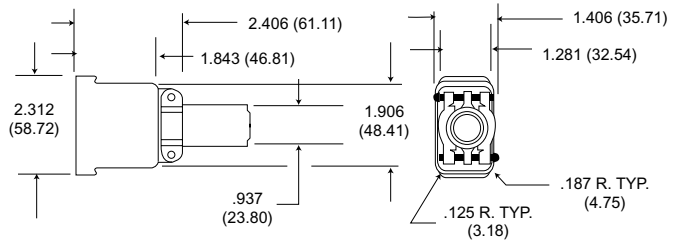

Junction Shells

90° Angle

Style	Part Number
(Right) DPXA	20745-22
(Left) DPXA	20745-23
(Right) DPX2	20745-10
(Left) DPX2	20745-11

(DPXA ONLY) DIECAST STRAIGHT JUNCTION SHELL

Style	Part Number
DPXA	22017

90° ANGLE DPX2 JUNCTION SHELL (SIDE OUTLET)

Style	Part Number
DPX2	20745-12

(DPXA ONLY) DIECAST STRAIGHT JUNCTION SHELL

Style	Part Number
DPXA	22017-2

(DPXA ONLY) DIECAST 90° ANGLE JUNCTION SHELL

Style	Part Number
DPXA	22017-1

Diecast junction shells may be used on DPXA connectors. They have 4-40 NC-2B tapped mounting holes for attaching to the shell mounting hardware.

STRAIGHT JUNCTION SHELL

Style	Part Number
DPXA	20745-21
DPX2	20745-8

* DPX2 Junction Shells are also used on DPXB connectors.

Dust Caps

34

DPXA-60 for 34 Shells
025-0762-000
DPXB-60 for 34 Shells
025-0767-000