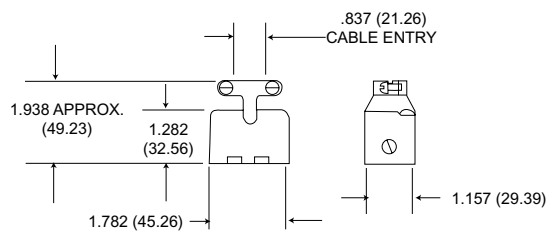

STRAIGHT JUNCTION SHELL

Style	Part Number
DPXA	20745-21
DPX2	20745-8

* DPX2 Junction Shells are also used on DPXB connectors.

Dust Caps

DPXA-60 for 34 Shells
025-0762-000
DPXB-60 for 34 Shells
025-0767-000

Conductive

DPXB-60-1 for 34 Shell
Conductive Dust Caps
025-0767-001
Protect Against
Static Electricity

DPXA-59 for 33 Shells
025-0749-000
also used DPXB-33

Conductive

DPXA-59 for 33 Shells
025-0749-001