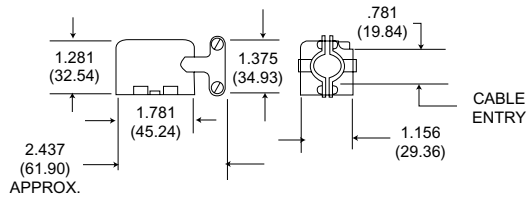

Junction Shells

90° Angle

Style	Part Number
(Right) DPXA	20745-22
(Left) DPXA	20745-23
(Right) DPX2	20745-10
(Left) DPX2	20745-11

(DPXA ONLY) DIECAST STRAIGHT JUNCTION SHELL

Style	Part Number
DPXA	22017

90° ANGLE DPX2 JUNCTION SHELL (SIDE OUTLET)

Style	Part Number
DPX2	20745-12

(DPXA ONLY) DIECAST STRAIGHT JUNCTION SHELL

Style	Part Number
DPXA	22017-2

(DPXA ONLY) DIECAST 90° ANGLE JUNCTION SHELL

Style	Part Number
DPXA	22017-1

Diecast junction shells may be used on DPXA connectors. They have 4-40 NC-2B tapped mounting holes for attaching to the shell mounting hardware.