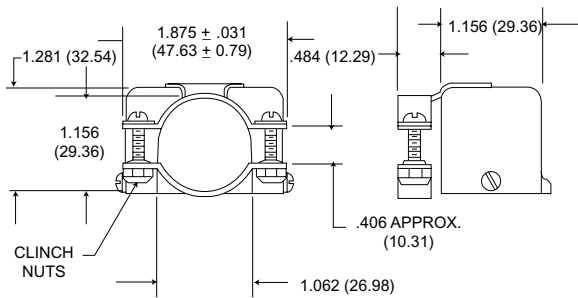

Junction Shells

90° Angle

Style	Part Number
(Right) DPXA	20745-22
(Left) DPXA	20745-23
(Right) DPX2	20745-10
(Left) DPX2	20745-11

(DPXA ONLY) DIECAST STRAIGHT JUNCTION SHELL

Style	Part Number
DPXA	22017

90° ANGLE DPX2 JUNCTION SHELL (SIDE OUTLET)

Style	Part Number
DPX2	20745-12

(DPXA ONLY) DIECAST STRAIGHT JUNCTION SHELL

Style	Part Number
DPXA	22017-2

(DPXA ONLY) DIECAST 90° ANGLE JUNCTION SHELL

Style	Part Number
DPXA	22017-1

Diecast junction shells may be used on DPXA connectors. They have 4-40 NC-2B tapped mounting holes for attaching to the shell mounting hardware.

STRAIGHT JUNCTION SHELL

Style	Part Number
DPXA	20745-21
DPX2	20745-8

* DPX2 Junction Shells are also used on DPXB connectors.

Dust Caps

34

DPXA-60 for 34 Shells
025-0762-000
DPXB-60 for 34 Shells
025-0767-000