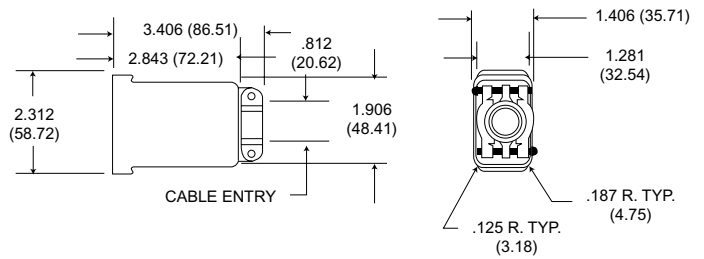

Junction Shells

90° Angle

Style	Part Number
(Right) DPXA	20745-22
(Left) DPXA	20745-23
(Right) DPX2	20745-10
(Left) DPX2	20745-11

(DPXA ONLY) DIECAST STRAIGHT JUNCTION SHELL

Style	Part Number
DPXA	22017

90° ANGLE DPX2 JUNCTION SHELL (SIDE OUTLET)

Style	Part Number
DPX2	20745-12

(DPXA ONLY) DIECAST STRAIGHT JUNCTION SHELL

Style	Part Number
DPXA	22017-2

(DPXA ONLY) DIECAST 90° ANGLE JUNCTION SHELL

Style	Part Number
DPXA	22017-1

Diecast junction shells may be used on DPXA connectors. They have 4-40 NC-2B tapped mounting holes for attaching to the shell mounting hardware.