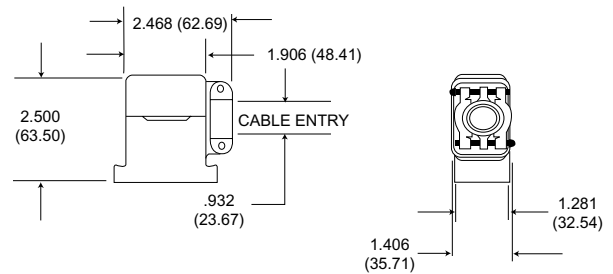

Junction Shells

90° Angle

Style	Part Number
(Right) DPXA	20745-22
(Left) DPXA	20745-23
(Right) DPX2	20745-10
(Left) DPX2	20745-11

(DPXA ONLY) DIECAST STRAIGHT JUNCTION SHELL

Style	Part Number
DPXA	22017

90° ANGLE DPX2 JUNCTION SHELL (SIDE OUTLET)

Style	Part Number
DPX2	20745-12

(DPXA ONLY) DIECAST STRAIGHT JUNCTION SHELL

Style	Part Number
DPXA	22017-2

(DPXA ONLY) DIECAST 90° ANGLE JUNCTION SHELL

Style	Part Number
DPXA	22017-1

Diecast junction shells may be used on DPXA connectors. They have 4-40 NC-2B tapped mounting holes for attaching to the shell mounting hardware.

STRAIGHT JUNCTION SHELL

Style	Part Number
DPXA	20745-21
DPX2	20745-8

* DPX2 Junction Shells are also used on DPXB connectors.

Dust Caps

34

DPXA-60 for 34 Shells
025-0762-000
DPXB-60 for 34 Shells
025-0767-000