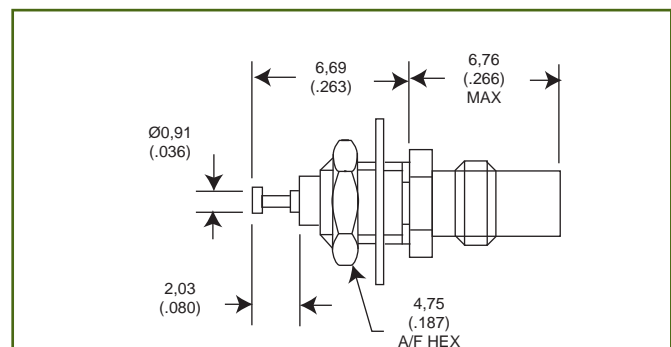

Right Angle Plug

Part Number	Cable Numbers	A
050 - 428 - 3188220	RG174/U, 316/U	10,16 (.400)
050 - 428 - 3196220	RG178/U, 196/U	9,40 (.370)

Assembly Instructions

- 050 - 428 - 3188220 AI 286 (Page 45)
- 050 - 428 - 3196220 AI 696 (Page 45)

Bulkhead Receptacle - Rear Mount  
Mounting Nut Outside Panel

Part Number
050 - 443 - 0000220

Mounting Plan U (Page 40)

Bulkhead Receptacle - Front Mount  
Mounting Nut Inside Panel

Part Number
050 - 445 - 0000220

Mounting Plan U (Page 40)

Dimensions shown in mm (inch)  
Specifications and dimensions subject to change  
www.ittcannon.com