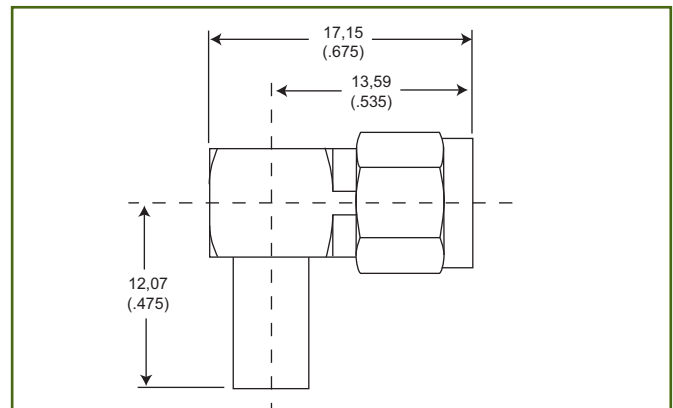

Straight Plug, Captive Contact

Part Number	Cable Numbers
A50 - 624 - 9188890	RG174/U, 316/U
A50 - 624 - 9875890	RD316

Assembly Instructions AI-703 (Page 51)

Right Angle Plug, Captive Contact

Part Number	Cable Numbers
050 - 628 - 9188890	RG174/U, 316/U
050 - 628 - 9875890	RD316

Assembly Instructions AI-90 (Page 41)

Bulkhead Jack, Captive Contact

Part Number	Cable Numbers
050 - 627 - 9188890	RG174/U, 316/U
050 - 627 - 9875890	RD316

Mounting Plan W (Page 40)
Assembly Instructions AI-227 (Page 46)

The surface finish on these products is passivated stainless steel. For gold plated versions change last three digits of the the part number from 890 to 310.

Dimensions shown in mm (inch)
Specifications and dimensions subject to change