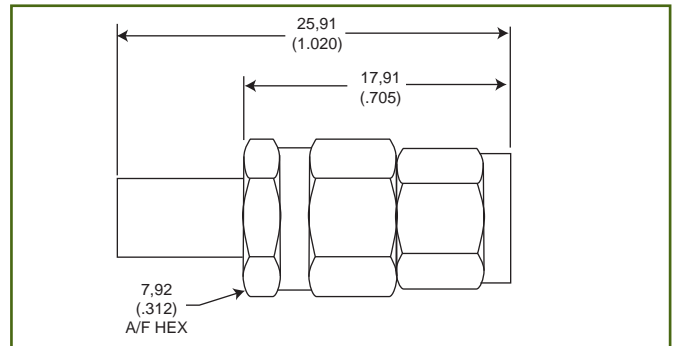

CRIMP TYPE CABLE CONNECTORS FOR FLEXIBLE CABLE

Straight Plug, Non-Captive Contact

Part Number	Cable Numbers
050 - 622 - 9188890	RG174/U, 316/U
050 - 622 - 9875890	RD316

Assembly Instructions AI-102 (Page 43)

Straight Plug, Captive Contact

Part Number	Cable Numbers
A50 - 624 - 9188890	RG174/U, 316/U
A50 - 624 - 9875890	RD316

Assembly Instructions AI-703 (Page 51)

Right Angle Plug, Captive Contact

Part Number	Cable Numbers
050 - 628 - 9188890	RG174/U, 316/U
050 - 628 - 9875890	RD316

The surface finish on these products is passivated stainless steel. For gold plated versions change last three digits of the the part number from 890 to 310.

Dimensions shown in mm (inch)
Specifications and dimensions subject to change