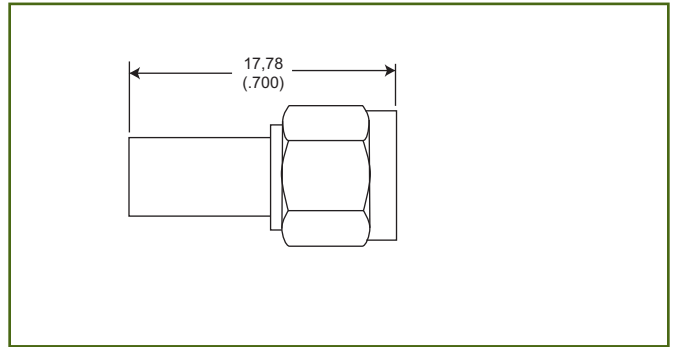

CRIMP TYPE CABLE CONNECTORS FOR FLEXIBLE CABLE

Straight Plug, Non-Captive Contact

Part Number	Cable Numbers
050 - 622 - 9188890	RG174/U, 316/U
050 - 622 - 9875890	RD316

Assembly Instructions AI-102 (Page 43)

Straight Plug, Captive Contact

Part Number	Cable Numbers
A50 - 624 - 9188890	RG174/U, 316/U
A50 - 624 - 9875890	RD316

Assembly Instructions AI-703 (Page 51)

Right Angle Plug, Captive Contact

Part Number	Cable Numbers
050 - 628 - 9188890	RG174/U, 316/U
050 - 628 - 9875890	RD316

The surface finish on these products is passivated stainless steel. For gold plated versions change last three digits of the the part number from 890 to 310.

Dimensions shown in mm (inch)
Specifications and dimensions subject to change