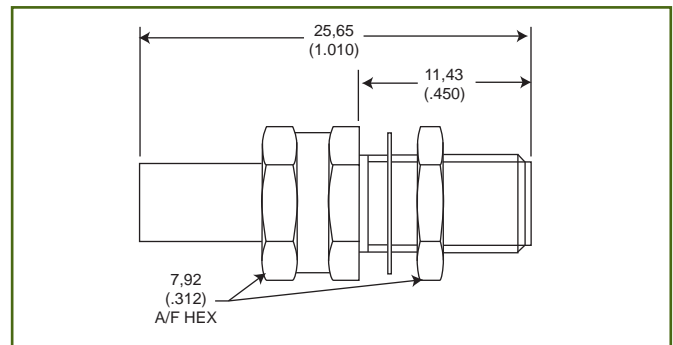

Straight Plug, Captive Contact

Part Number	Cable Numbers
A50 - 624 - 9188890	RG174/U, 316/U
A50 - 624 - 9875890	RD316

Assembly Instructions AI-703 (Page 51)

Right Angle Plug, Captive Contact

Part Number	Cable Numbers
050 - 628 - 9188890	RG174/U, 316/U
050 - 628 - 9875890	RD316

Assembly Instructions AI-90 (Page 41)

Bulkhead Jack, Captive Contact

Part Number	Cable Numbers
050 - 627 - 9188890	RG174/U, 316/U
050 - 627 - 9875890	RD316

Mounting Plan W (Page 40)
Assembly Instructions AI-227 (Page 46)

The surface finish on these products is passivated stainless steel. For gold plated versions change last three digits of the the part number from 890 to 310.

Dimensions shown in mm (inch)
Specifications and dimensions subject to change