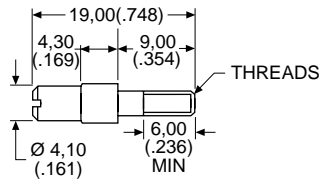

D Subminiature Connectors

Locking Hardware for Snap-Together EMI Shielded Backshell

Recessed Jackscrew

Part Number:	250-8501-004
Material:	Brass
Finish:	Nickel
Quantity Required per Connector:	2

Extended Jackscrew

Part Number:	250-8501-009 (M3) 250-8501-010 (#4-40)
Material:	Brass
Finish:	Nickel
Quantity Required per Connector:	2

Thumbscrew

Part Number:	250-8501-013
Material:	Brass
Finish:	Nickel
Quantity Required per Connector:	2

Jackpost for In-Line Connections

Rectangular Nut

Jackpost

Jackpost Assembly

Assembly consists of 1 rectangular nut, 1 jackpost, 1 #4-40 lock washer.

Part Number:	D121073-19
Material:	Brass
Finish:	Nickel
Quantity Required per Connector:	2