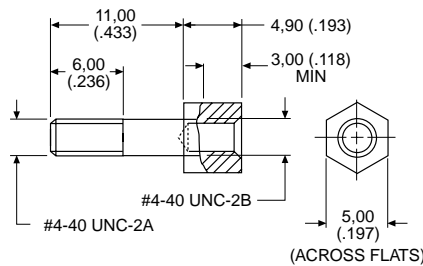

D Subminiature Connectors

Locking Hardware for Snap-Together EMI Shielded Backshell

Recessed Jackscrew

Part Number:	250-8501-004
Material:	Brass
Finish:	Nickel
Quantity Required per Connector:	2

Extended Jackscrew

Part Number:	250-8501-009 (M3) 250-8501-010 (#4-40)
Material:	Brass
Finish:	Nickel
Quantity Required per Connector:	2

Thumbscrew

Part Number:	250-8501-013
Material:	Brass
Finish:	Nickel
Quantity Required per Connector:	2

Jackpost for In-Line Connections

Rectangular Nut

Jackpost

Jackpost Assembly

Assembly consists of 1 rectangular nut, 1 jackpost, 1 #4-40 lock washer.

Part Number:	D121073-19
Material:	Brass
Finish:	Nickel
Quantity Required per Connector:	2