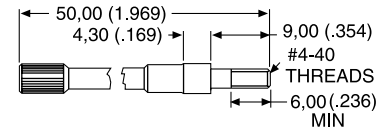

D Subminiature Connectors

Locking Hardware for Snap-Together EMI Shielded Backshell

Recessed Jackscrew

Part Number:	250-8501-004
Material:	Brass
Finish:	Nickel
Quantity Required per Connector:	2

Extended Jackscrew

Part Number:	250-8501-009 (M3) 250-8501-010 (#4-40)
Material:	Brass
Finish:	Nickel
Quantity Required per Connector:	2

Thumbscrew

Part Number:	250-8501-013
Material:	Brass
Finish:	Nickel
Quantity Required per Connector:	2

Jackpost for In-Line Connections

Rectangular Nut

Jackpost

Jackpost Assembly

Assembly consists of 1 rectangular nut, 1 jackpost, 1 #4-40 lock washer.

Part Number:	D121073-19
Material:	Brass
Finish:	Nickel
Quantity Required per Connector:	2