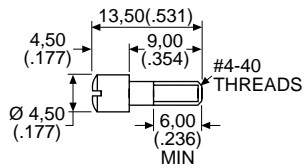

D Subminiature Connectors

Locking Hardware for Snap-Together EMI Shielded Backshell

Recessed Jackscrew

Part Number:	250-8501-004
Material:	Brass
Finish:	Nickel
Quantity Required per Connector:	2

Extended Jackscrew

Part Number:	250-8501-009 (M3) 250-8501-010 (#4-40)
Material:	Brass
Finish:	Nickel
Quantity Required per Connector:	2

Thumbscrew

Part Number:	250-8501-013
Material:	Brass
Finish:	Nickel
Quantity Required per Connector:	2

Jackpost for In-Line Connections

Rectangular Nut

Jackpost

Jackpost Assembly

Assembly consists of 1 rectangular nut, 1 jackpost, 1 #4-40 lock washer.

Part Number:	D121073-19
Material:	Brass
Finish:	Nickel
Quantity Required per Connector:	2