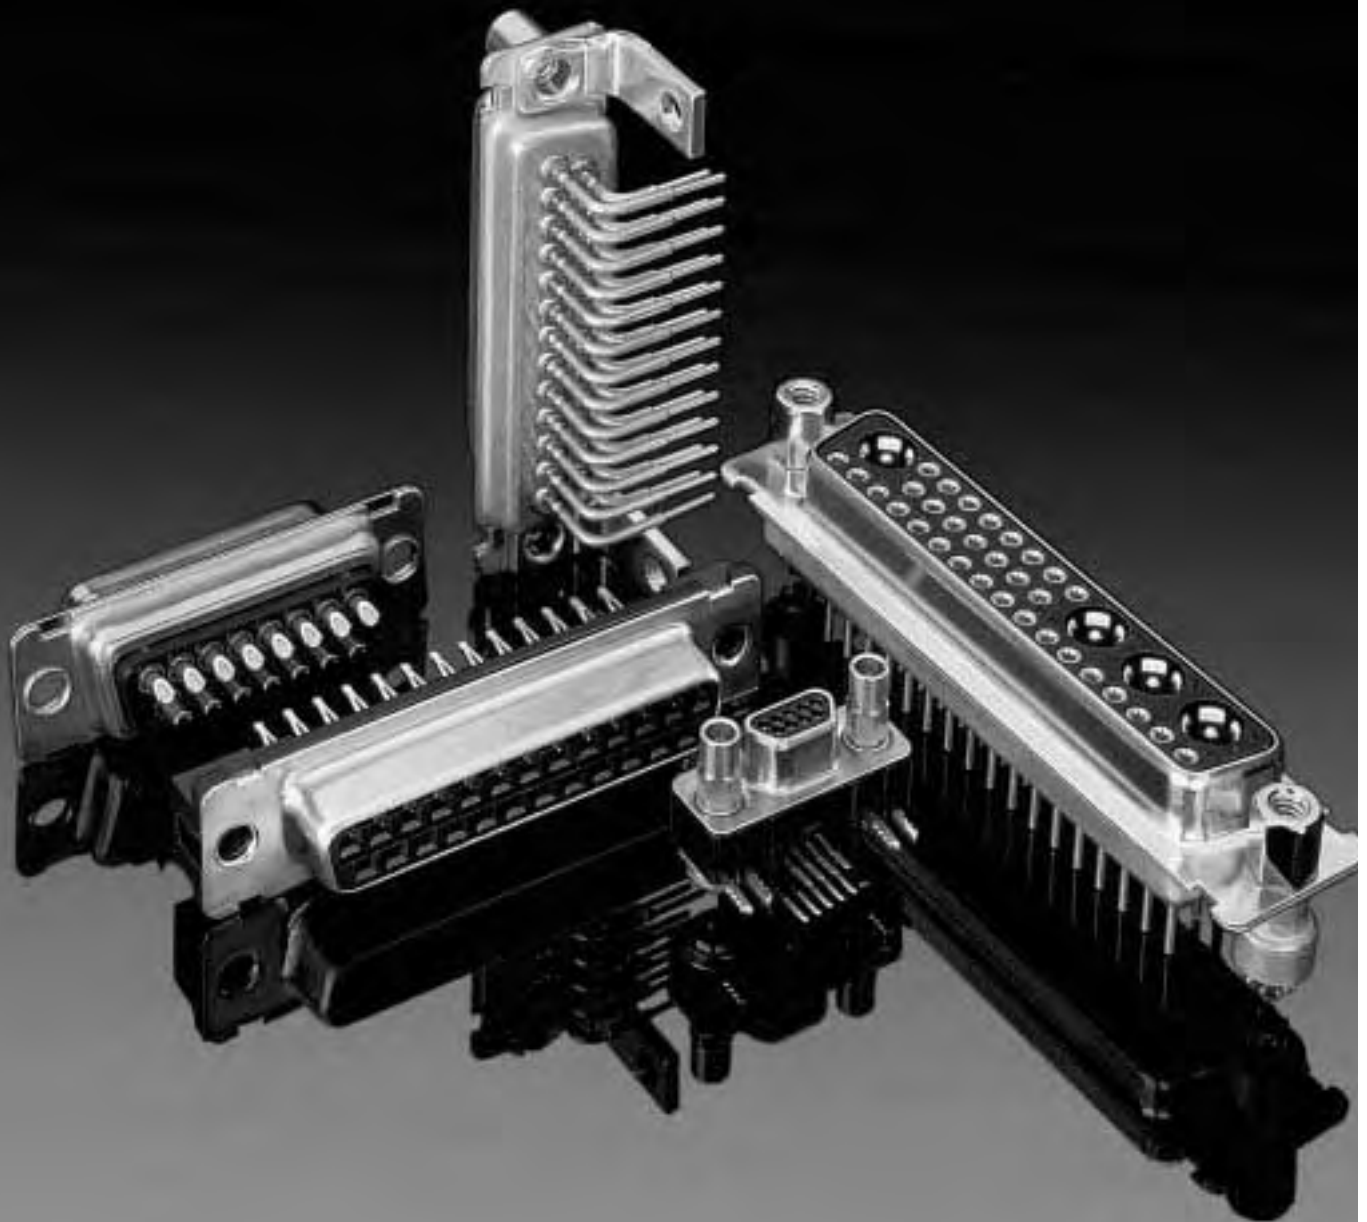

D Subminiature Connectors

Locking Hardware for Snap-Together EMI Shielded Backshell

Recessed Jackscrew

Part Number:	250-8501-004
Material:	Brass
Finish:	Nickel
Quantity Required per Connector:	2

Extended Jackscrew

Part Number:	250-8501-009 (M3) 250-8501-010 (#4-40)
Material:	Brass
Finish:	Nickel
Quantity Required per Connector:	2

Thumbscrew

Part Number:	250-8501-013
Material:	Brass
Finish:	Nickel
Quantity Required per Connector:	2

Jackpost for In-Line Connections

Rectangular Nut

Jackpost

Jackpost Assembly

Assembly consists of 1 rectangular nut, 1 jackpost, 1 #4-40 lock washer.

Part Number:	D121073-19
Material:	Brass
Finish:	Nickel
Quantity Required per Connector:	2