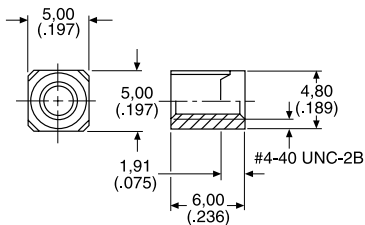

D Subminiature Connectors

Locking Hardware for Snap-Together EMI Shielded Backshell

Recessed Jackscrew

Part Number:	250-8501-004
Material:	Brass
Finish:	Nickel
Quantity Required per Connector:	2

Extended Jackscrew

Part Number:	250-8501-009 (M3) 250-8501-010 (#4-40)
Material:	Brass
Finish:	Nickel
Quantity Required per Connector:	2

Thumbscrew

Part Number:	250-8501-013
Material:	Brass
Finish:	Nickel
Quantity Required per Connector:	2

Jackpost for In-Line Connections

Rectangular Nut

Jackpost

Jackpost Assembly

Assembly consists of 1 rectangular nut, 1 jackpost, 1 #4-40 lock washer.

Part Number:	D121073-19
Material:	Brass
Finish:	Nickel
Quantity Required per Connector:	2