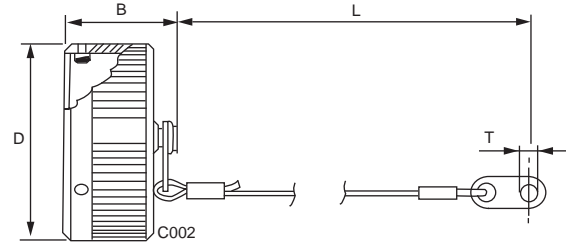

CA-COM

Accessories

A

Circular

Protective caps
for receptacles with bayonet coupling
CA00COM-B, CA02COM-E-B and CA20COM-E-B

Part No.	Shell size	B ±0,3	D max	L ±0,25	T +0,25
CA121003-1701	10 SL	(19.5)	(22.4)	(107)	(4.3)
CA121003-1702	12S	(19.5)	(25.6)	(107)	(4.3)
CA121003-1703	14S	(19.5)	(28.8)	(107)	(4.3)
CA121003-1704	16S	(19.5)	(31.6)	(107)	(4.3)
CA121003-1705	16	(24.5)	(31.6)	(120)	(4.3)
CA121003-1706	18	(24.5)	(35.7)	(120)	(4.3)
CA121003-1707	20	(24.5)	(39.1)	(134)	(4.3)
CA121003-1708	22	(24.5)	(42.3)	(134)	(4.3)
CA121003-1709	24	(24.5)	(45.8)	(134)	(4.3)
CA121003-1710	28	(24.5)	(51.6)	(176)	(5.5)
CA121003-1711	32	(24.5)	(58.3)	(176)	(5.5)
CA121003-1712	36	(24.5)	(64.5)	(176)	(5.5)

Protective caps
for receptacles with threaded coupling
CA00COM, CA02COM-E and CA20COM

Part No.	Shell size	A Thread	B max	D max.	L max.	T +0,2
CA121003-1601	10 SL	5/8-24UNEF-2B	0.63 (16,0)	0.80 (20.2)	4.49 (114)	0.14 (3.6)
CA121003-1602	12S	3/4-20UNEF-2B	0.63 (16,0)	0.92 (23,4)	5.00 (127)	0.14 (3.6)
CA121003-1603	14S	7/8-20UNEF-2B	0.63 (16,0)	1.05 (26.6)	5.00 (127)	0.14 (3.6)
CA121003-1604	16S, 16	1-20UNEF-2B	0.63 (16,0)	1.17 (29.8)	5.00 (127)	0.14 (3.6)
CA121003-1606	18	1-1/8-18UNEF-2B	0.63 (16,0)	1.30 (32.9)	5.00 (127)	0.14 (3.6)
CA121003-1607	20	1-1/4-18UNEF-2B	0.63 (16,0)	1.42 (36.1)	5.55 (141)	0.14 (3.6)
CA121003-1608	22	1-3/8-18UNEF-2B	0.63 (16,0)	1.55 (39.4)	5.55 (141)	0.14 (3.6)
CA121003-1609	24	1-1/2-18UNEF-2B	0.63 (16,0)	1.68 (42.6)	6.06 (154)	0.17 (4.4)
CA121003-1610	28	1-3/4-18UNEF-2B	0.71 (18,0)	1.93 (48.9)	8.83 (214)	0.17 (4.4)
CA121003-1611	32	2-18UNS-2B	0.71 (18,0)	2.18 (55.3)	8.83 (214)	0.19 (4.8)
CA121003-1612	36	2-1/4-16UN-2B	0.71 (18,0)	2.43 (61.6)	8.83 (214)	0.19 (4.8)

Dimensions shown in inches (mm)
Specifications and dimensions subject to change

www.ittcannon.com

X-ON Electronics

Largest Supplier of Electrical and Electronic Components

Click to view similar products for [Circular MIL Spec Connector](#) category: