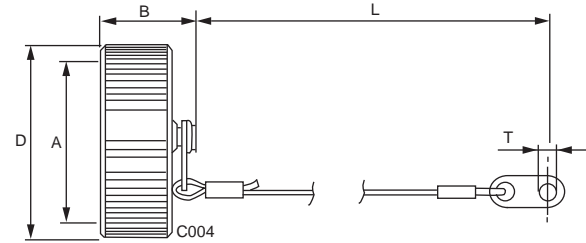

CA-COM

Accessories

A

Circular

Protective caps
for receptacles with bayonet coupling
CA00COM-B, CA02COM-E-B and CA20COM-E-B

Part No.	Shell size	B ±0,3	D max	L ±0,25	T +0,25
CA121003-1701	10 SL	(19.5)	(22.4)	(107)	(4.3)
CA121003-1702	12S	(19.5)	(25.6)	(107)	(4.3)
CA121003-1703	14S	(19.5)	(28.8)	(107)	(4.3)
CA121003-1704	16S	(19.5)	(31.6)	(107)	(4.3)
CA121003-1705	16	(24.5)	(31.6)	(120)	(4.3)
CA121003-1706	18	(24.5)	(35.7)	(120)	(4.3)
CA121003-1707	20	(24.5)	(39.1)	(134)	(4.3)
CA121003-1708	22	(24.5)	(42.3)	(134)	(4.3)
CA121003-1709	24	(24.5)	(45.8)	(134)	(4.3)
CA121003-1710	28	(24.5)	(51.6)	(176)	(5.5)
CA121003-1711	32	(24.5)	(58.3)	(176)	(5.5)
CA121003-1712	36	(24.5)	(64.5)	(176)	(5.5)

Protective caps
for receptacles with threaded coupling
CA00COM, CA02COM-E and CA20COM

Part No.	Shell size	A Thread	B max	D max.	L max.	T +0,2
CA121003-1601	10 SL	5/8-24UNEF-2B	0.63 (16,0)	0.80 (20.2)	4.49 (114)	0.14 (3.6)
CA121003-1602	12S	3/4-20UNEF-2B	0.63 (16,0)	0.92 (23,4)	5.00 (127)	0.14 (3.6)
CA121003-1603	14S	7/8-20UNEF-2B	0.63 (16,0)	1.05 (26.6)	5.00 (127)	0.14 (3.6)
CA121003-1604	16S, 16	1-20UNEF-2B	0.63 (16,0)	1.17 (29.8)	5.00 (127)	0.14 (3.6)
CA121003-1606	18	1-1/8-18UNEF-2B	0.63 (16,0)	1.30 (32.9)	5.00 (127)	0.14 (3.6)
CA121003-1607	20	1-1/4-18UNEF-2B	0.63 (16,0)	1.42 (36.1)	5.55 (141)	0.14 (3.6)
CA121003-1608	22	1-3/8-18UNEF-2B	0.63 (16,0)	1.55 (39.4)	5.55 (141)	0.14 (3.6)
CA121003-1609	24	1-1/2-18UNEF-2B	0.63 (16,0)	1.68 (42.6)	6.06 (154)	0.17 (4.4)
CA121003-1610	28	1-3/4-18UNEF-2B	0.71 (18,0)	1.93 (48.9)	8.83 (214)	0.17 (4.4)
CA121003-1611	32	2-18UNS-2B	0.71 (18,0)	2.18 (55.3)	8.83 (214)	0.19 (4.8)
CA121003-1612	36	2-1/4-16UN-2B	0.71 (18,0)	2.43 (61.6)	8.83 (214)	0.19 (4.8)

Dimensions shown in inches (mm)
Specifications and dimensions subject to change

www.ittcannon.com

X-ON Electronics

Largest Supplier of Electrical and Electronic Components

Click to view similar products for [Circular MIL Spec Connector](#) category: