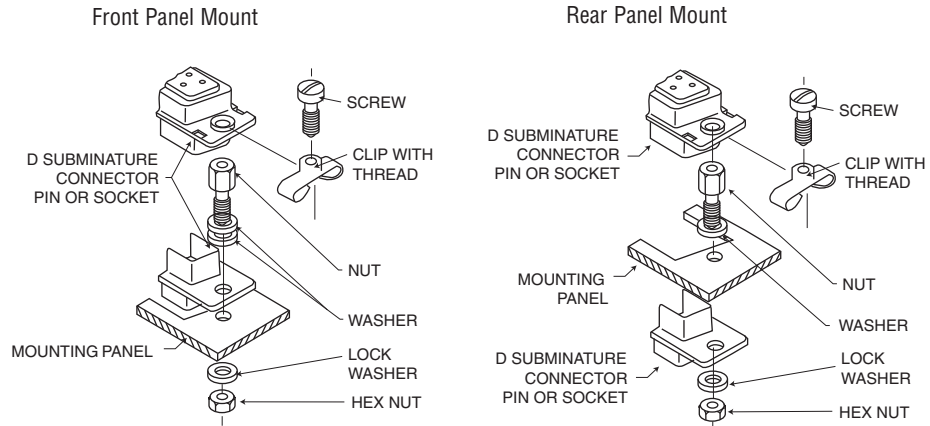

Cannon D-Subminiature Accessories

Locking Hardware

Screw Lock Assemblies

ITT offers the largest variety of locking and latching hardware. Refer to the accessories selection guide on pages 2-3 for use with Cannon backshells.

Product Features

- Ensures positive mating
- Provides locking and latching for high vibration applications

Male Screw Lock

- Kit consists of 1 screw and 1 clip
- Order 2 per connector
- Similar to M24308/25

Materials and Finishes

Material:	Steel
Finish:	Trivalent Chromate over Zinc

Shell Size	each P/N	2 each P/N	A ±0,38(.015)	B ±0,2 (.010)	C ±0,13 (.005)	RoHS Compliant P/N each	RoHS Compliant P/N 2 each
DE, DA, DB, DC	D20419	D20419-119	14,10 (.555)	6,35 (.250)	1,22 (.048)	D20419-211	D20419-218
DE, DA, DB, DC	D20419-18	D20419-121	14,10 (.555)	7,14 (.281)	1,70 (.067)	D20419-212	D20419-219
DE, DA, DB, DC	D20419-21	D20419-122	14,10 (.555)	7,14 (.281)	2,34 (.092)	D20419-213	D20419-220
DE, DA, DB, DC	D20419-104	D20419-216	14,10 (.555)	7,92 (.312)	2,34 (.092)	D20419-214	D20419-221
DD	D20420	D20420-097	16,66 (.656)	6,35 (.250)	1,22 (.048)	D20420-157	D20420-163
DD	D20420-13	D20420-099	16,66 (.656)	7,14 (.281)	1,70 (.067)	D20420-158	D20420-164
DD	D20420-15	D20420-100	16,66 (.656)	7,14 (.281)	2,34 (.092)	D20420-159	D20420-165
DD	D20420-86	D20420-162	16,66 (.656)	7,92 (.312)	2,34 (.092)	D20420-160	D20420-166