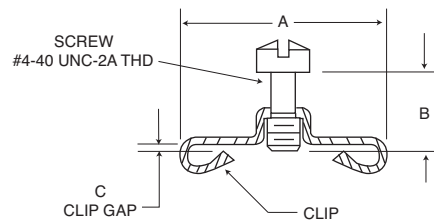

Cannon D-Subminiature Accessories

Locking Hardware

Screw Lock Assemblies

ITT offers the largest variety of locking and latching hardware. Refer to the accessories selection guide on pages 2-3 for use with Cannon backshells.

Product Features

- Ensures positive mating
- Provides locking and latching for high vibration applications

Male Screw Lock

- Kit consists of 1 screw and 1 clip
- Order 2 per connector
- Similar to M24308/25

Materials and Finishes

Material:	Steel
Finish:	Trivalent Chromate over Zinc

Shell Size	each P/N	2 each P/N	A ±0,38(.015)	B ±0,2 (.010)	C ±0,13 (.005)	RoHS Compliant P/N each	RoHS Compliant P/N 2 each
DE, DA, DB, DC	D20419	D20419-119	14,10 (.555)	6,35 (.250)	1,22 (.048)	D20419-211	D20419-218
DE, DA, DB, DC	D20419-18	D20419-121	14,10 (.555)	7,14 (.281)	1,70 (.067)	D20419-212	D20419-219
DE, DA, DB, DC	D20419-21	D20419-122	14,10 (.555)	7,14 (.281)	2,34 (.092)	D20419-213	D20419-220
DE, DA, DB, DC	D20419-104	D20419-216	14,10 (.555)	7,92 (.312)	2,34 (.092)	D20419-214	D20419-221
DD	D20420	D20420-097	16,66 (.656)	6,35 (.250)	1,22 (.048)	D20420-157	D20420-163
DD	D20420-13	D20420-099	16,66 (.656)	7,14 (.281)	1,70 (.067)	D20420-158	D20420-164
DD	D20420-15	D20420-100	16,66 (.656)	7,14 (.281)	2,34 (.092)	D20420-159	D20420-165
DD	D20420-86	D20420-162	16,66 (.656)	7,92 (.312)	2,34 (.092)	D20420-160	D20420-166

Dimensions shown in mm (inch)
 Specifications and dimensions subject to change

www.ittcannon.com

X-ON Electronics

Largest Supplier of Electrical and Electronic Components

Click to view similar products for [Hand Tools](#) category: