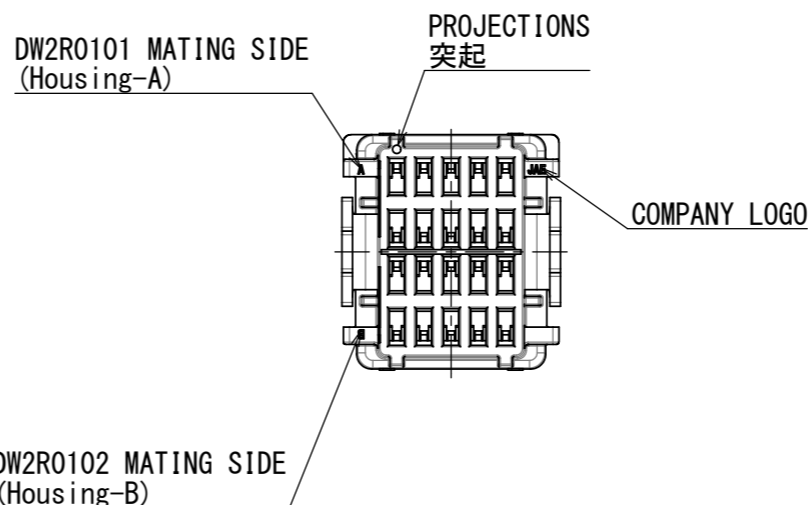

900711CS
 (ON DRAWING NO.)

版数 VER.	年月日 DATE	CN NO.	変更内容 DESCRIPTION	製図 DR.	担当 CHK.	査閲 APPD.	承認 APPD.
2	18/APR/2016	016883	Add UL.		Y. ITOU	—	T. KUDOU

△ UL Recognized Component

【perspective view】

Table-1

Contact Part No	Size	Outer Diameter	Remarks
DW1P04K4F1 (SJ111311)	AWG#22	φ 1.5	Signal Contact
DW1P04K4F2 (SJ111312)	AWG#22	φ 1.5	Detected Contact

Note 1. CONTACTS ARE SOLD SEPARATELY. THE APPLICABLE CONTACTS ARE LISTED IN THE TABLE-1.
 Note 2. YEAR AND MONTH OF MANUFACTURED SHALL BE SHOWN AT THE LOCATION.
 (LEFT: ONE LAST DIGIT OF YEAR, RIGHT: MONTH 123456789XYZ)