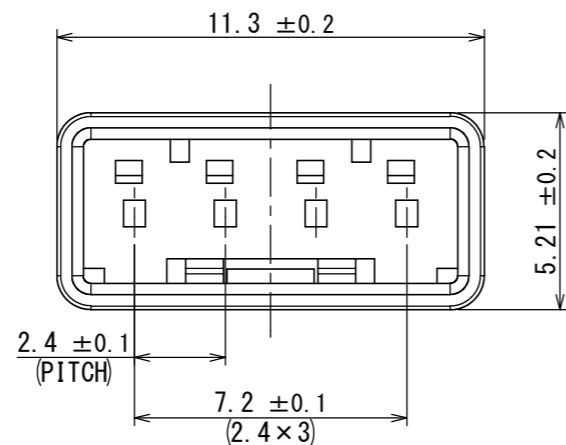

HB03S004SZ1
(DWG NO. SJ117818)

CONNECTOR MATING STATE
コネクタ嵌合状態

NOTE 1. APPLICABLE CONTACTS ARE SHOWN.
THE CONTACTS ARE SOLD SEPARATELY. (REFER TO TABLE 1)

注1. 適用コネクタを示す。コネクタは別売りである。(表1参照)

TABLE 1. APPLICABLE CONTACTS (NOTE 1)

NO.	PRODUCT NAME 名称	DRAWING NO. 図番	CONTACT TYPE コネクタ種別	APPLICABLE CABLE 適用電線	
				WIRE SIZE 電線サイズ	INSULATION DIA. 被覆外径
1	HB03P12K6A1	SJ117819	PIN CONTACT #28	AWG#30~28	φ0.6~1.2
2	HB03P12K5A1	SJ117820	PIN CONTACT #24	AWG#26~24	φ0.9~1.5