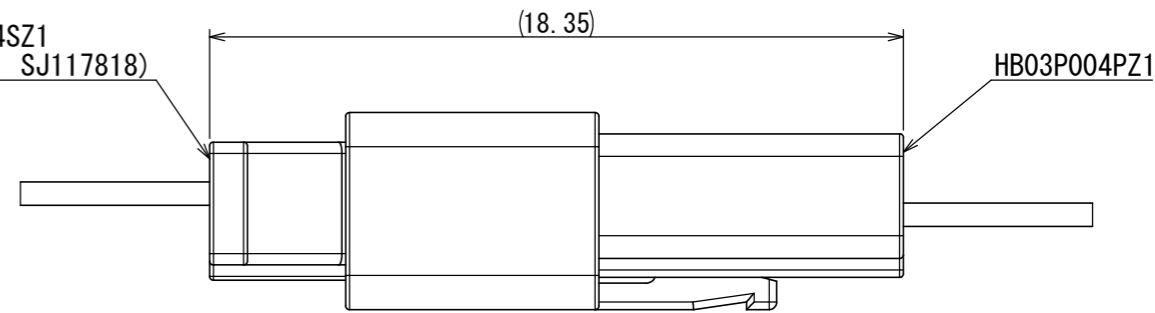

HB03S004SZ1
(DWG NO. SJ117818)

CONNECTOR MATING STATE
コネクタ嵌合状態

NOTE 1. APPLICABLE CONTACTS ARE SHOWN.
THE CONTACTS ARE SOLD SEPARATELY. (REFER TO TABLE 1)

注1. 適用コネクタを示す。コネクタは別売りである。(表1参照)

TABLE 1. APPLICABLE CONTACTS (NOTE 1)

NO.	PRODUCT NAME 名称	DRAWING NO. 図番	CONTACT TYPE コネクタ種別	APPLICABLE CABLE 適用電線	
				WIRE SIZE 電線サイズ	INSULATION DIA. 被覆外径
1	HB03P12K6A1	SJ117819	PIN CONTACT #28	AWG#30~28	φ0.6~1.2
2	HB03P12K5A1	SJ117820	PIN CONTACT #24	AWG#26~24	φ0.9~1.5