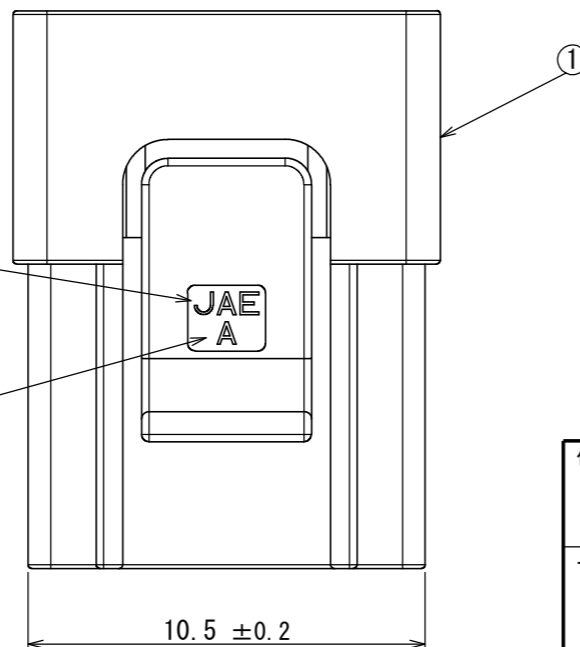

①

1	PIN HOUSING	1	6-6Ny	COLOR: BLACK	-
符号 NO.	名称 DESCRIPTION	個数 QTY.	材料 MATERIAL	仕上 FINISH	備考 REMARKS
仕様書 (SPECIFICATION) JACS-11168 (-*) JAHL-11168 (-*)		第1版 (ORIGINAL DATE) 24/JUN/2016		尺度 (SCALE) 5:1	シリーズ (SERIES) HB03
一般公差 (GENERAL TOLERANCE) 寸法 (DIMENSION)		製図 DR.		名称 (TITLE) HB03P004PZ1	
. ±0.8		担当 CHK. K. NAKAZAWA		PIN HOUSING 4P	
. × ±0.4		査閲 APPD.		質量 (MASS) -	
. ×× ±0.1		承認 APPD. T. KUDOU		図面番号 (DRAWING NO.) SJ117816	
. ××× ±		単位 (UNIT) : mm		日本航空電子工業株式会社 JAPAN AVIATION ELECTRONICS INDUSTRY, LTD.	

WISDOM承認 2016/07/04