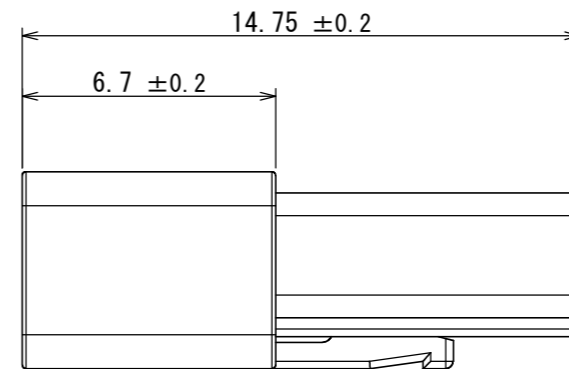

HB03S004SZ1
(DWG NO. SJ117818)

CONNECTOR MATING STATE
コネクタ嵌合状態

NOTE 1. APPLICABLE CONTACTS ARE SHOWN.
THE CONTACTS ARE SOLD SEPARATELY. (REFER TO TABLE 1)

注1. 適用コネクタを示す。コネクタは別売りである。(表1参照)

TABLE 1. APPLICABLE CONTACTS (NOTE 1)

NO.	PRODUCT NAME 名称	DRAWING NO. 図番	CONTACT TYPE コネクタ種別	APPLICABLE CABLE 適用電線	
				WIRE SIZE 電線サイズ	INSULATION DIA. 被覆外径
1	HB03P12K6A1	SJ117819	PIN CONTACT #28	AWG#30~28	φ0.6~1.2
2	HB03P12K5A1	SJ117820	PIN CONTACT #24	AWG#26~24	φ0.9~1.5